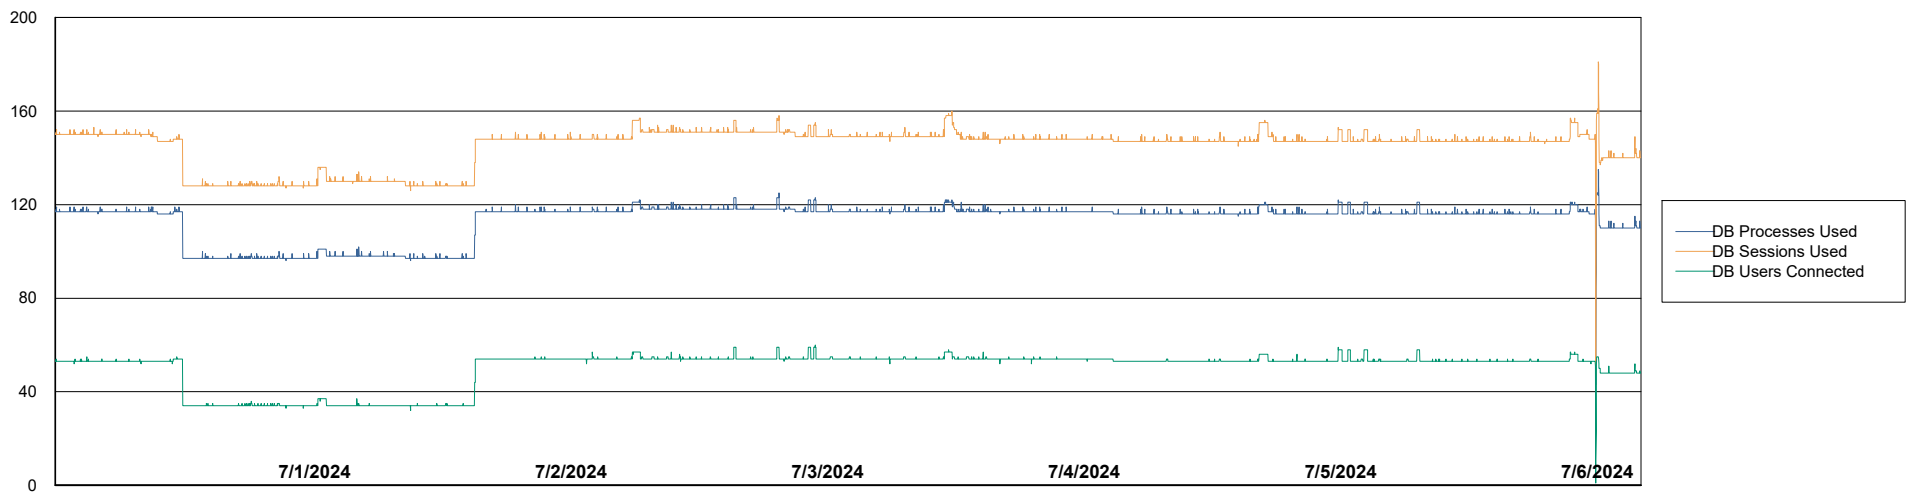

Database Performance PCO_PRD_PARIS-ABS1_ABS1