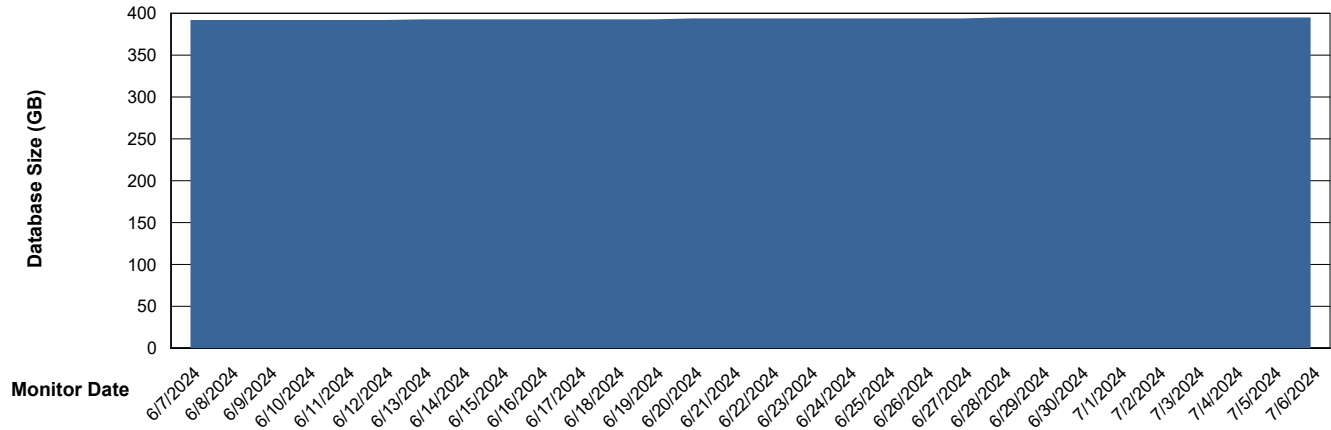

DATABASE SIZE NOA_PRD_NovoABS01_ABS1

Database growth over last month