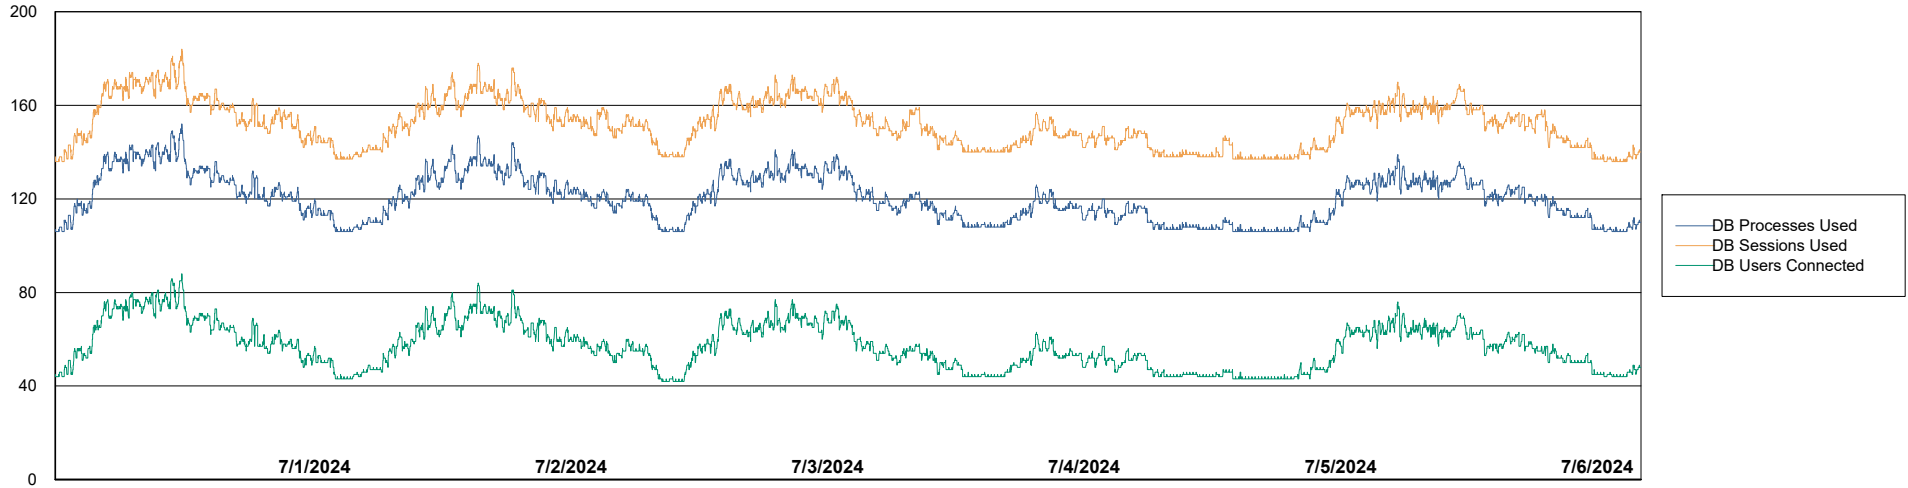

Harddisk Usage NOA_PRD_NovoLink

	Free disk space on C: (%)	Total disk space on C: (Gb)	Used disk space on C: (Gb)
7/6/2024	66	100	34
7/5/2024	66	100	34
7/4/2024	66	100	34
7/3/2024	66	100	34
7/2/2024	66	100	34
7/1/2024	66	100	33
6/30/2024	66	100	33

Weekly SLA Customer Report

Customer NOA_Production (24/7)
Database ID 116

Database Performance NOA_PRD_NovoABS01_ABS1

Weekly SLA Customer Report

Customer NOA_Production (24/7)
Database ID 116

Database Performance NOA_PRD_NovoABS03_HSBABS1