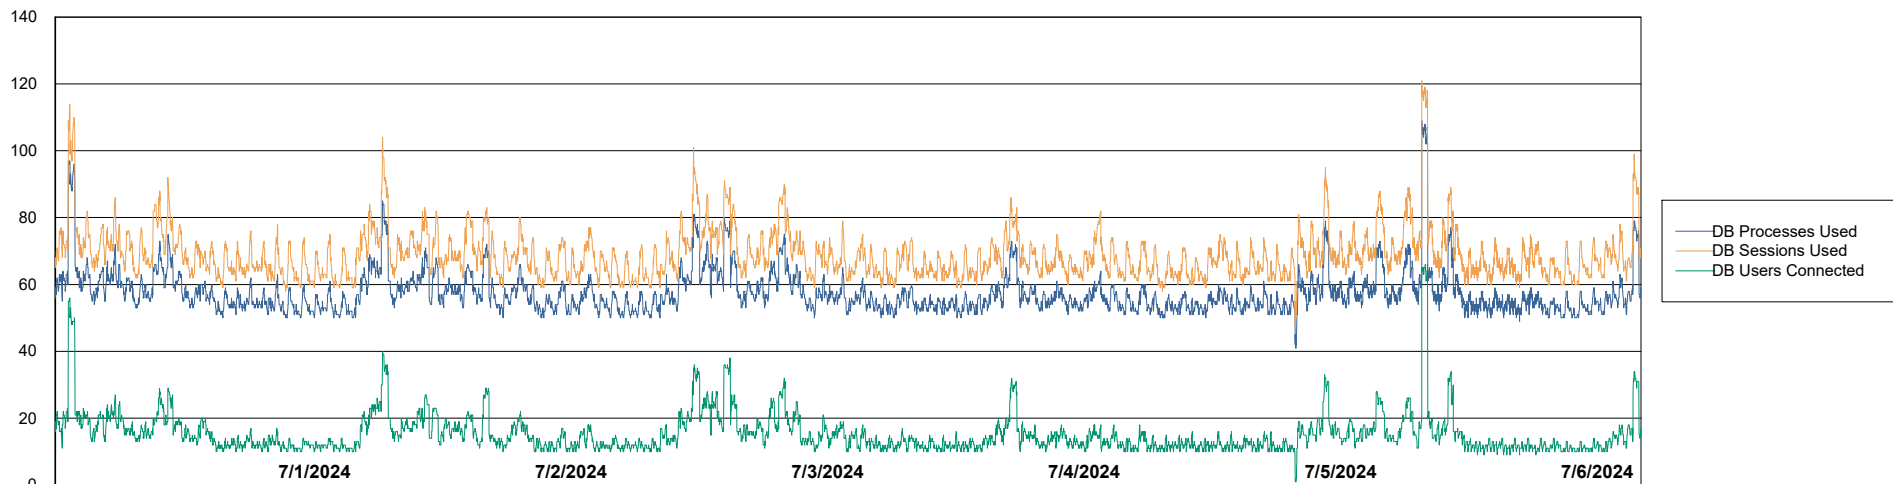

DB Processes Max 300

Weekly SLA Customer Report

Customer NOA_Production (24/7)
Database ID 116

Database Performance NOA_PRD_NOVOBI_ABS1

Weekly SLA Customer Report

Customer NOA_Production (24/7)
Database ID 116