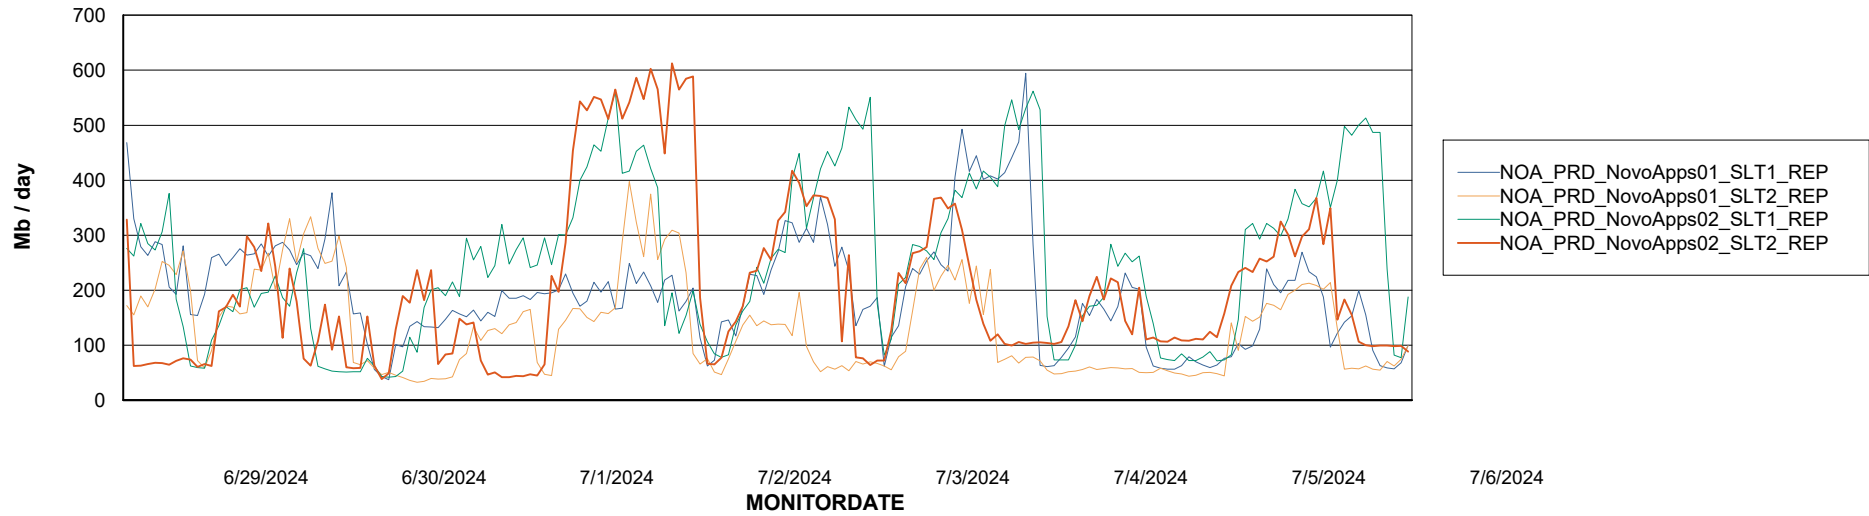

ABSSolute Application ReportServer Services

Avg memory used per ReportServer Service