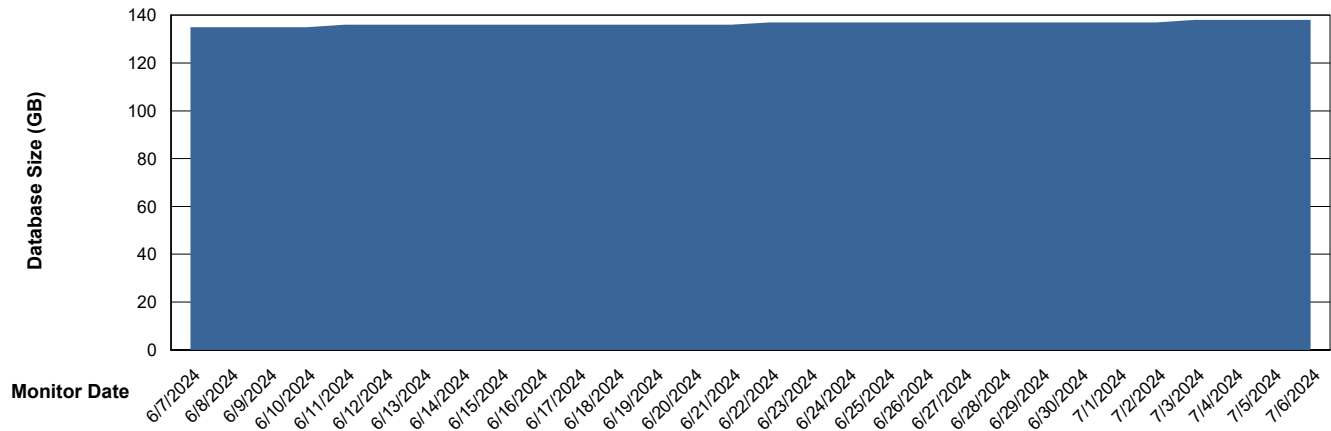

DATABASE SIZE NOA_PRD_NOVOBI_ABS1

Database growth over last month