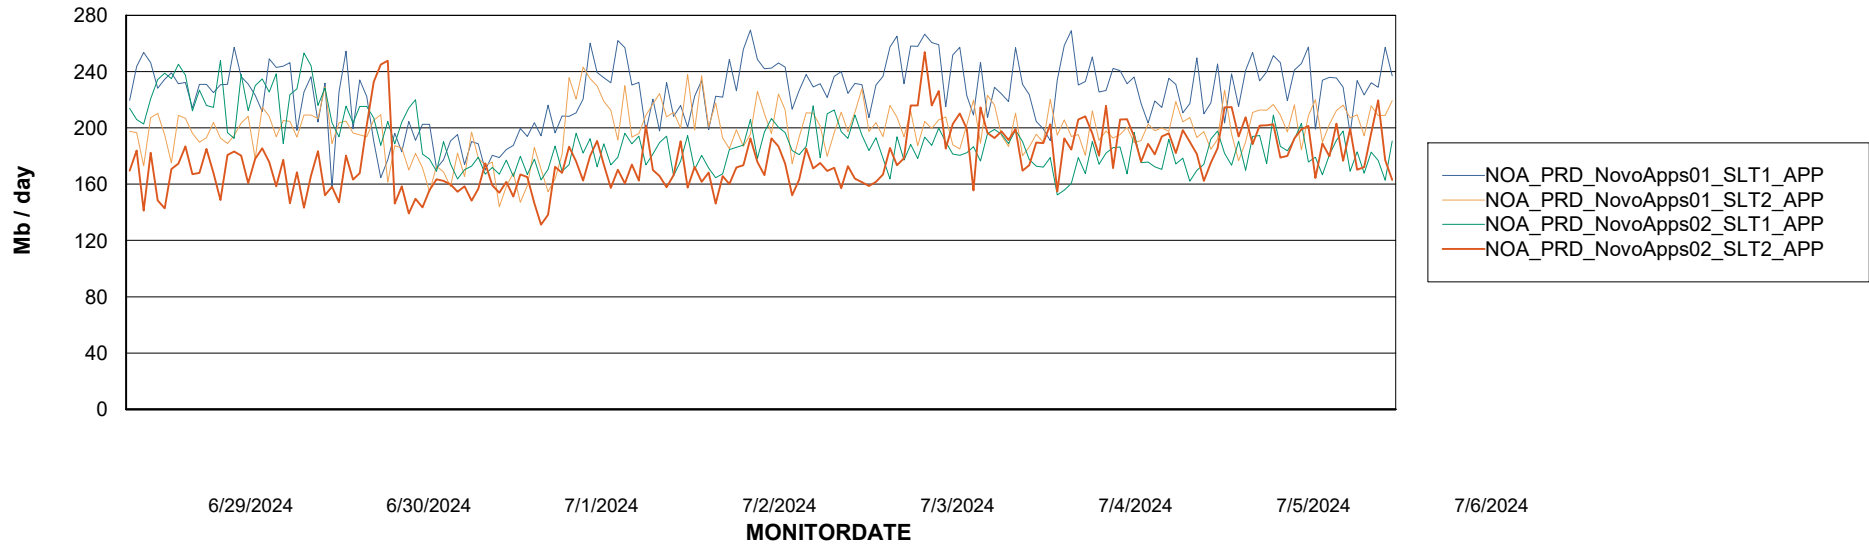

ABSSolute Application Server Services

Avg memory used per ABS Server Service