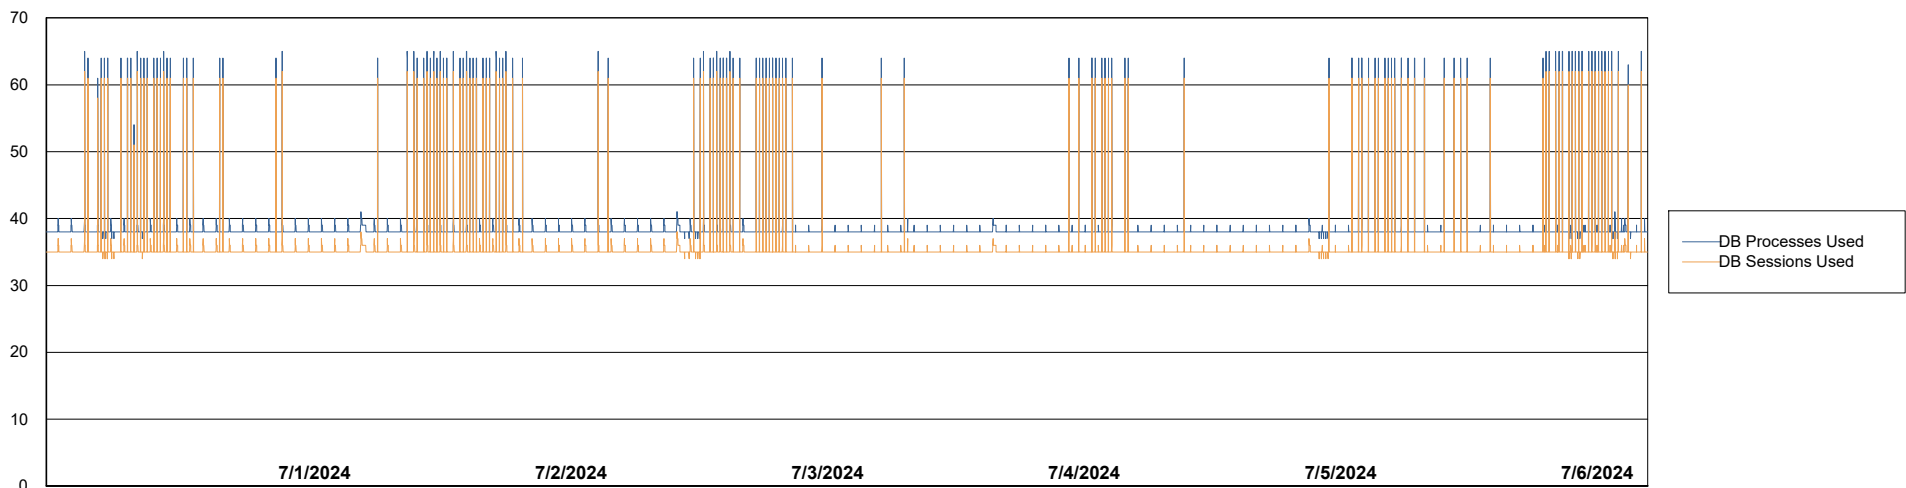

Database Performance NOA_PRD_NovoABS03_HSBABS1

DB Processes Max 300