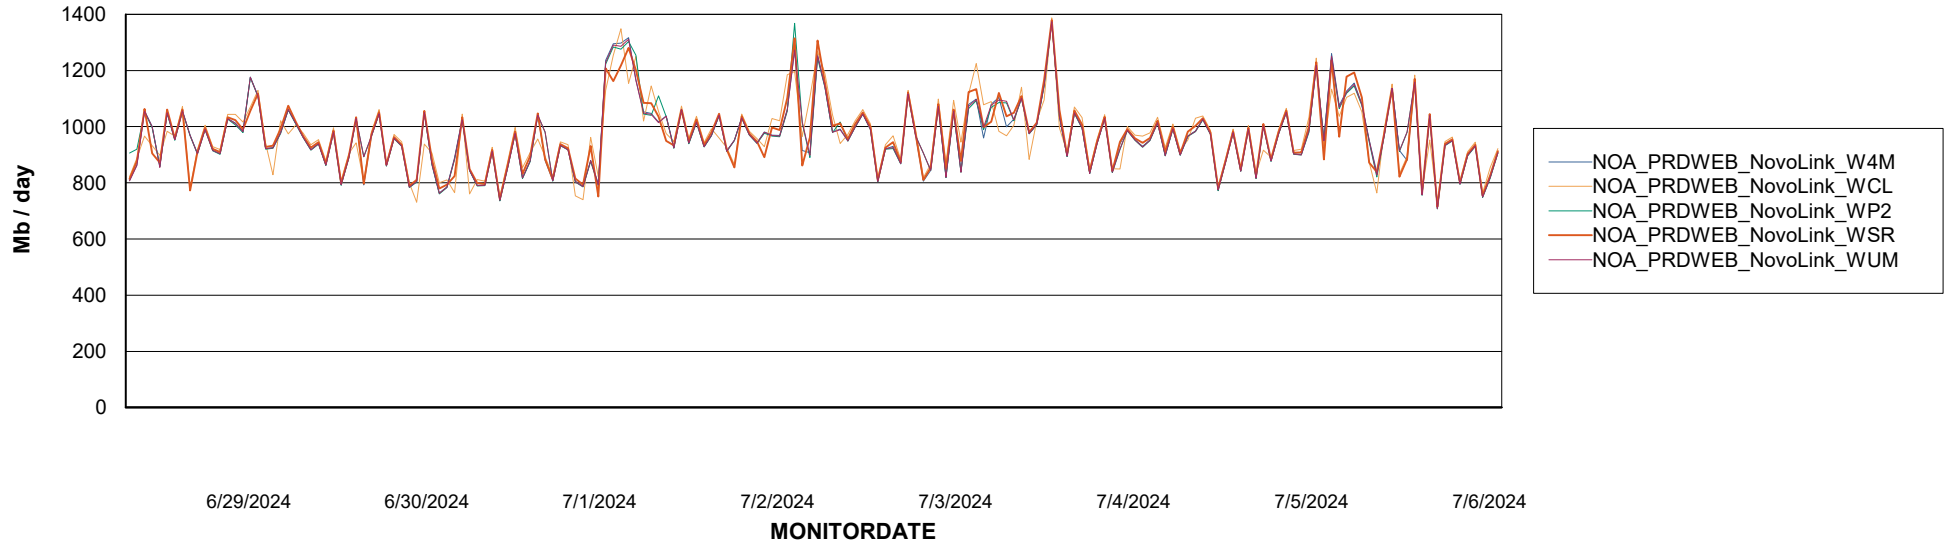

Avg memory used per ReportServer Service

Weekly SLA Customer Report

Customer NOA_Production (24/7)
Database ID 116

ABSSolute Web Component Services

Avg memory used per ABS Web component

Weekly SLA Customer Report