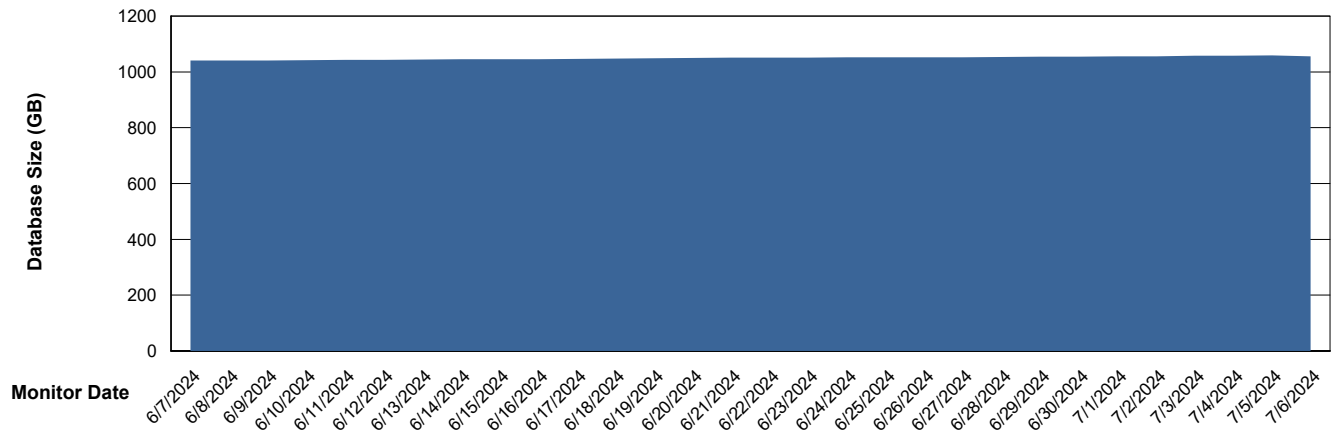

Customer LTS(CleanLease)_Production
Database ID 126

DATABASE SIZE LTS_PRD_CLSABSBI01_ABS1

Database growth over last month

DATABASE SIZE LTS_PRD_CLSABSDB01_ABS1

Database growth over last month

Weekly SLA Customer Report