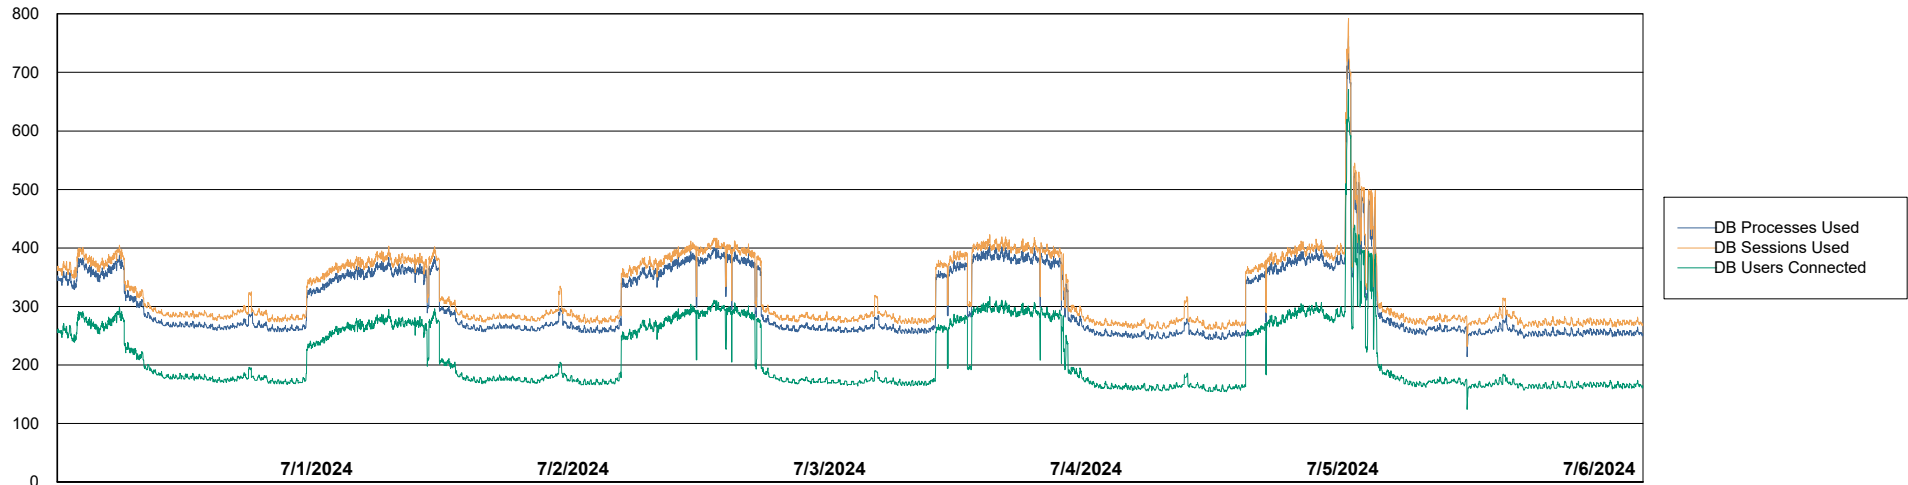

Weekly SLA Customer Report

Customer LTS(CleanLease)_Production
Database ID 126

Database Performance LTS_PRD_CLSABSBI01_ABS1

Weekly SLA Customer Report

Customer LTS(CleanLease)_Production
Database ID 126

Database Performance LTS_PRD_CLSABSD01_ABS1