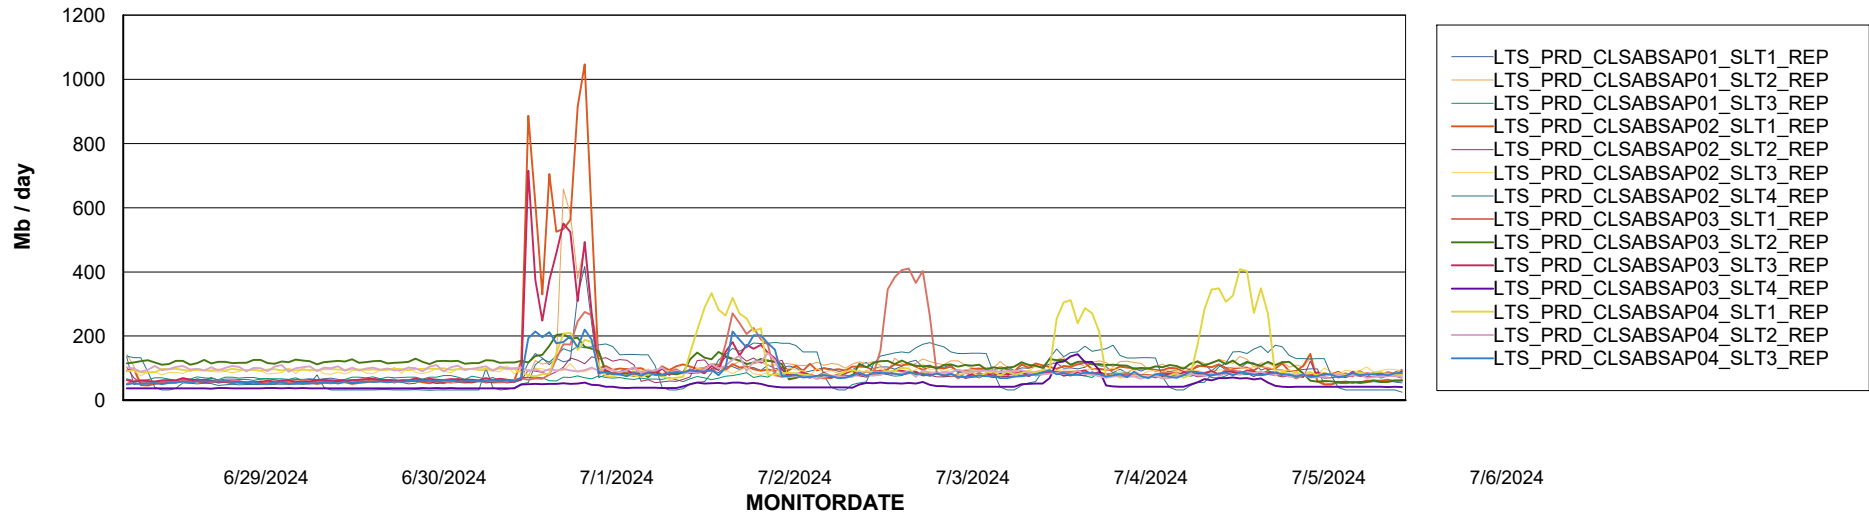

ABSSolute Application ReportServer Services

Avg memory used per ReportServer Service