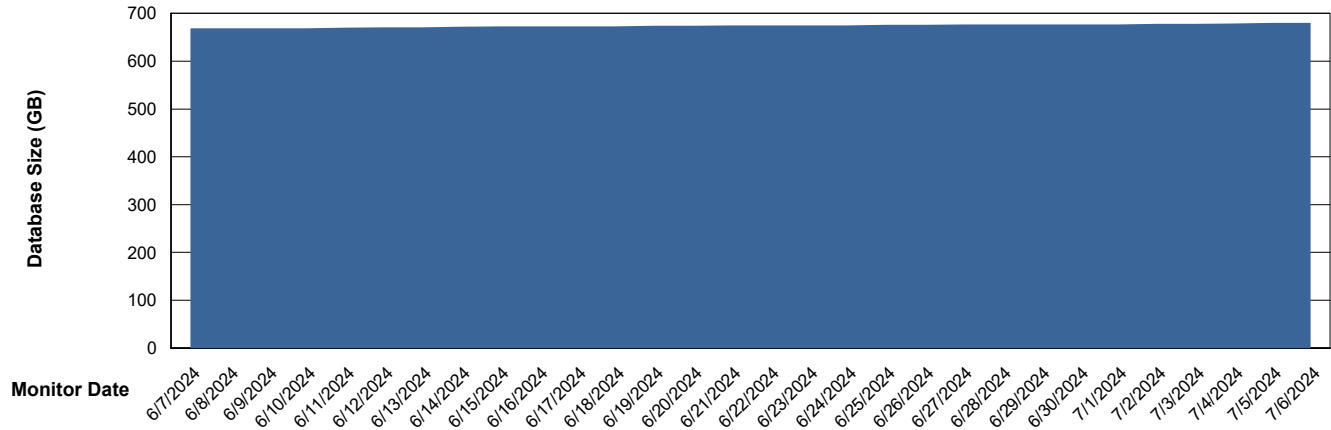

DATABASE SIZE LTS_PRD_CLSABSBI01_ABS1

Database growth over last month