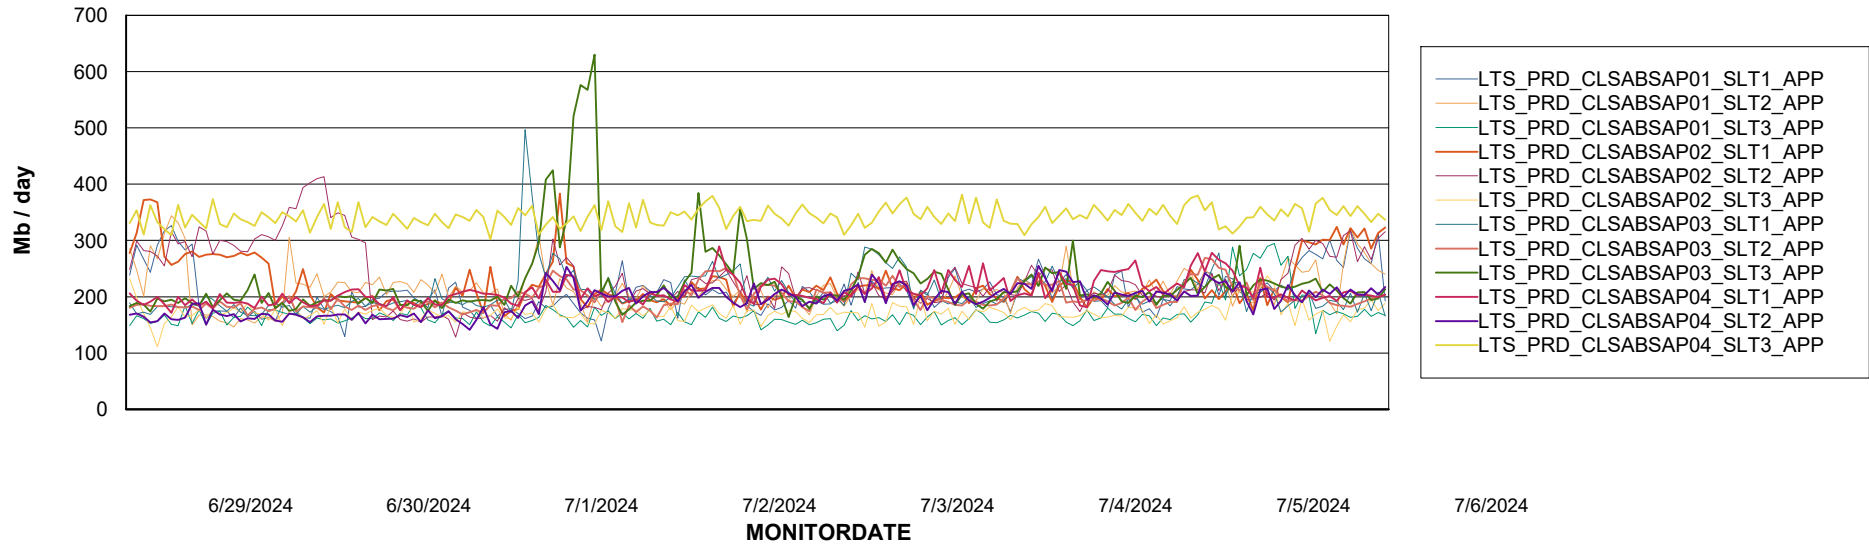

ABSSolute Application Server Services

Avg memory used per ABS Server Service