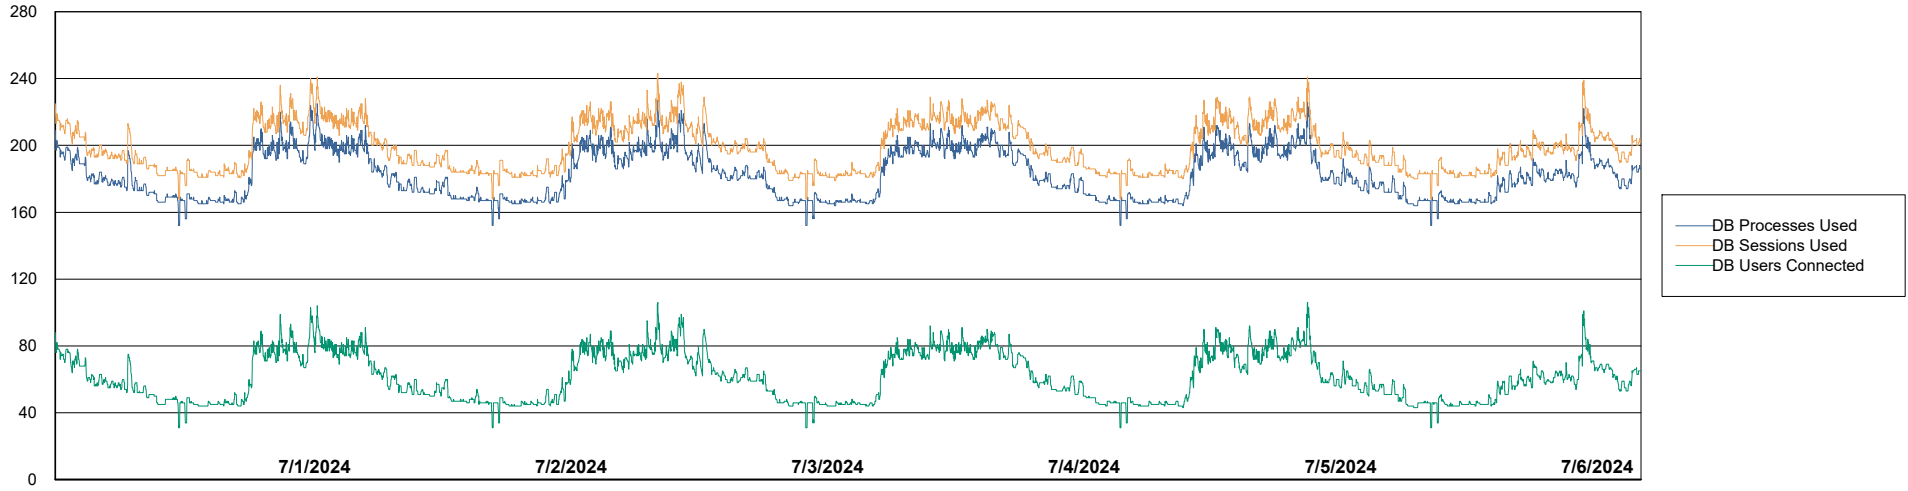

Database Performance LSS_CHINA_PRD_liazcne2VMPProdABSSoluteDB1_ABS1