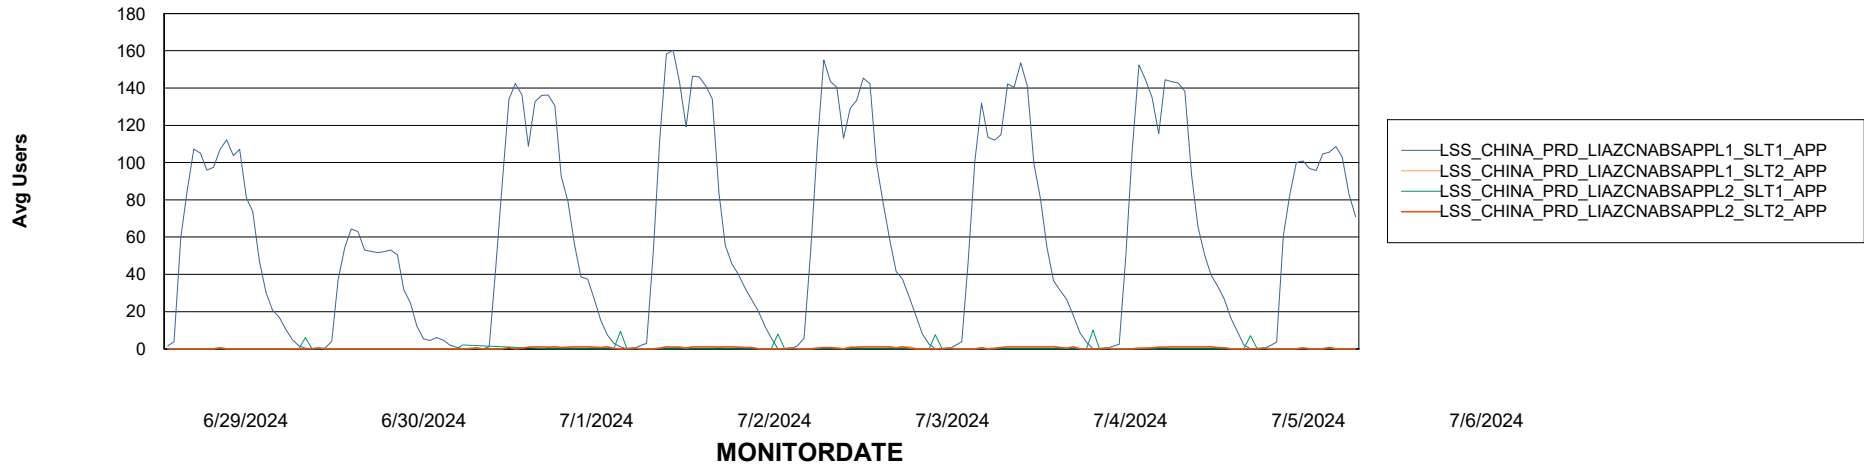

Avg users per day per ABS server