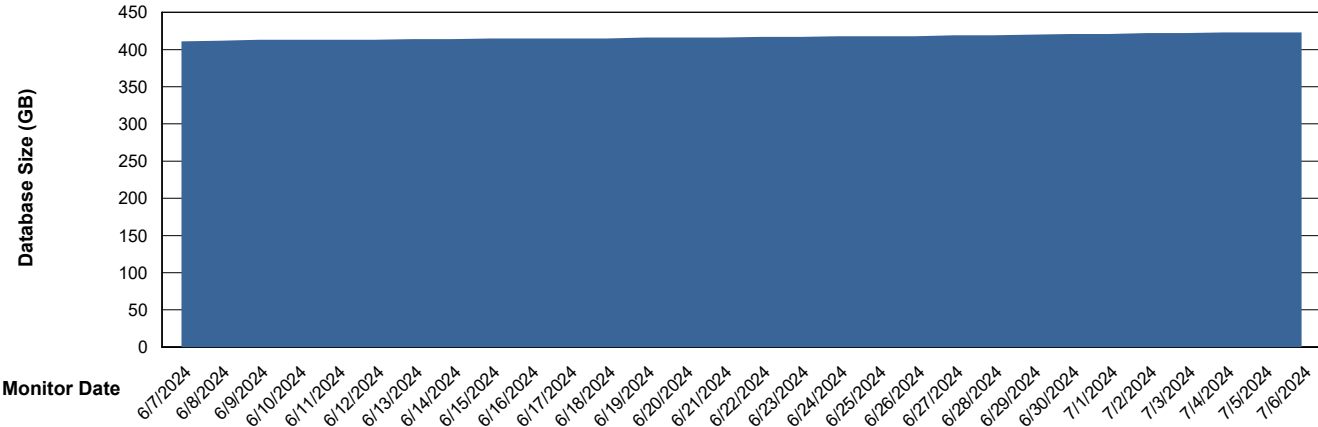

Database growth over last month

Database Tablespace LSS_CHINA_PRD_liazcne2VMProdABSSoluteDB1_ABS1

Date	Tablespace Name	Filesize (Gb)	Usedsize (Gb)	Percentage free
7/6/2024	ABSDATA	445	371	17
	INDX	42	30	28
7/5/2024	ABSDATA	445	371	17
	INDX	42	30	28
7/4/2024	ABSDATA	445	370	17
	INDX	42	30	28
7/3/2024	ABSDATA	445	370	17
	INDX	42	30	28
7/2/2024	ABSDATA	445	370	17
	INDX	42	30	28
7/1/2024	ABSDATA	445	370	17
	INDX	42	30	28
6/30/2024	ABSDATA	437	369	16
	INDX	40	30	24