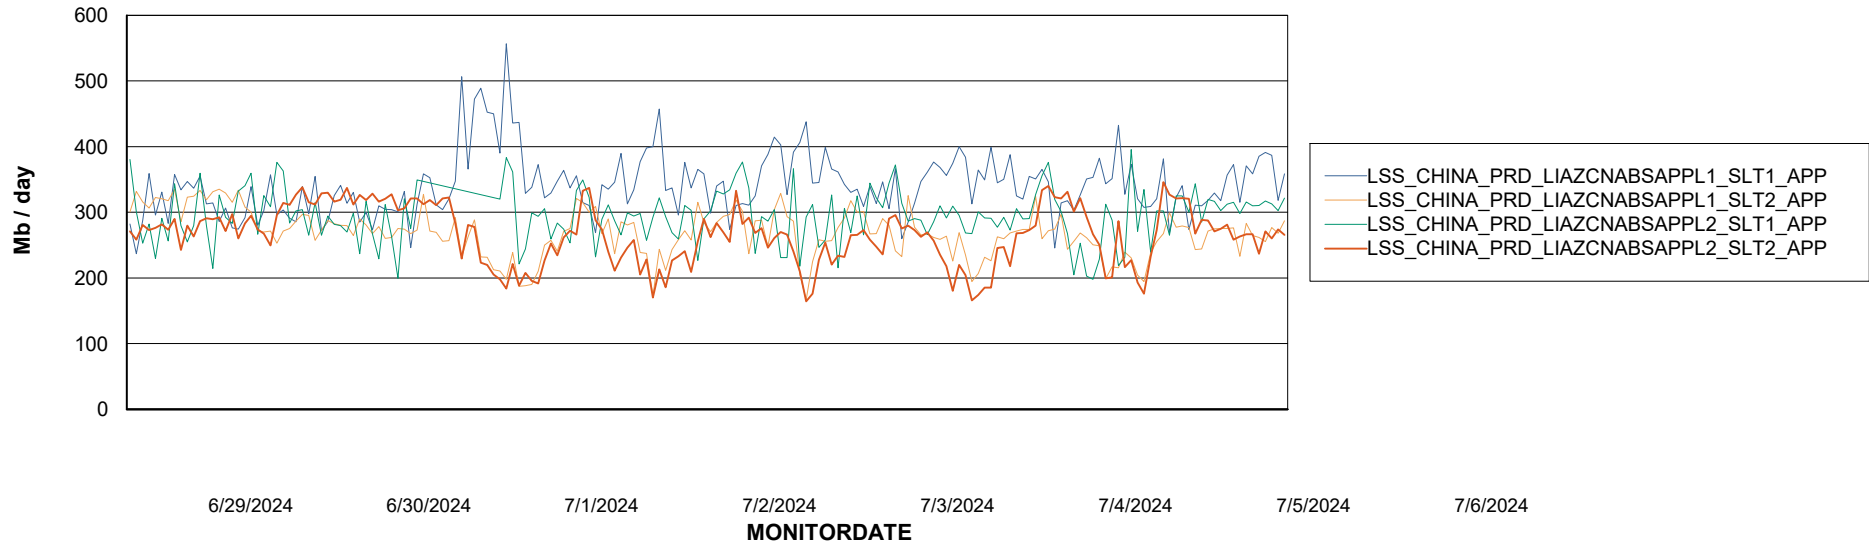

ABSSolute Application Server Services

Avg memory used per ABS Server Service