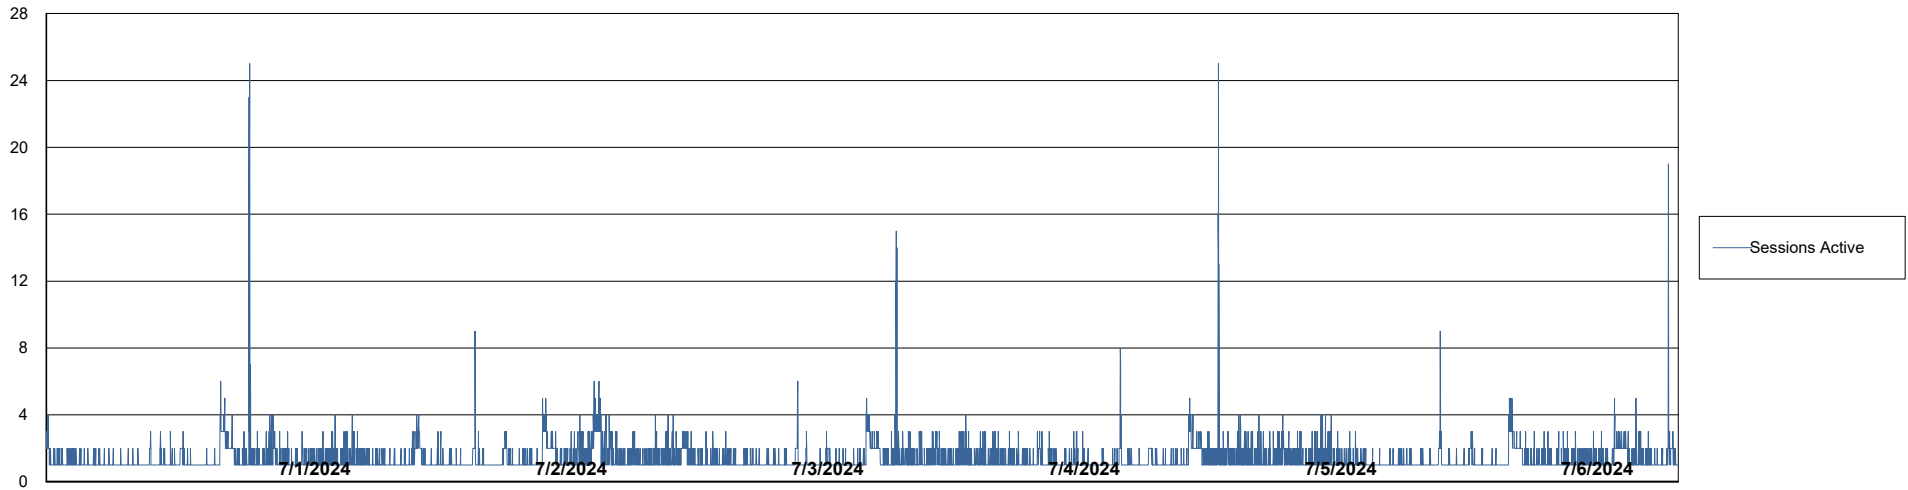

Database Performance LSS_CHINA_PRD_liazcne2VMPProdABSSoluteDB1_ABS1