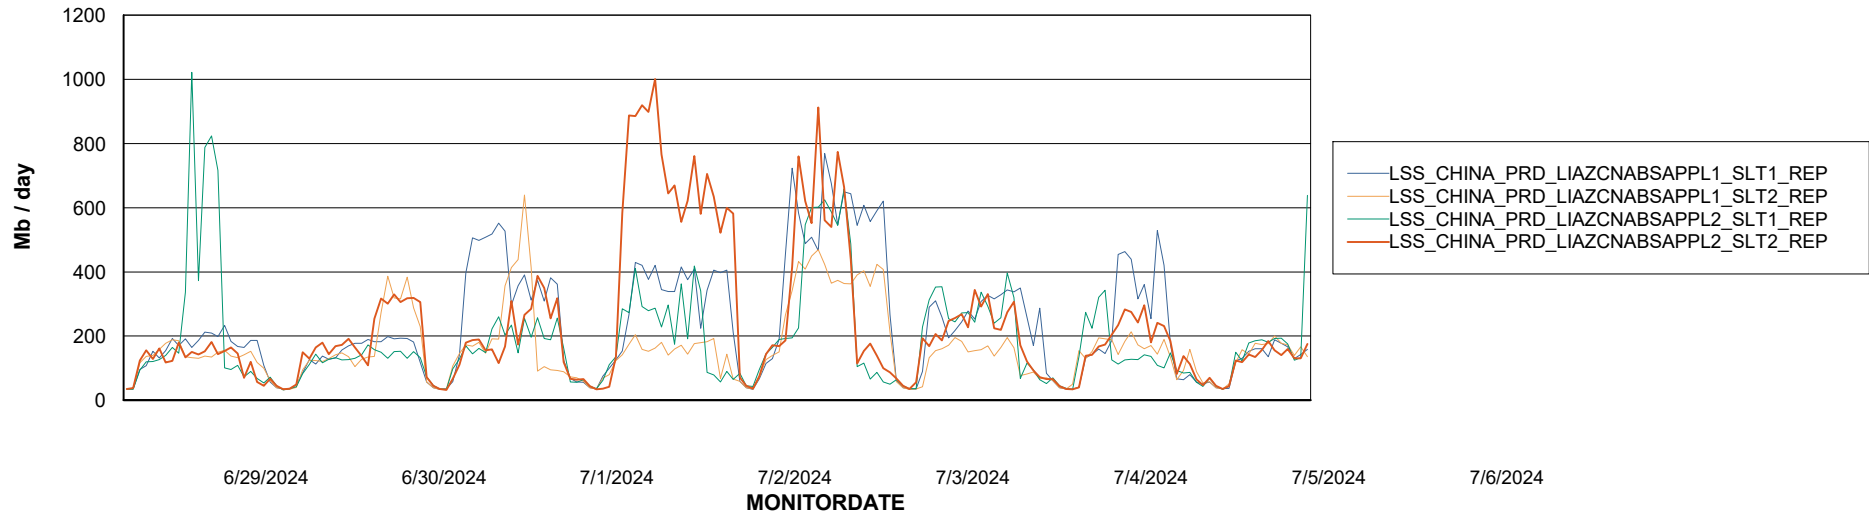

ABSSolute Application ReportServer Services

Avg memory used per ReportServer Service