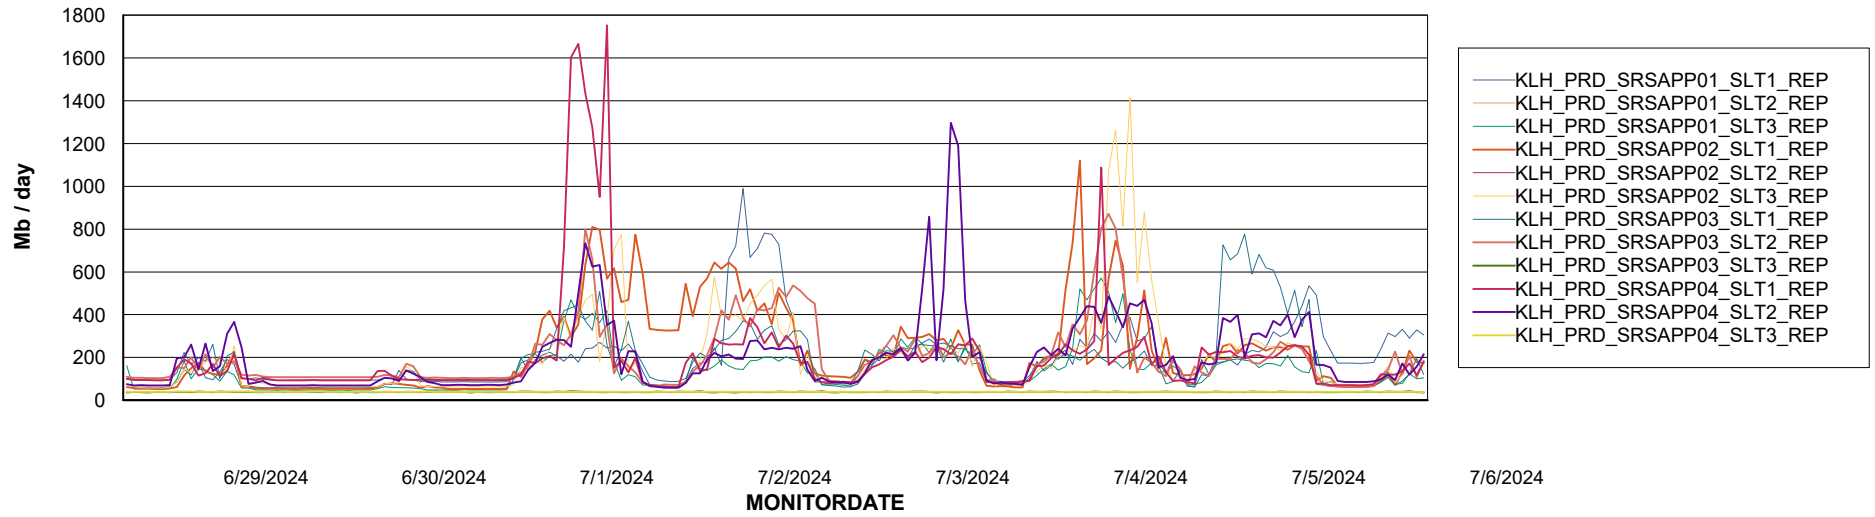

ABSSolute Application ReportServer Services

Avg memory used per ReportServer Service