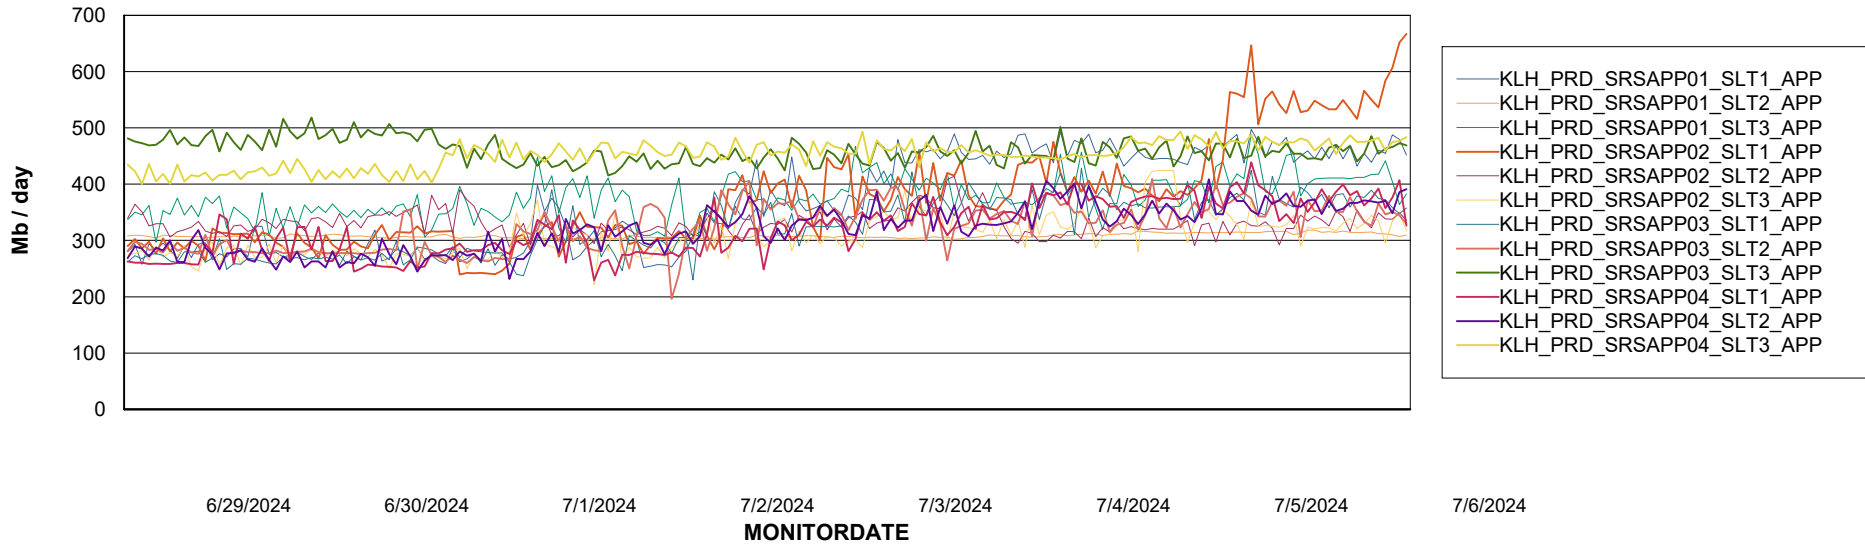

ABSSolute Application Server Services

Avg memory used per ABS Server Service