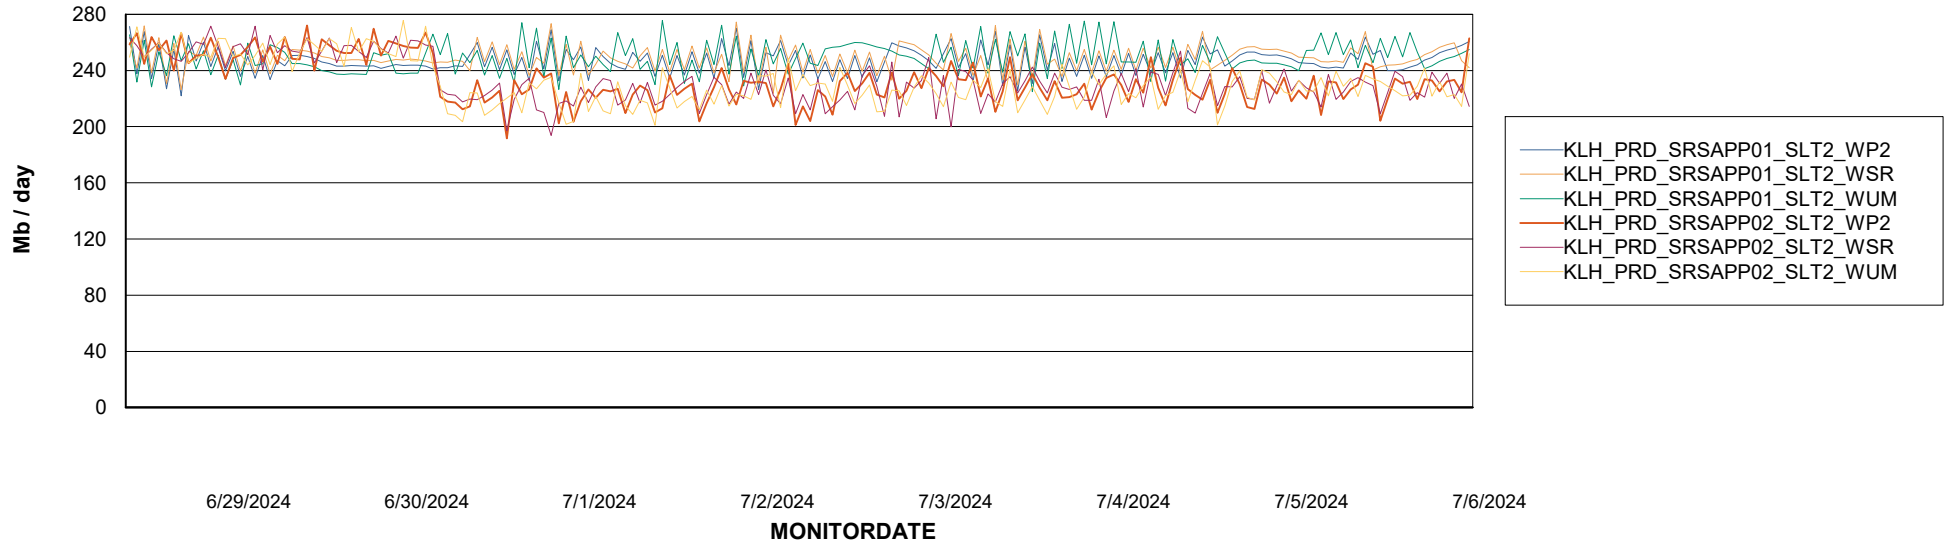

ABSolute Web Component Services

Avg memory used per ABS Web component