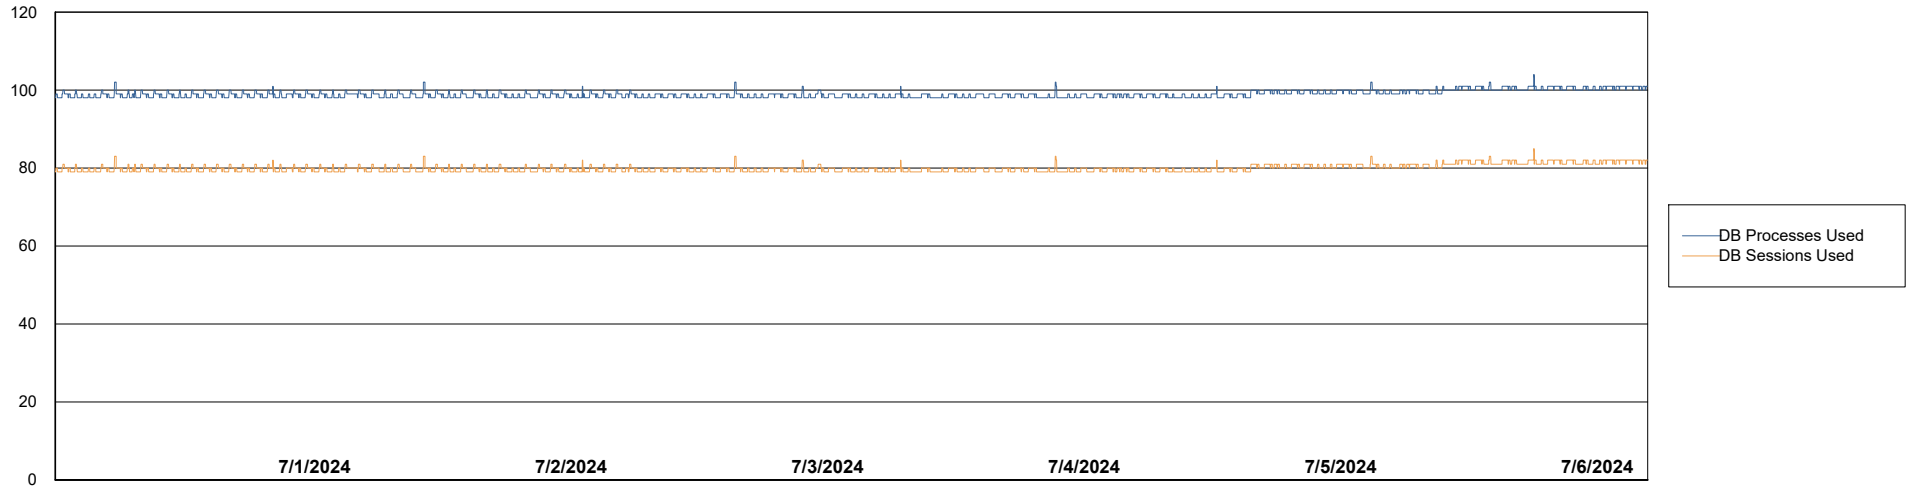

Database Performance KLH_PRD_SRSD02_HSBABS1

DB Processes Max 0
DB Processes Max 1,000
DB Processes Max 4