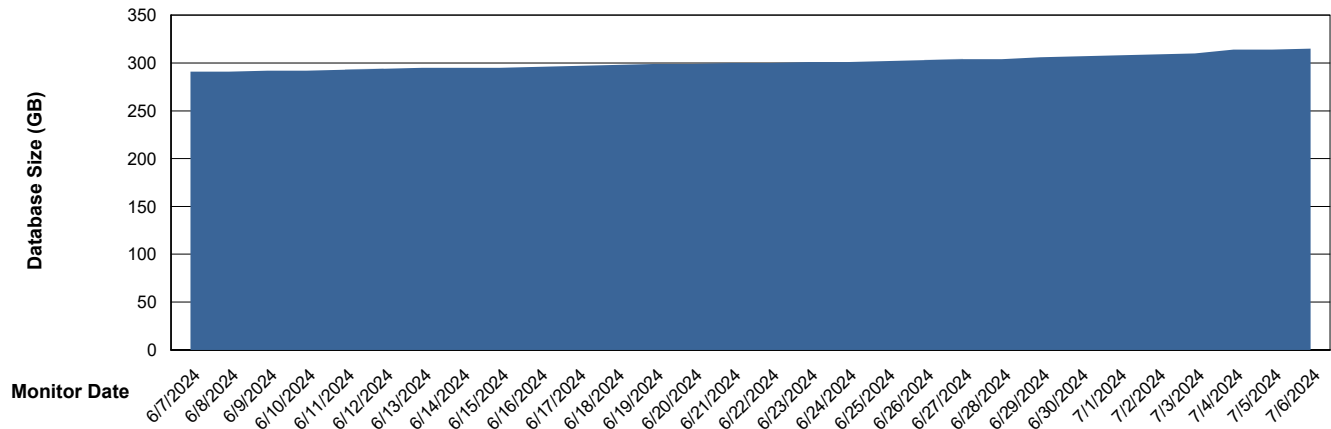

Customer KLH_Production (24/7)
Database ID 139

DATABASE SIZE KLH_PRD_SRSBIDB01_ABS1

Database growth over last month

DATABASE SIZE KLH_PRD_SRSDB01_ABS1

Database growth over last month

Weekly SLA Customer Report