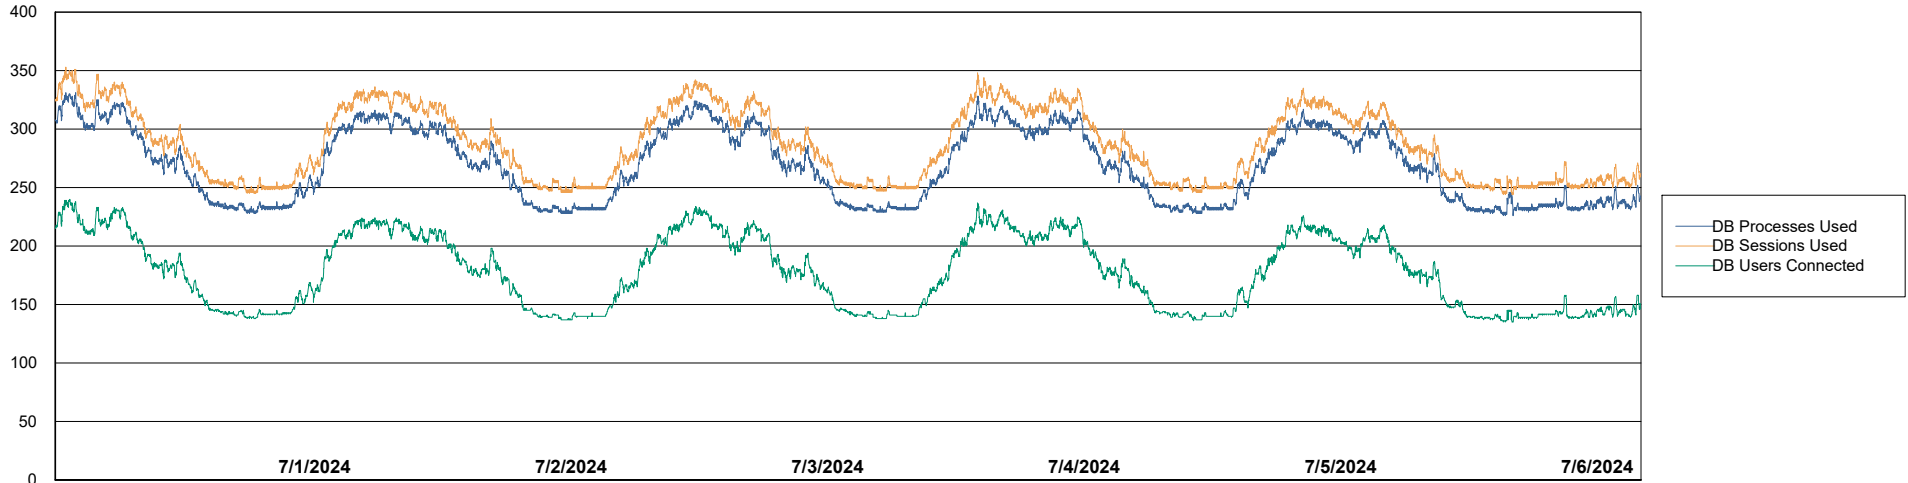

Weekly SLA Customer Report

Customer KLH_Production (24/7)
Database ID 139

Database Performance KLH_PRD_SRSBIDB01_ABS1

Weekly SLA Customer Report

Customer KLH_Production (24/7)
Database ID 139

Database Performance KLH_PRD_SRSDDB01_ABS1