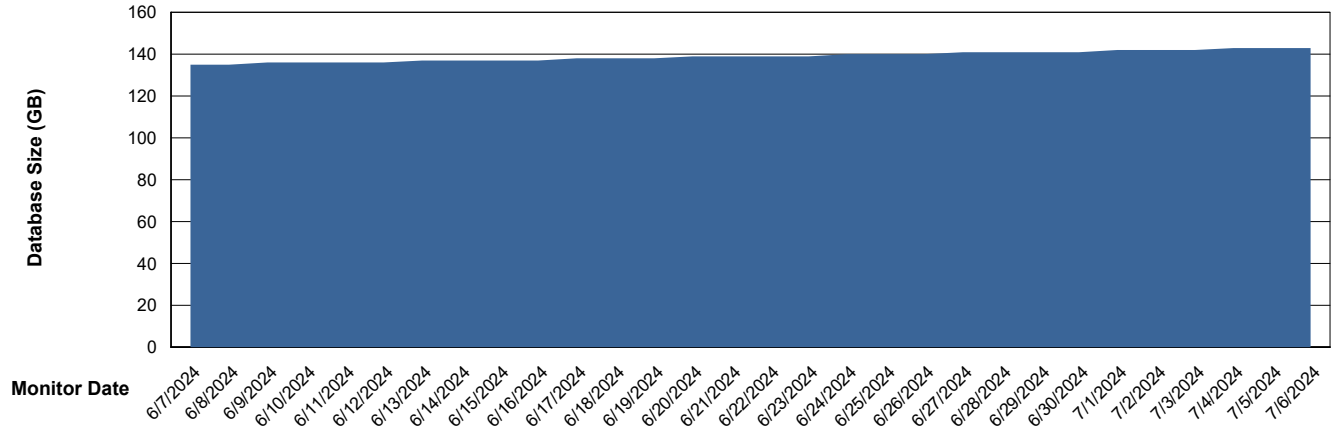

Weekly SLA Customer Report

Customer KLH_Production (24/7)
Database ID 139

Database Performance KLH_PRD_SRSD02_HSBABS1

DB Processes Max 0
DB Processes Max 1,000
DB Processes Max 4

Weekly SLA Customer Report

Customer KLH_Production (24/7)
Database ID 139

DATABASE SIZE KLH_PRD_SRSBIDB01_ABS1

Database growth over last month

DATABASE SIZE KLH_PRD_SRSDB01_ABS1

Database growth over last month

Weekly SLA Customer Report