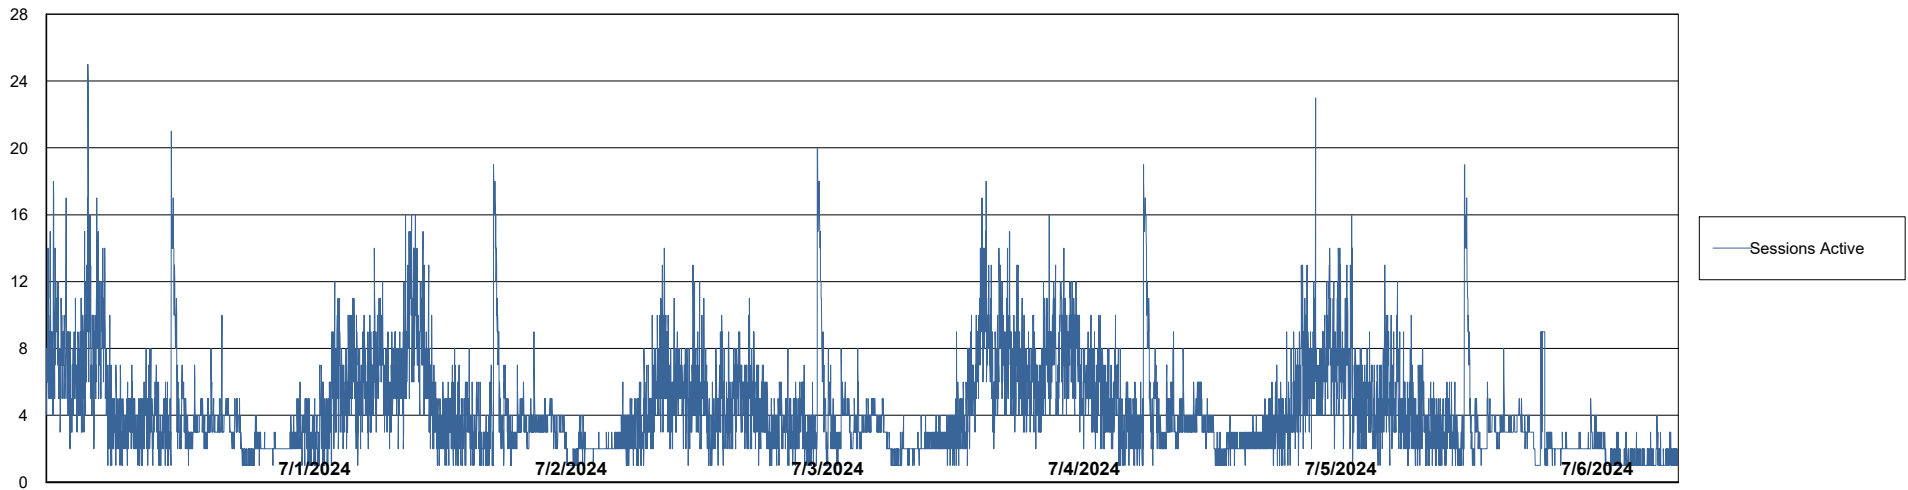

Weekly SLA Customer Report

Customer KLH_Production (24/7)
Database ID 139

Database Performance KLH_PRD_SRSBIDB01_ABS1

Weekly SLA Customer Report

Customer KLH_Production (24/7)
Database ID 139

Database Performance KLH_PRD_SRSDDB01_ABS1