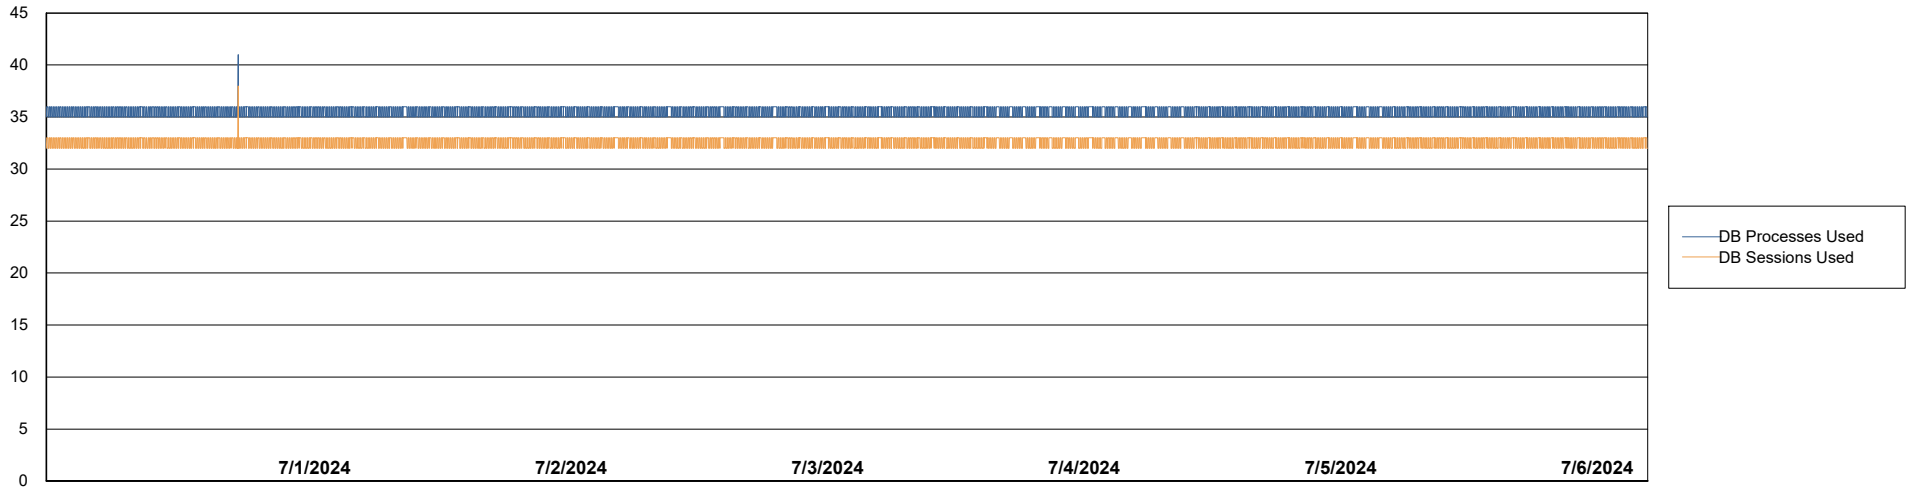

Database Performance KLA_STB_KLAHQORA06_DB_HSBABS1

DB Processes Max 1,000