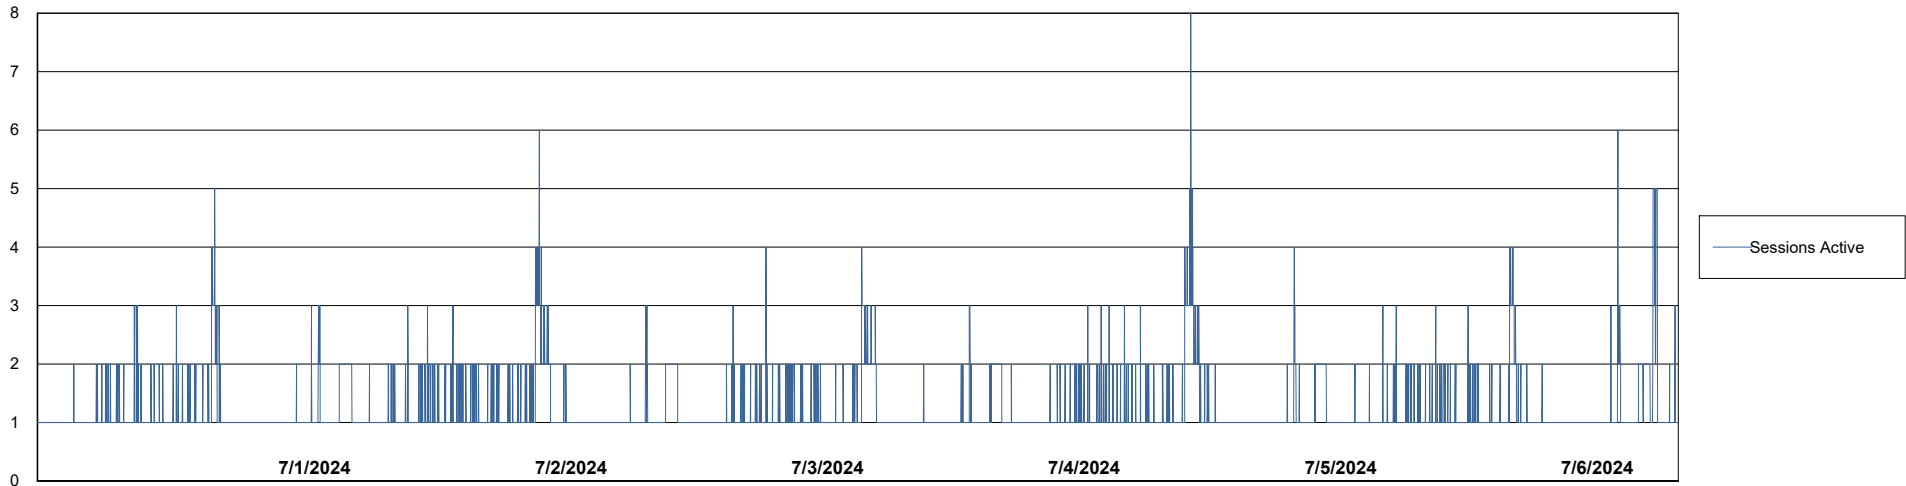

Weekly SLA Customer Report

Customer KBR OCI TOR Production
Database ID 200

Database Performance KBR-BI-TOR_PROD_ABS1

Weekly SLA Customer Report

Customer KBR OCI TOR Production
Database ID 200

Database Performance KBR-DBS1-TOR_PROD_ABS1