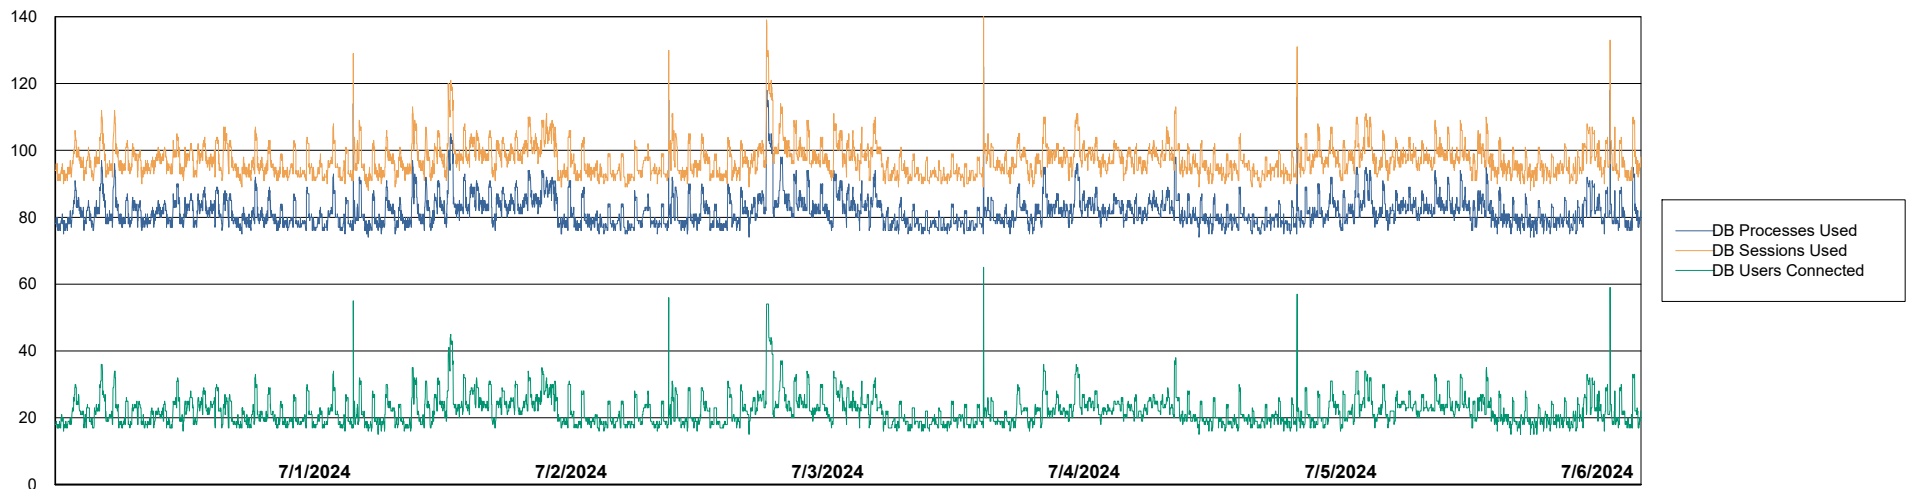

Database Performance KBR-BI-TOR_PROD_ABS1