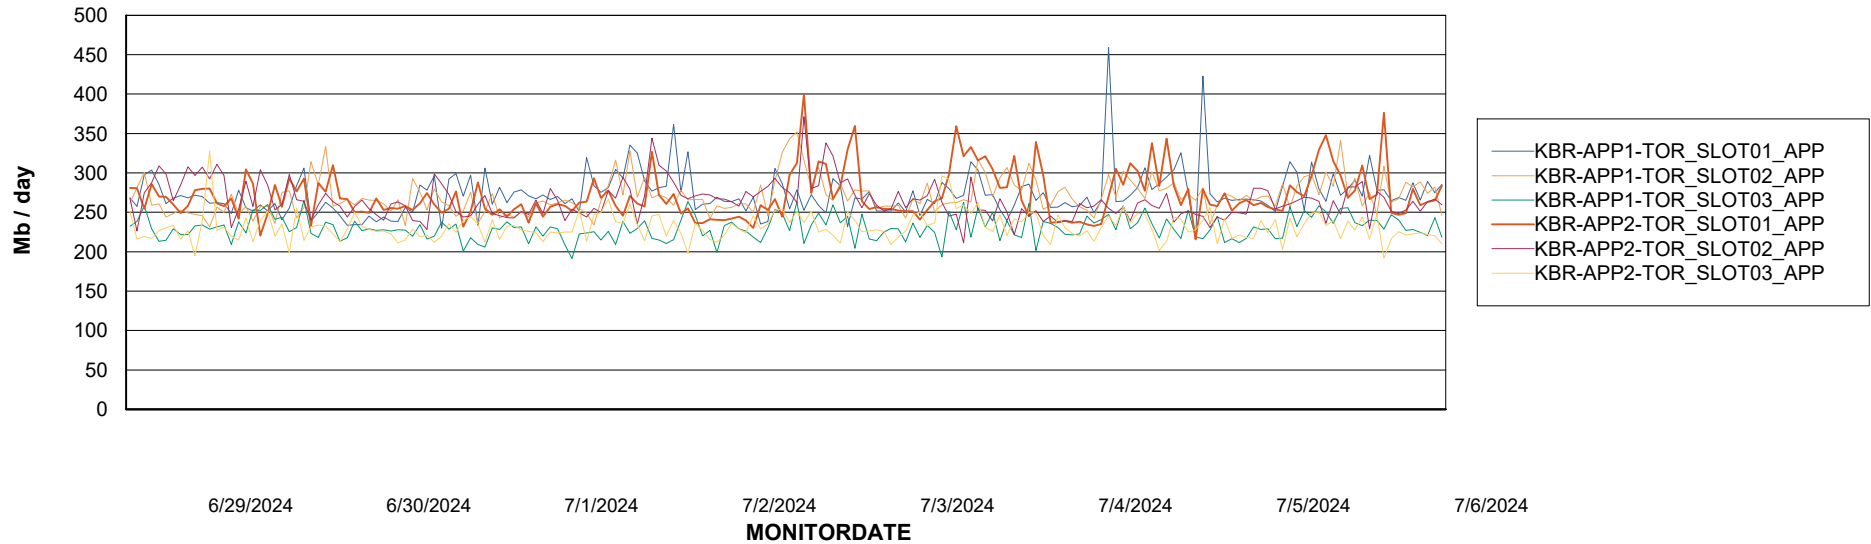

ABSSolute Application Server Services

Avg memory used per ABS Server Service