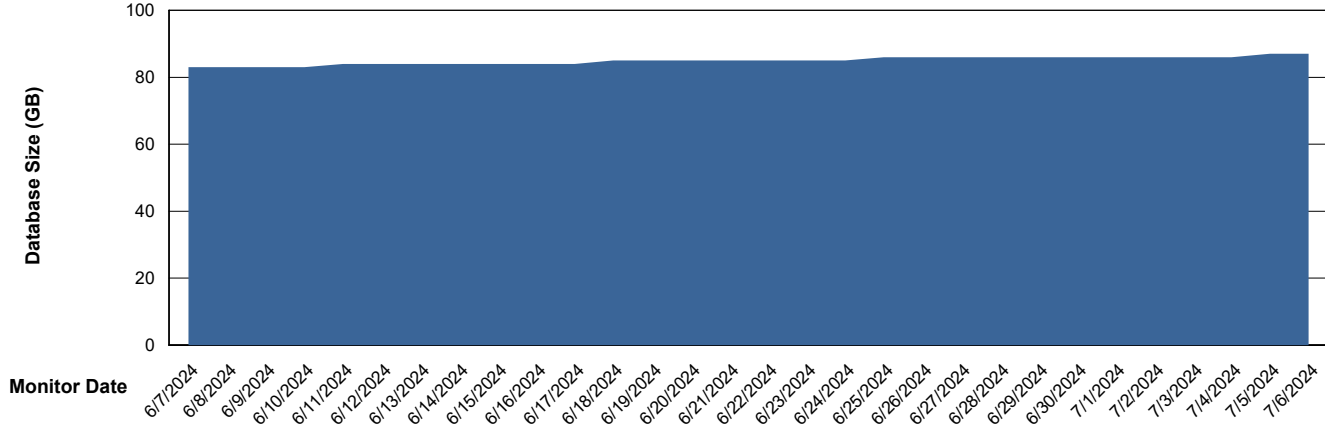

DATABASE SIZE KBR-BI-TOR_PROD_ABS1

Database growth over last month