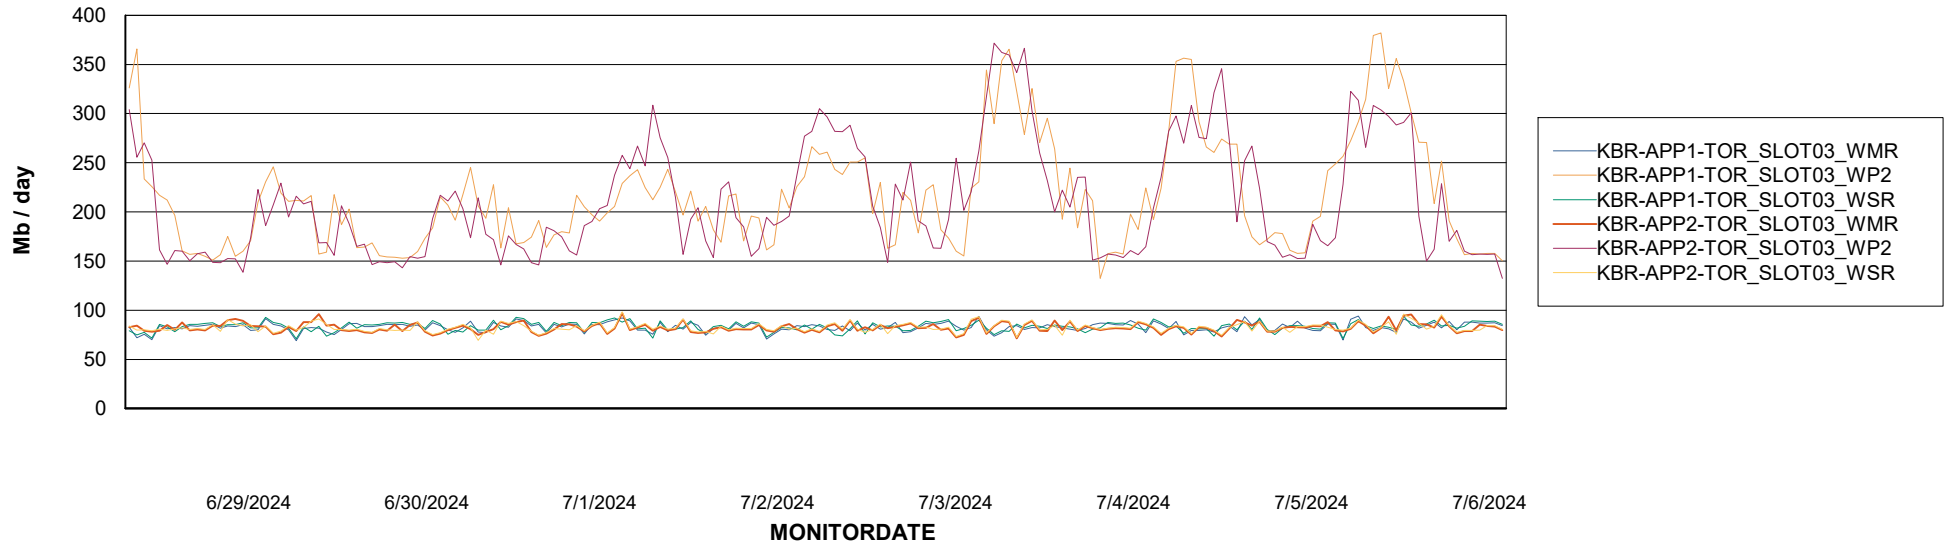

ABSolute Web Component Services

Avg memory used per ABS Web component