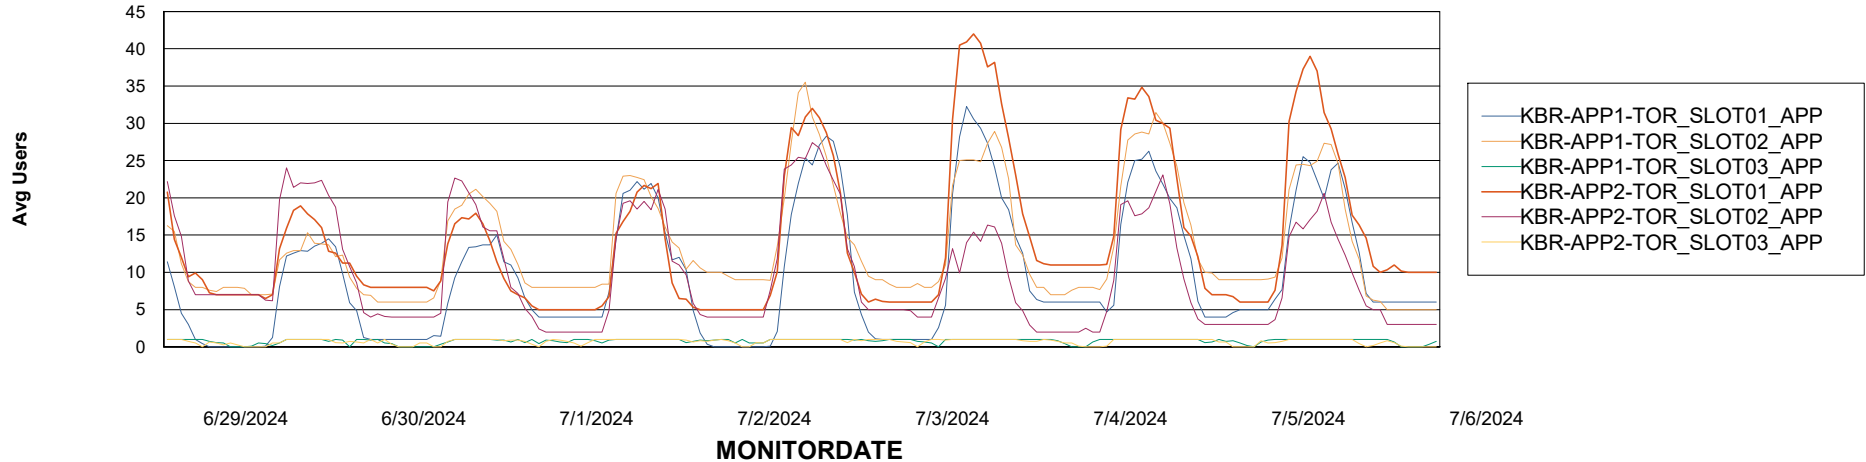

Avg users per day per ABS server