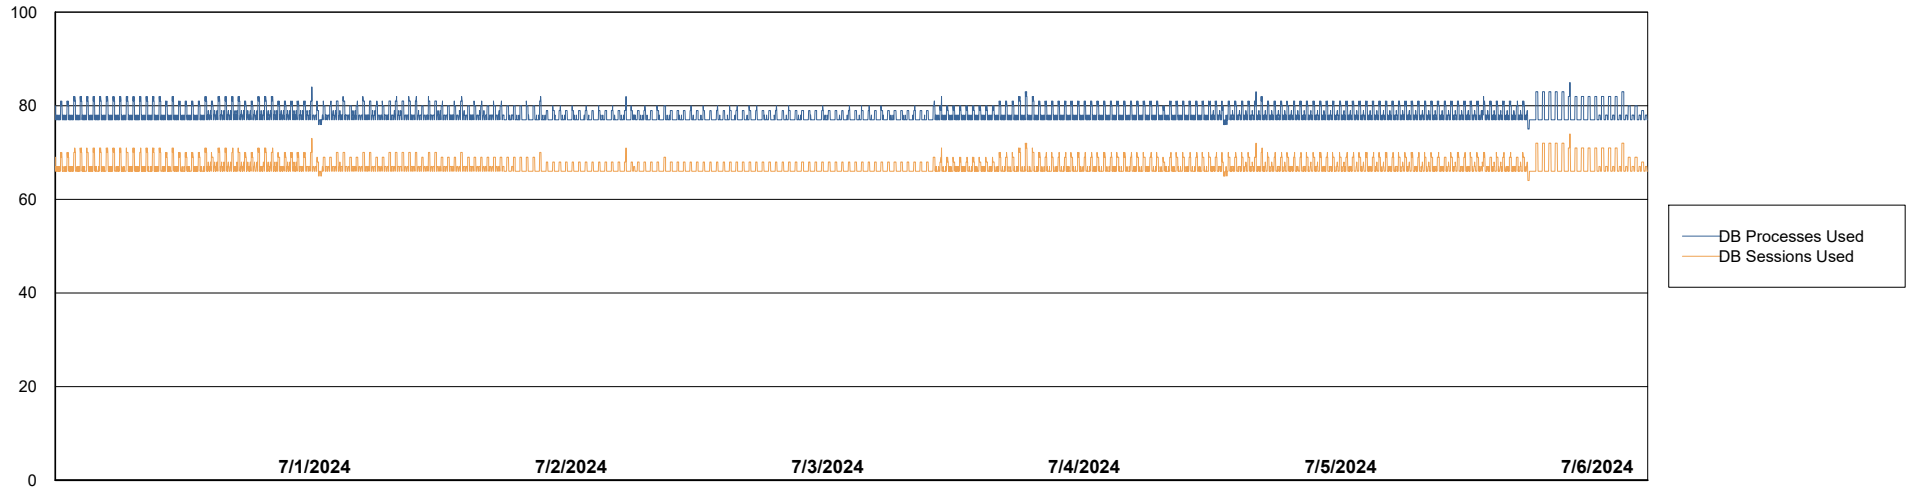

Database Performance KBR-DBS2-TOR_PROD_HSBABS1

DB Processes Max 4
DB Processes Max 1,000
DB Processes Max 0