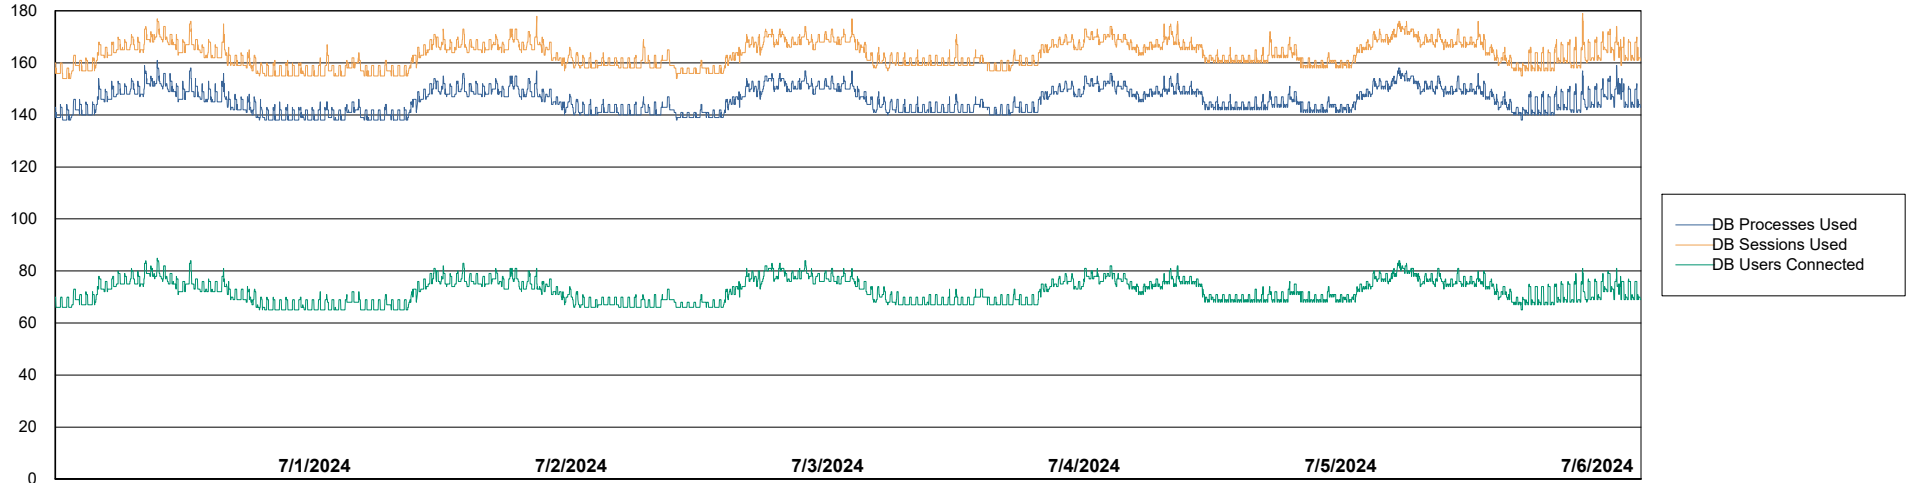

Weekly SLA Customer Report

Customer KBR OCI TOR Production
Database ID 200

Database Performance KBR-BI-TOR_PROD_ABS1

Weekly SLA Customer Report

Customer KBR OCI TOR Production
Database ID 200

Database Performance KBR-DBS1-TOR_PROD_ABS1