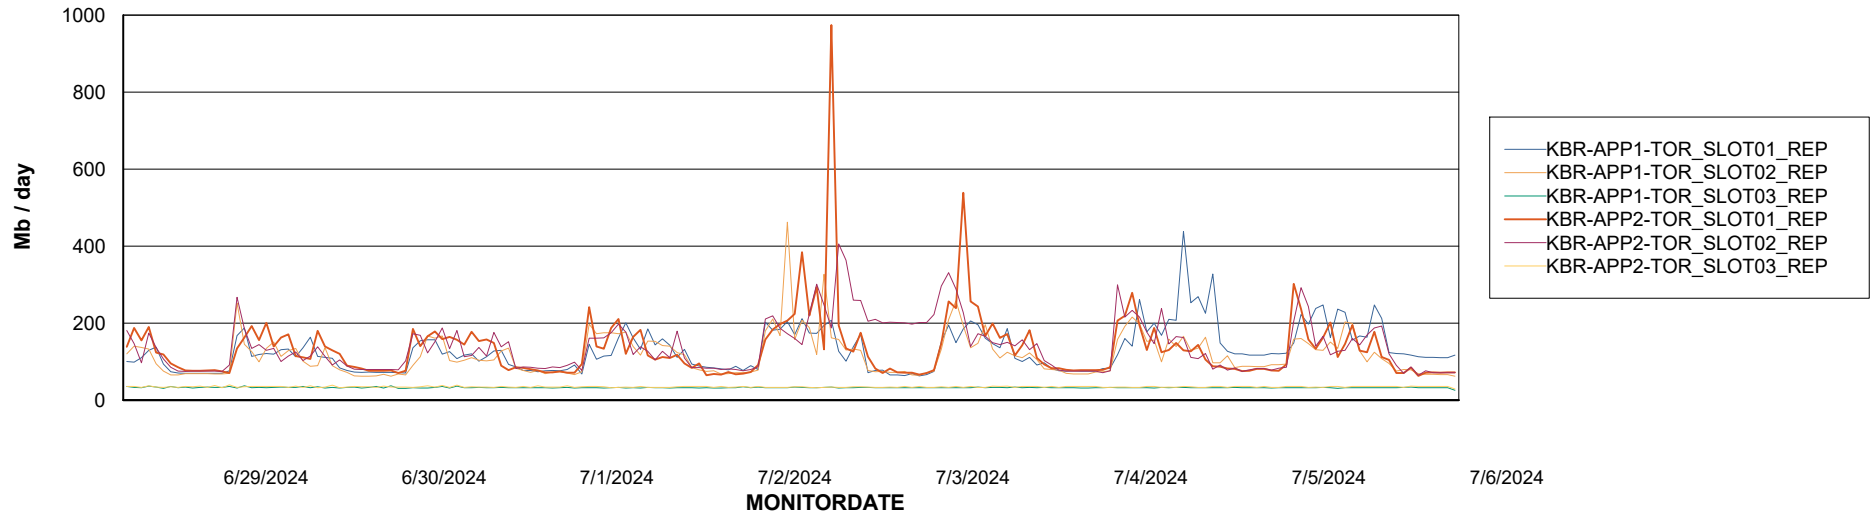

Avg memory used per ABS Server Service

Avg users per day per ABS server

Weekly SLA Customer Report

Customer KBR OCI TOR Production
Database ID 200

ABSSolute Application ReportServer Services

Avg memory used per ReportServer Service