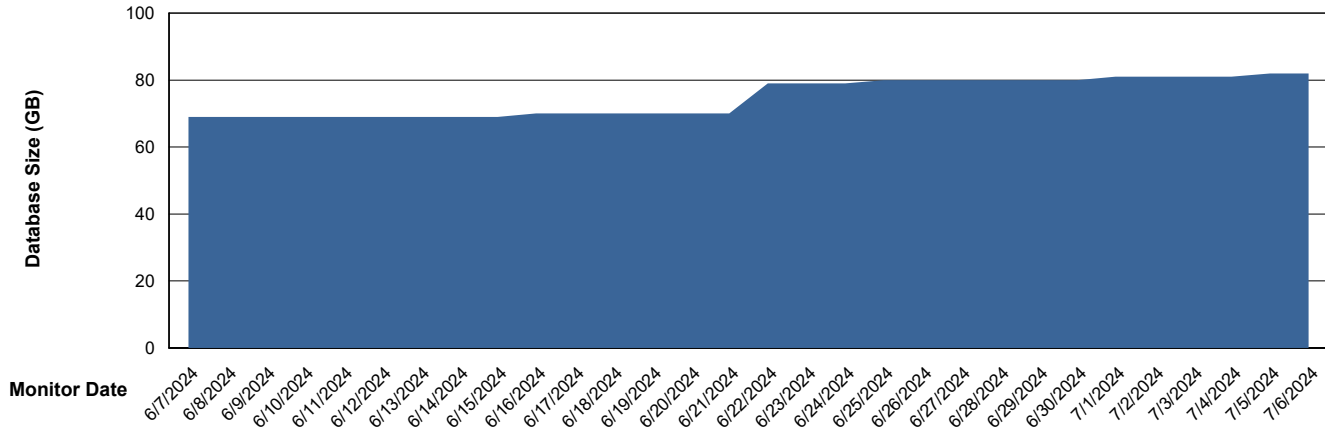

Customer KBR OCI TOR Production
Database ID 200

DATABASE SIZE KBR-BI-TOR_PROD_ABS1

Database growth over last month

DATABASE SIZE KBR-DBS1-TOR_PROD_ABS1

Database growth over last month

Weekly SLA Customer Report