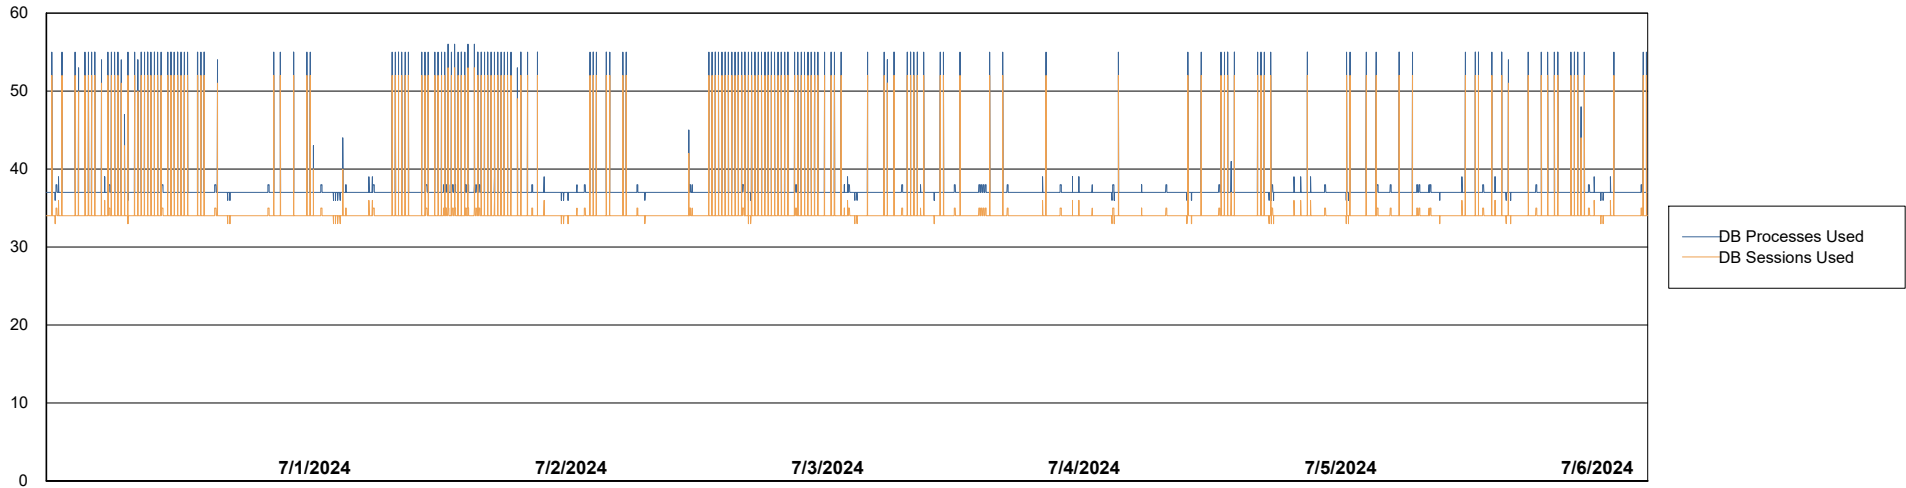

Database Performance HUE_PRD_S-ORATEST2_HSBABS1

DB Processes Max 1,000