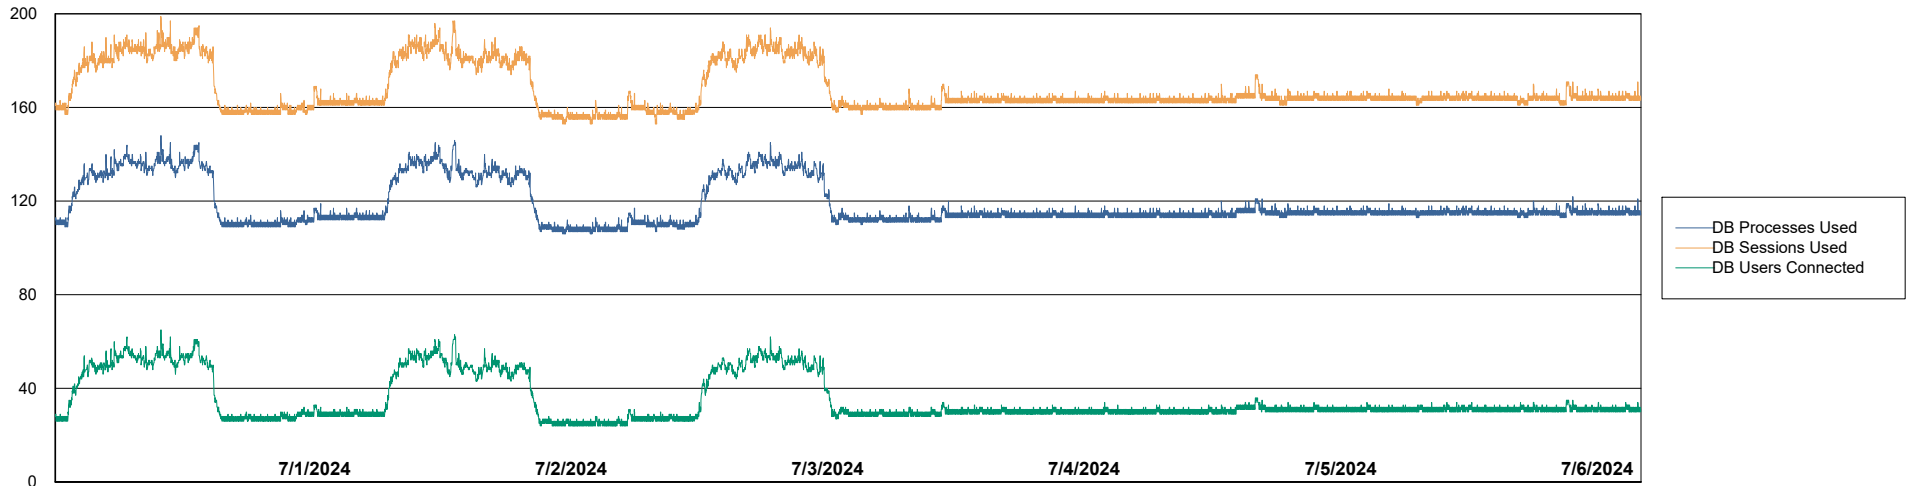

Weekly SLA Customer Report

Customer HUE_Production
Database ID 154

Database Performance HUE_PRD_S-ORABI2_ABS1

Weekly SLA Customer Report

Customer HUE_Production
Database ID 154

Database Performance HUE_PRD_S-ORAPROD2_ABS1