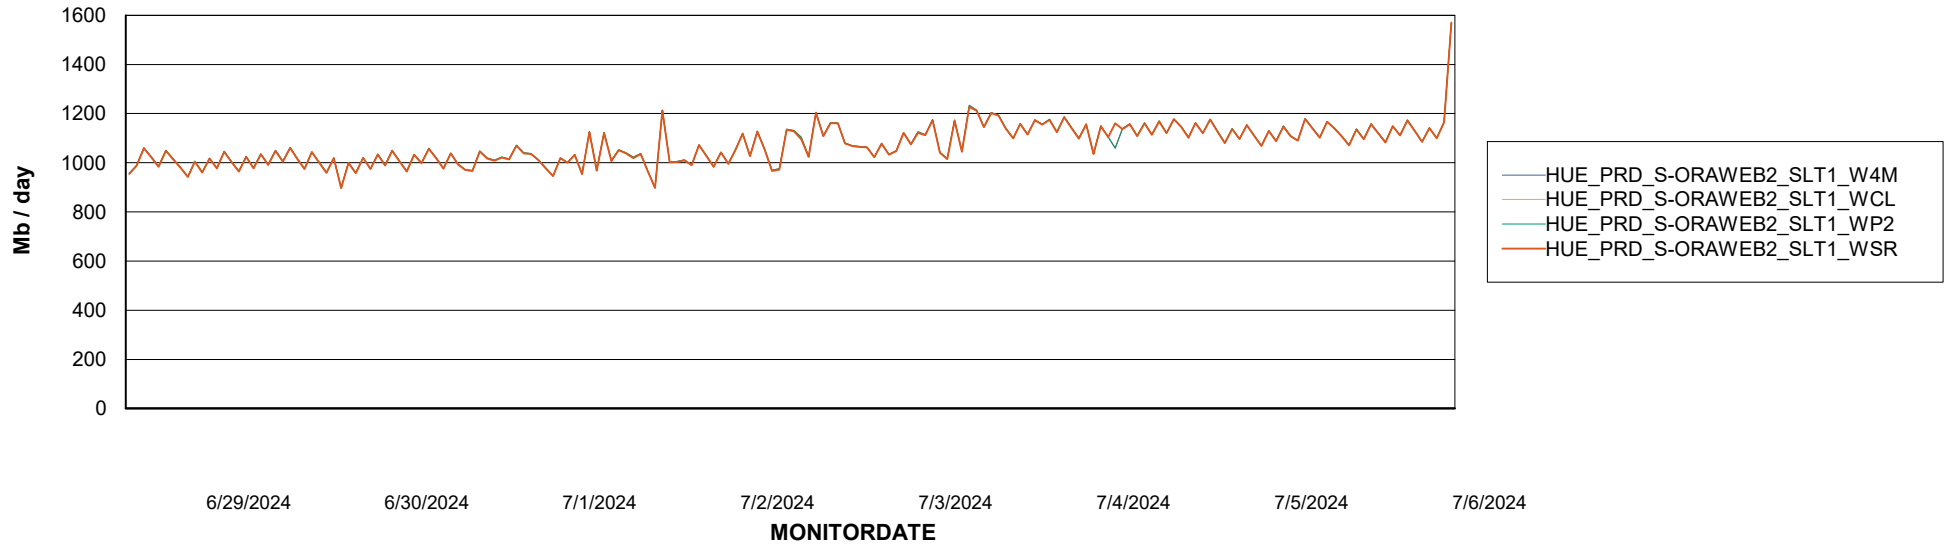

ABSolute Web Component Services

Avg memory used per ABS Web component