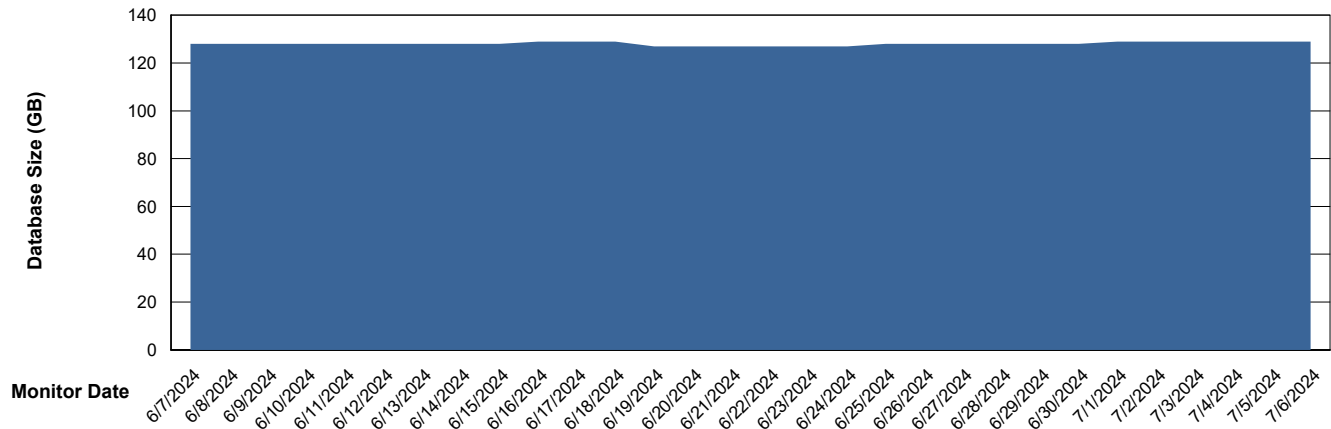

DATABASE SIZE HUE_PRD_S-ORAPROD2_ABS1

Database growth over last month