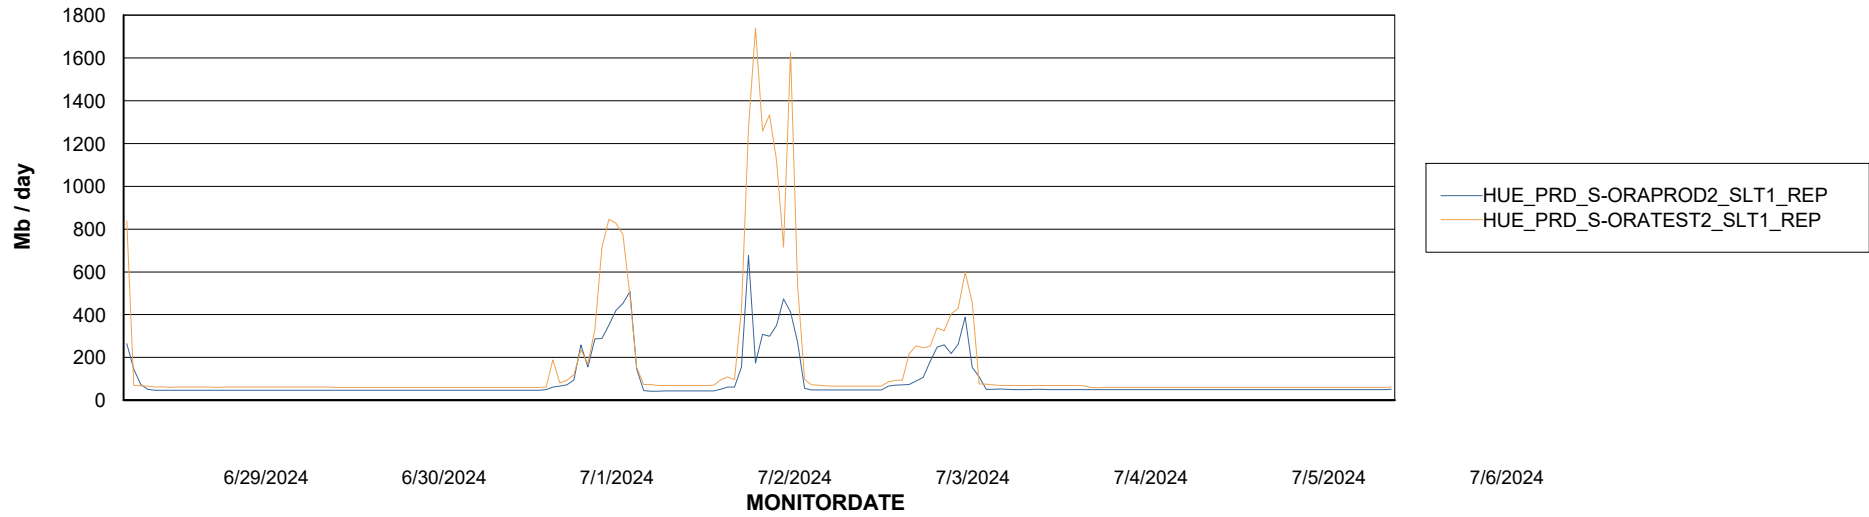

Avg memory used per ABS Server Service

Avg users per day per ABS server

Weekly SLA Customer Report

Customer HUE_Production
Database ID 154

ABSSolute Application ReportServer Services

Avg memory used per ReportServer Service