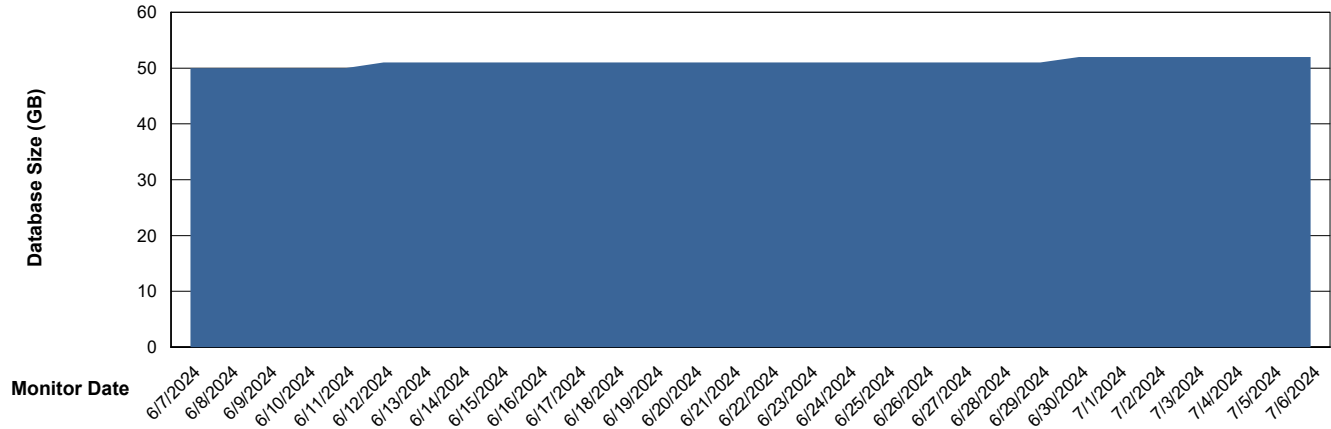

DATABASE SIZE HUE_PRD_S-ORABI2_ABS1

Database growth over last month