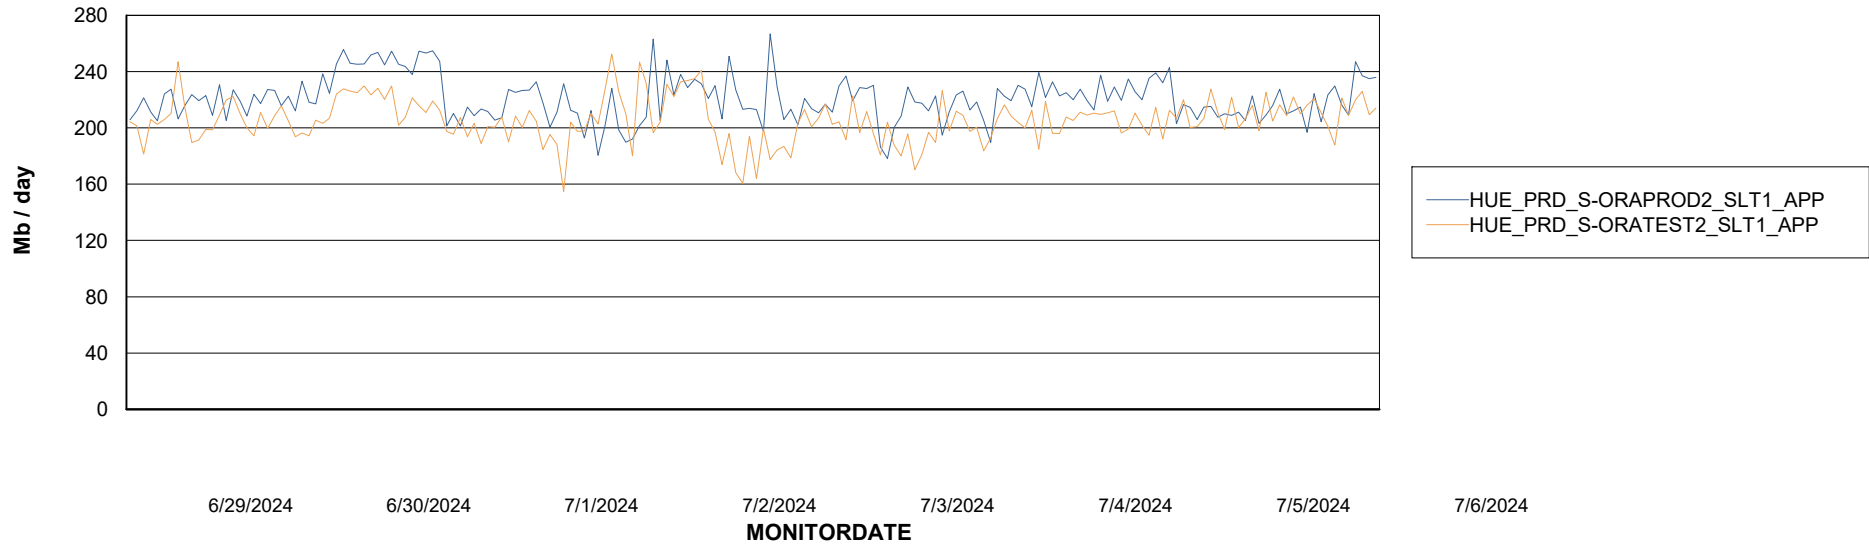

ABSSolute Application Server Services

Avg memory used per ABS Server Service