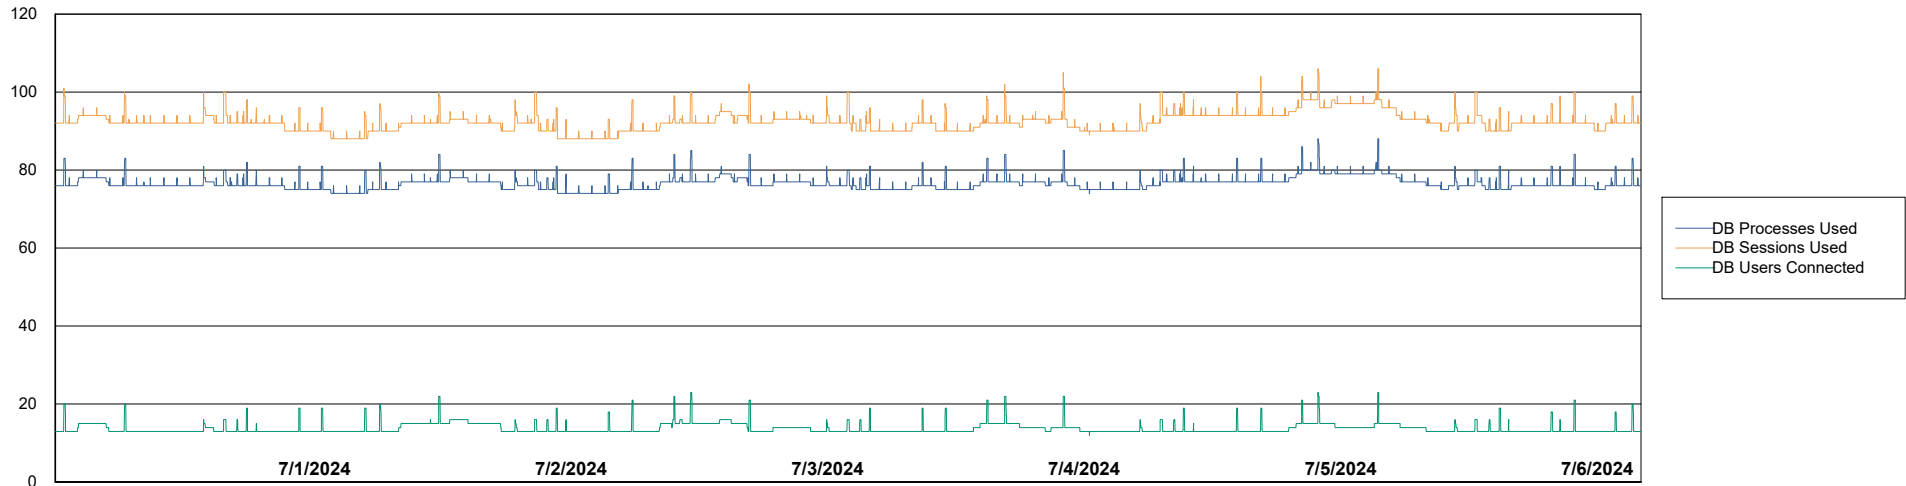

Weekly SLA Customer Report

Customer EUT_Production
Database ID 114

Database Performance EUT_EUP_PRD_URVINA22T_DB_ABS1

Weekly SLA Customer Report

Customer EUT_Production
Database ID 114

Database Performance EUT_URM_PRD_URVINA26_DB_ABS1