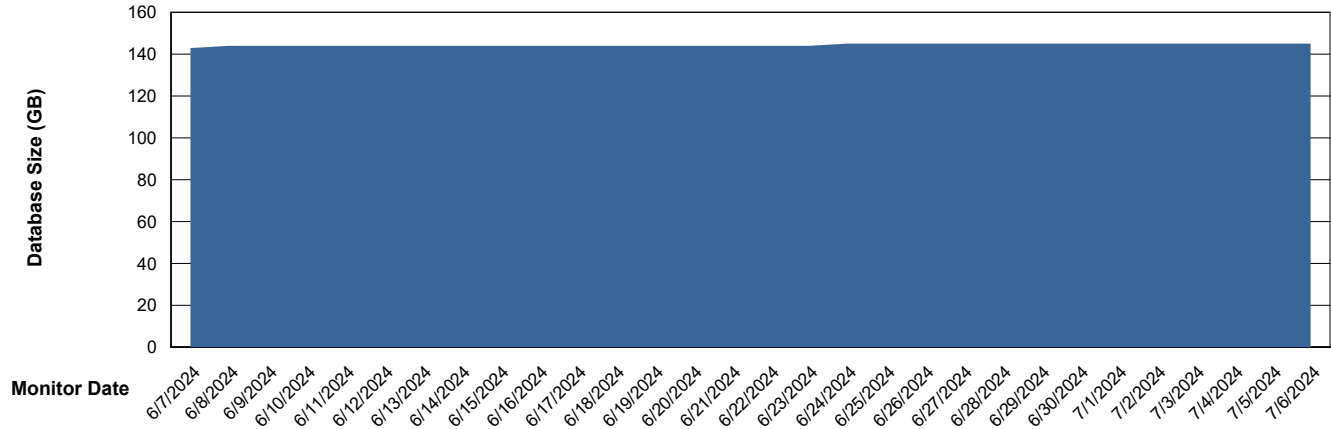

Weekly SLA Customer Report

Customer EUT_Production
Database ID 114

Database Performance EUT_EUP_PRD_URVINA22T_DB_ABS1

Weekly SLA Customer Report

Customer EUT_Production
Database ID 114

Database Performance EUT_URM_PRD_URVINA26_DB_ABS1

Weekly SLA Customer Report

Customer EUT_Production
Database ID 114

DATABASE SIZE EUT_EUP_PRD_URVINA22T_DB_ABS1

Database growth over last month

DATABASE SIZE EUT_URM_PRD_URVINA26_DB_ABS1

Database growth over last month