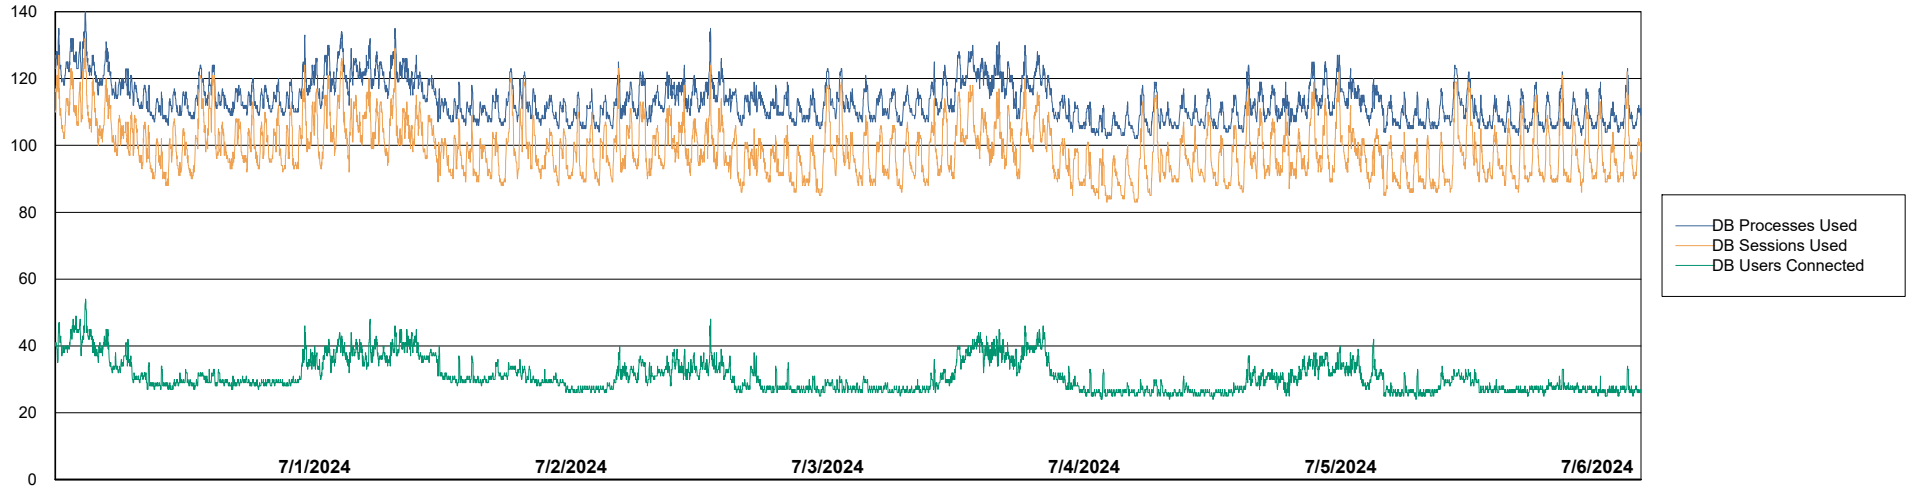

Weekly SLA Customer Report

Customer EUT_Production
Database ID 114

Database Performance EUT_EUP_PRD_URVINA22T_DB_ABS1

Weekly SLA Customer Report

Customer EUT_Production
Database ID 114

Database Performance EUT_URM_PRD_URVINA26_DB_ABS1