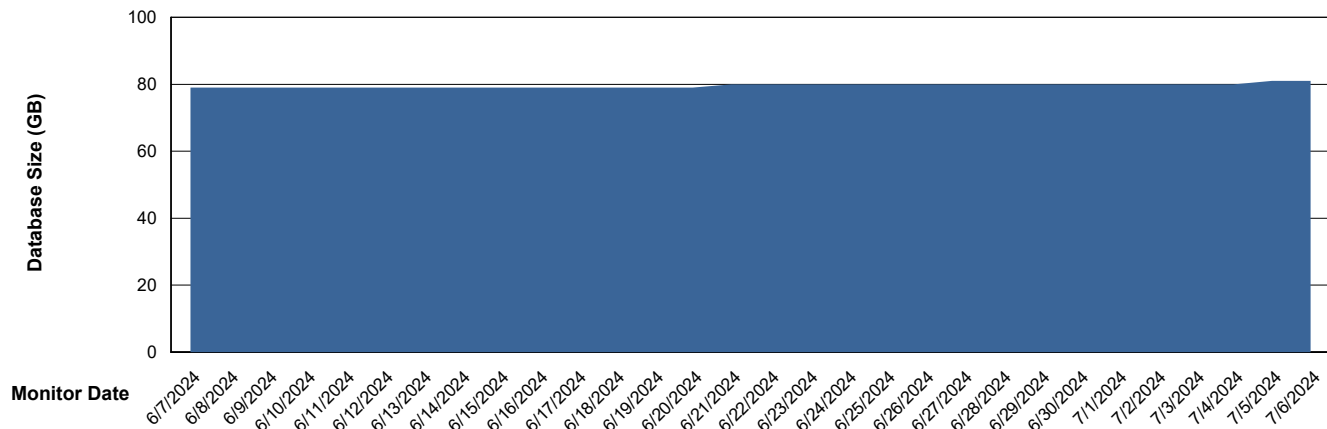

DATABASE SIZE ELJ_PRD_FRASEQXPRDDB01_ABS1

Database growth over last month