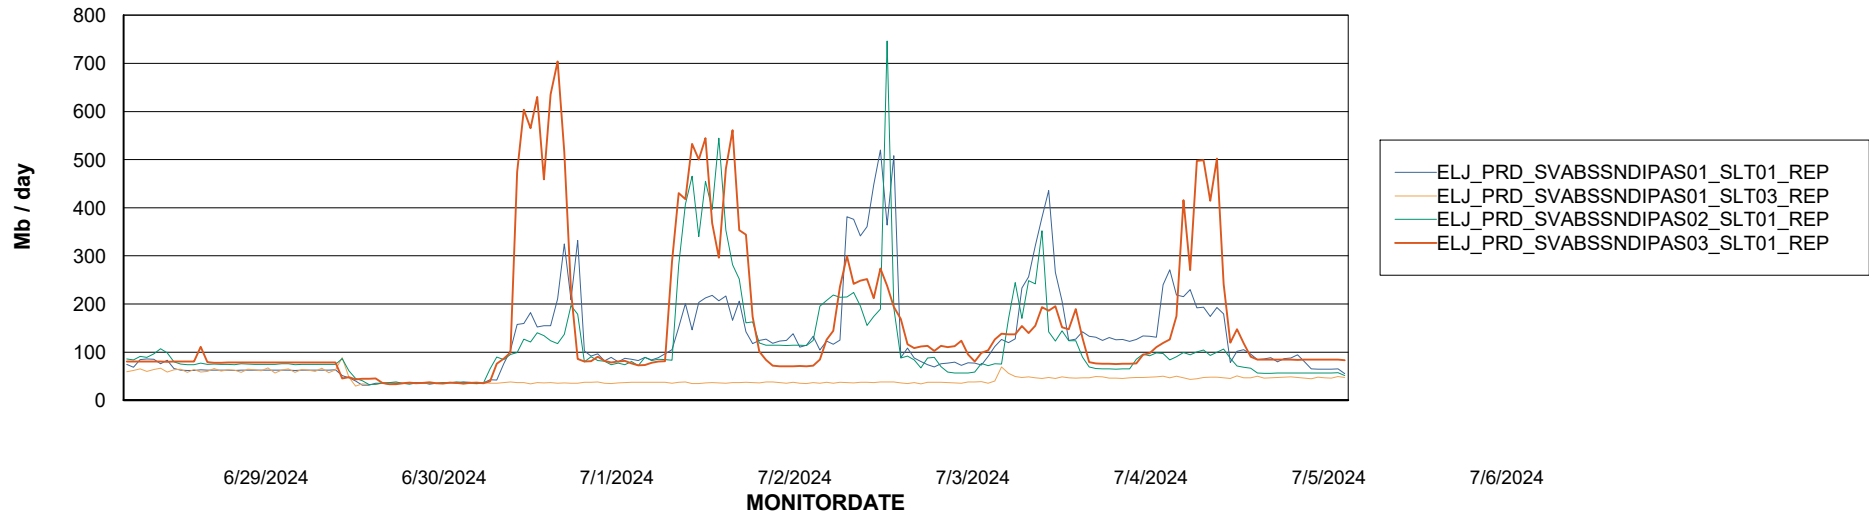

ABSSolute Application ReportServer Services

Avg memory used per ReportServer Service