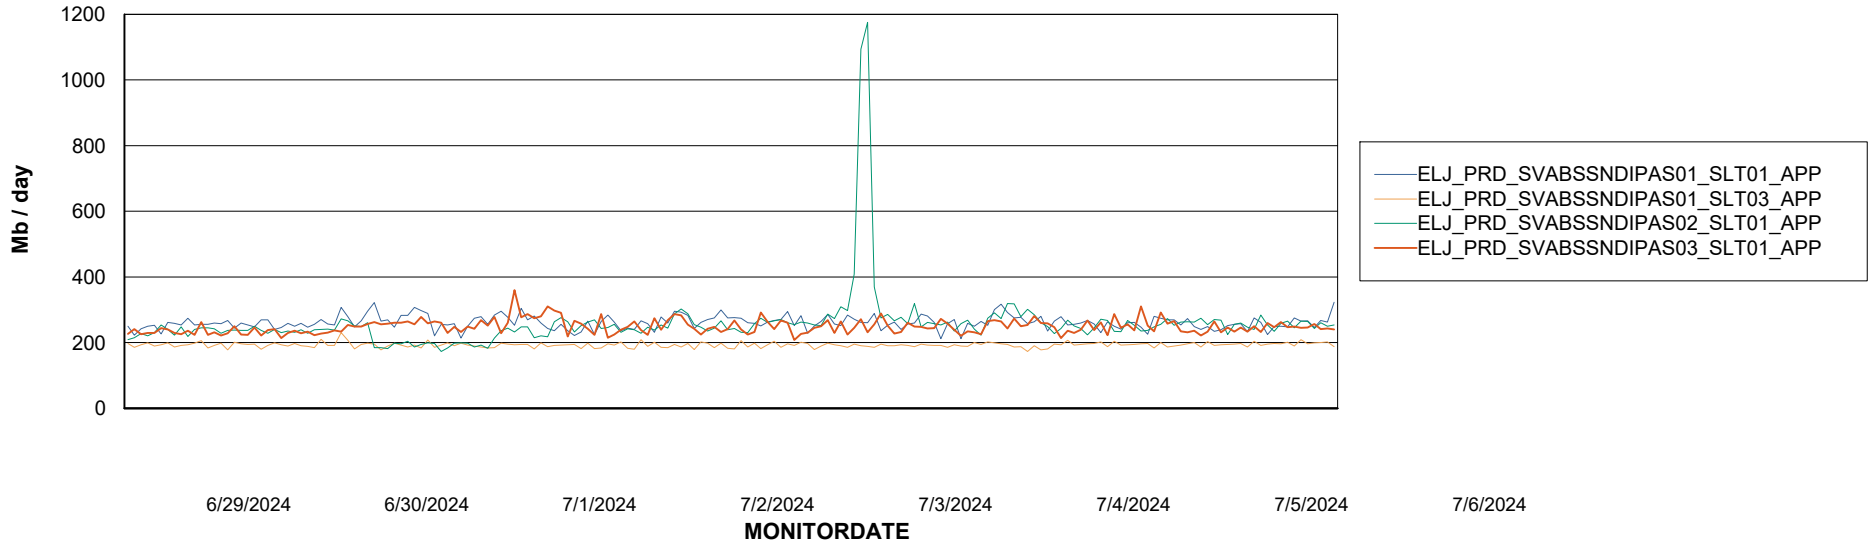

ABSSolute Application Server Services

Avg memory used per ABS Server Service