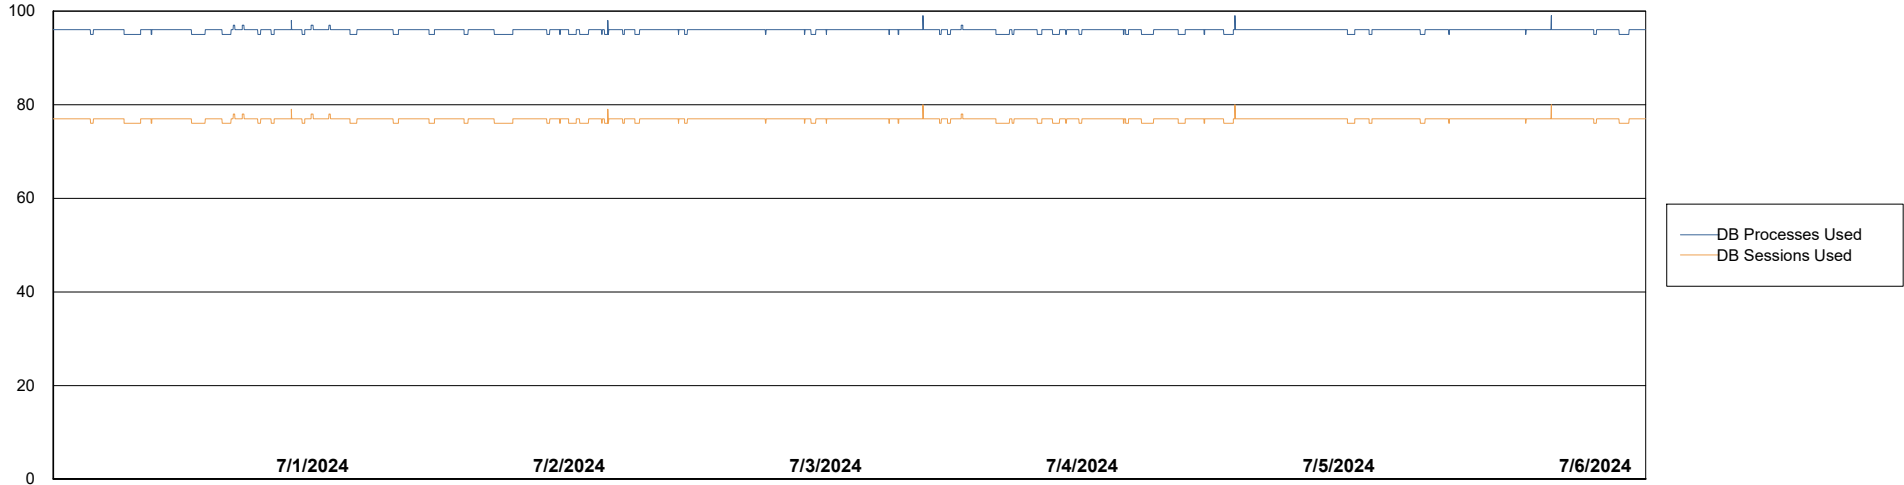

# Weekly SLA Customer Report

Customer ELJ Production  
Database ID 72

Database Performance ELJ\_PRD\_FRASEQXPRDDB02\_HSBABS1

DB Processes Max 0  
DB Processes Max 1,000