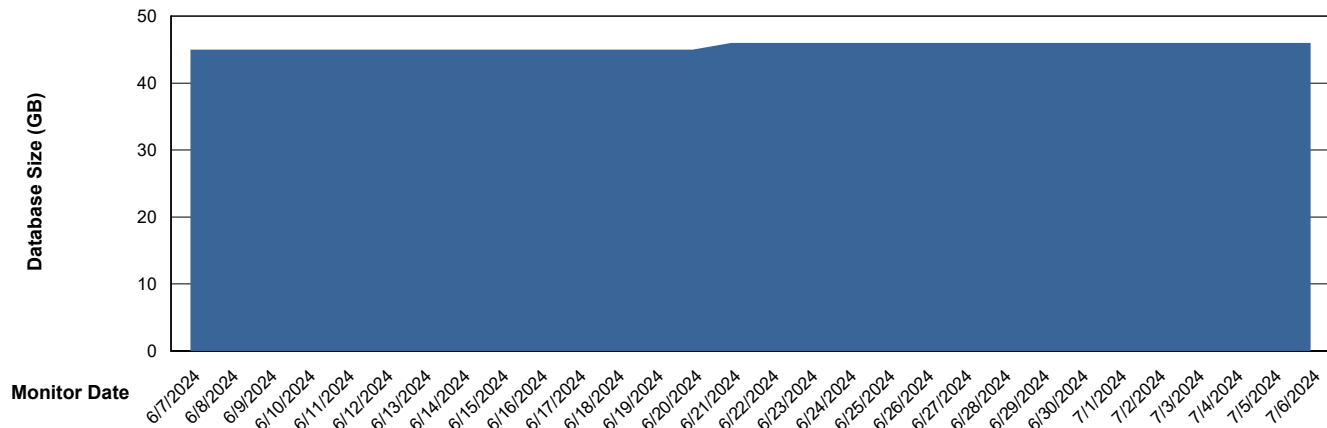

DATABASE SIZE ELJ_PRD_FRASEQXPRDDB03_ABS1

Database growth over last month