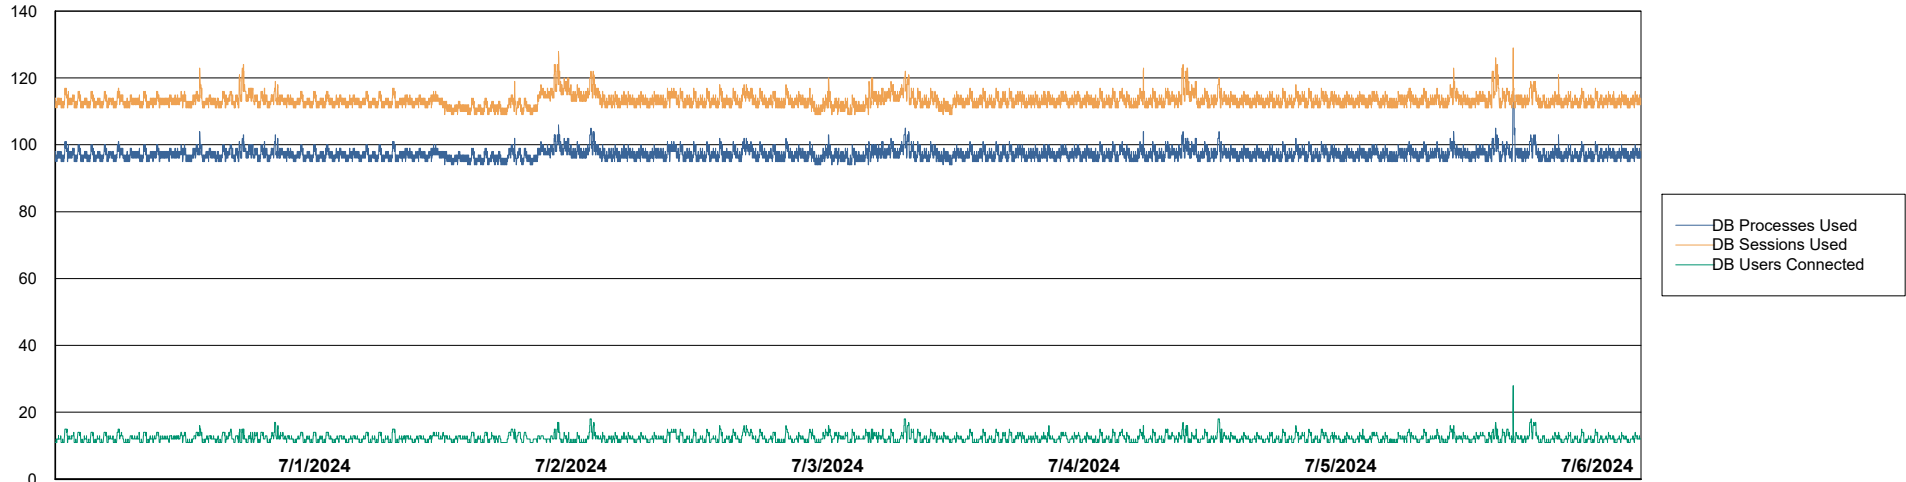

Database Performance ELJ_PRD_FRASEQXPRDDB03_ABS1