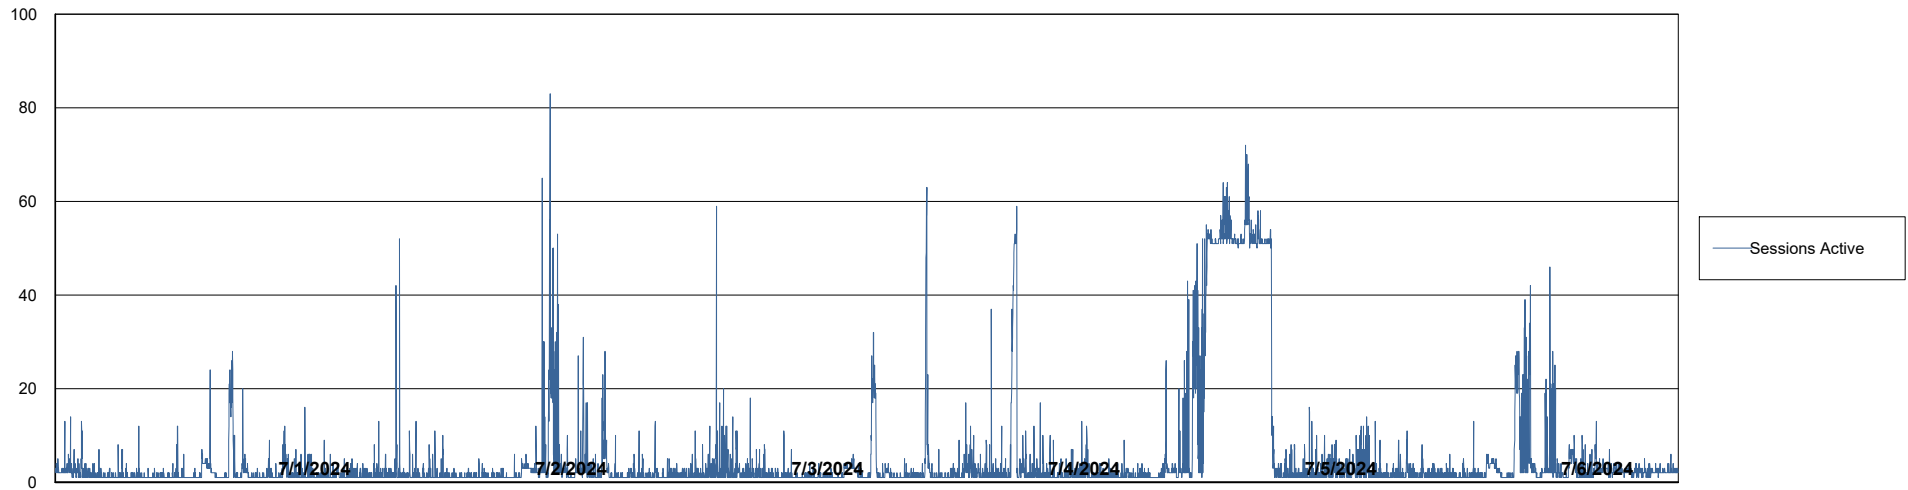

Weekly SLA Customer Report

Customer ELI_Production
Database ID 62

Database Performance ELI_PRD_FRASEQXPRDDB04-BI_ABS1

Weekly SLA Customer Report

Customer ELI_Production
Database ID 62

Database Performance ELI_PRD_FRASINTPRDDB01_ABS1