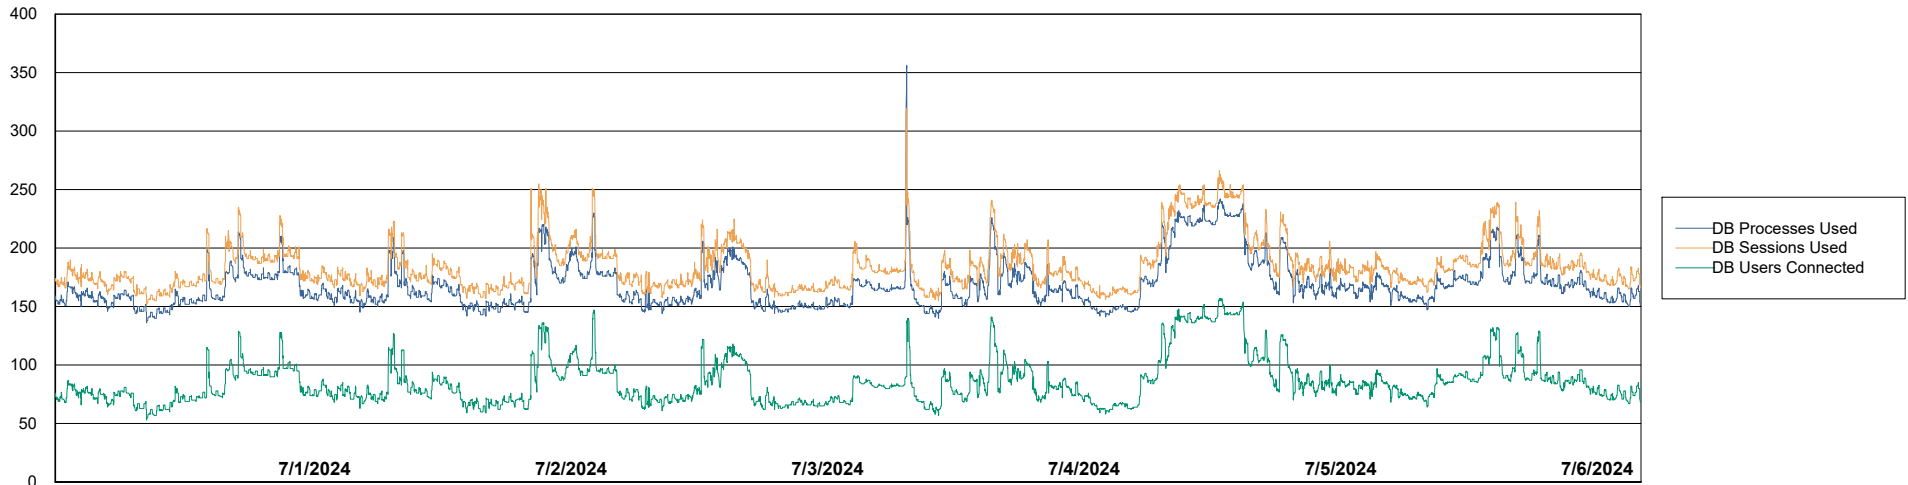

Weekly SLA Customer Report

Customer ELI_Production
Database ID 62

Database Performance ELI_PRD_FRASEQXPRDDB04-BI_ABS1

Weekly SLA Customer Report

Customer ELI_Production
Database ID 62

Database Performance ELI_PRD_FRASINTPRDDB01_ABS1