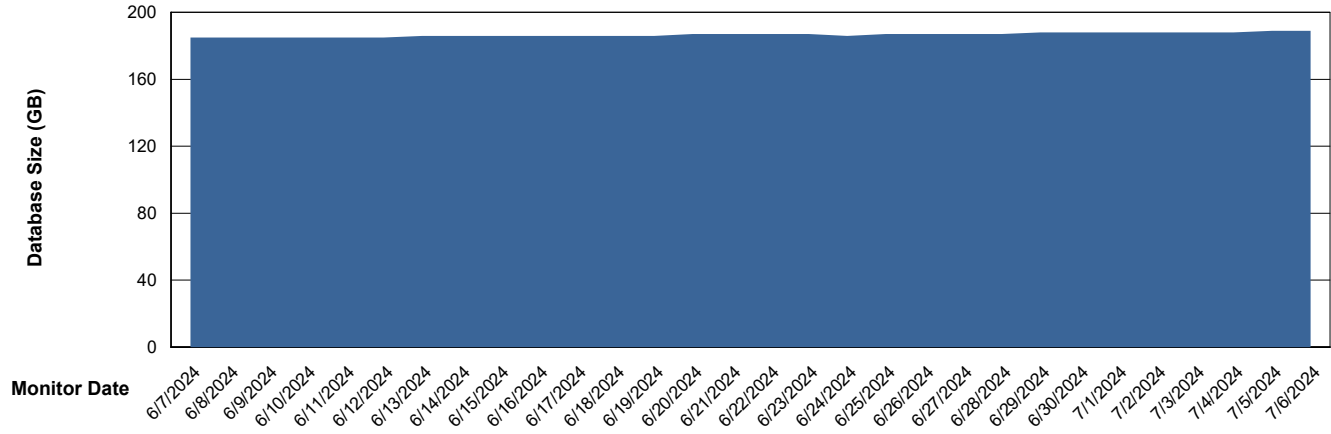

Weekly SLA Customer Report

Customer ELI_Production
Database ID 62

Database Performance ELI_PRD_FRASINTQUADB01_HSBABS1

DB Processes Max 1,000

Weekly SLA Customer Report

Customer ELI_Production
Database ID 62

DATABASE SIZE ELI_PRD_FRASEQXPRDDB04-BI_ABS1

Database growth over last month

DATABASE SIZE ELI_PRD_FRASINTPRDDB01_ABS1

Database growth over last month

Weekly SLA Customer Report

Customer ELI_Production
 Database ID 62