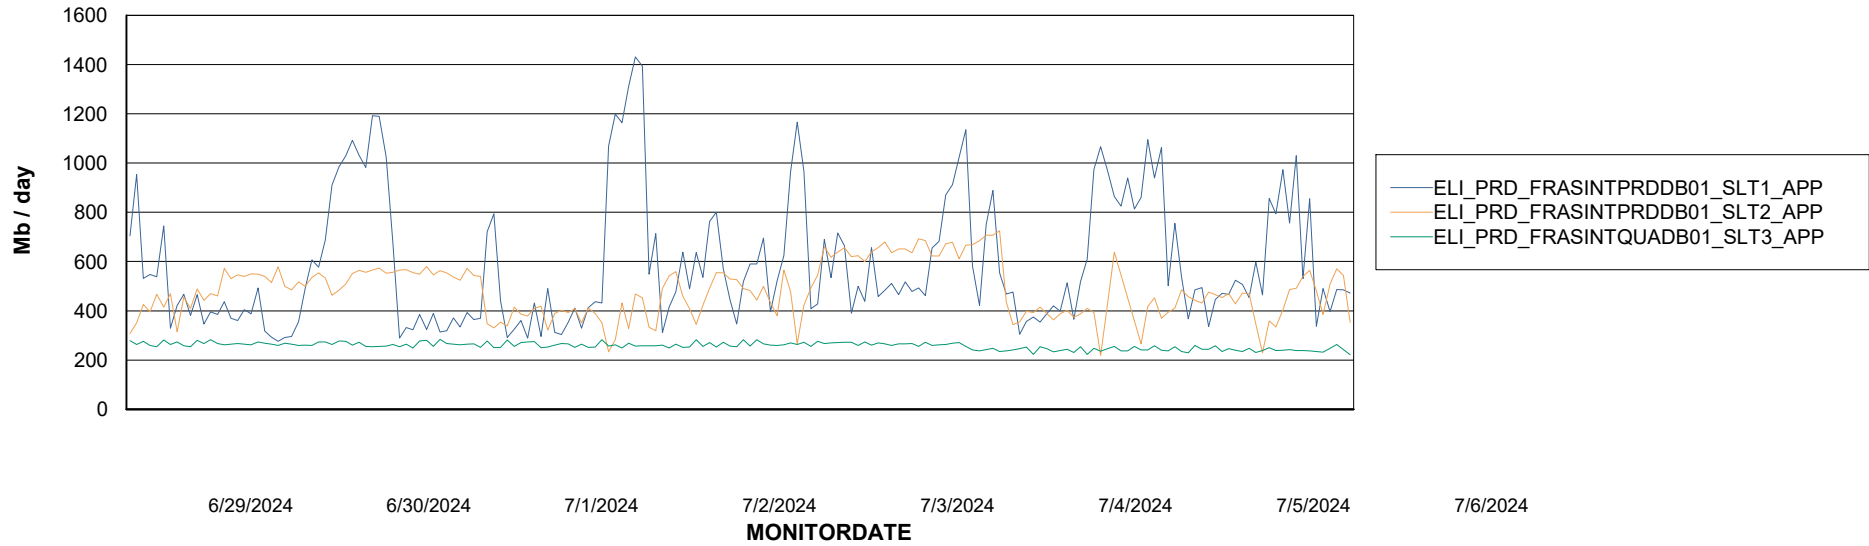

ABSSolute Application Server Services

Avg memory used per ABS Server Service