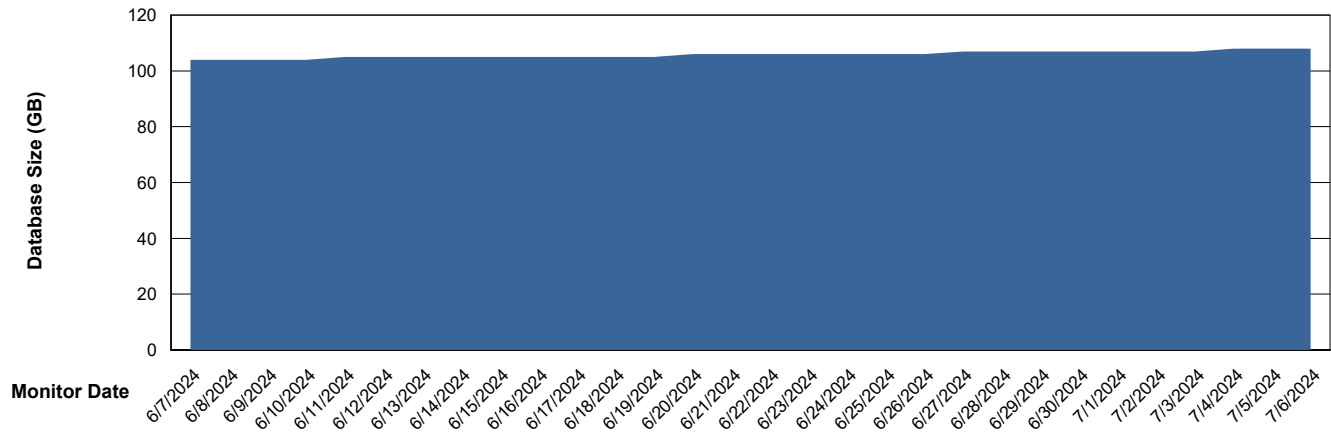

DATABASE SIZE ELI_PRD_FRASINTPRDDB01_ABS1

Database growth over last month