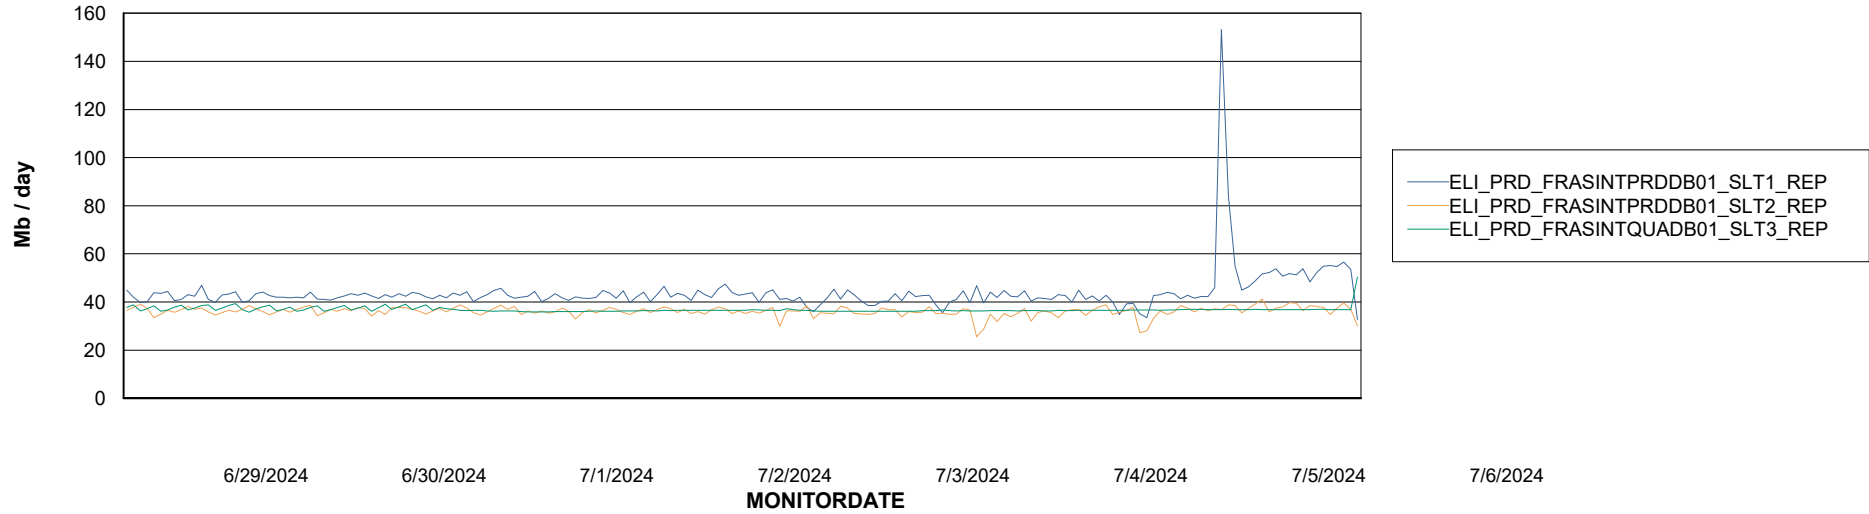

Avg memory used per ABS Server Service

Avg users per day per ABS server

Weekly SLA Customer Report

Customer ELI_Production
Database ID 62

ABSSolute Application ReportServer Services

Avg memory used per ReportServer Service