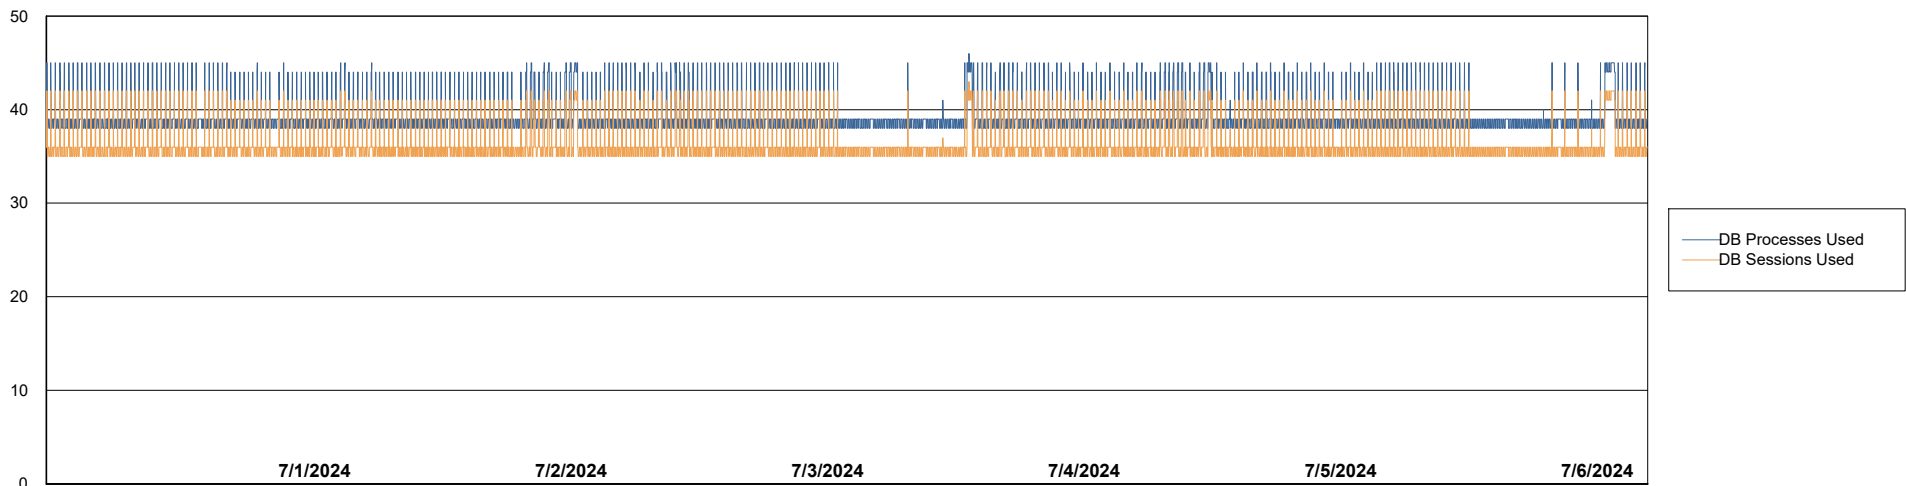

Database Performance ELI_PRD_FRASINTQUADB01_HSBABS1

DB Processes Max 1,000