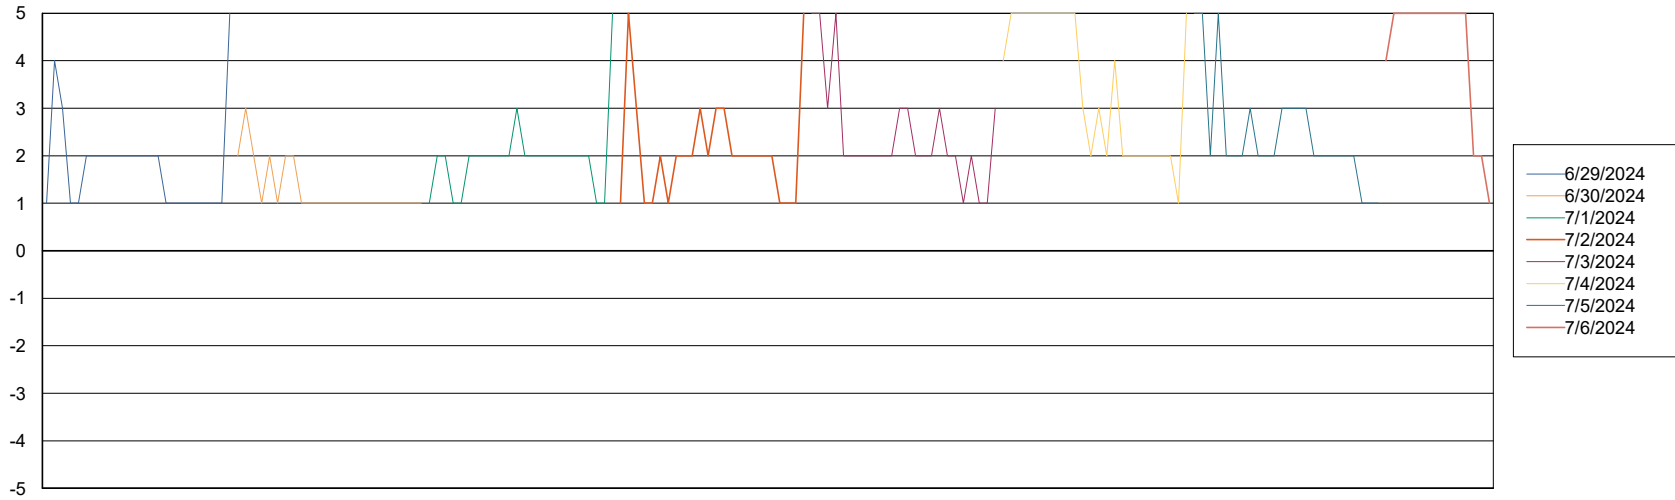

Standby Database Health   ELI_Production

Recovery lag for last 7 days