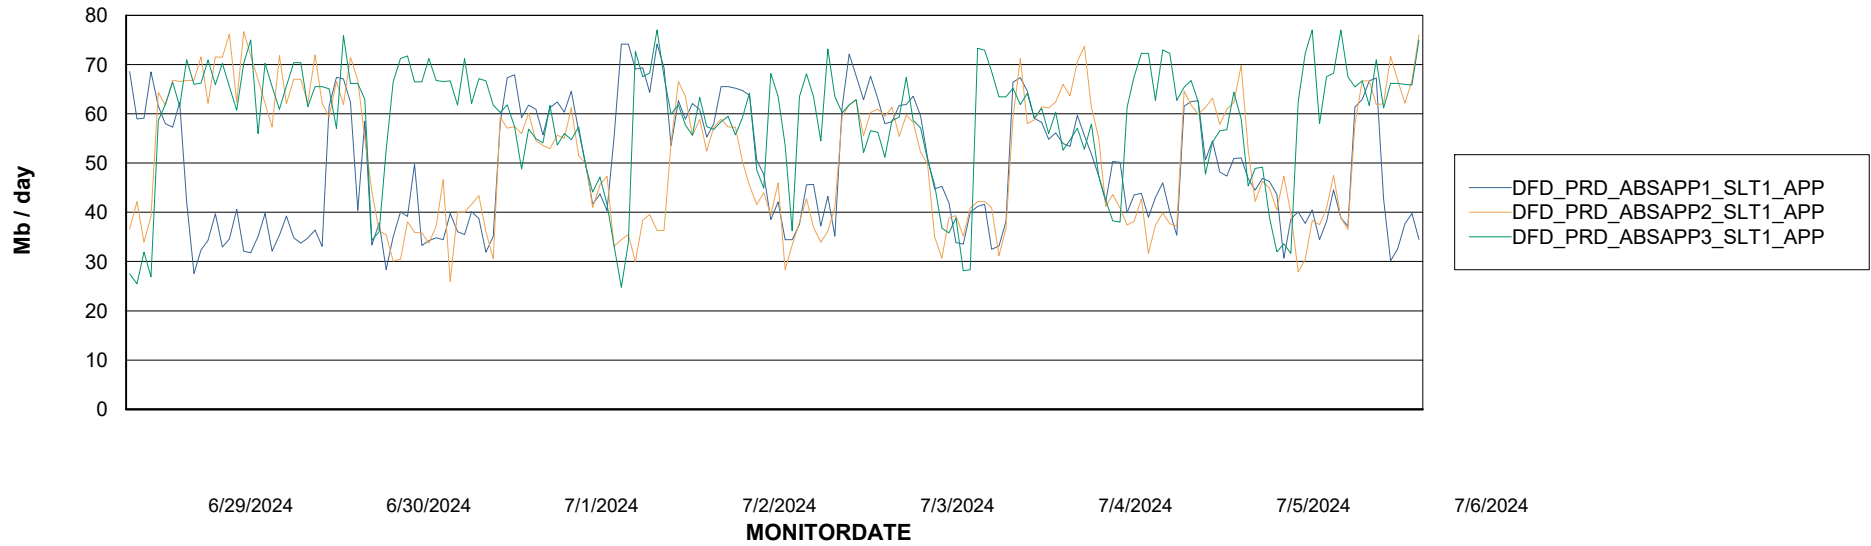

ABSSolute Application Server Services

Avg memory used per ABS Server Service