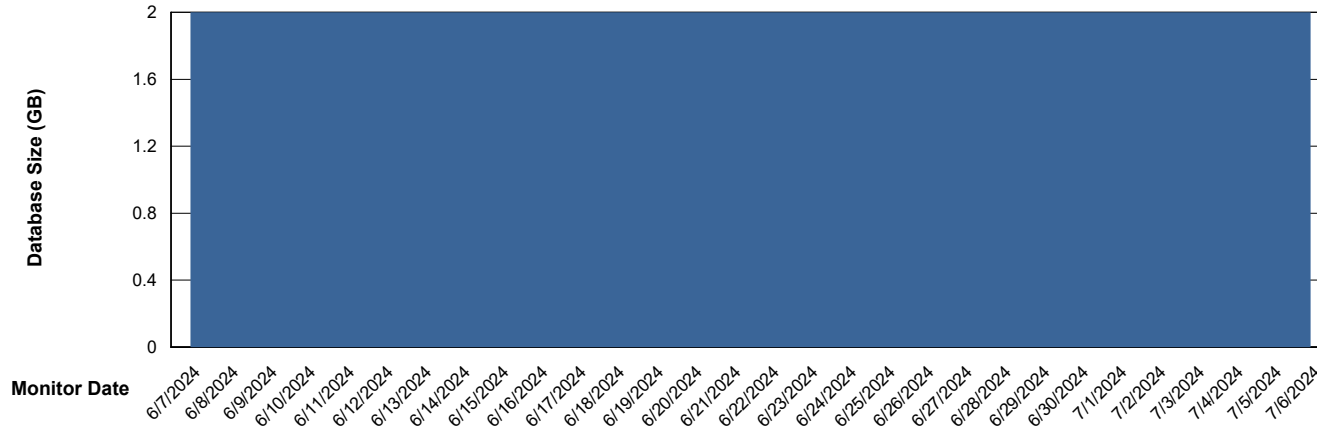

DB Processes Max 600

DB Processes Max 4

Weekly SLA Customer Report

Customer DFD_Production
Database ID 39

DATABASE SIZE DFD_PRD_S-S-ABSBI-V_ABS1

Database growth over last month

DATABASE SIZE DFD_PRD_S-S-ORACLE01-F_ABS1