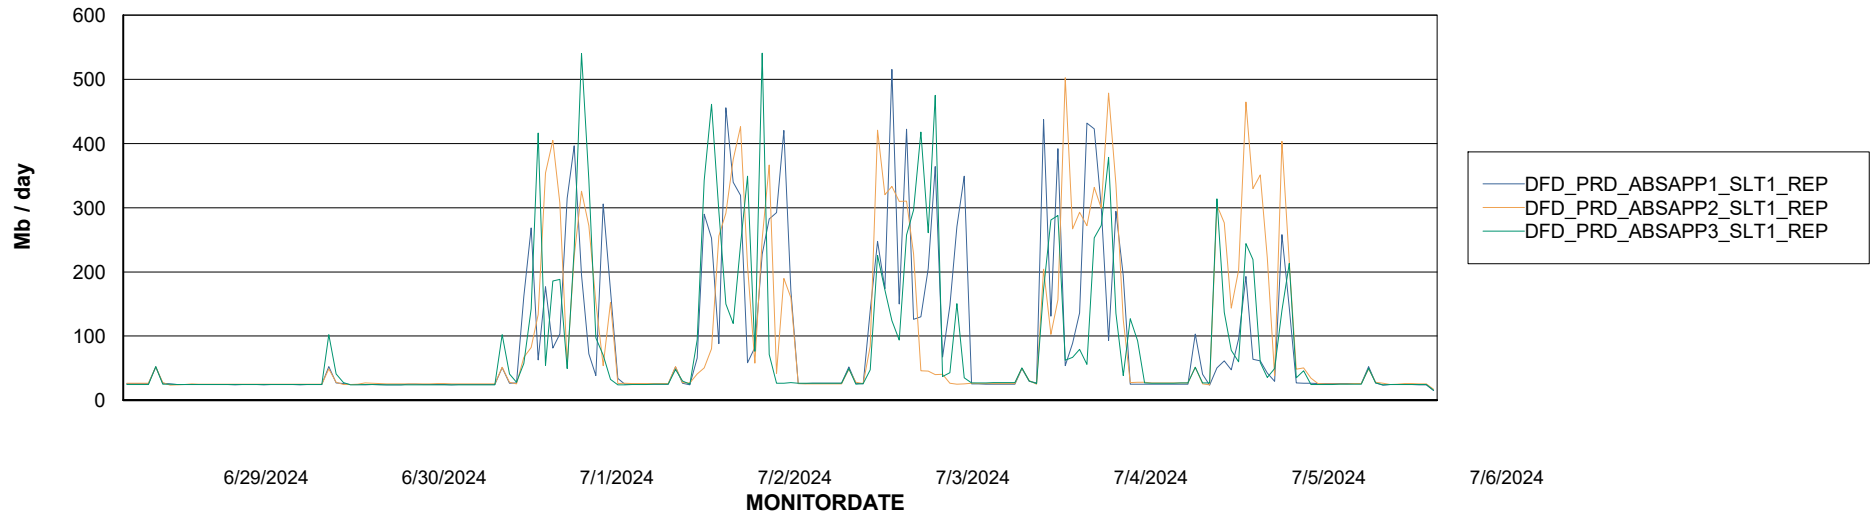

ABSSolute Application ReportServer Services

Avg memory used per ReportServer Service