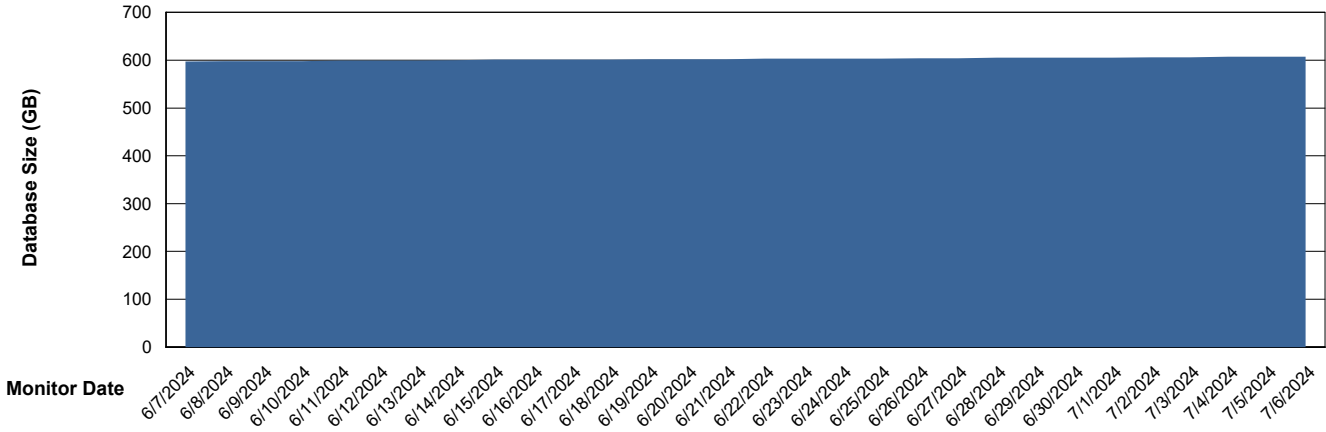

Weekly SLA Customer Report

Customer CUS_Production (24/7)
Database ID 131

Database Performance CUS_PRD_ABSDB1_ABS1

Weekly SLA Customer Report

Customer CUS_Production (24/7)
Database ID 131

Database Performance CUS_PRD_ABSDB2_HSBABS1

DB Processes Max 1,000

Weekly SLA Customer Report

Customer CUS_Production (24/7)
 Database ID 131

DATABASE SIZE CUS_PRD_ABSDB1_ABS1

Database growth over last month

Database Tablespace CUS_PRD_ABSDB1_ABS1

Date	Tablespace Name	Filesize (Gb)	Usedsize (Gb)	Percentage free
7/6/2024	ABSDATA	273	228	17
	INDX	444	364	18
7/5/2024	ABSDATA	273	227	17
	INDX	444	364	18
7/4/2024	ABSDATA	273	228	17
	INDX	444	363	18
7/3/2024	ABSDATA	273	227	17
	INDX	444	363	18
7/2/2024	ABSDATA	273	227	17
	INDX	444	363	18
7/1/2024	ABSDATA	273	227	17
	INDX	444	363	18
6/30/2024	ABSDATA	273	227	17
	INDX	429	363	15

Weekly SLA Customer Report

Customer CUS_Production (24/7)
Database ID 131

Standby Database Health CUS_Production (24/7)

Recovery lag for last 7 days

Weekly SLA Customer Report

Customer CUS_Production (24/7)
Database ID 131