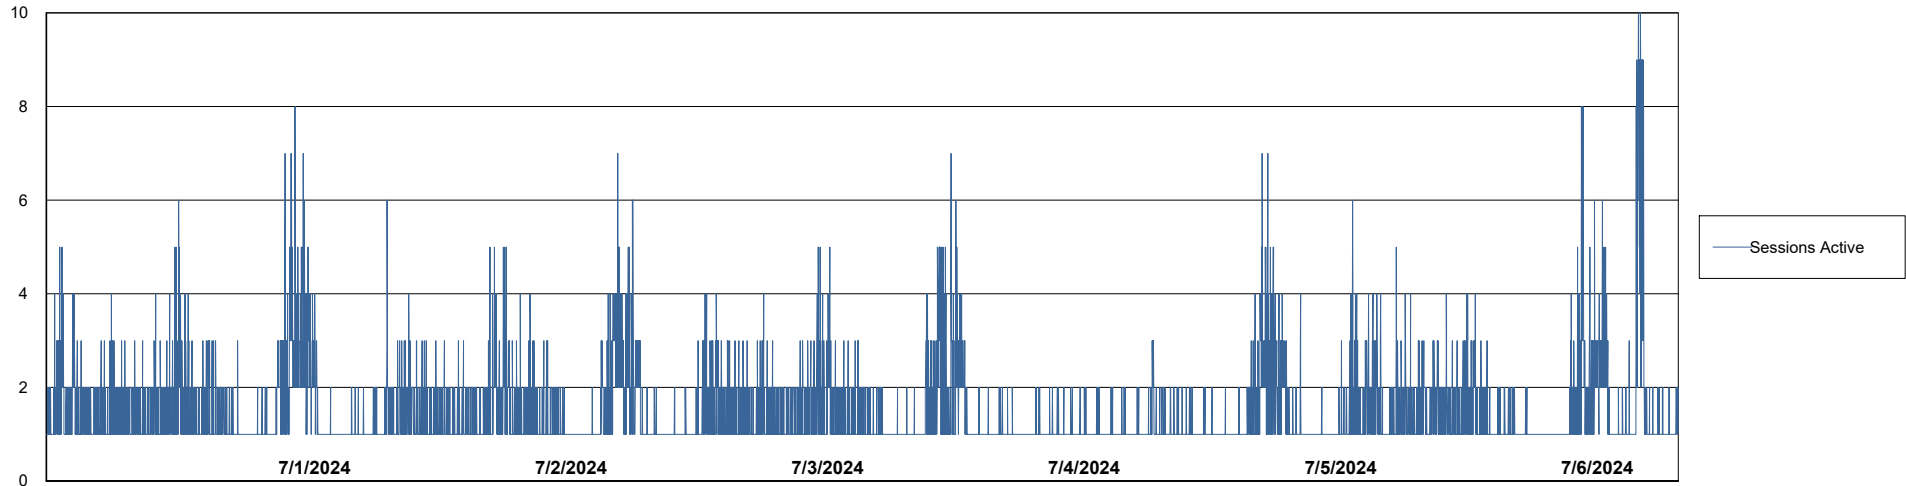

Weekly SLA Customer Report

Customer CUS_Production (24/7)
Database ID 131

Harddisk Usage CUS_PRD_ABSWEBPROD

	Free disk space on C: (%)	Total disk space on C: (Gb)	Used disk space on C: (Gb)
7/6/2024	89	199	23
7/5/2024	89	199	23
7/4/2024	89	199	23
7/3/2024	89	199	23
7/2/2024	89	199	23
7/1/2024	89	199	23
6/30/2024	89	199	23

Weekly SLA Customer Report

Customer CUS_Production (24/7)
Database ID 131

Database Performance CUS_PRD_ABSDB1_ABS1

Weekly SLA Customer Report

Customer CUS_Production (24/7)
Database ID 131

Database Performance CUS_PRD_ABSDB2_HSBABS1