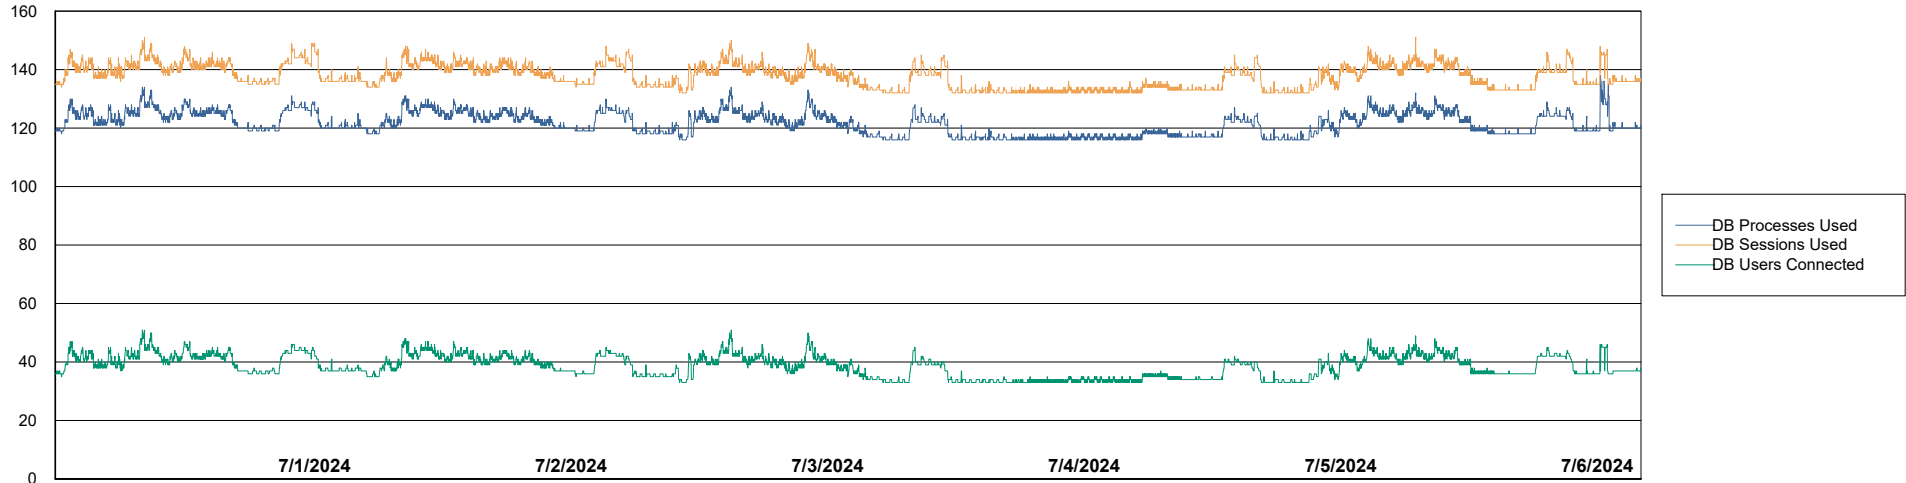

Weekly SLA Customer Report

Customer CUS_Production (24/7)
Database ID 131

Harddisk Usage CUS_PRD_ABSWEBPROD

	Free disk space on C: (%)	Total disk space on C: (Gb)	Used disk space on C: (Gb)
7/6/2024	89	199	23
7/5/2024	89	199	23
7/4/2024	89	199	23
7/3/2024	89	199	23
7/2/2024	89	199	23
7/1/2024	89	199	23
6/30/2024	89	199	23

Weekly SLA Customer Report

Customer CUS_Production (24/7)
Database ID 131

Database Performance CUS_PRD_ABSDB1_ABS1

Weekly SLA Customer Report

Customer CUS_Production (24/7)
Database ID 131

Database Performance CUS_PRD_ABSDB2_HSBABS1