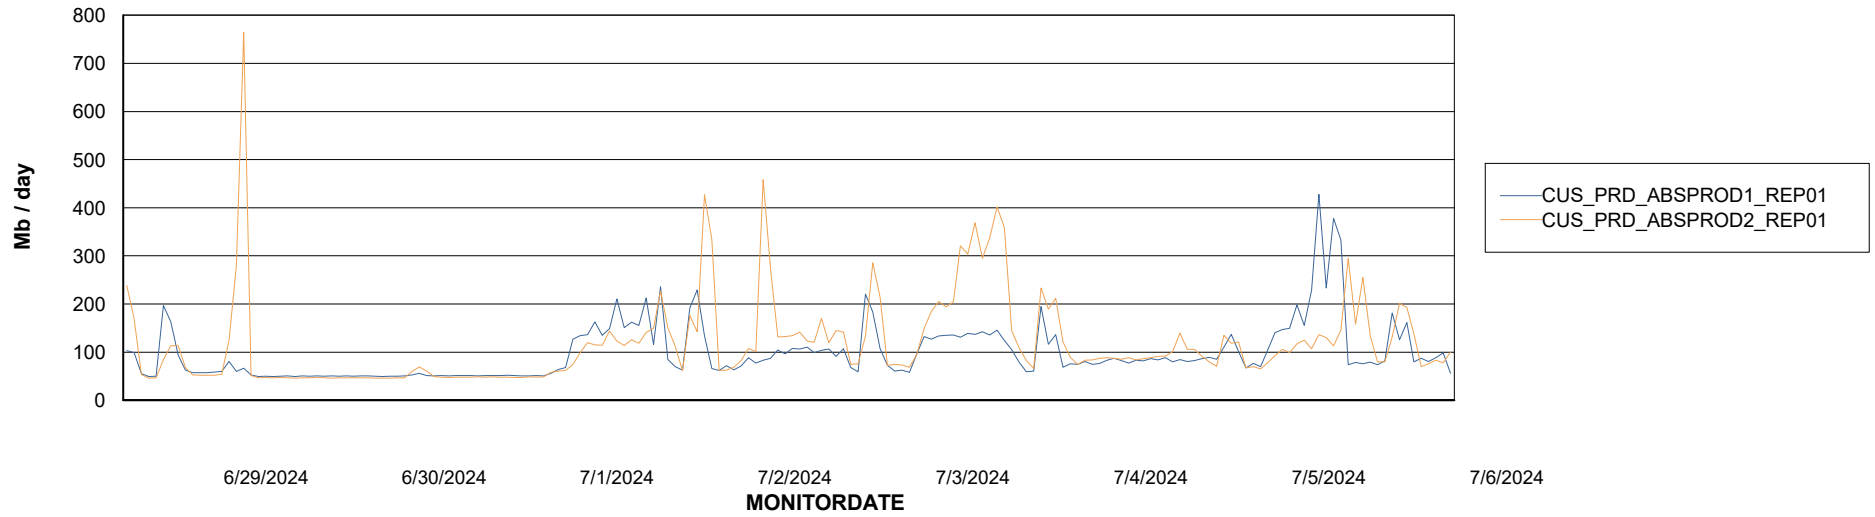

ABSSolute Application ReportServer Services

Avg memory used per ReportServer Service