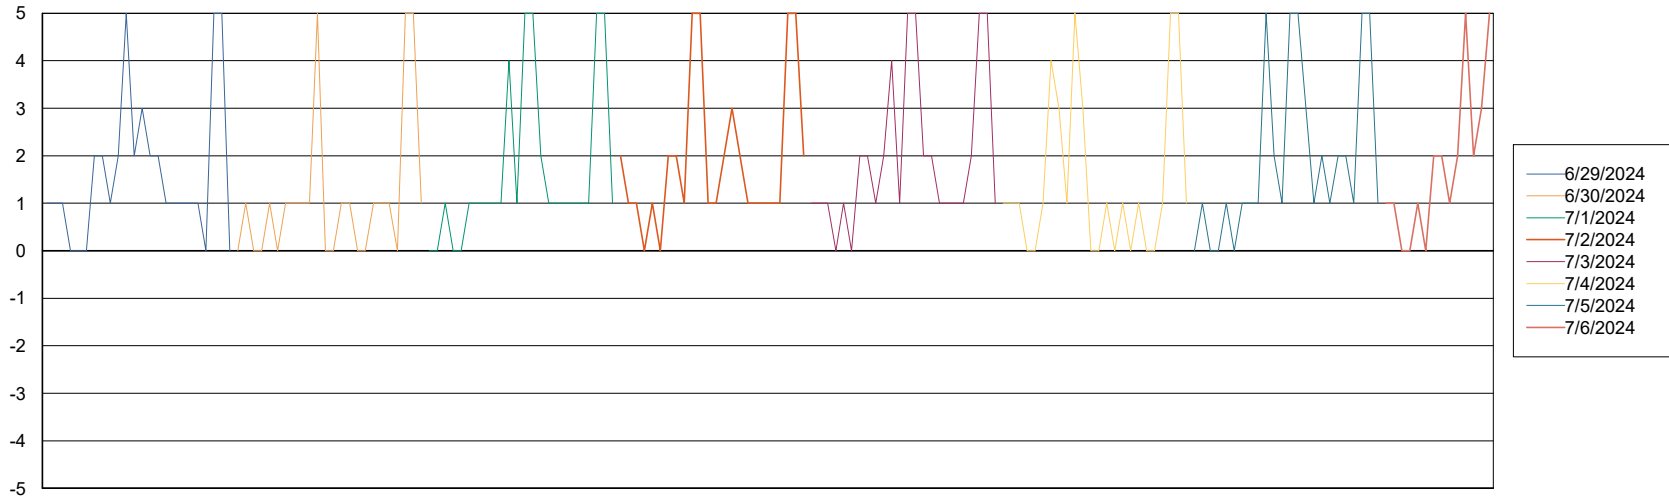

Recovery lag for last 7 days