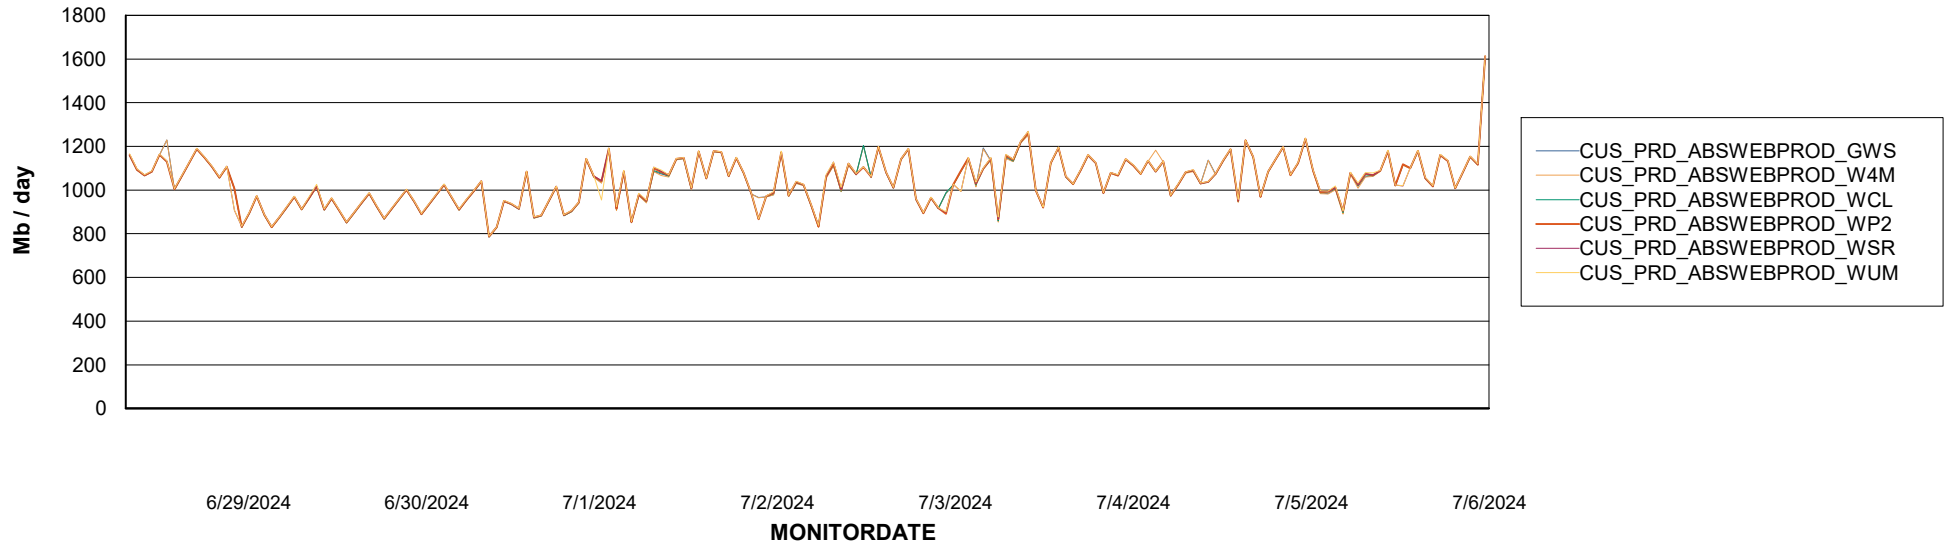

Avg memory used per ReportServer Service

Weekly SLA Customer Report

Customer CUS_Production (24/7)
Database ID 131

ABSSolute Web Component Services

Avg memory used per ABS Web component

Weekly SLA Customer Report