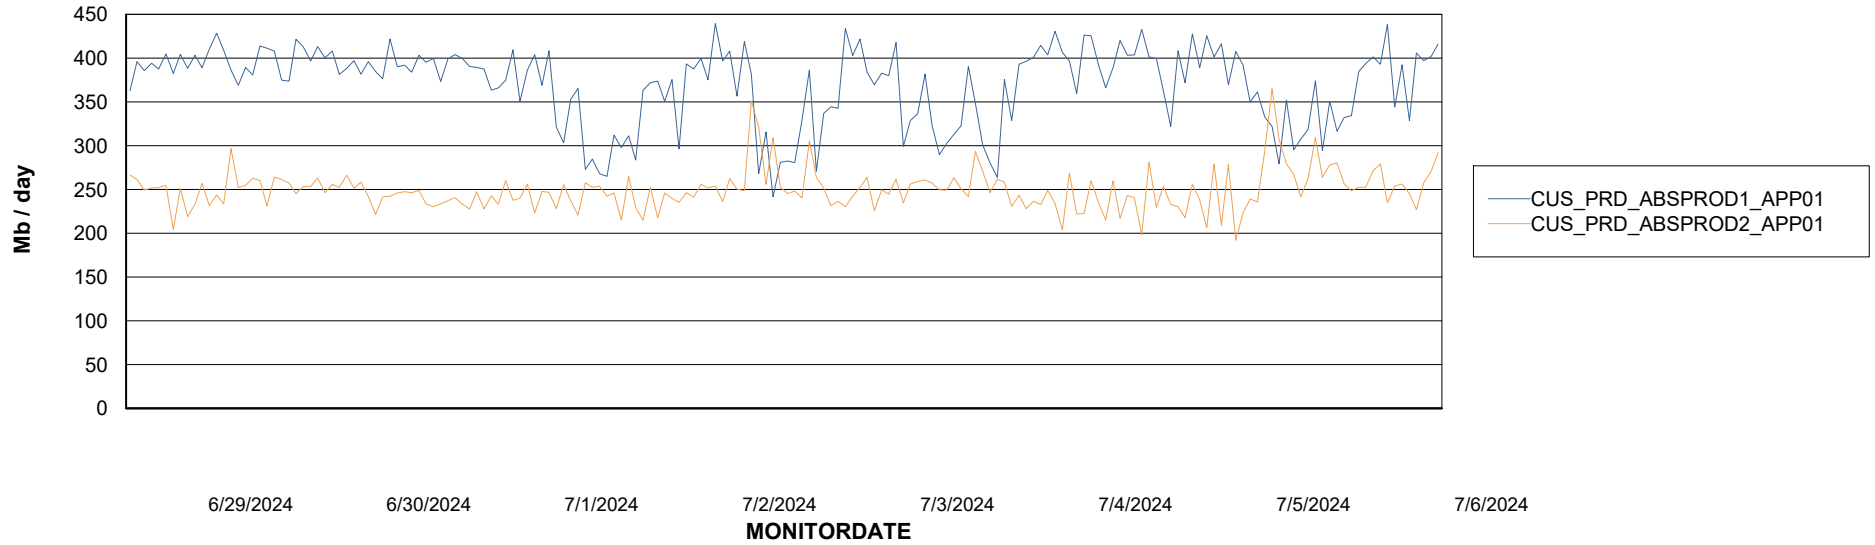

ABSSolute Application Server Services

Avg memory used per ABS Server Service