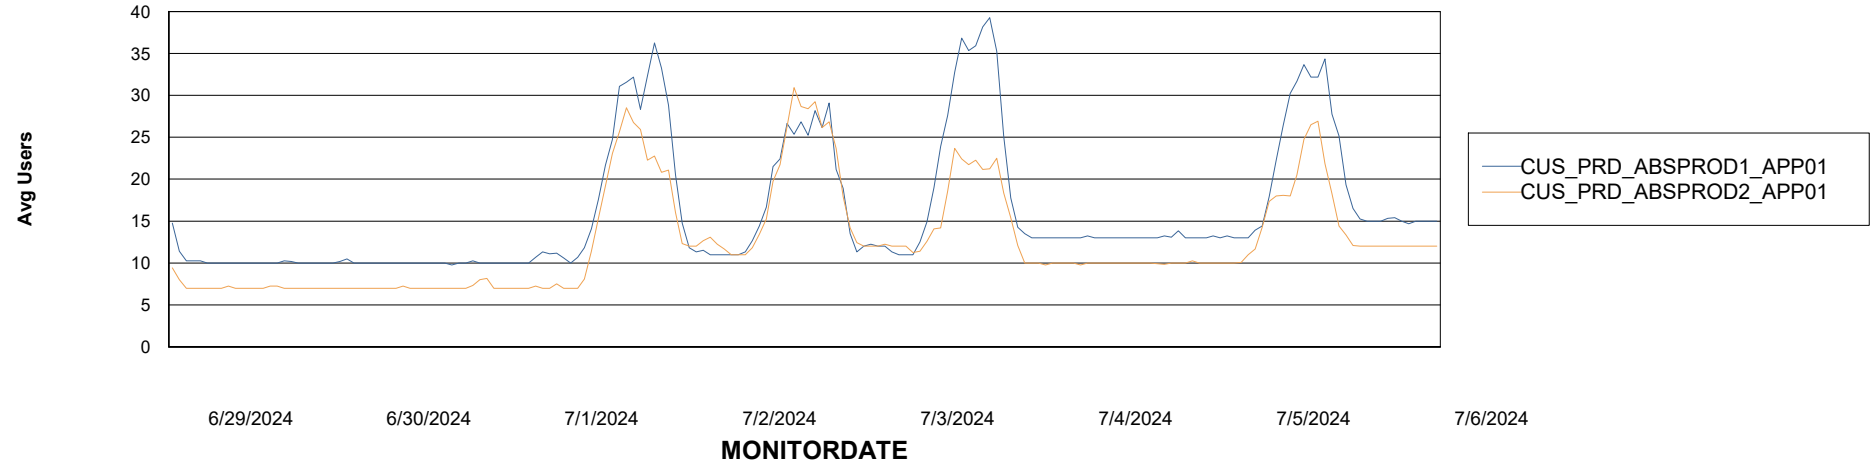

Avg users per day per ABS server