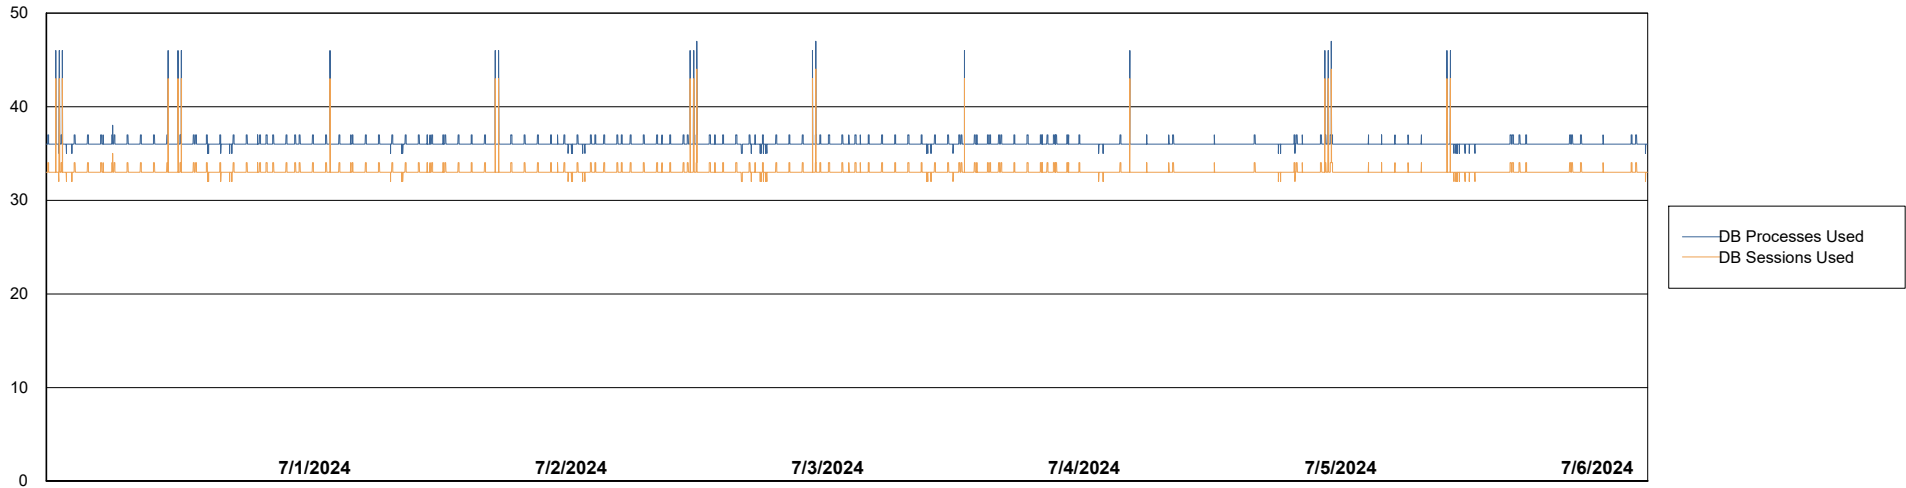

Database Performance CUS_PRD_ABSDB2_HSBABS1

DB Processes Max 1,000