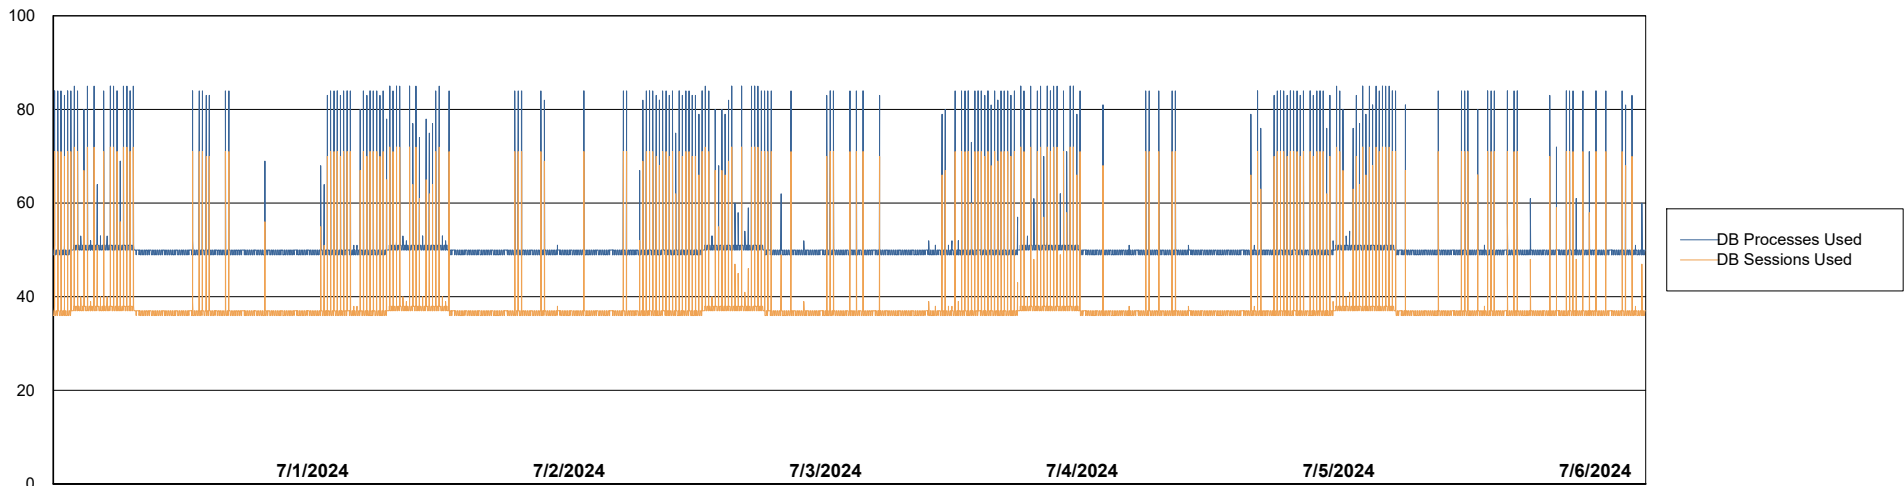

Database Performance CLO_PRD_CLO-ORA02_HSBABS1

DB Processes Max 1,000