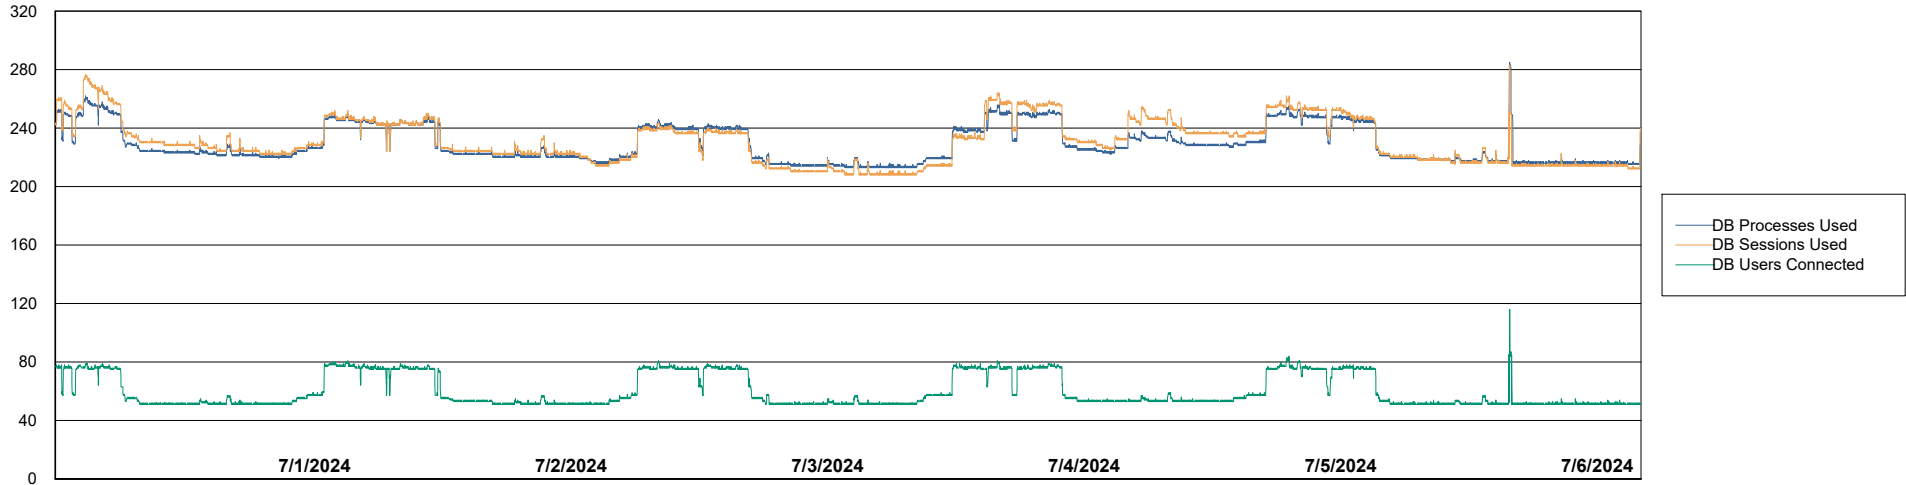

Database Performance CLO_PRD_CLO-ORA01_ABS1