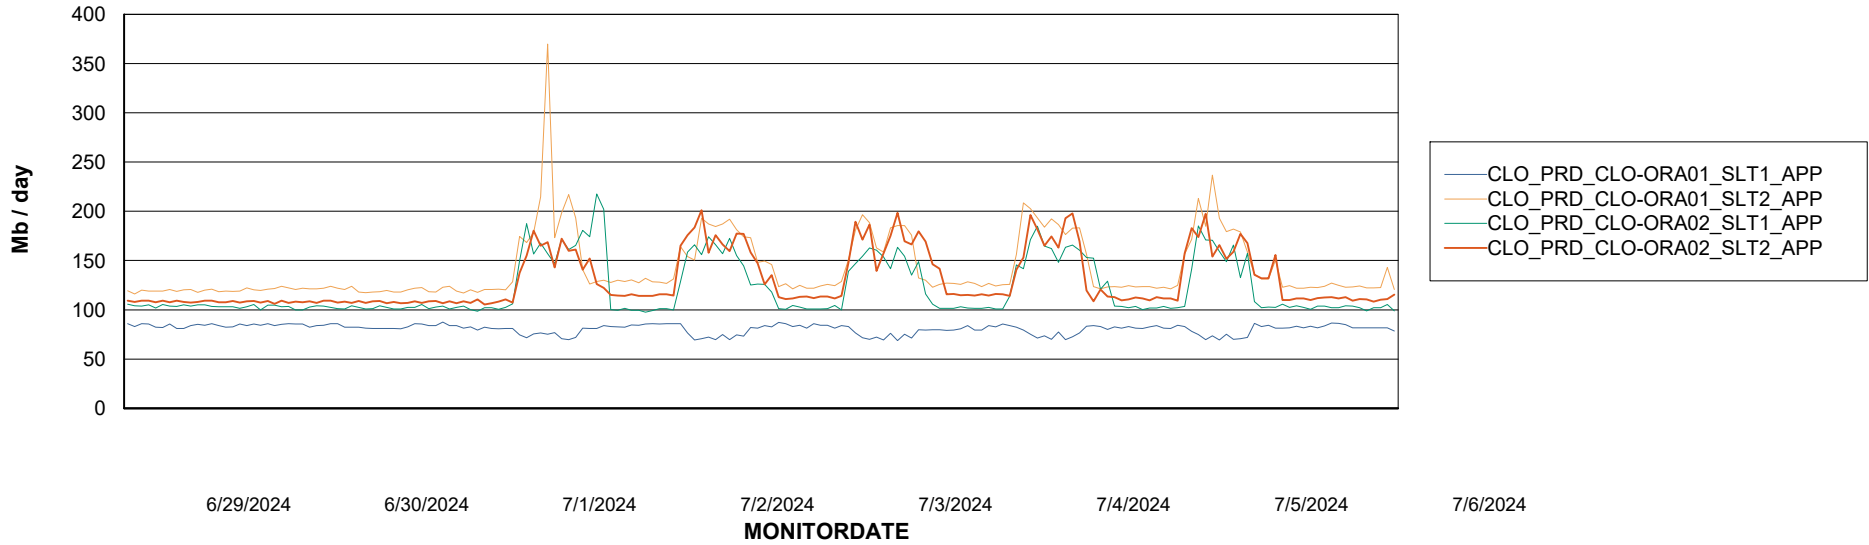

ABSSolute Application Server Services

Avg memory used per ABS Server Service