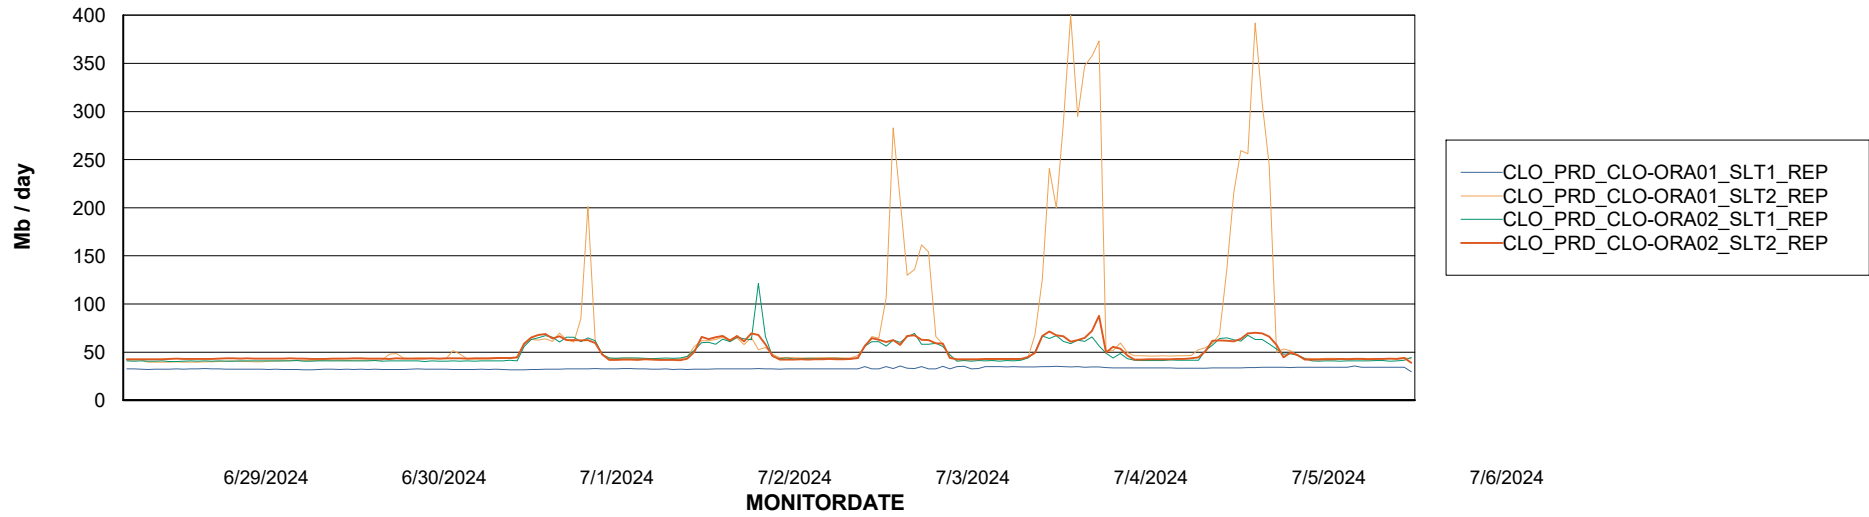

ABSSolute Application ReportServer Services

Avg memory used per ReportServer Service