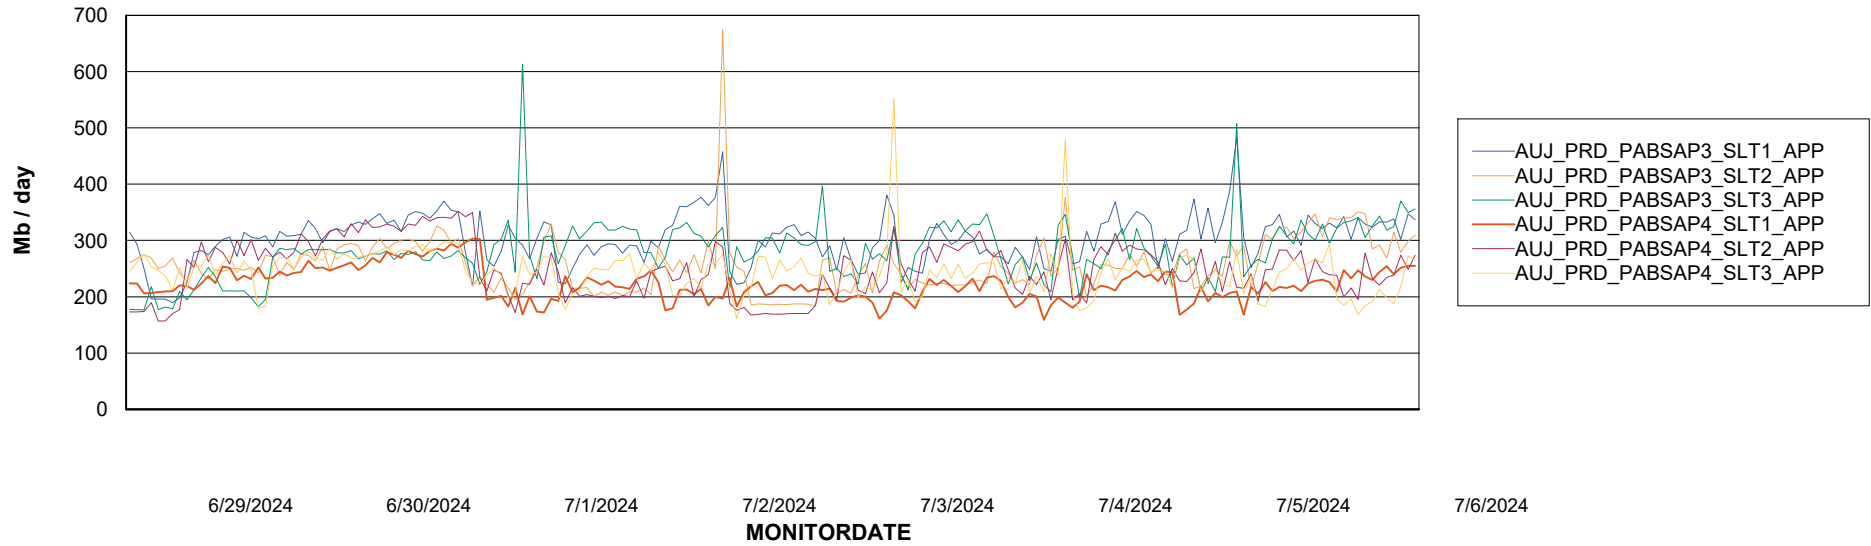

ABSSolute Application Server Services

Avg memory used per ABS Server Service