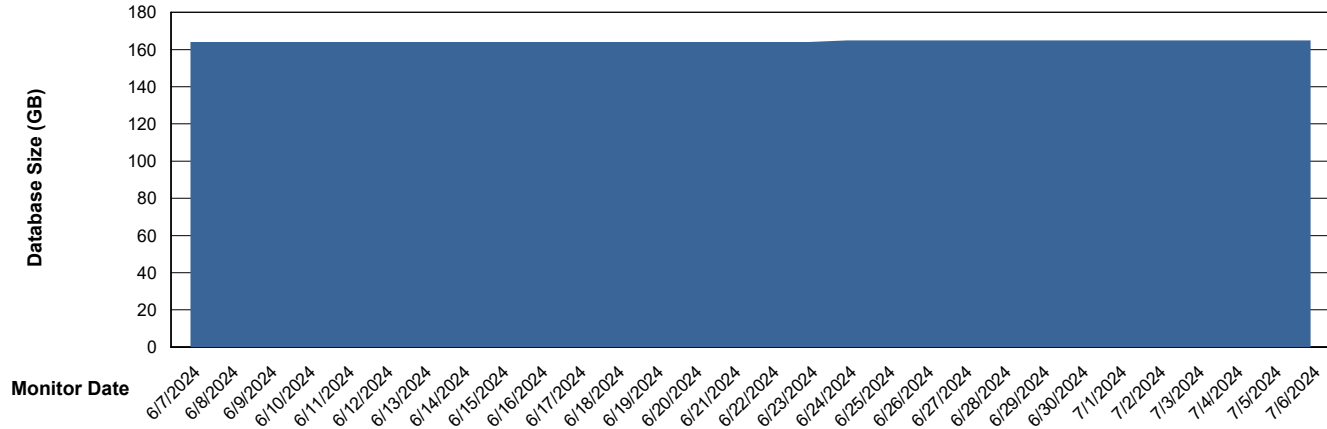

Weekly SLA Customer Report

Customer AUJ_Production
Database ID 185

Database Performance AUJ_BI2_DB

Weekly SLA Customer Report

Customer AUJ_Production
Database ID 185

Database Performance AUJ_DB2_Primary

Weekly SLA Customer Report

Customer AUJ_Production
Database ID 185

DATABASE SIZE AUJ_BI2_DB

Database growth over last month

DATABASE SIZE AUJ_DB2_Primary

Database growth over last month

Weekly SLA Customer Report

Customer AUJ_Production
Database ID 185