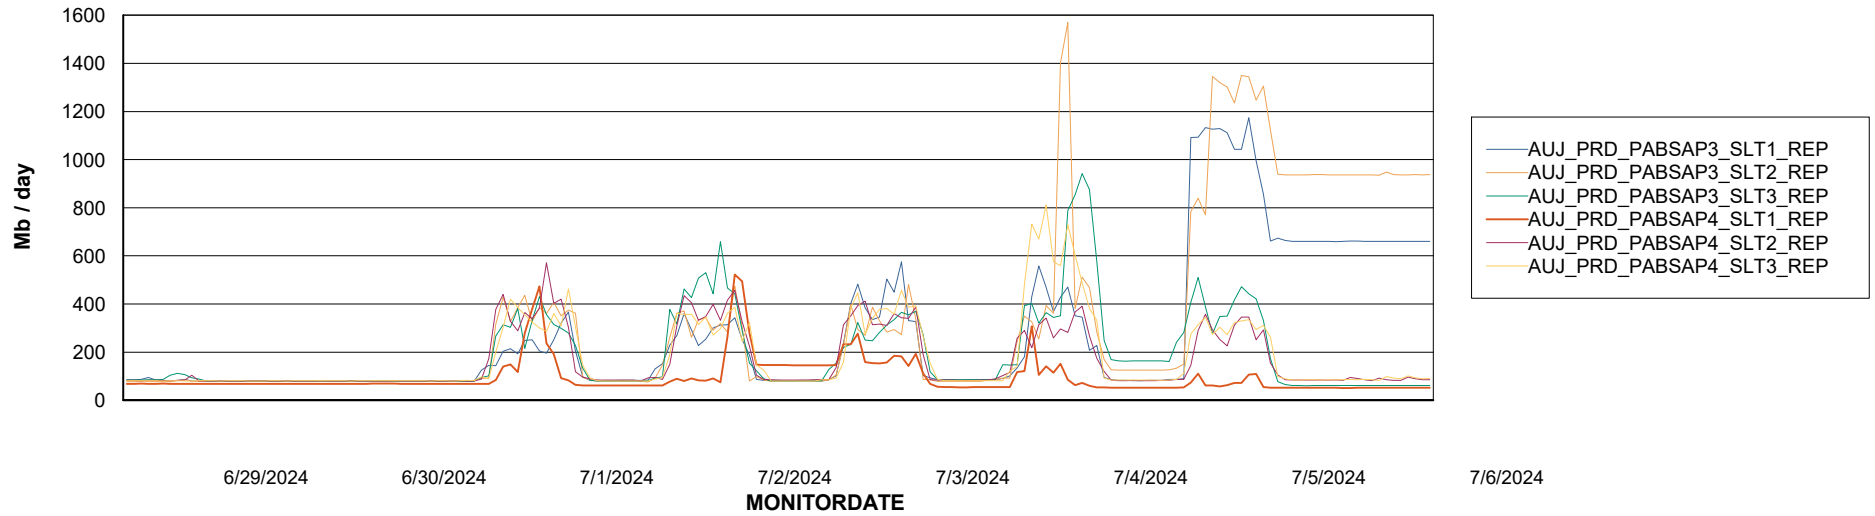

ABSSolute Application ReportServer Services

Avg memory used per ReportServer Service