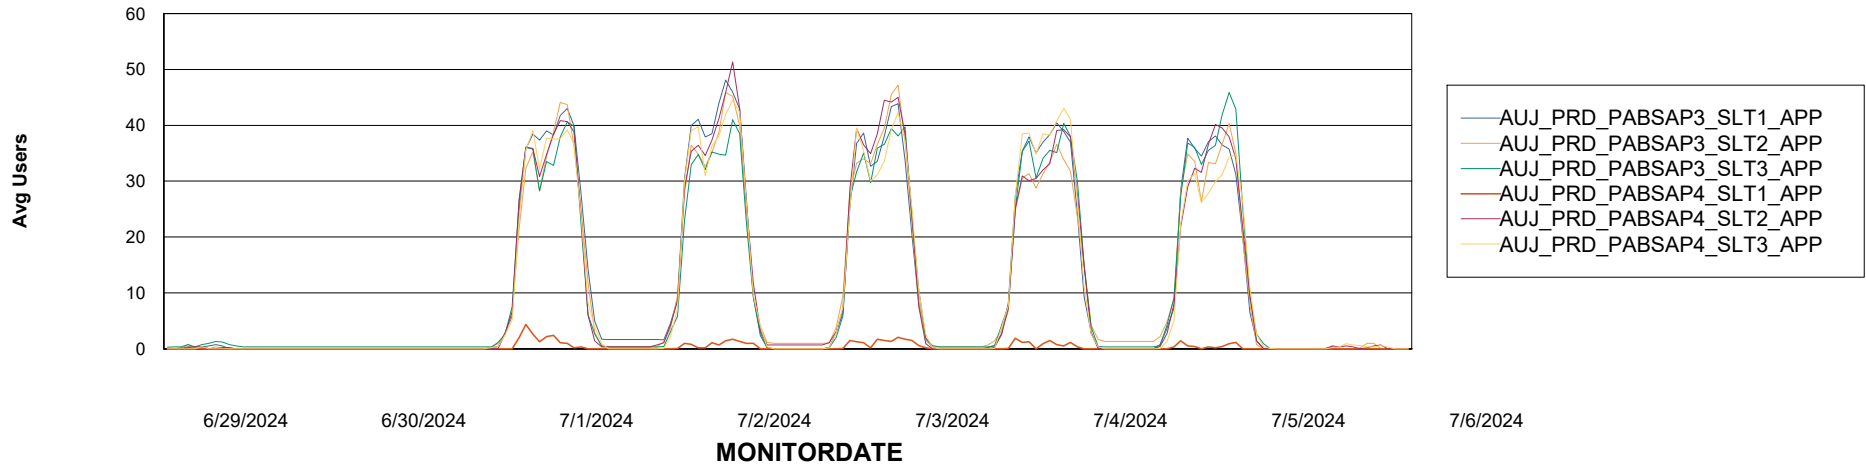

Weekly SLA Customer Report

Customer AUJ_Production
Database ID 185

ABSSolute Application Server Services

Avg memory used per ABS Server Service

Avg users per day per ABS server

Weekly SLA Customer Report

Customer AUJ_Production
Database ID 185