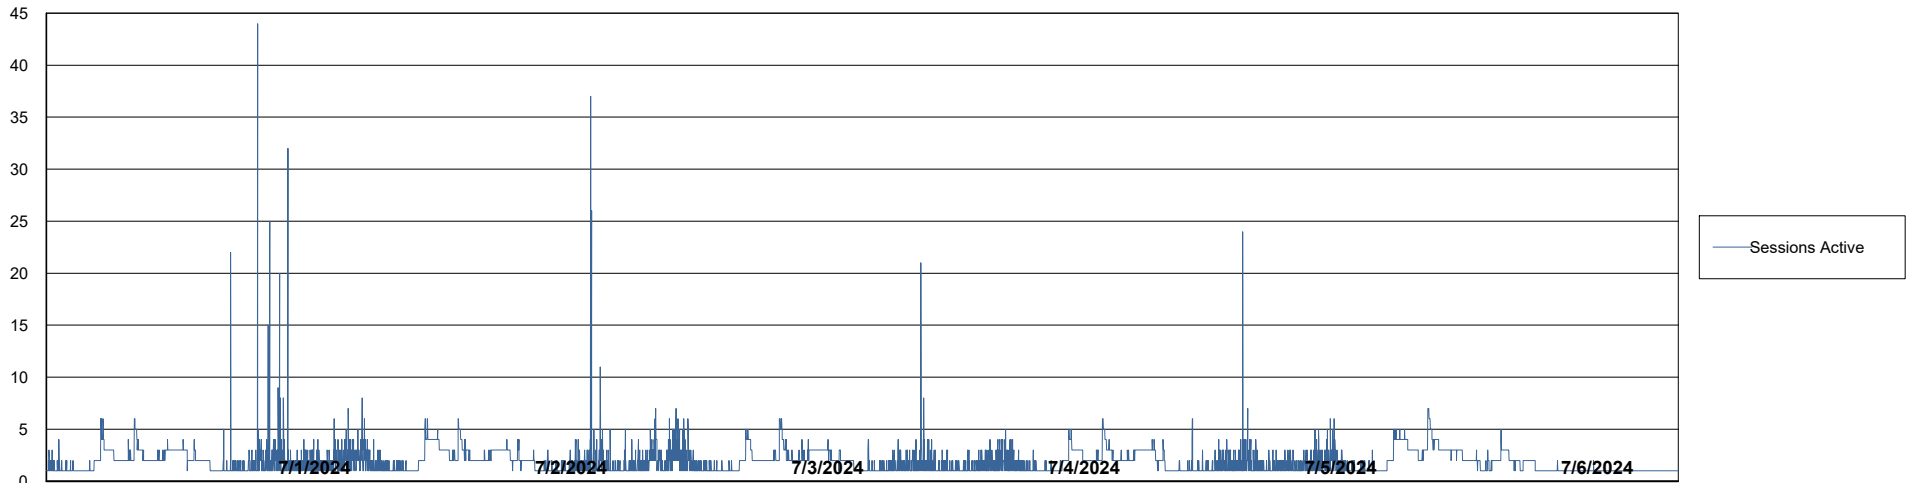

Weekly SLA Customer Report

Customer AUJ_Production
Database ID 185

Database Performance AUJ_BI2_DB

Weekly SLA Customer Report

Customer AUJ_Production
Database ID 185

Database Performance AUJ_DB2_Primary

Weekly SLA Customer Report