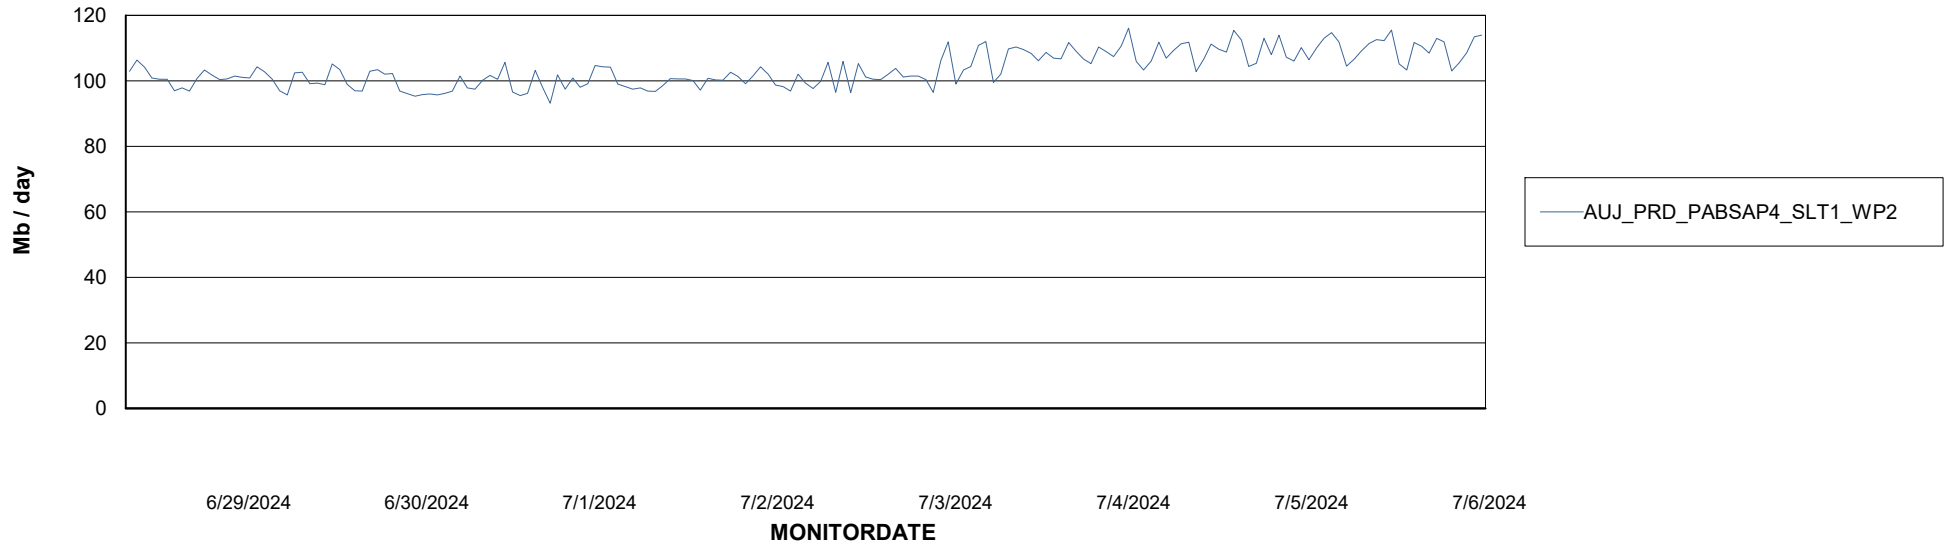

ABSSolute Application ReportServer Services

Avg memory used per ReportServer Service

Weekly SLA Customer Report

Customer AUJ_Production
Database ID 185

ABSSolute Web Component Services

Avg memory used per ABS Web component