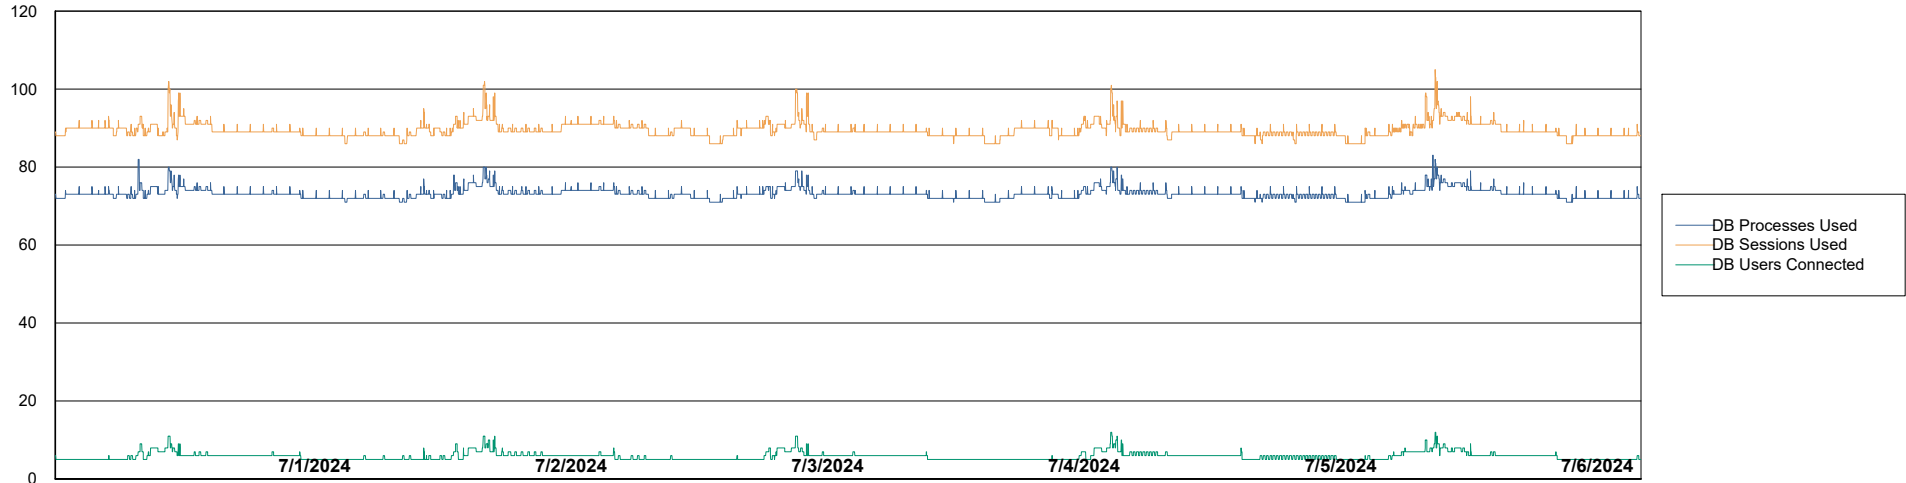

Weekly SLA Customer Report

Customer AUJ_Production
Database ID 185

Harddisk Usage AUJ_PRD_PABSWEB1

	Free disk space on / (%)	Total disk space on / (Gb)	Used disk space on / (Gb)	Free disk space on /abs (%)	Total disk space on /abs (Gb)	Used disk space on /abs (Gb)
7/6/2024	78	40	9	99	60	1
7/5/2024	78	40	9	99	60	1
7/4/2024	78	40	9	99	60	1
7/3/2024	78	40	9	99	60	1
7/2/2024	78	40	9	99	60	1
7/1/2024	78	40	9	99	60	1
6/30/2024	78	40	9	99	60	1

Weekly SLA Customer Report

Customer AUJ_Production
Database ID 185

Database Performance AUJ_BI2_DB

Weekly SLA Customer Report

Customer AUJ_Production
Database ID 185

Database Performance AUJ_DB2_Primary

Weekly SLA Customer Report