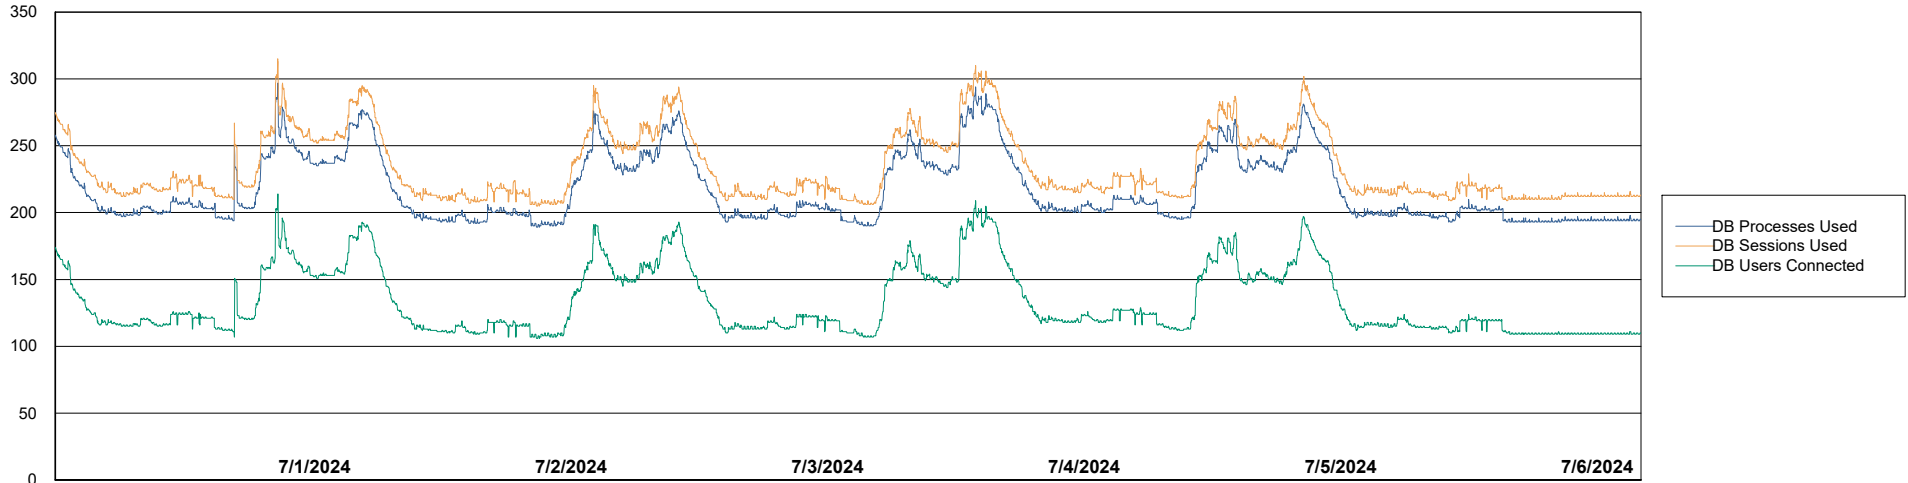

Weekly SLA Customer Report

Customer AUJ_Production
Database ID 185

Database Performance AUJ_BI2_DB

Weekly SLA Customer Report

Customer AUJ_Production
Database ID 185

Database Performance AUJ_DB2_Primary

Weekly SLA Customer Report