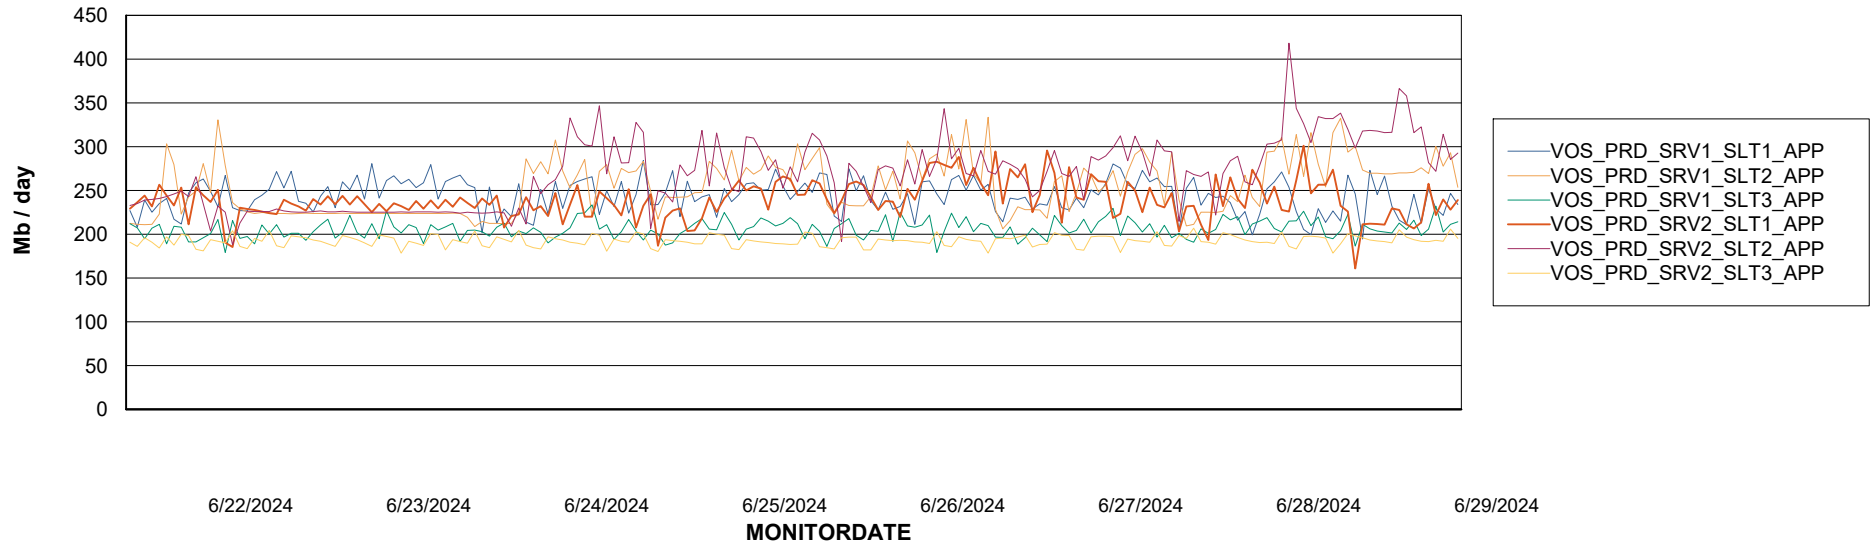

ABSSolute Application Server Services

Avg memory used per ABS Server Service