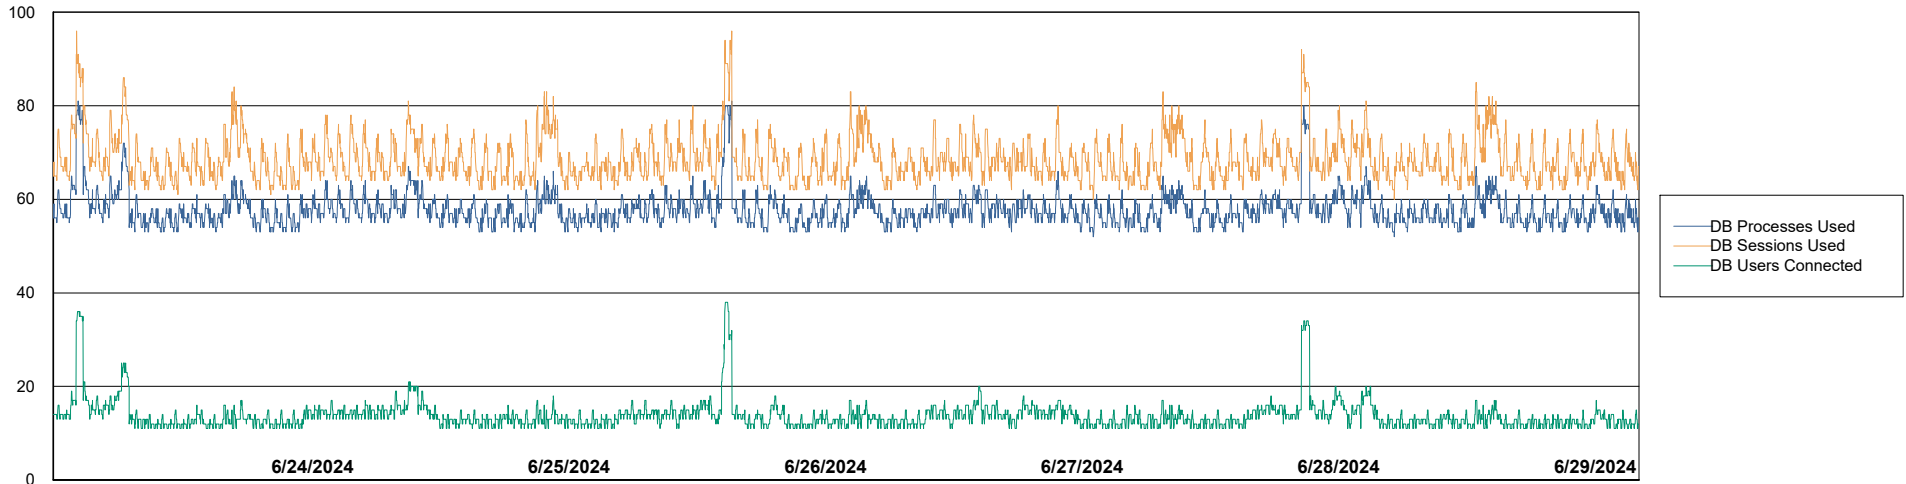

Database Performance VOS_PRD_ABSBI-2018_ABS1