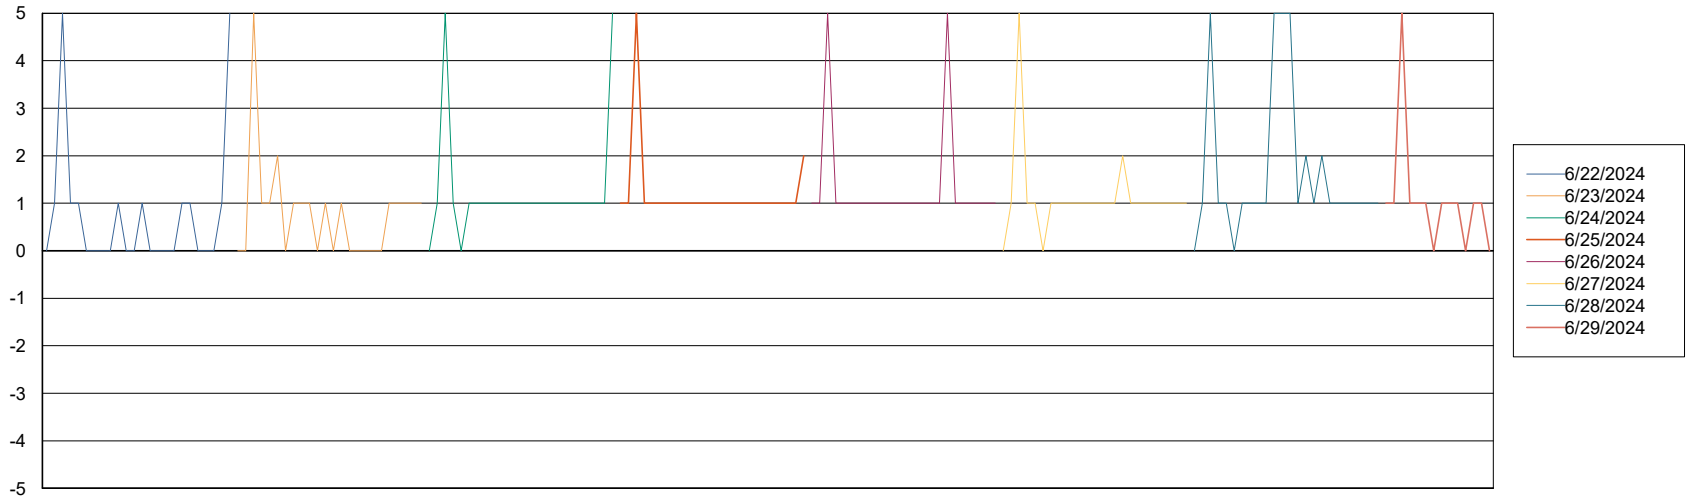

Standby Database Health VOS_Production

Recovery lag for last 7 days