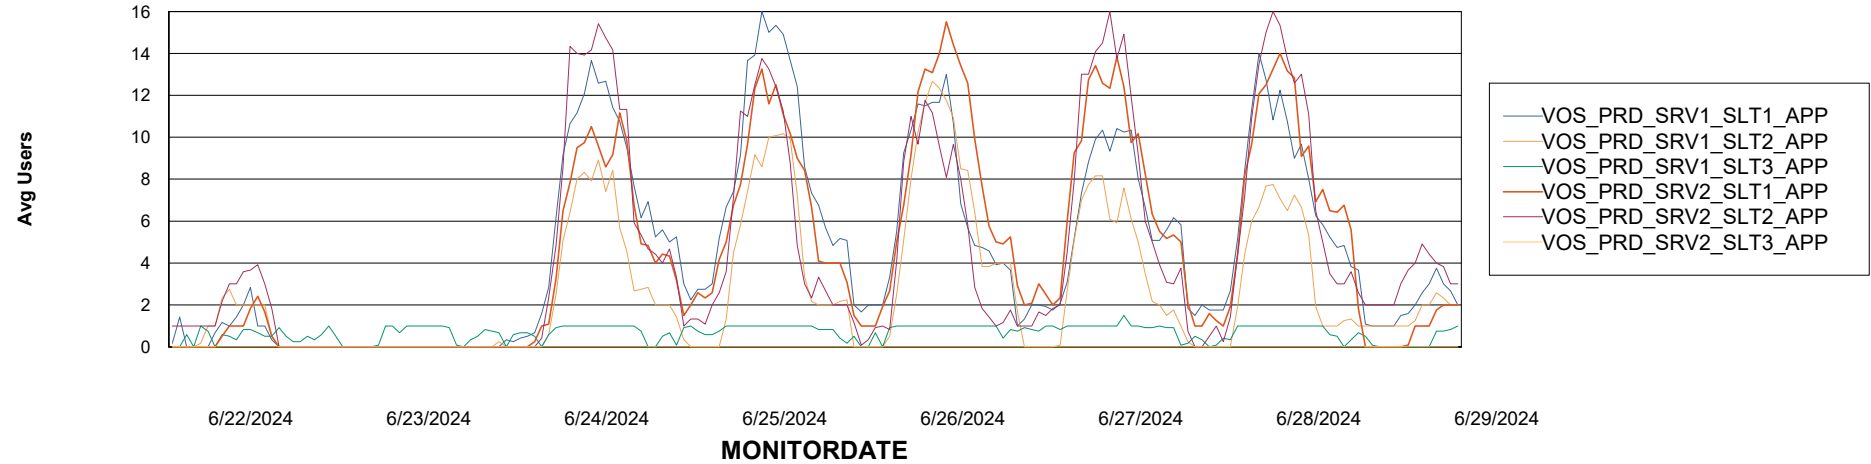

Avg users per day per ABS server