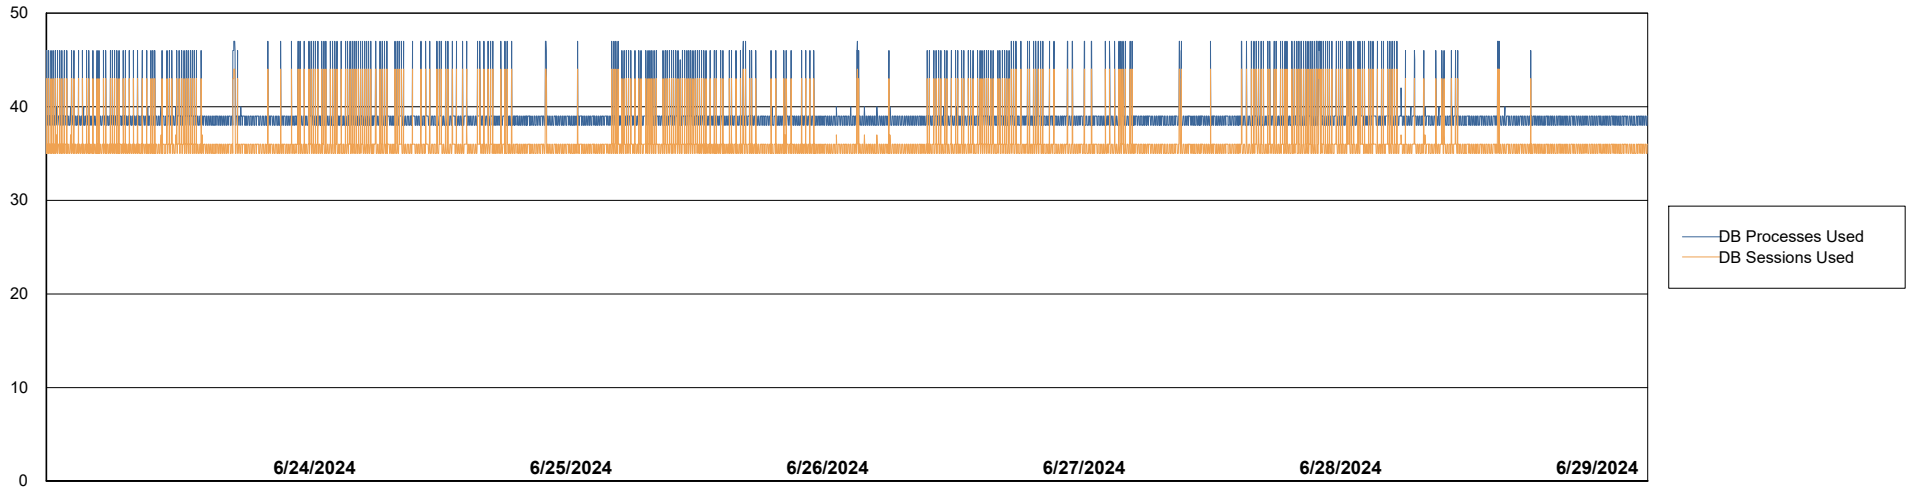

Database Performance VOS_PRD_ABSORA2-2022_HSBABS1

DB Processes Max 1,000