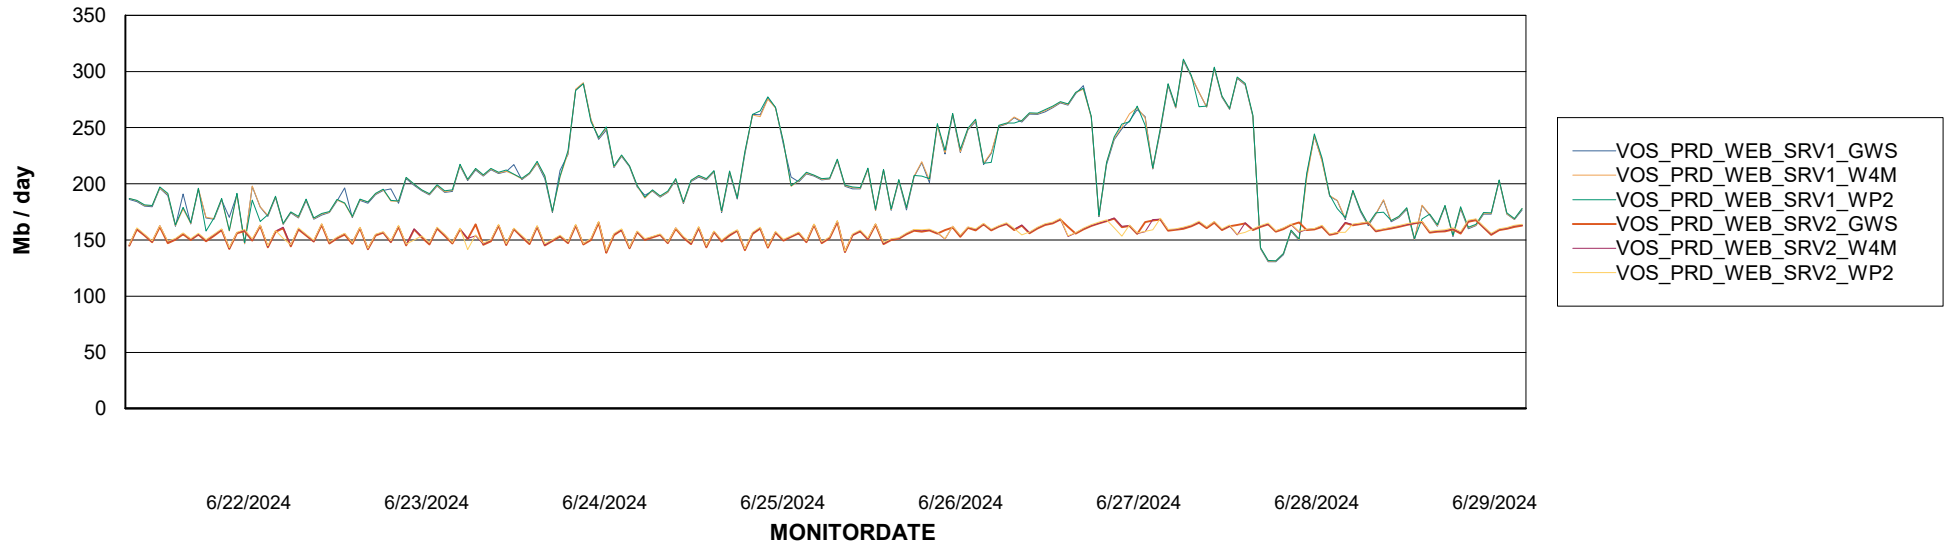

ABSolute Web Component Services

Avg memory used per ABS Web component