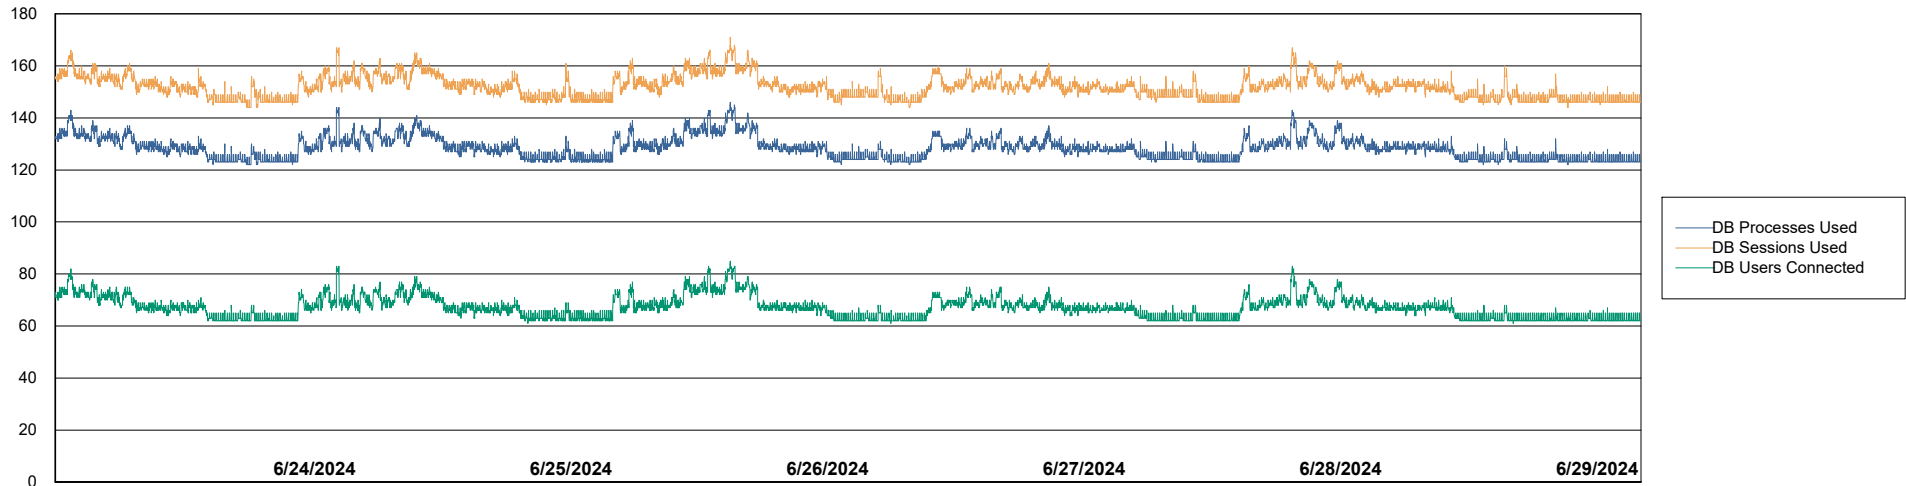

Weekly SLA Customer Report

Customer VOS_Production
Database ID 143

Database Performance VOS_PRD_ABSBI-2018_ABS1

Weekly SLA Customer Report

Customer VOS_Production
Database ID 143

Database Performance VOS_PRD_ABSORA1-2022_ABS1