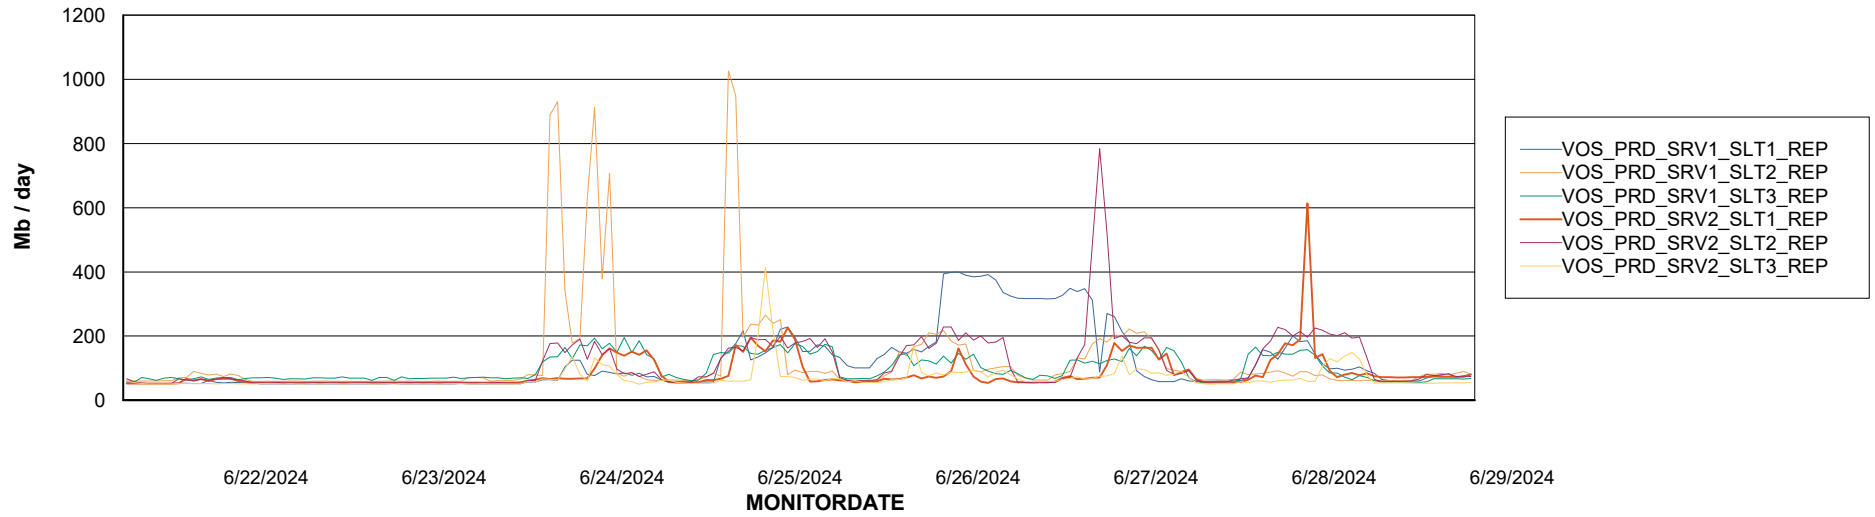

Avg memory used per ABS Server Service

Avg users per day per ABS server

Weekly SLA Customer Report

Customer VOS_Production
Database ID 143

ABSSolute Application ReportServer Services

Avg memory used per ReportServer Service