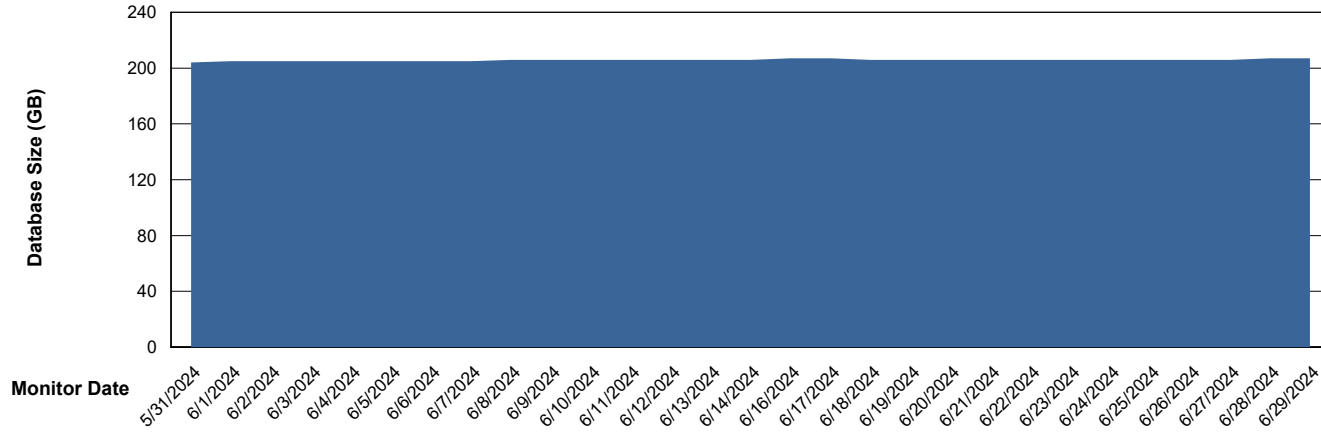

DATABASE SIZE VOS_PRD_ABSBI-2018_ABS1

Database growth over last month