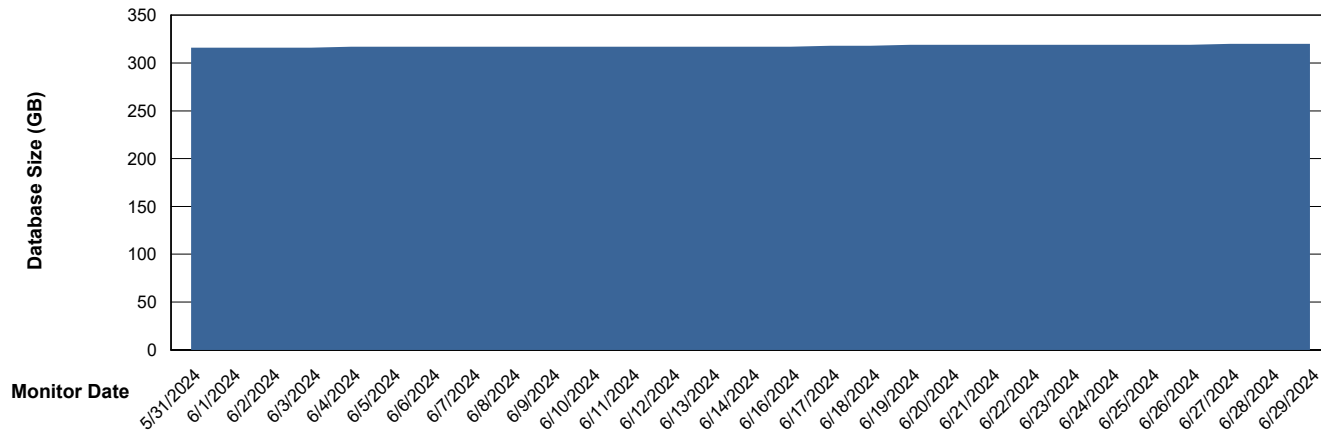

DATABASE SIZE VOS_PRD_ABSORA1-2022_ABS1

Database growth over last month