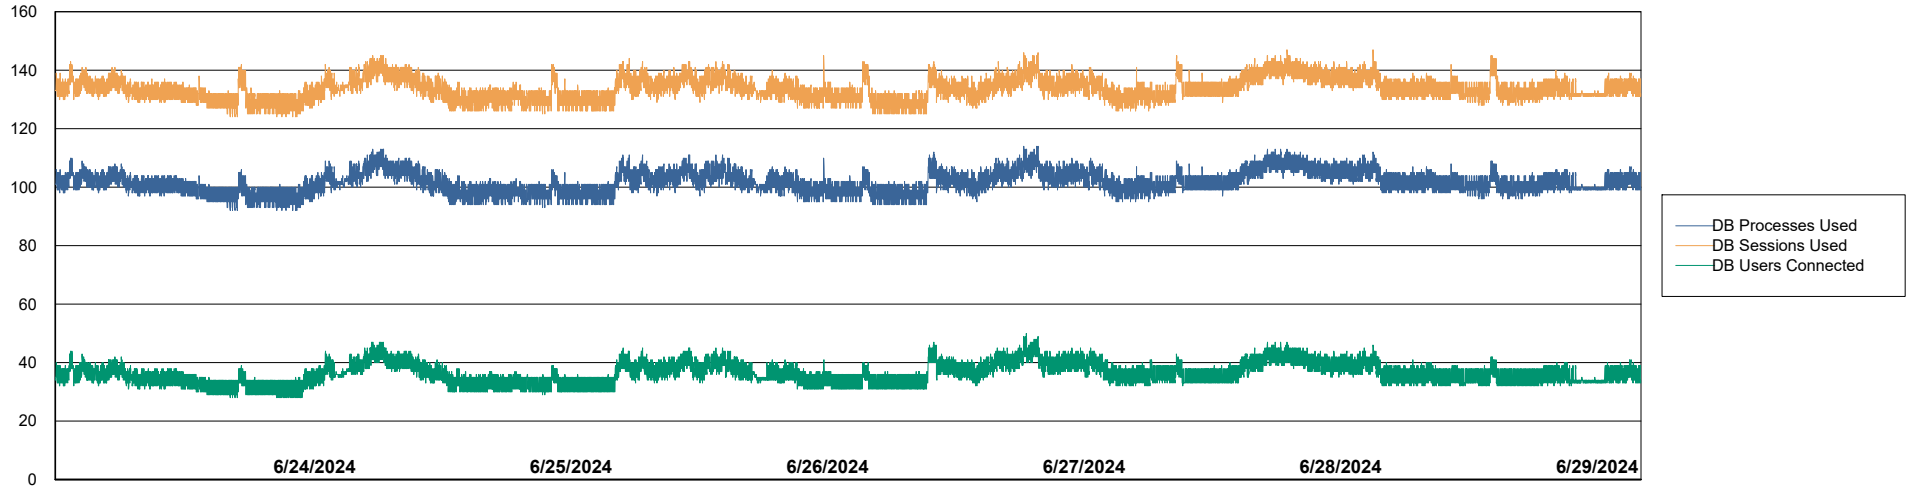

Harddisk Usage VEN_PRD_VENABS07_SB-DB

	Free disk space on C: (%)	Total disk space on C: (Gb)	Used disk space on C: (Gb)	Free disk space on D: (%)	Total disk space on D: (Gb)	Used disk space on D: (Gb)	Free disk space on E: (%)	Total disk space on E: (Gb)	Used disk space on E: (Gb)
6/29/2024	32	102	70	16	1,000	841	88	400	49
6/28/2024	32	102	70	16	1,000	841	87	400	50
6/27/2024	31	102	70	16	1,000	841	86	400	54
6/26/2024	32	102	70	16	1,000	841	87	400	53
6/25/2024	33	102	68	16	1,000	841	87	400	52
6/24/2024	33	102	68	16	1,000	841	88	400	50
6/23/2024	33	102	68	16	1,000	841	88	400	49

Weekly SLA Customer Report

Customer VEN_Production
Database ID 35

Database Performance VENDB_Production_ABS1

Weekly SLA Customer Report

Customer VEN_Production
Database ID 35

Database Performance VENDB_Standby_ABS1_SB