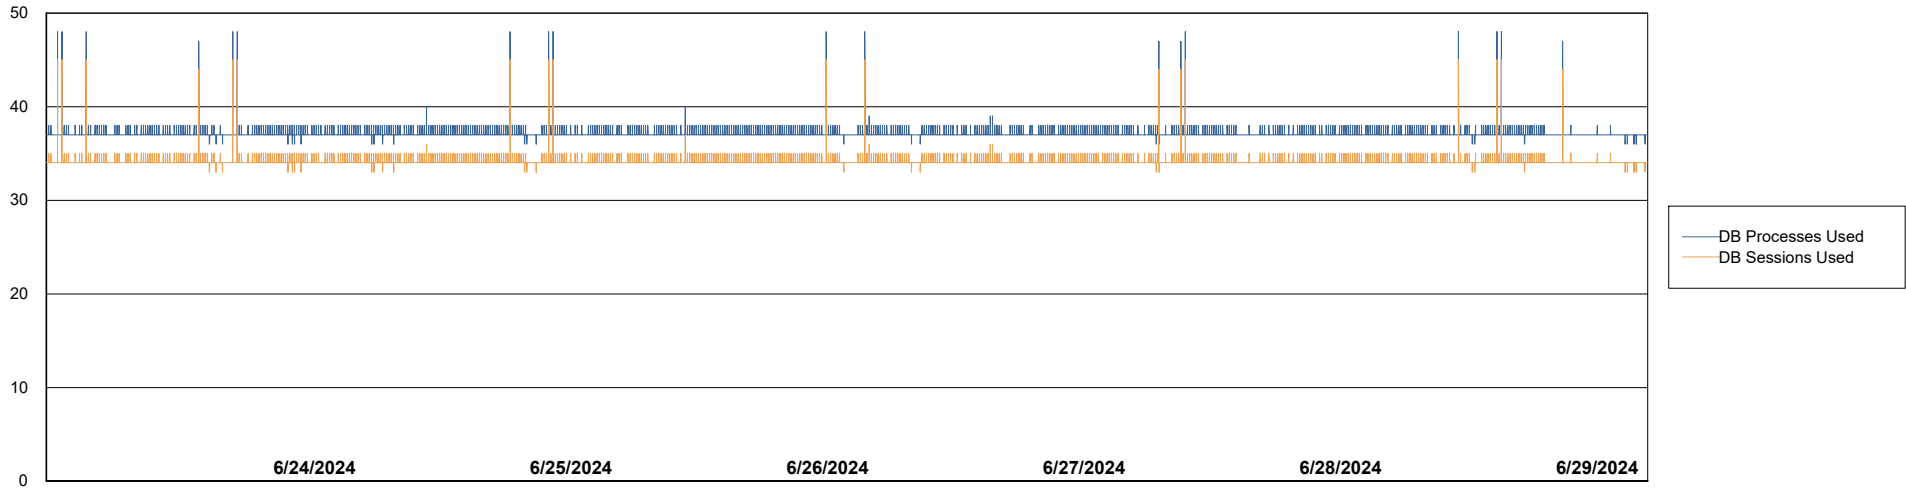

Weekly SLA Customer Report

Customer VEN_Production
Database ID 35

Database Performance VENDB_Production_ABS1

Weekly SLA Customer Report

Customer VEN_Production
Database ID 35

Database Performance VENDB_Standby_ABS1_SB

DB Processes Max 300

Weekly SLA Customer Report

Customer VEN_Production
 Database ID 35

DATABASE SIZE VENABLE_Production_ABS1

Database growth over last month

Database Tablespace VENABLE_Production_ABS1

Date	Tablespace Name	Filesize (Gb)	Usedsize (Gb)	Percentage free
6/29/2024	ABSDATA	233	194	17
	INDX	219	183	17
6/28/2024	ABSDATA	233	194	17
	INDX	219	183	17
6/27/2024	ABSDATA	233	194	17
	INDX	219	183	17
6/26/2024	ABSDATA	233	194	17
	INDX	219	182	17
6/25/2024	ABSDATA	233	194	17
	INDX	219	182	17
6/24/2024	ABSDATA	233	194	17
	INDX	219	182	17
6/23/2024	ABSDATA	233	194	17
	INDX	219	182	17