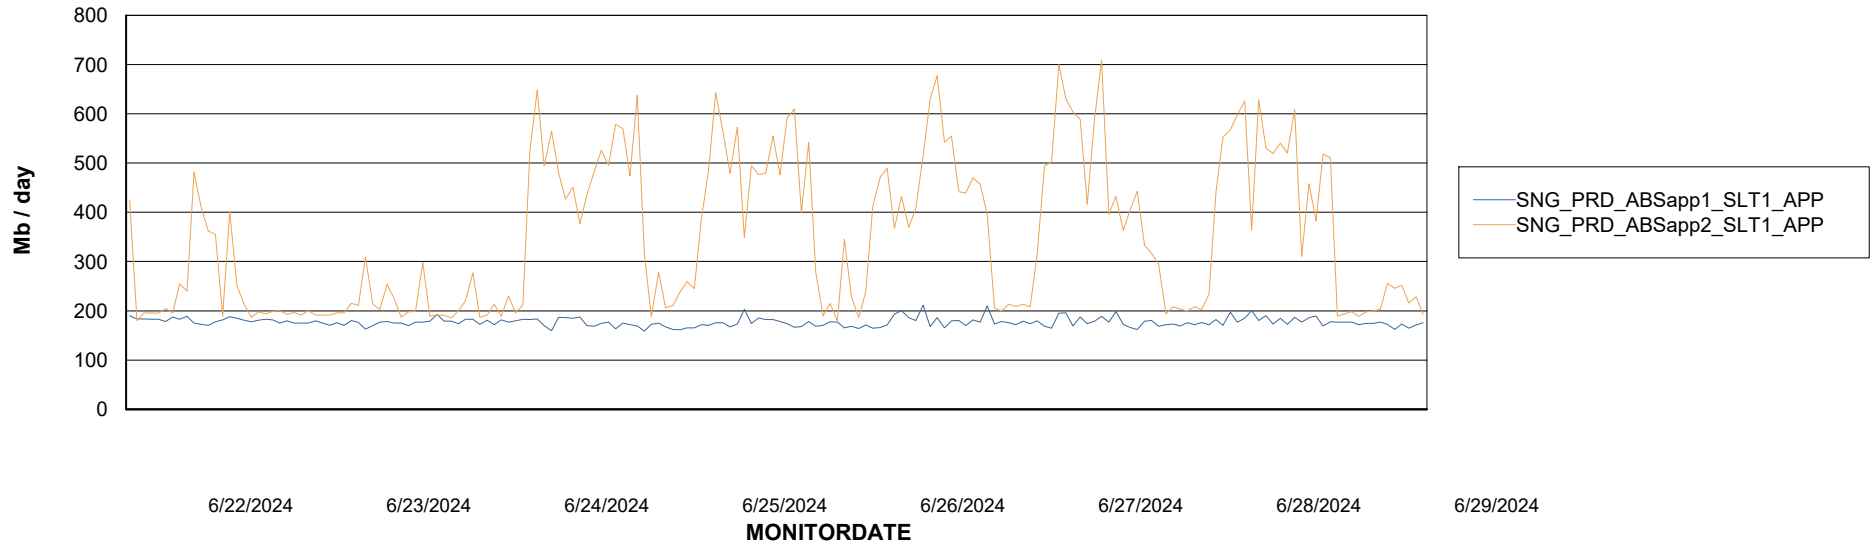

ABSSolute Application Server Services

Avg memory used per ABS Server Service