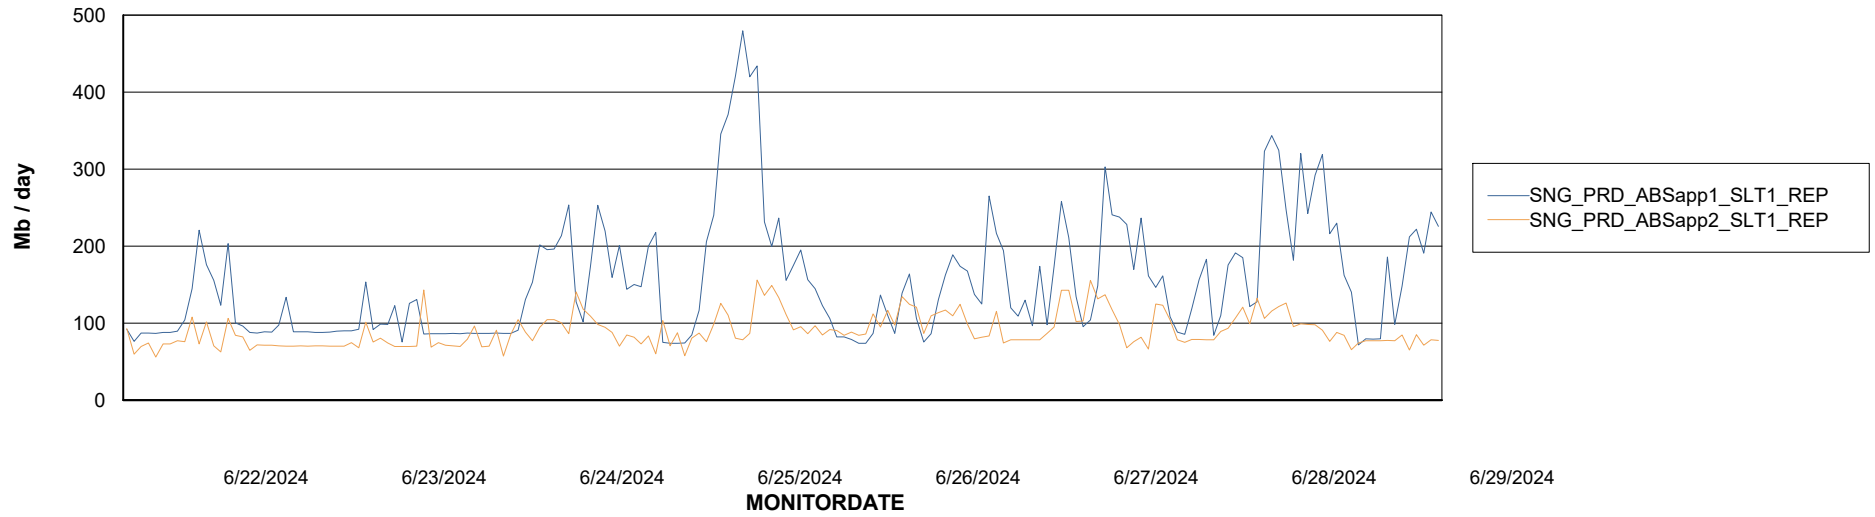

ABSSolute Application ReportServer Services

Avg memory used per ReportServer Service