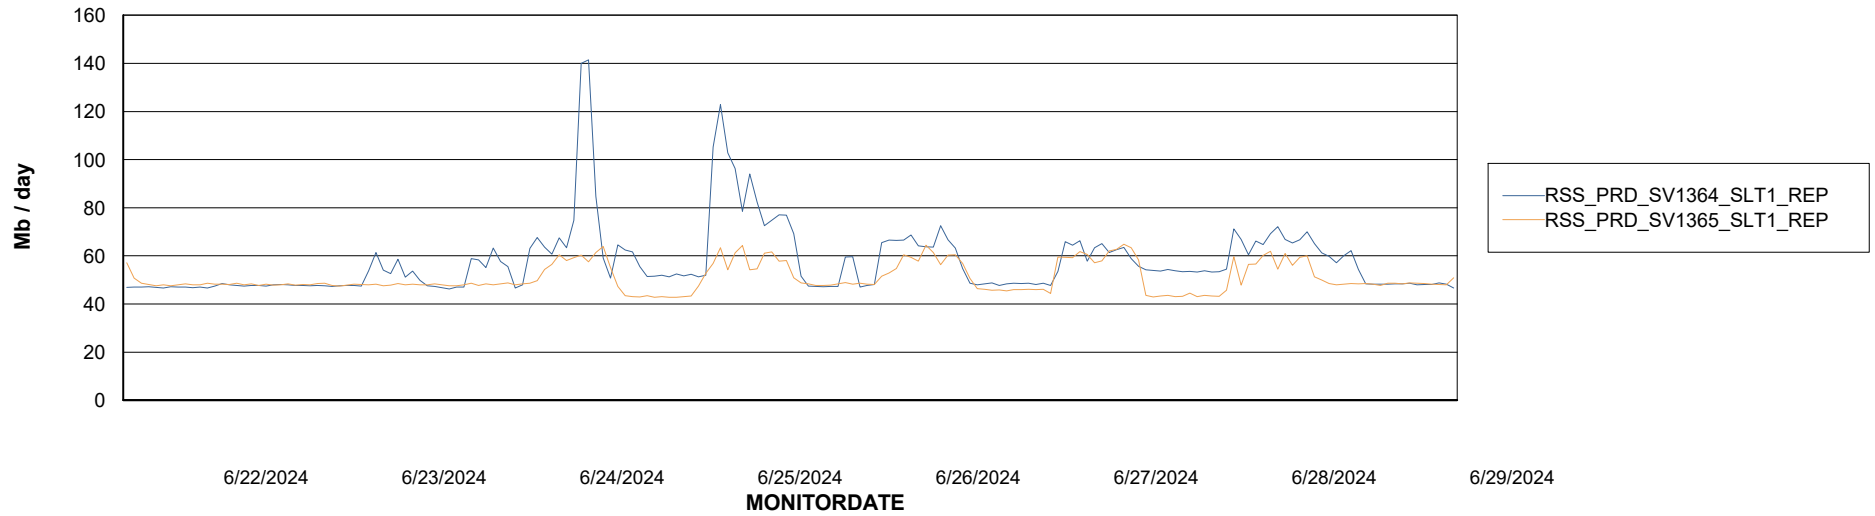

Avg memory used per ABS Server Service

Avg users per day per ABS server

Weekly SLA Customer Report

Customer RSS Production
Database ID 52

ABSSolute Application ReportServer Services

Avg memory used per ReportServer Service