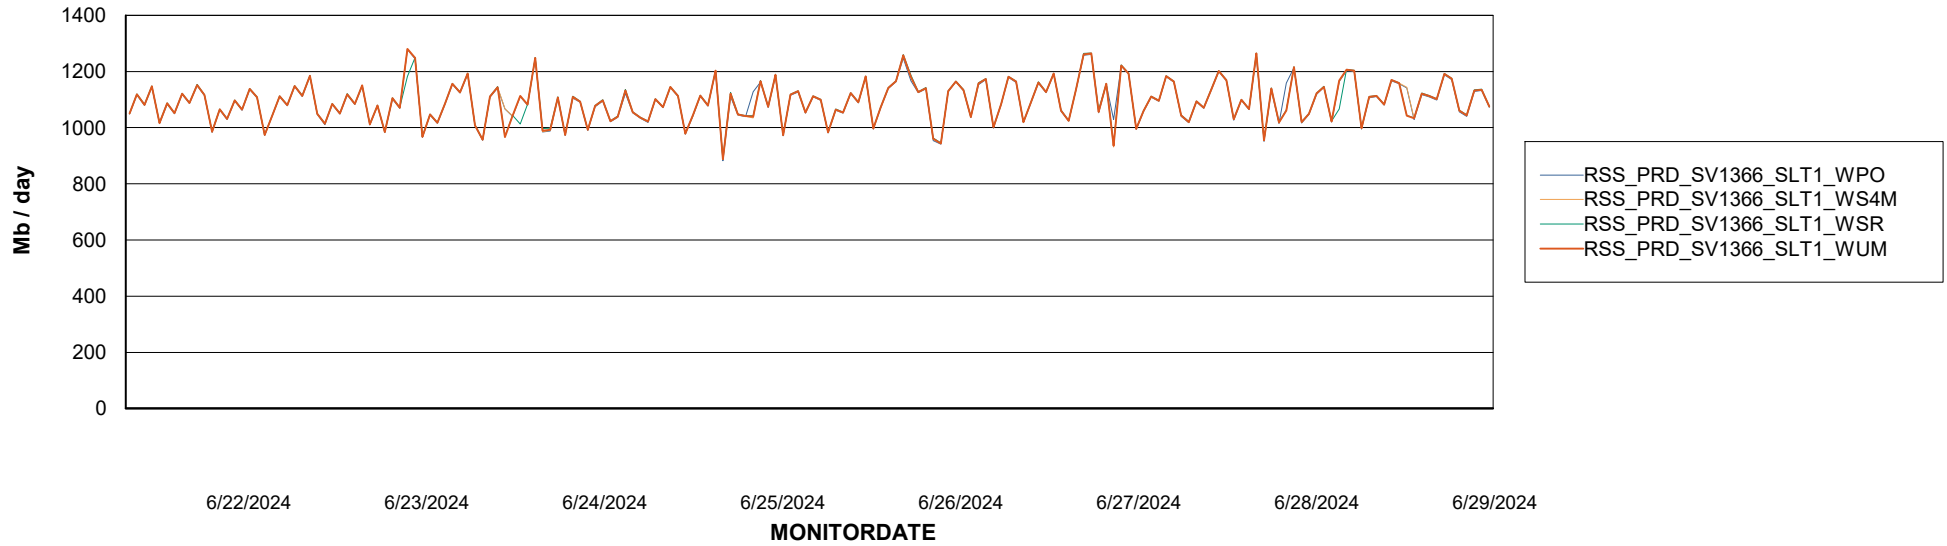

ABSSolute Web Component Services

Avg memory used per ABS Web component