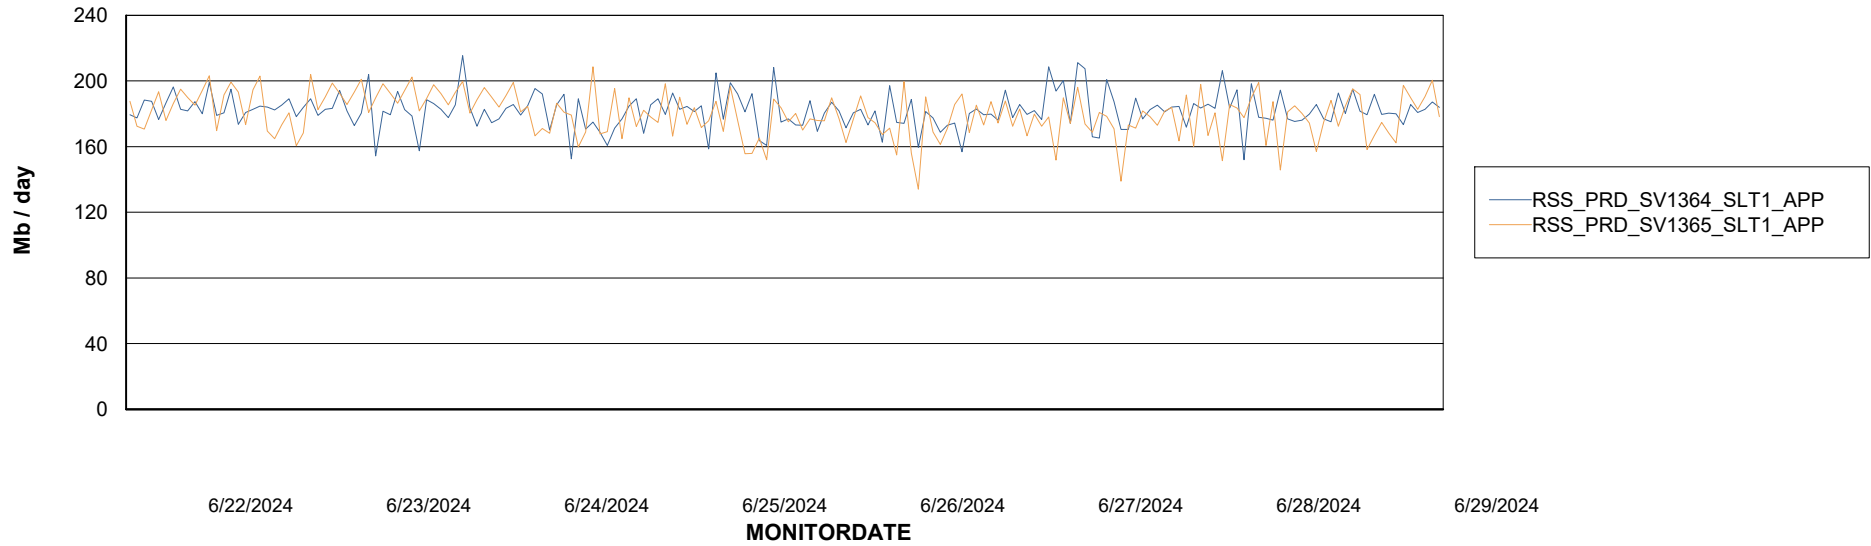

ABSSolute Application Server Services

Avg memory used per ABS Server Service