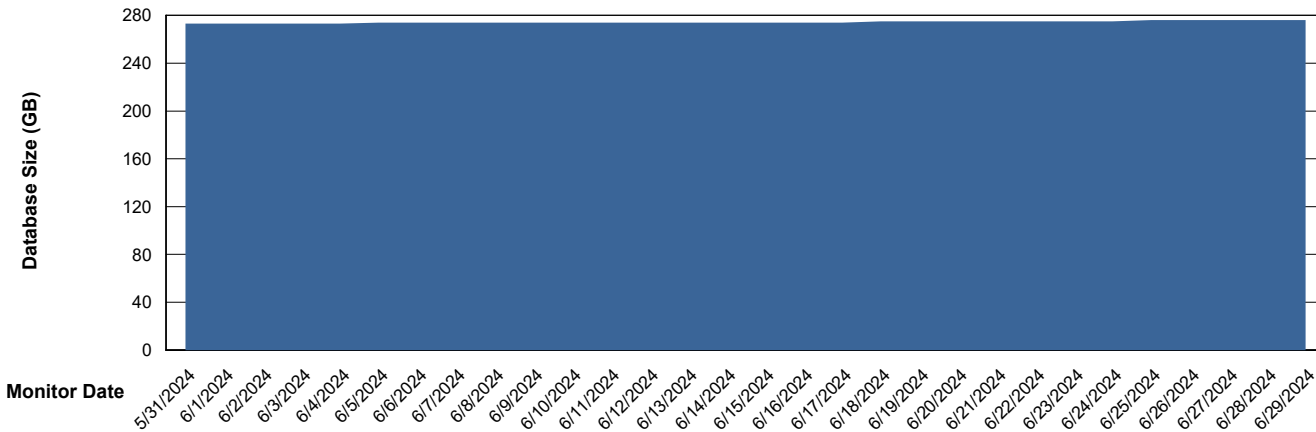

DB Processes Max 1,000

Weekly SLA Customer Report

Customer RFL_Production
 Database ID 36

DATABASE SIZE RFL_PRD_ABS01_DB

Database growth over last month

Database Tablespace RFL_PRD_ABS01_DB

Date	Tablespace Name	Filesize (Gb)	Usedsize (Gb)	Percentage free
6/29/2024	ABSDATA	95	79	17
	INDX	224	184	18
6/28/2024	ABSDATA	95	79	17
	INDX	224	184	18
6/27/2024	ABSDATA	95	79	17
	INDX	224	184	18
6/26/2024	ABSDATA	95	79	17
	INDX	224	184	18
6/25/2024	ABSDATA	95	79	17
	INDX	224	184	18
6/24/2024	ABSDATA	95	79	17
	INDX	224	184	18
6/23/2024	ABSDATA	95	79	17
	INDX	224	184	18

Weekly SLA Customer Report

Customer RFL_Production
Database ID 36

Standby Database Health RFL_Production

Recovery lag for last 7 days