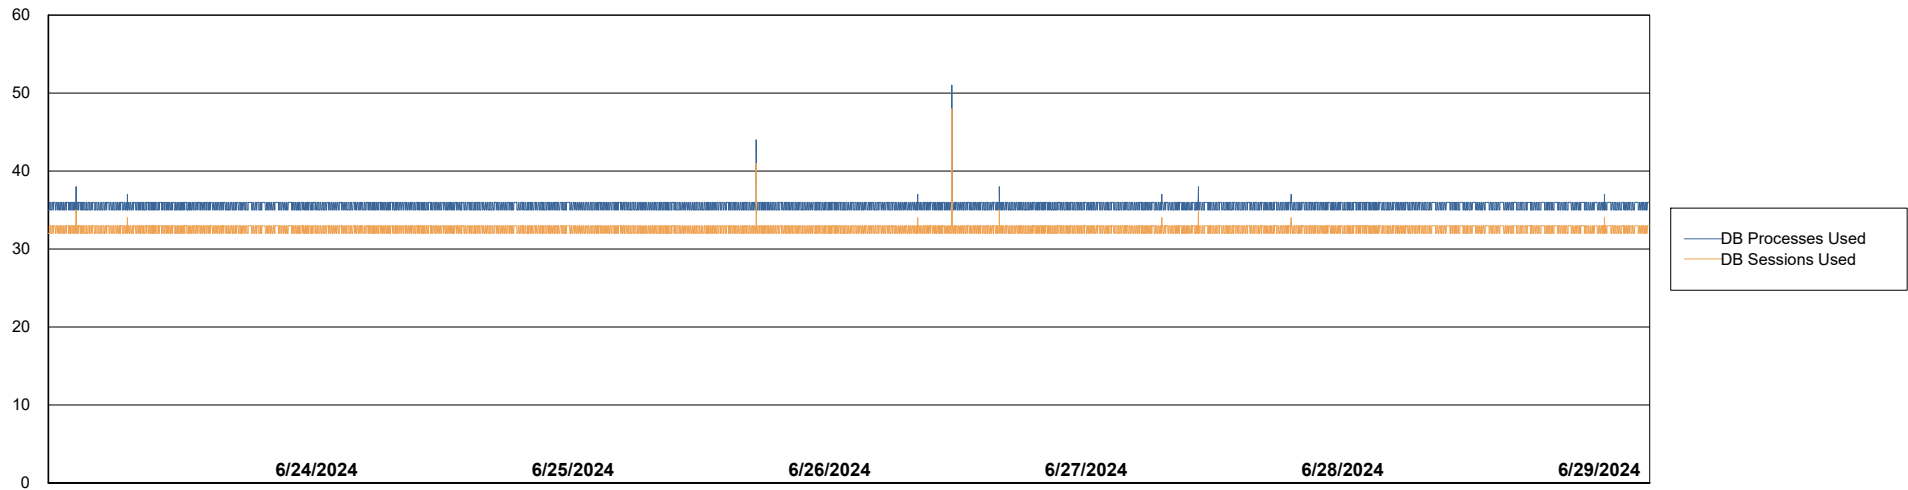

Weekly SLA Customer Report

Customer RFL_Production
Database ID 36

Database Performance RFL_PRD_ABS01_DB

Weekly SLA Customer Report

Customer RFL_Production
Database ID 36

Database Performance RFL_PRD_ABS02_STB_DB

DB Processes Max 1,000

Weekly SLA Customer Report

Customer RFL_Production
 Database ID 36

DATABASE SIZE RFL_PRD_ABS01_DB

Database growth over last month

Database Tablespace RFL_PRD_ABS01_DB

Date	Tablespace Name	Filesize (Gb)	Usedsize (Gb)	Percentage free
6/29/2024	ABSDATA	95	79	17
	INDX	224	184	18
6/28/2024	ABSDATA	95	79	17
	INDX	224	184	18
6/27/2024	ABSDATA	95	79	17
	INDX	224	184	18
6/26/2024	ABSDATA	95	79	17
	INDX	224	184	18
6/25/2024	ABSDATA	95	79	17
	INDX	224	184	18
6/24/2024	ABSDATA	95	79	17
	INDX	224	184	18
6/23/2024	ABSDATA	95	79	17
	INDX	224	184	18