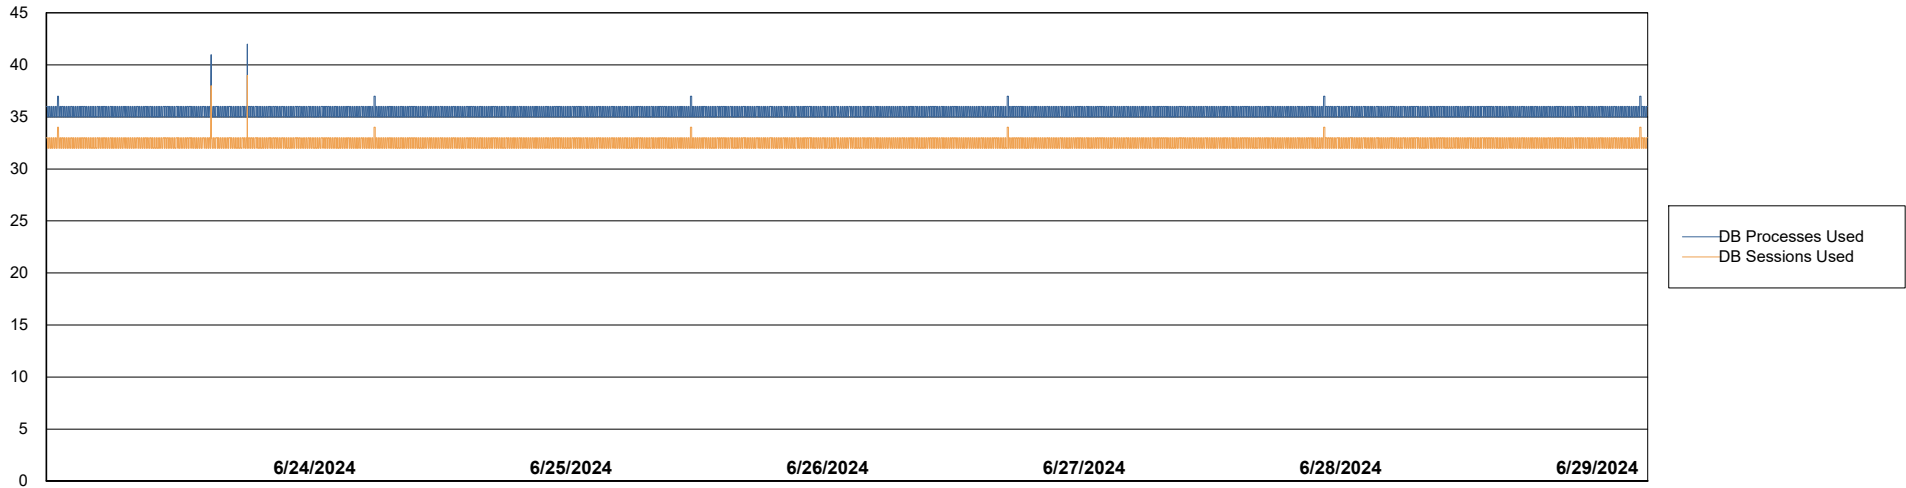

Database Performance PHS_PRD_GCAB993B_HSBABS1

DB Processes Max 1,000