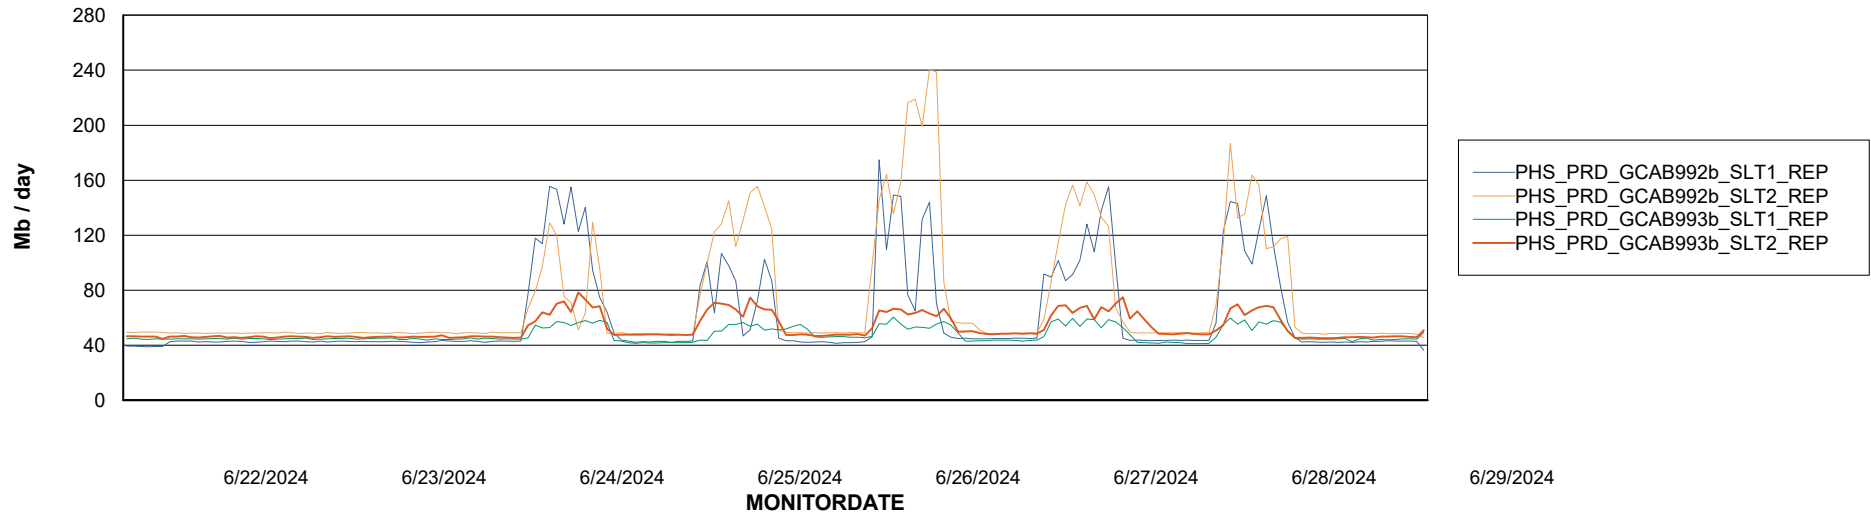

ABSSolute Application ReportServer Services

Avg memory used per ReportServer Service