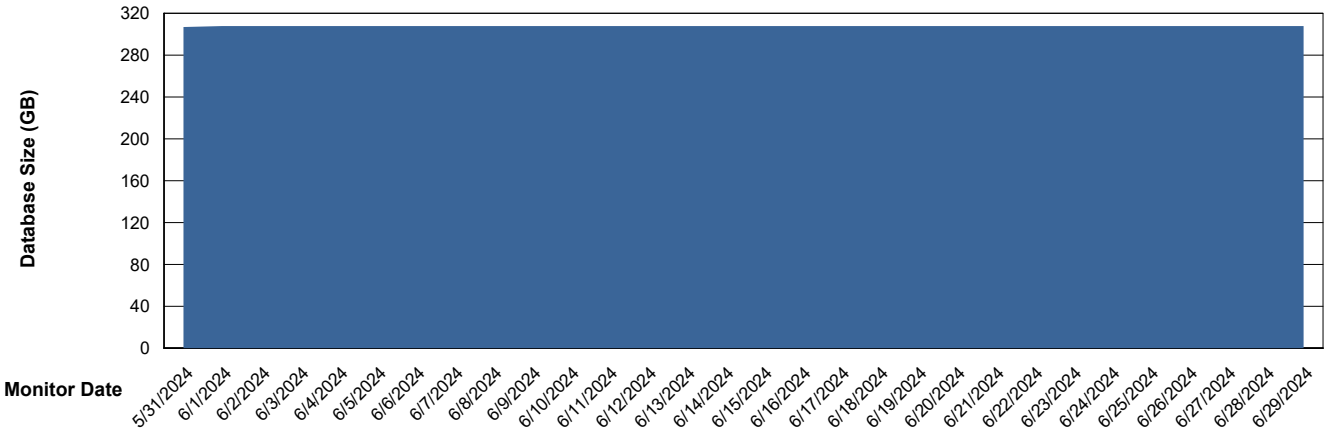

Database growth over last month

Database Tablespace PHS_PRD_GCAB992B_ABS1

Date	Tablespace Name	Filesize (Gb)	Usedsize (Gb)	Percentage free
6/29/2024	ABSDATA	140	117	16
	INDX	214	180	16
6/28/2024	ABSDATA	140	117	16
	INDX	214	180	16
6/27/2024	ABSDATA	140	117	16
	INDX	214	180	16
6/26/2024	ABSDATA	140	117	16
	INDX	214	180	16
6/25/2024	ABSDATA	140	117	16
	INDX	214	180	16
6/24/2024	ABSDATA	140	117	16
	INDX	214	180	16
6/23/2024	ABSDATA	140	117	16
	INDX	214	180	16