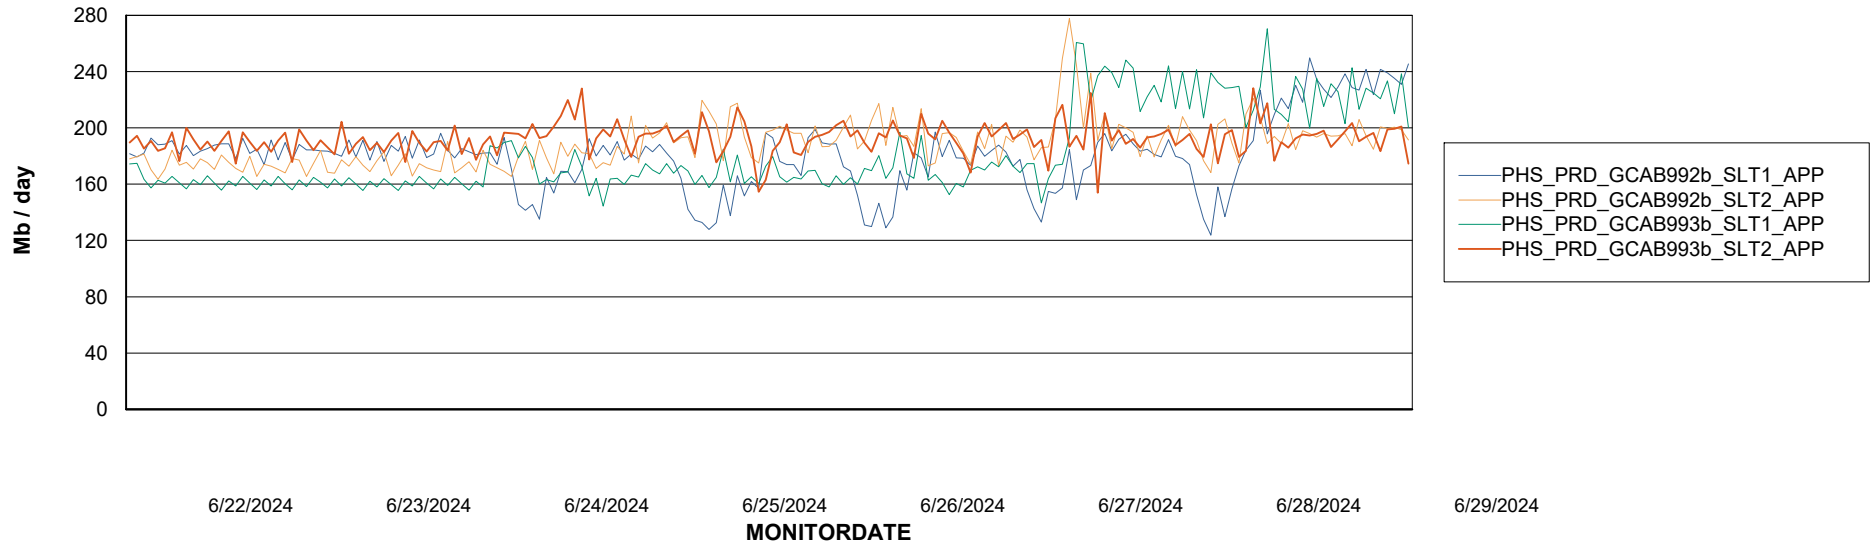

ABSSolute Application Server Services

Avg memory used per ABS Server Service