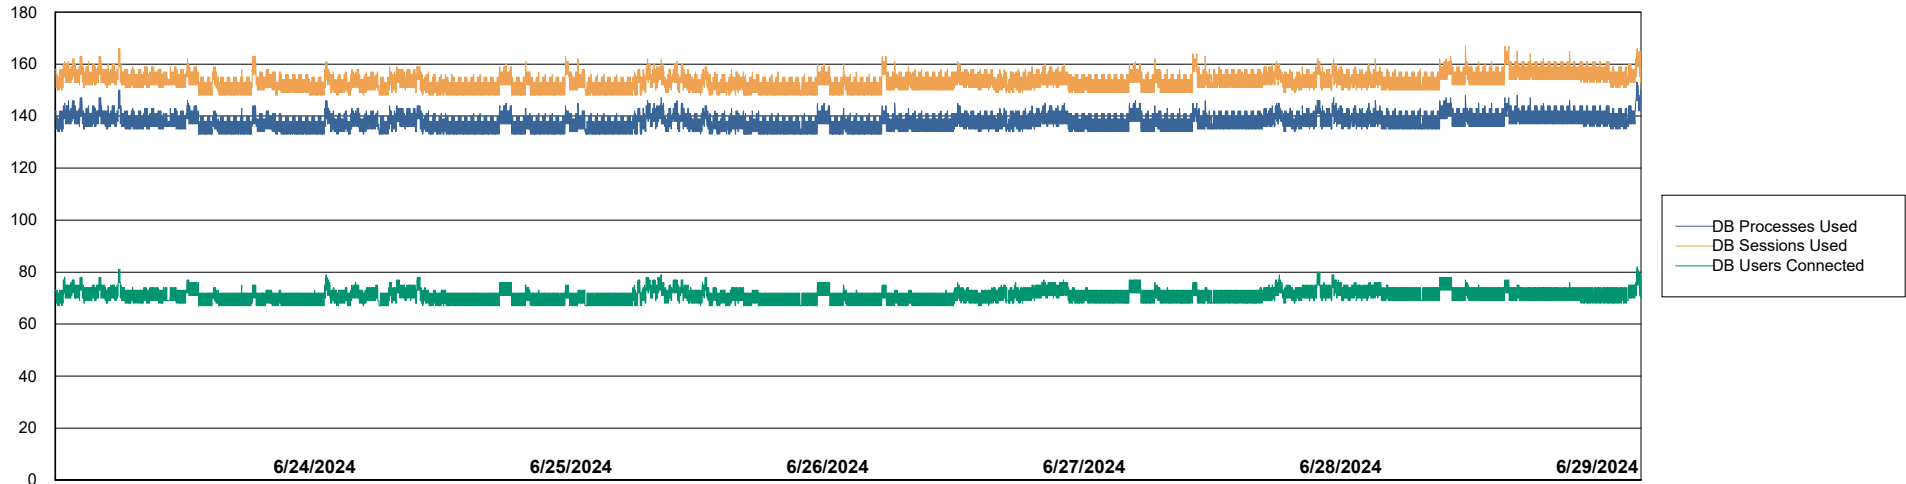

Database Performance PHS_PRD_GCAB992B_ABS1