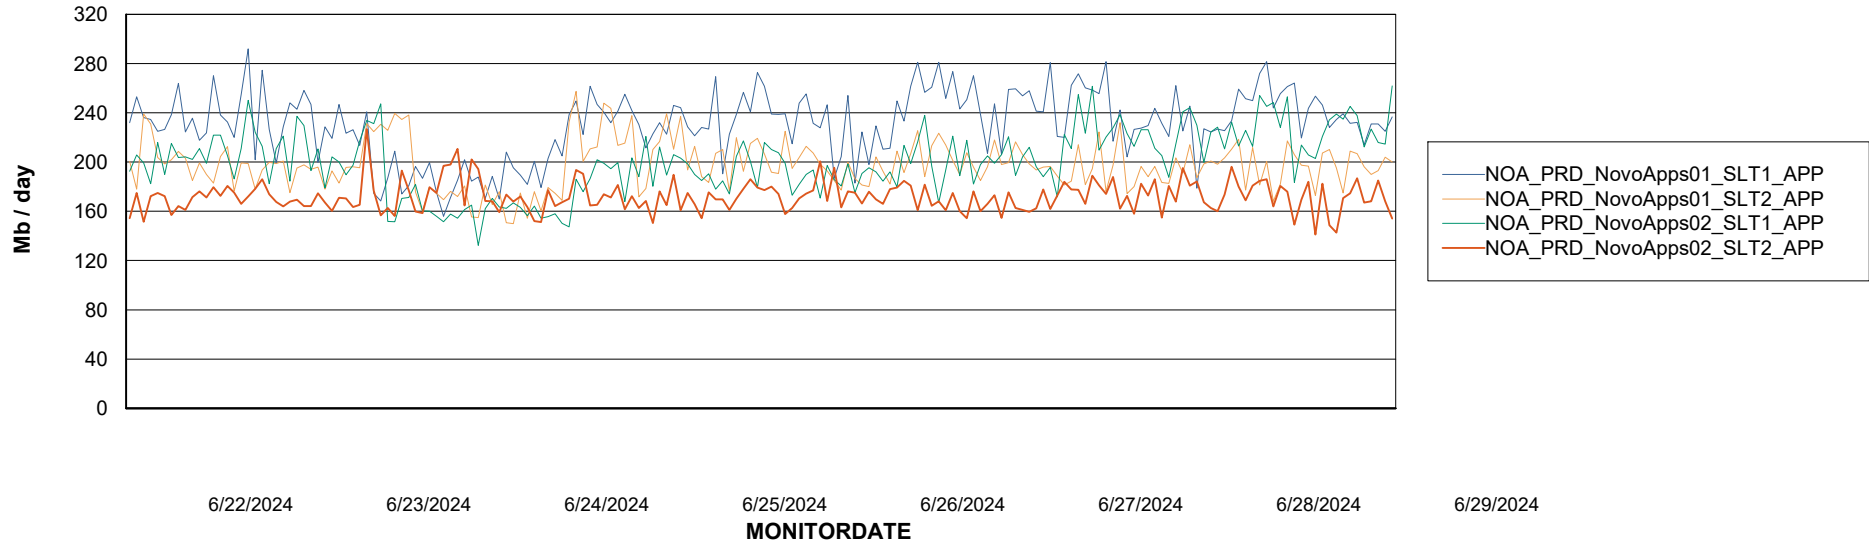

ABSSolute Application Server Services

Avg memory used per ABS Server Service