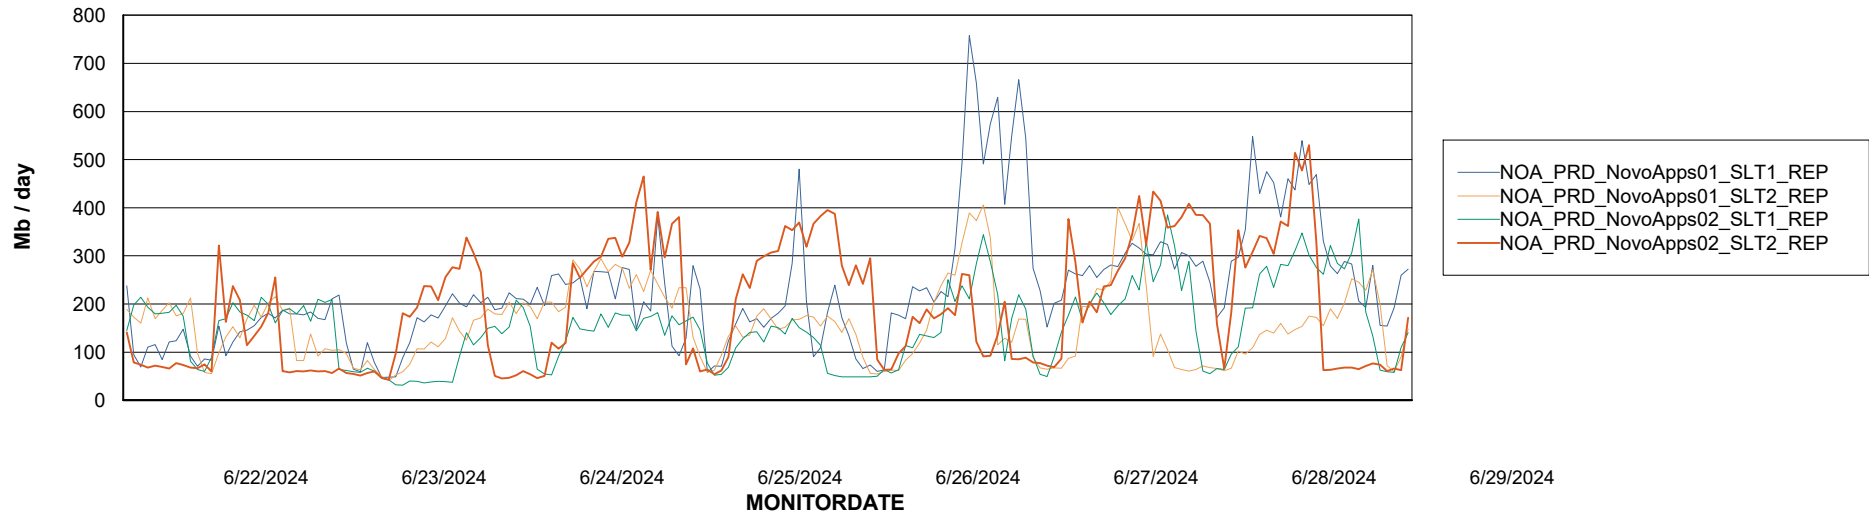

ABSSolute Application ReportServer Services

Avg memory used per ReportServer Service