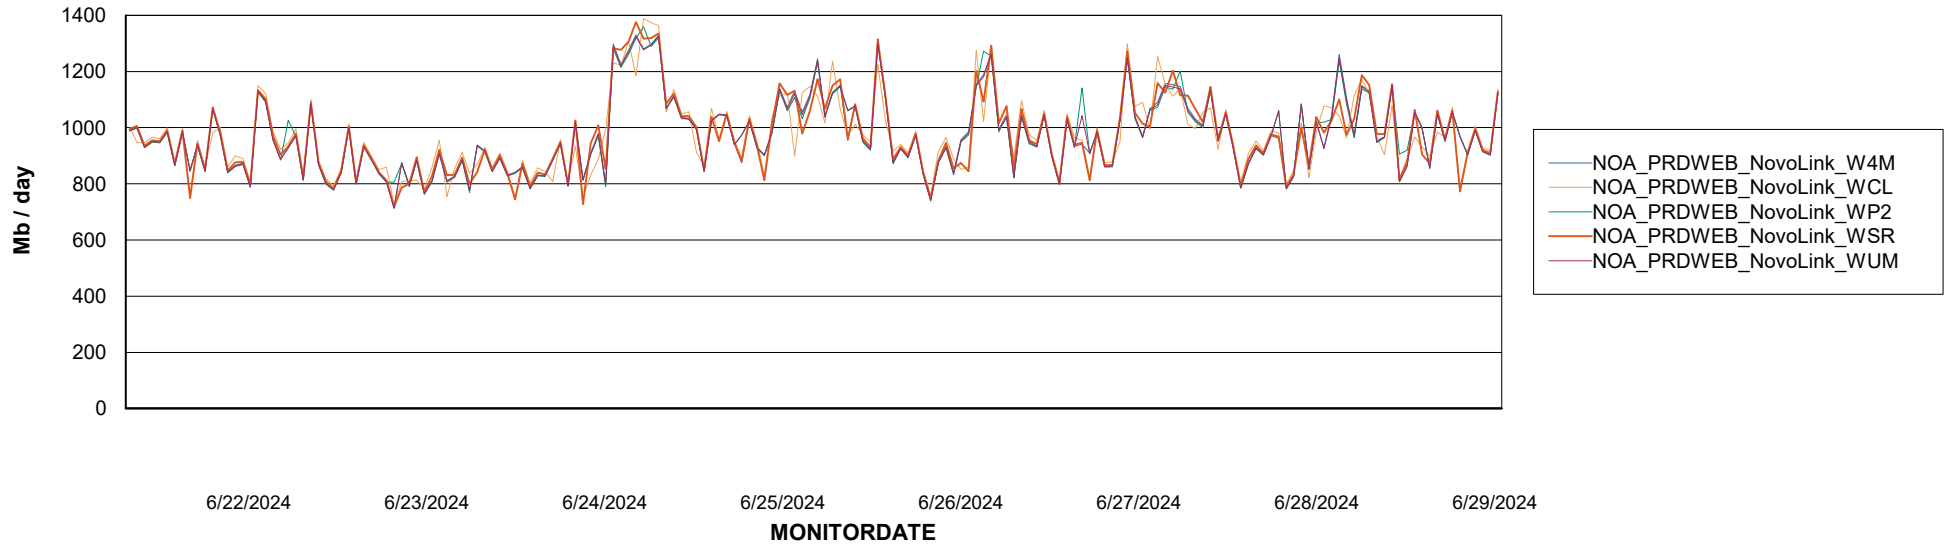

Avg memory used per ReportServer Service

Weekly SLA Customer Report

Customer NOA_Production (24/7)
Database ID 116

ABSolute Web Component Services

Avg memory used per ABS Web component

Weekly SLA Customer Report