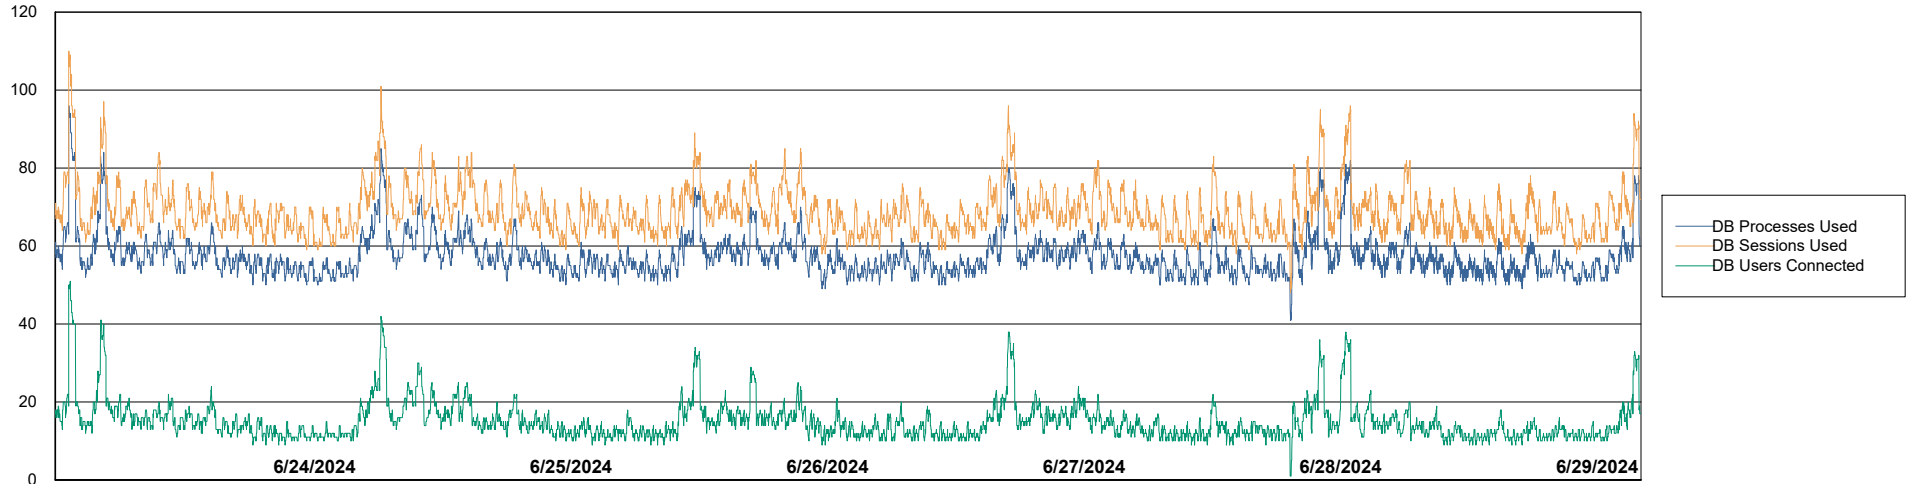

DB Processes Max 300

Weekly SLA Customer Report

Customer NOA_Production (24/7)
Database ID 116

Database Performance NOA_PRD_NOVOBI_ABS1

Weekly SLA Customer Report

Customer NOA_Production (24/7)
Database ID 116