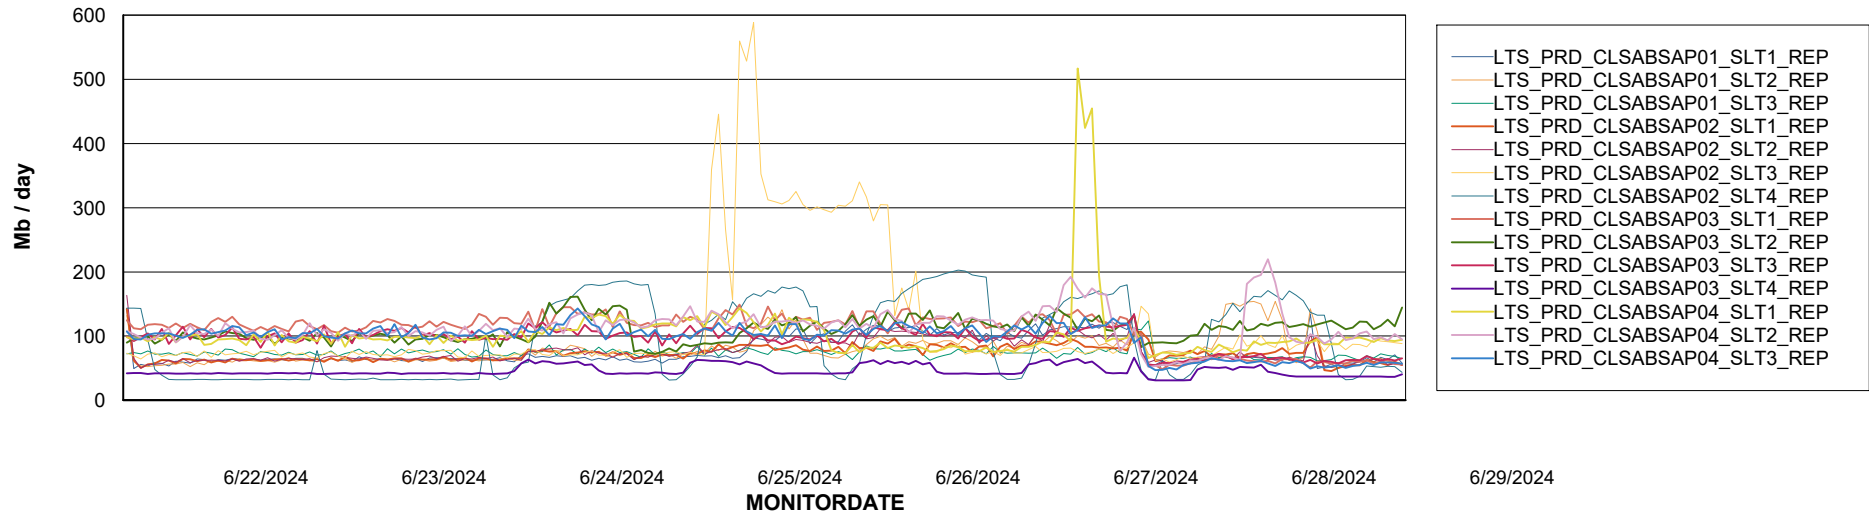

ABSSolute Application ReportServer Services

Avg memory used per ReportServer Service