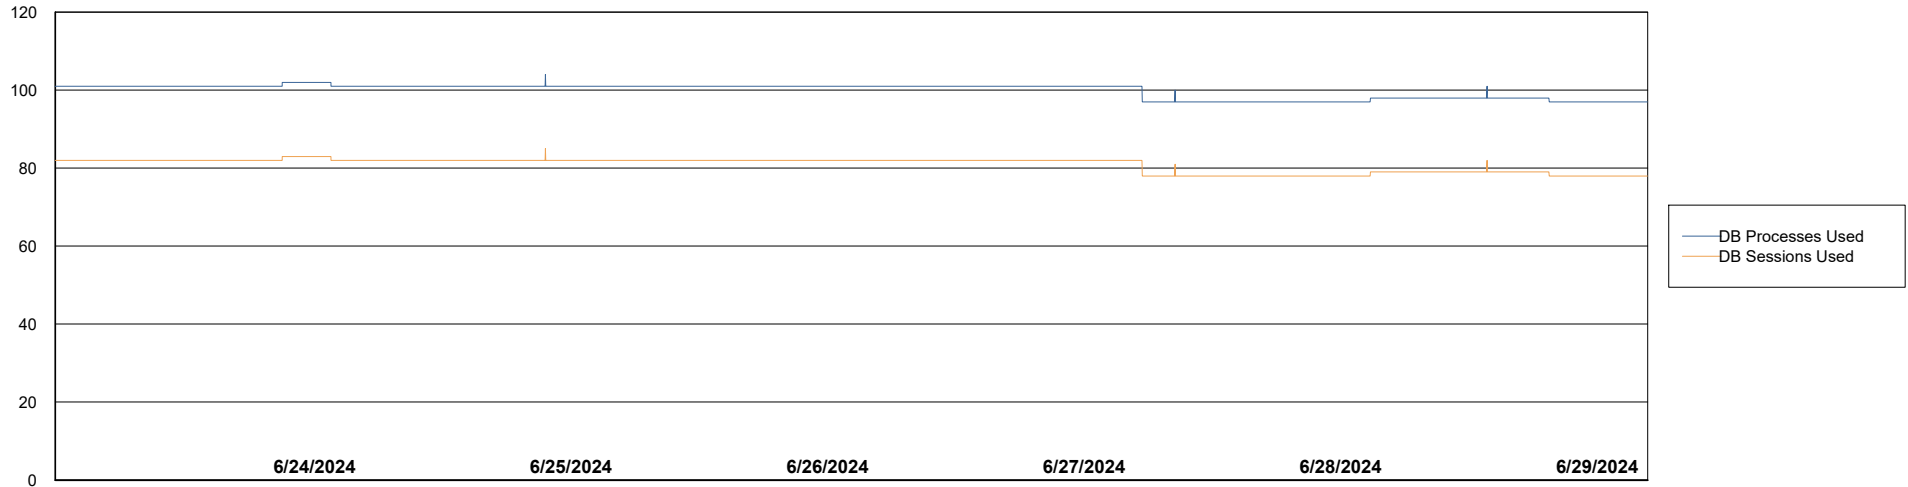

Database Performance LTS_PRD_CLSABSDB02_HSBABS1

DB Processes Max 1,000
DB Processes Max 0
DB Processes Max 4