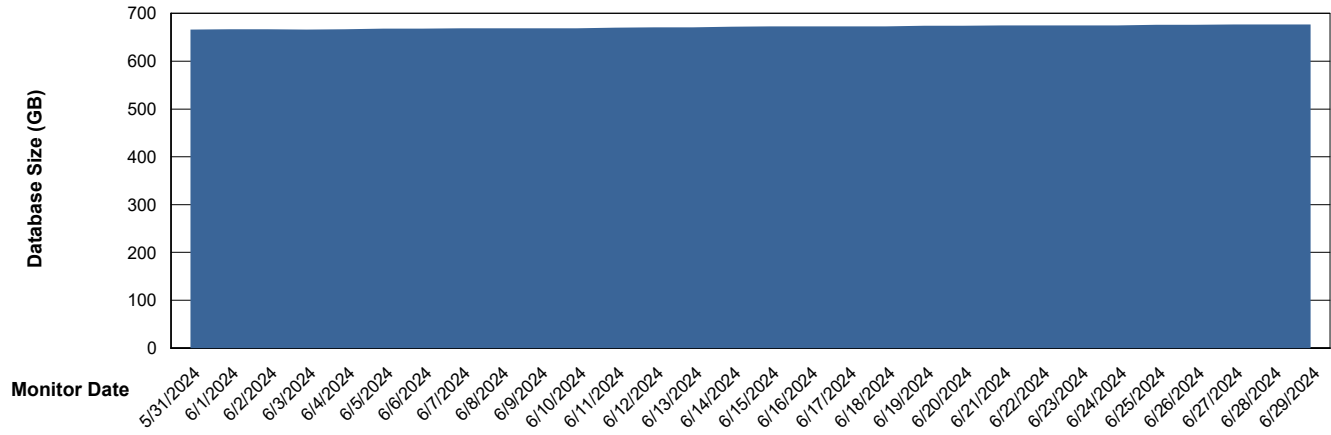

DATABASE SIZE LTS_PRD_CLSABSBI01_ABS1

Database growth over last month