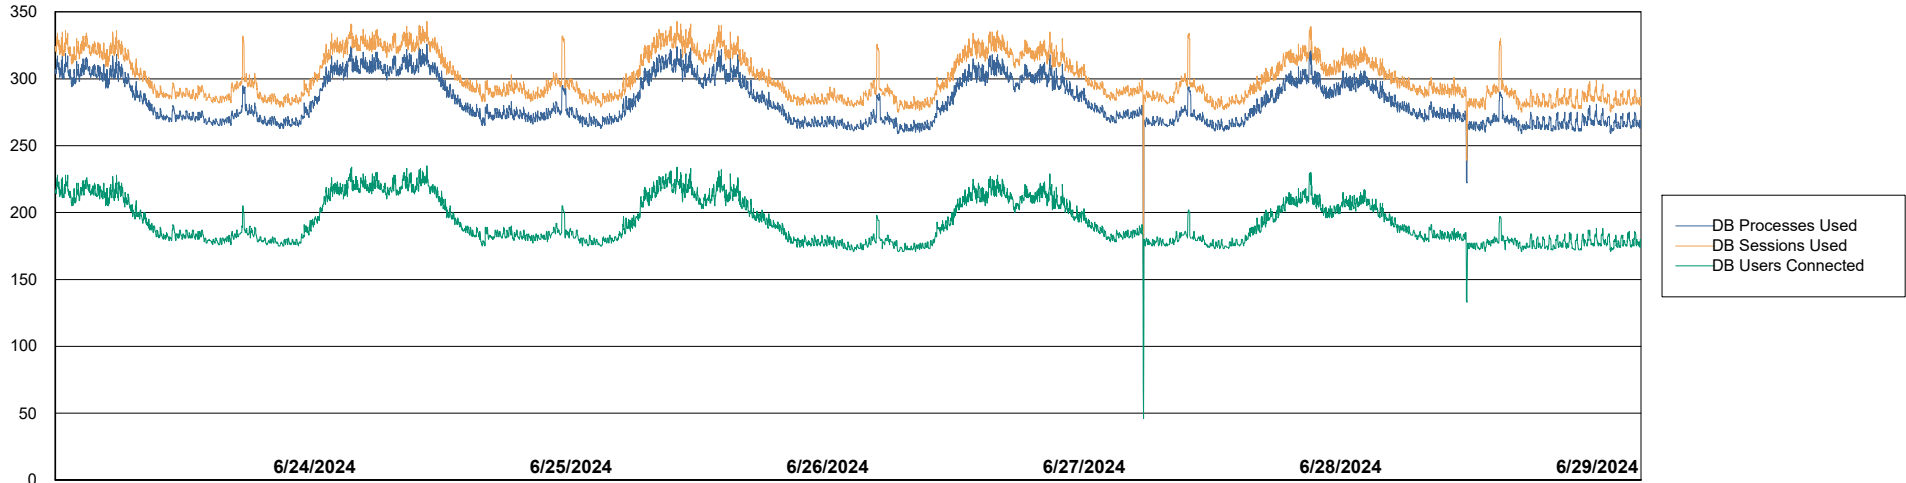

Weekly SLA Customer Report

Customer LTS(CleanLease)_Production
Database ID 126

Database Performance LTS_PRD_CLSABSBI01_ABS1

Weekly SLA Customer Report

Customer LTS(CleanLease)_Production
Database ID 126

Database Performance LTS_PRD_CLSABSD01_ABS1