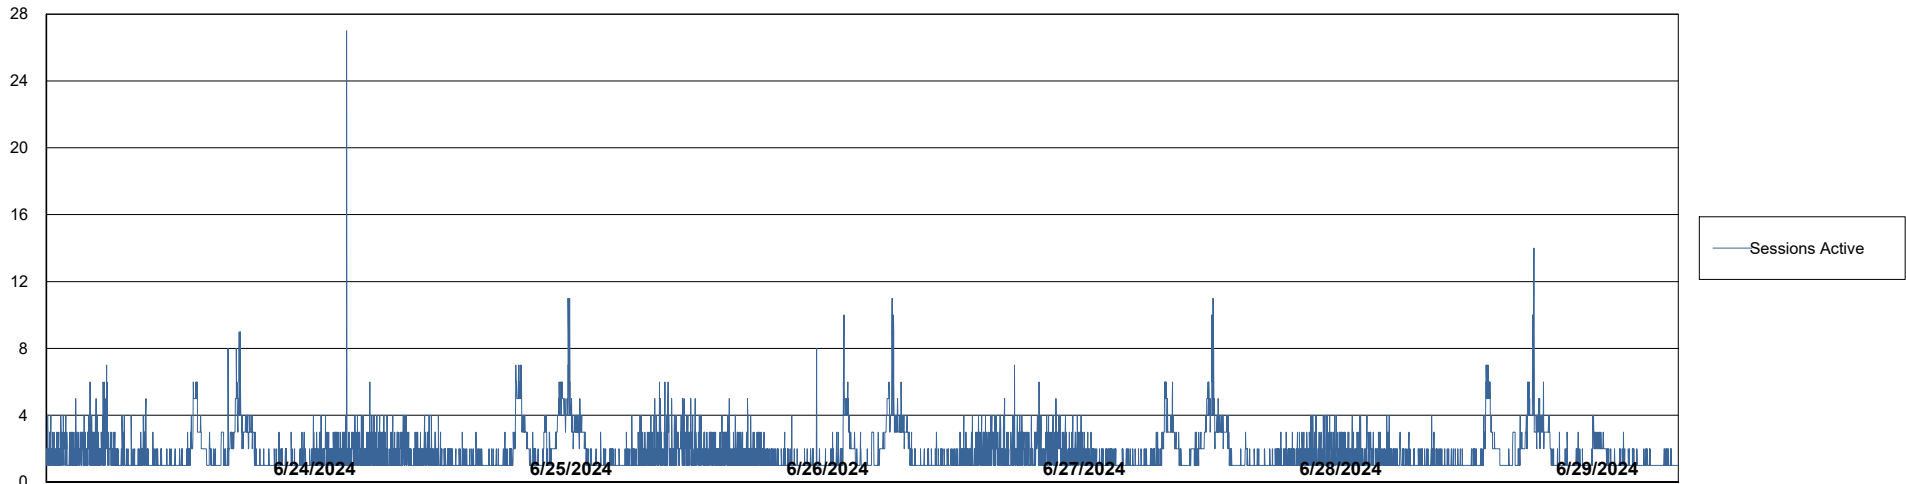

Weekly SLA Customer Report

Customer LTS(CleanLease)_Production
Database ID 126

Database Performance LTS_PRD_CLSABSBI01_ABS1

Weekly SLA Customer Report

Customer LTS(CleanLease)_Production
Database ID 126

Database Performance LTS_PRD_CLSABSD01_ABS1