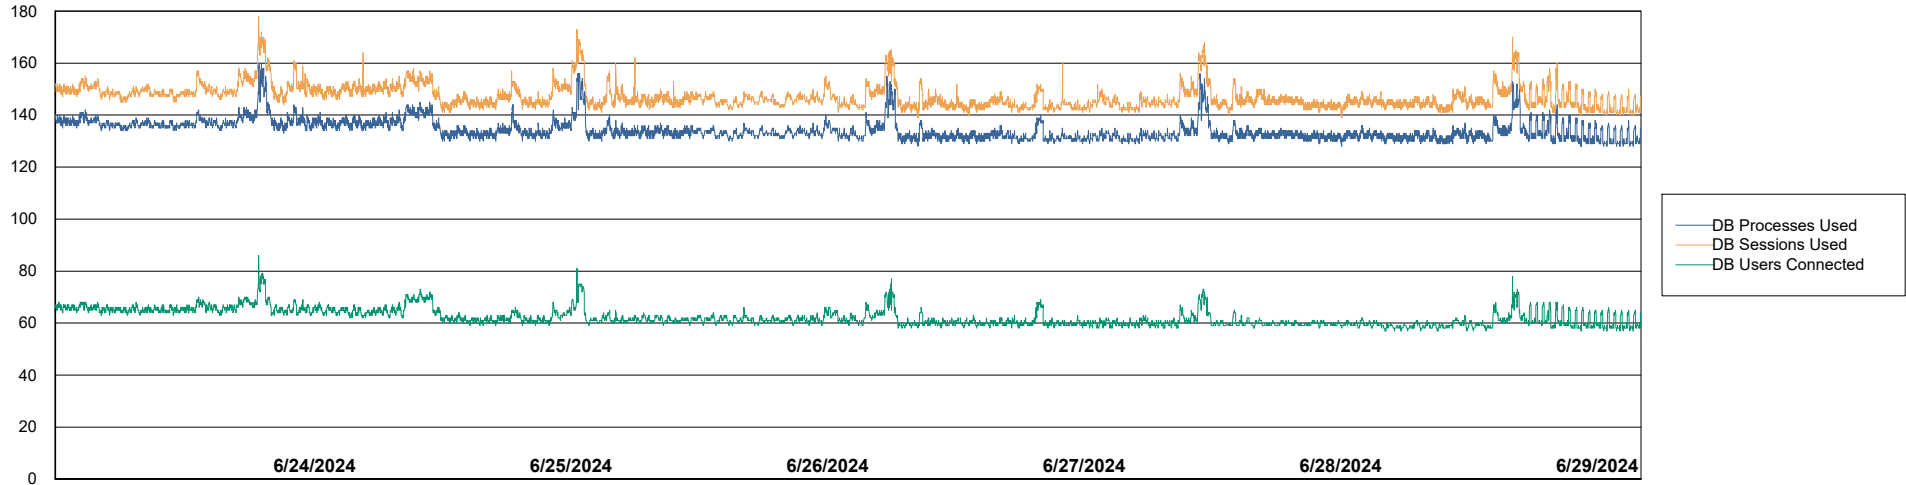

Database Performance LTS_PRD_CLSABSBI01_ABS1