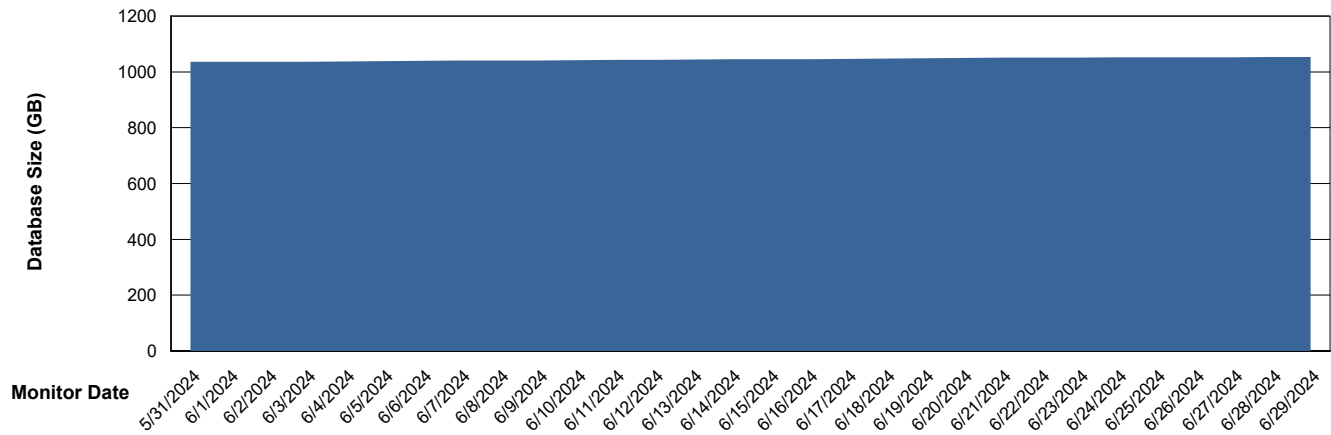

Customer LTS(CleanLease)_Production
Database ID 126

DATABASE SIZE LTS_PRD_CLSABSBI01_ABS1

Database growth over last month

DATABASE SIZE LTS_PRD_CLSABSDB01_ABS1

Database growth over last month

Weekly SLA Customer Report