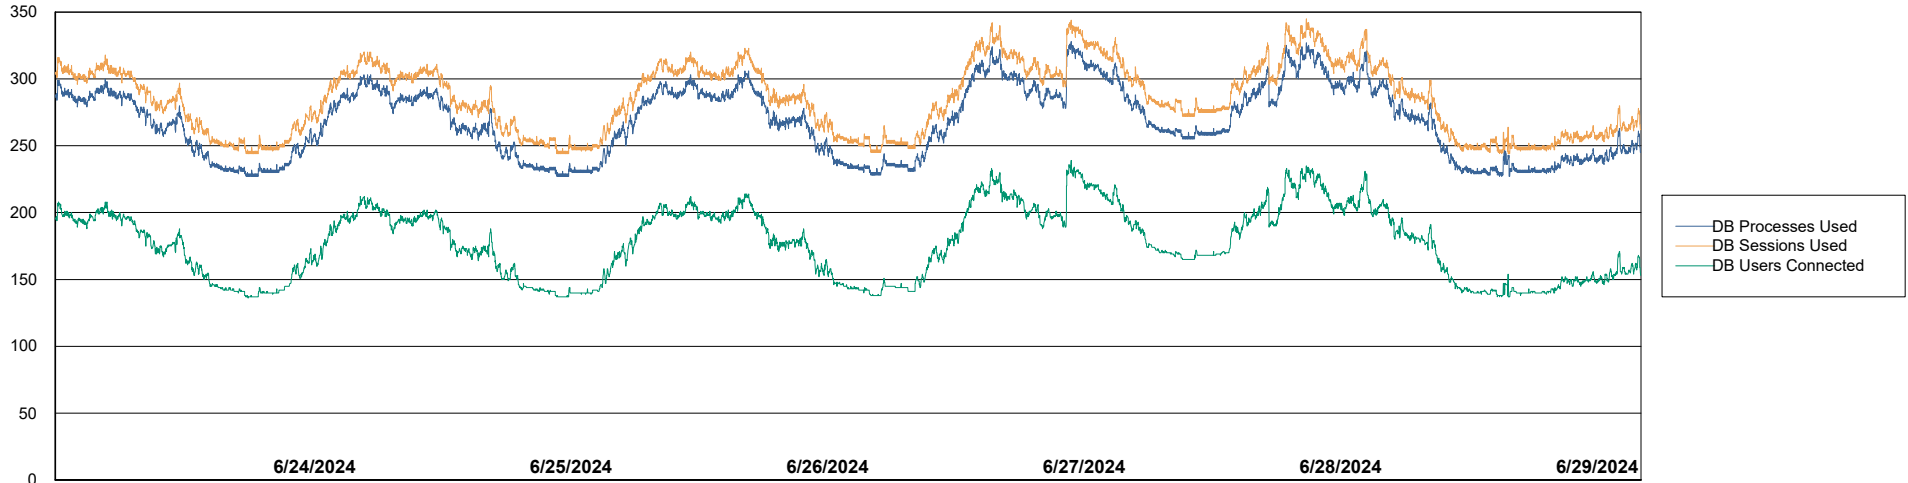

Weekly SLA Customer Report

Customer KLH_Production (24/7)
Database ID 139

Database Performance KLH_PRD_SRSBIDB01_ABS1

Weekly SLA Customer Report

Customer KLH_Production (24/7)
Database ID 139

Database Performance KLH_PRD_SRSD01_ABS1