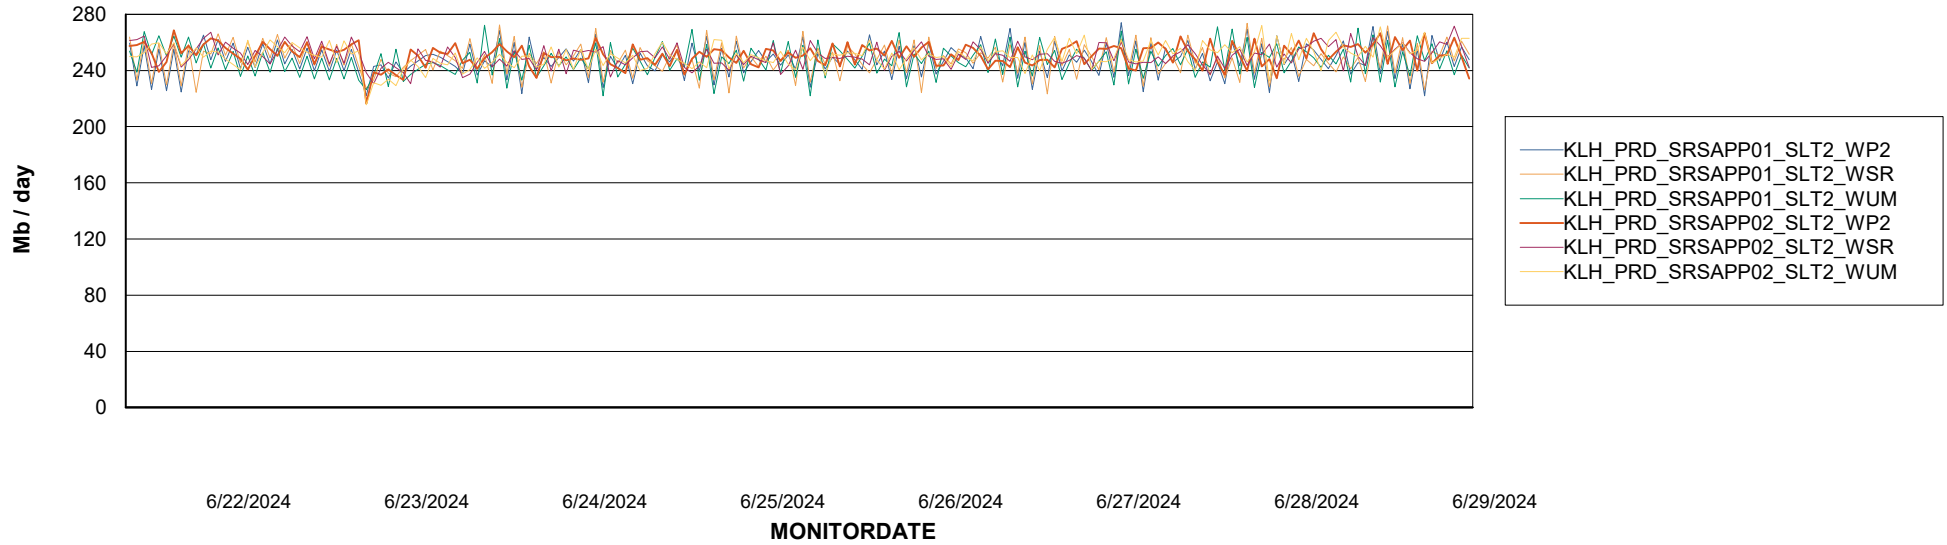

ABSolute Web Component Services

Avg memory used per ABS Web component