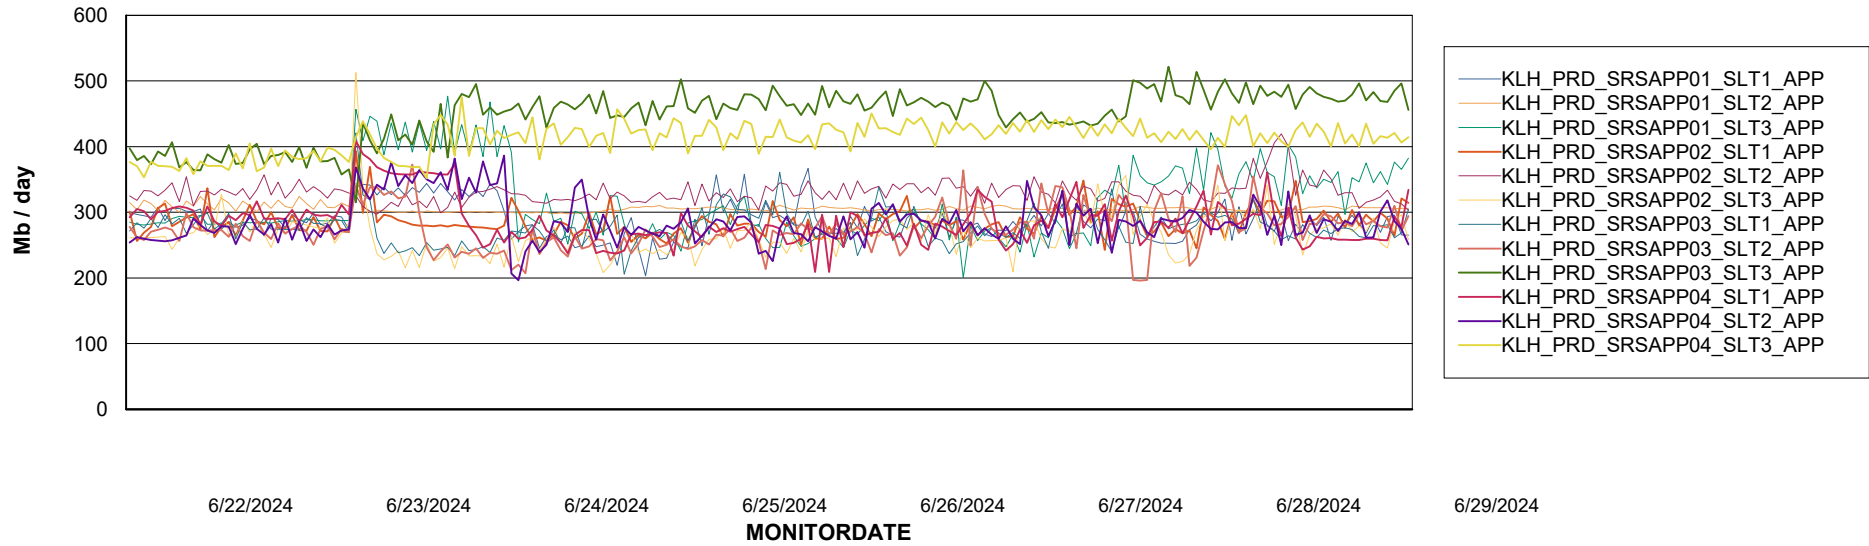

ABSSolute Application Server Services

Avg memory used per ABS Server Service