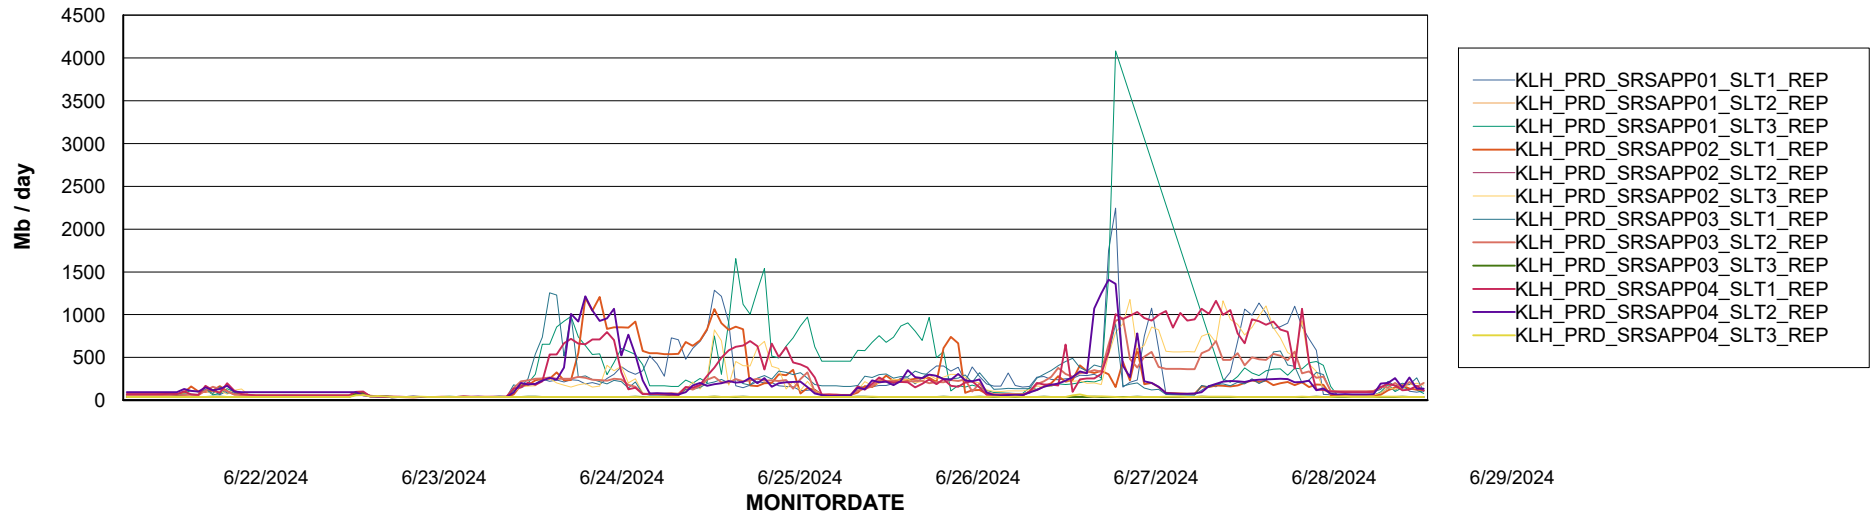

ABSSolute Application ReportServer Services

Avg memory used per ReportServer Service