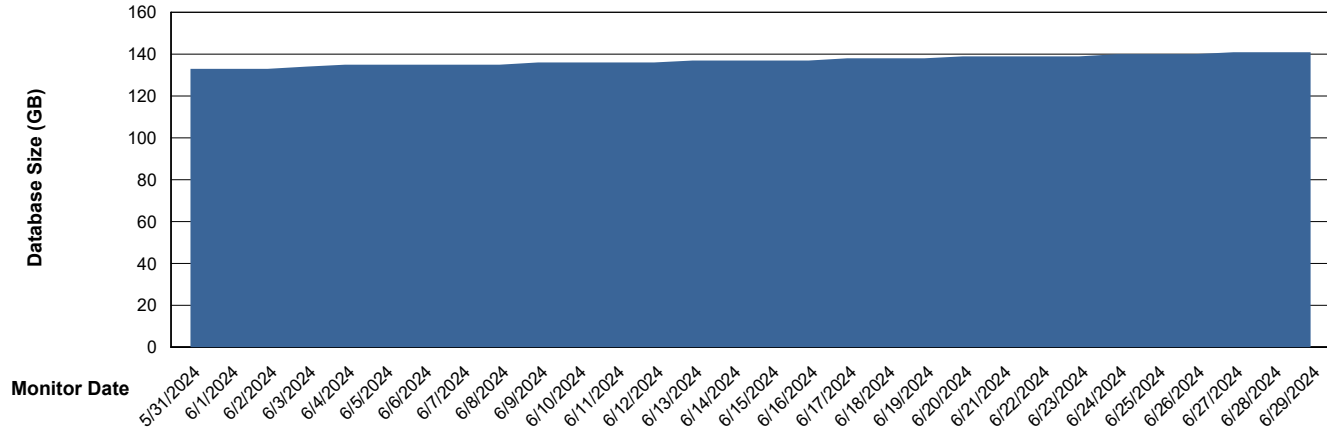

DATABASE SIZE KLH_PRD_SRSBIDB01_ABS1

Database growth over last month