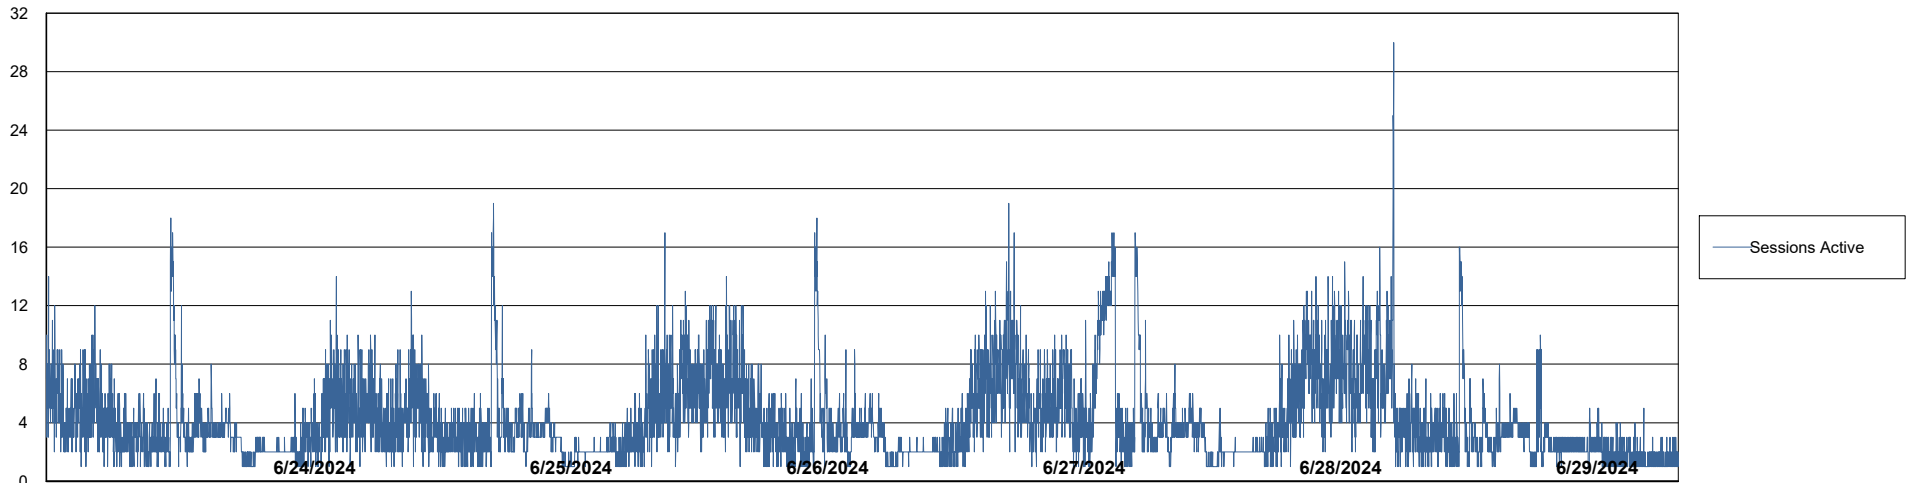

Weekly SLA Customer Report

Customer KLH_Production (24/7)
Database ID 139

Database Performance KLH_PRD_SRSBIDB01_ABS1

Weekly SLA Customer Report

Customer KLH_Production (24/7)
Database ID 139

Database Performance KLH_PRD_SRSD01_ABS1