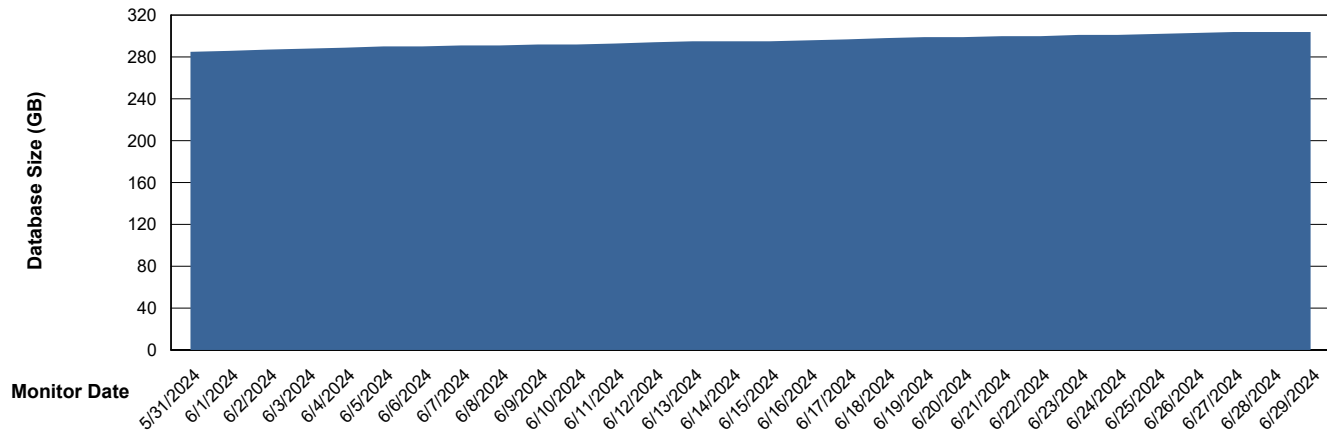

Customer KLH_Production (24/7)
Database ID 139

DATABASE SIZE KLH_PRD_SRSBIDB01_ABS1

Database growth over last month

DATABASE SIZE KLH_PRD_SRSDB01_ABS1

Database growth over last month

Weekly SLA Customer Report