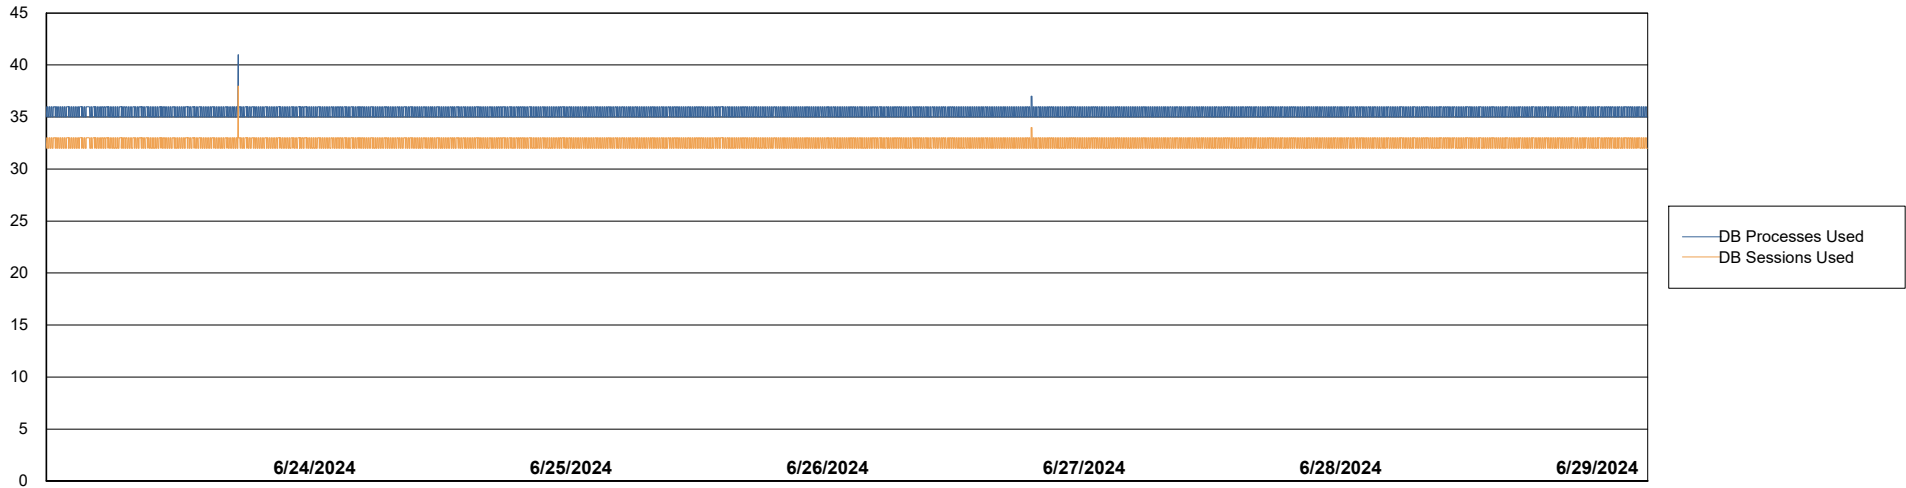

Database Performance KLA_STB_KLAHQORA06_DB_HSBABS1

DB Processes Max 1,000