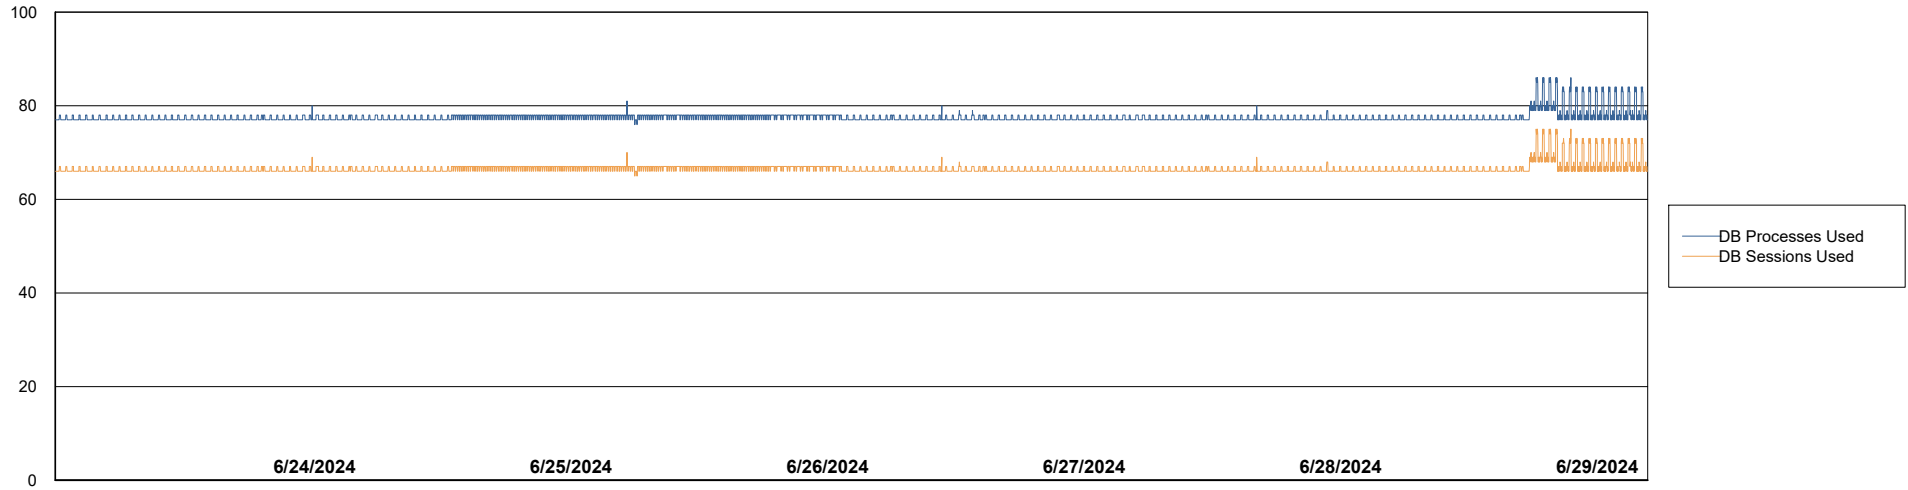

Database Performance KBR-DBS2-TOR_PROD_HSBABS1

DB Processes Max 0
DB Processes Max 1,000
DB Processes Max 4