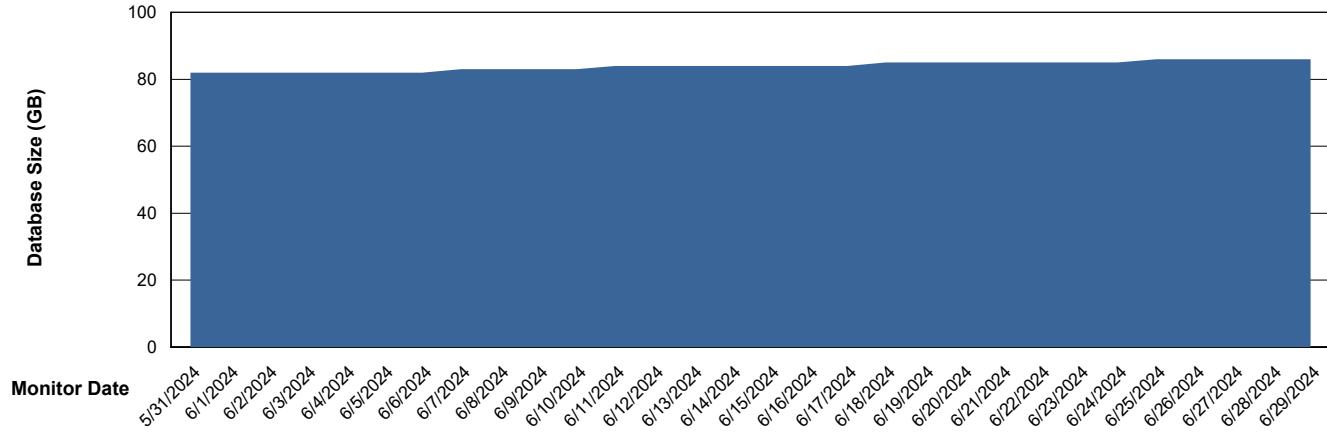

DATABASE SIZE KBR-BI-TOR_PROD_ABS1

Database growth over last month