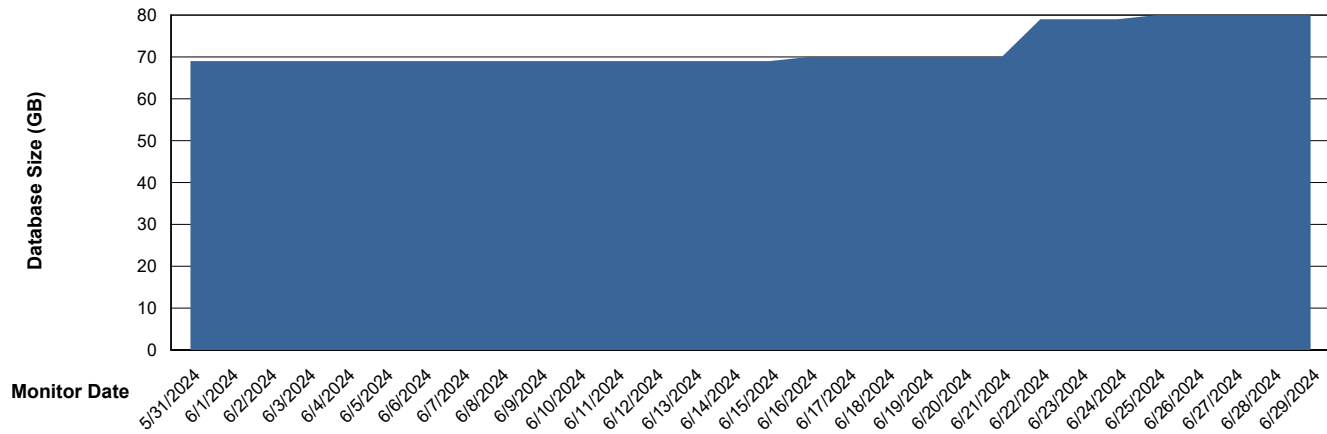

Customer KBR OCI TOR Production
Database ID 200

DATABASE SIZE KBR-BI-TOR_PROD_ABS1

Database growth over last month

DATABASE SIZE KBR-DBS1-TOR_PROD_ABS1

Database growth over last month

Weekly SLA Customer Report