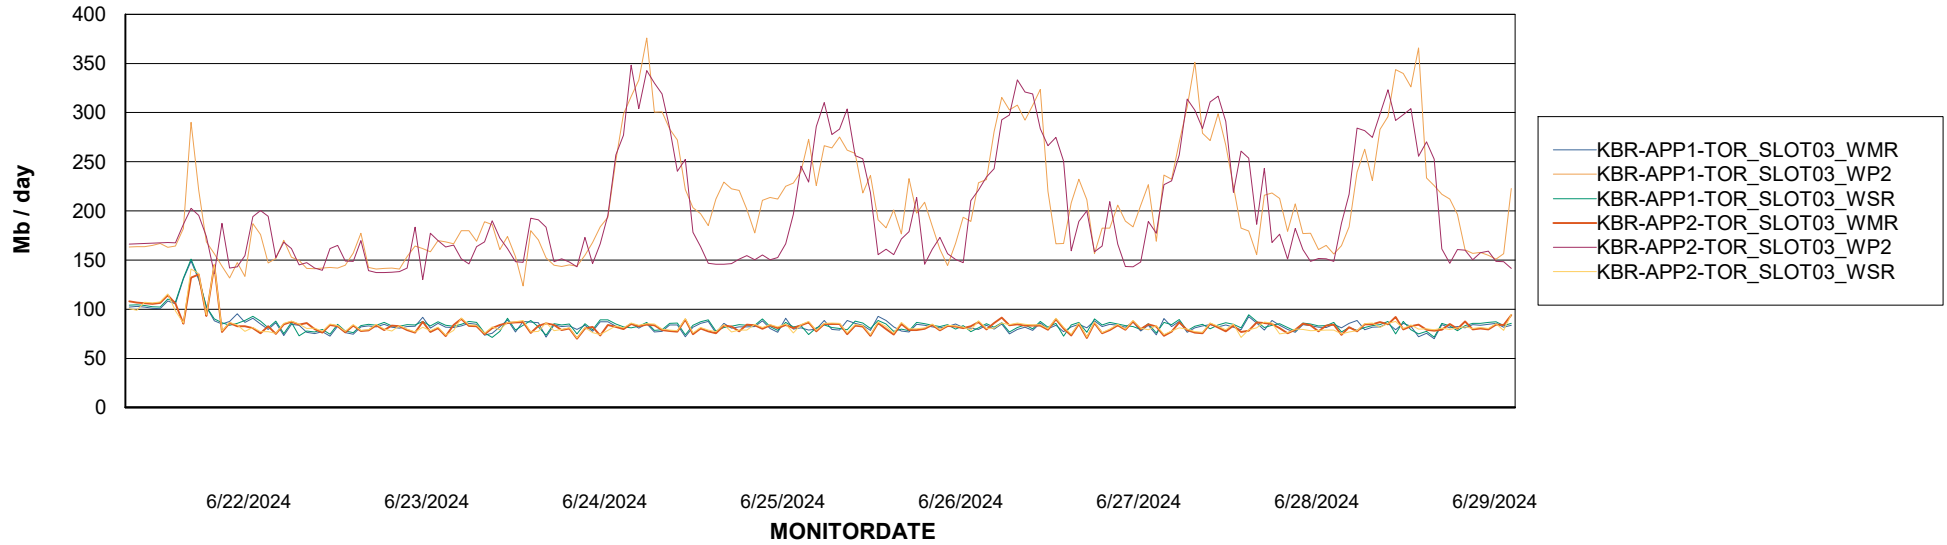

ABSolute Web Component Services

Avg memory used per ABS Web component