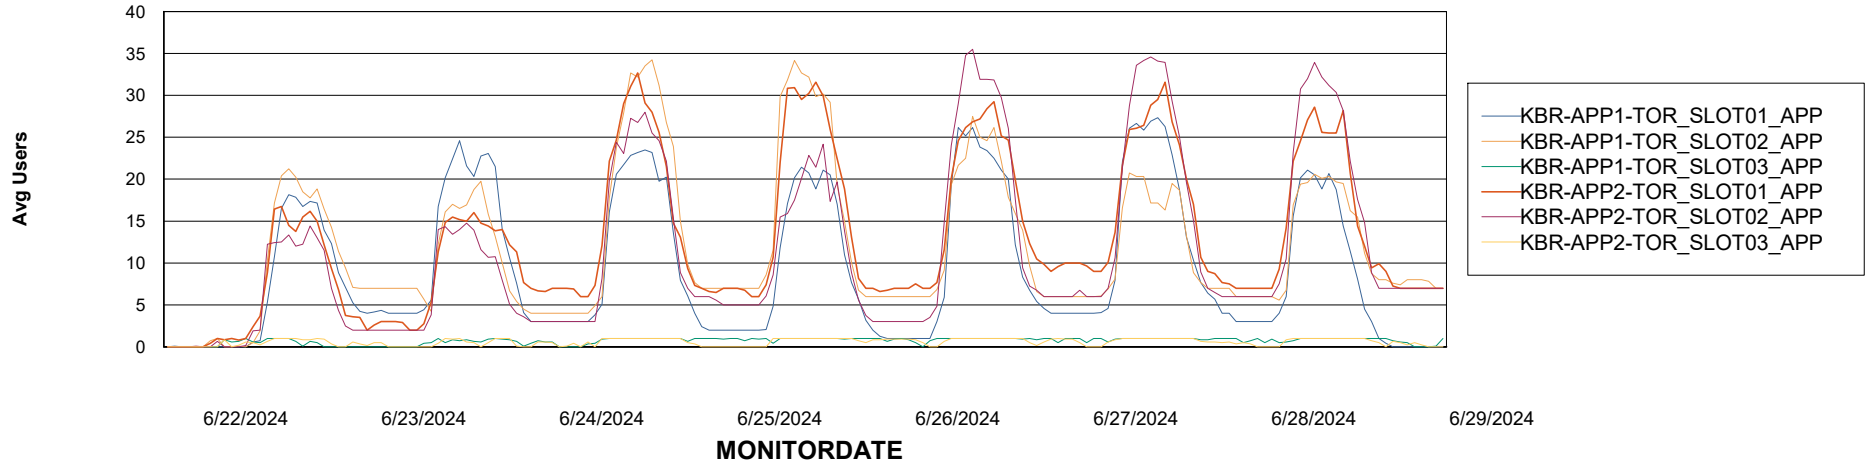

Avg users per day per ABS server