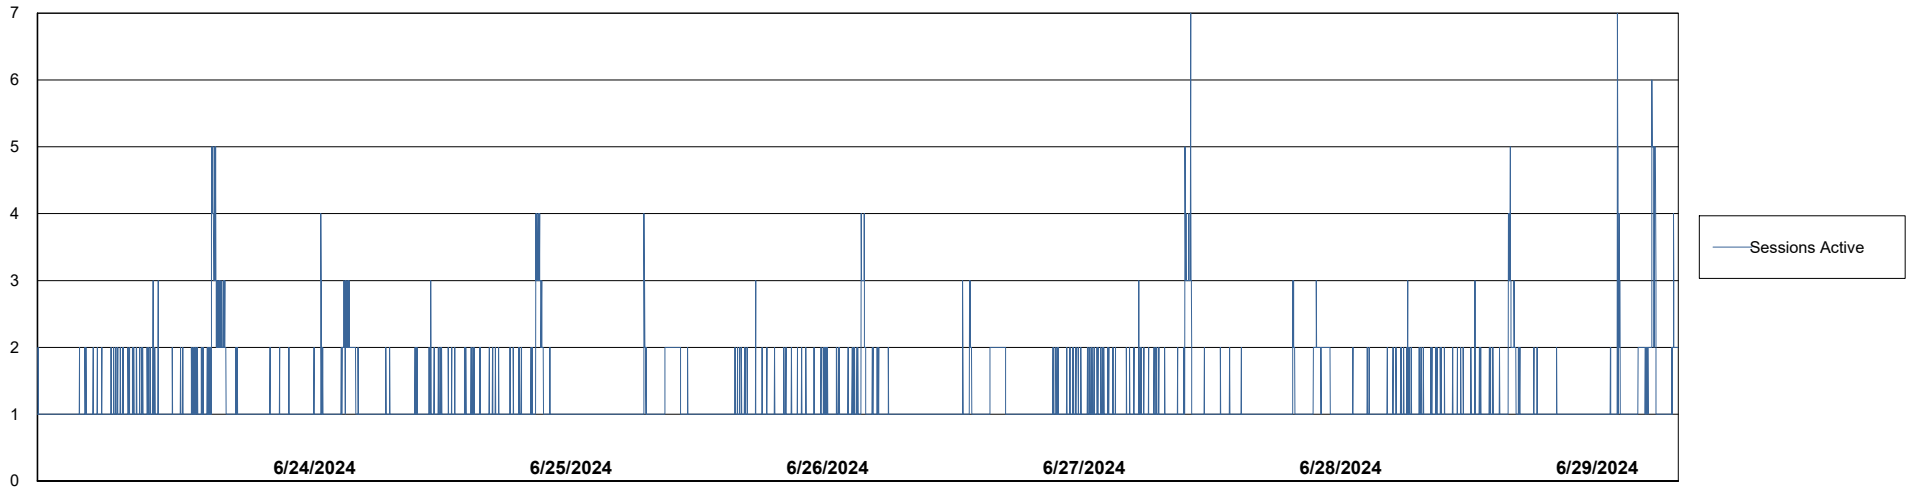

Weekly SLA Customer Report

Customer KBR OCI TOR Production
Database ID 200

Database Performance KBR-BI-TOR_PROD_ABS1

Weekly SLA Customer Report

Customer KBR OCI TOR Production
Database ID 200

Database Performance KBR-DBS1-TOR_PROD_ABS1