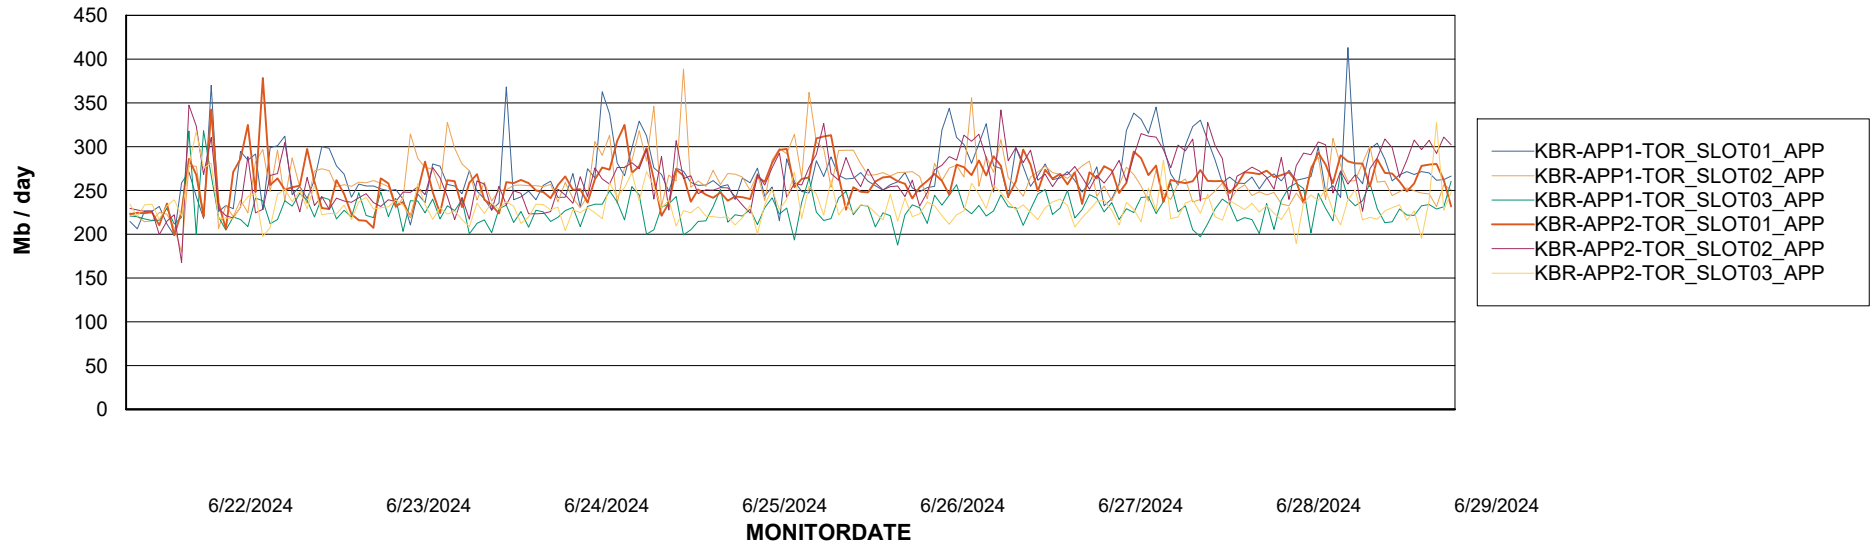

ABSSolute Application Server Services

Avg memory used per ABS Server Service