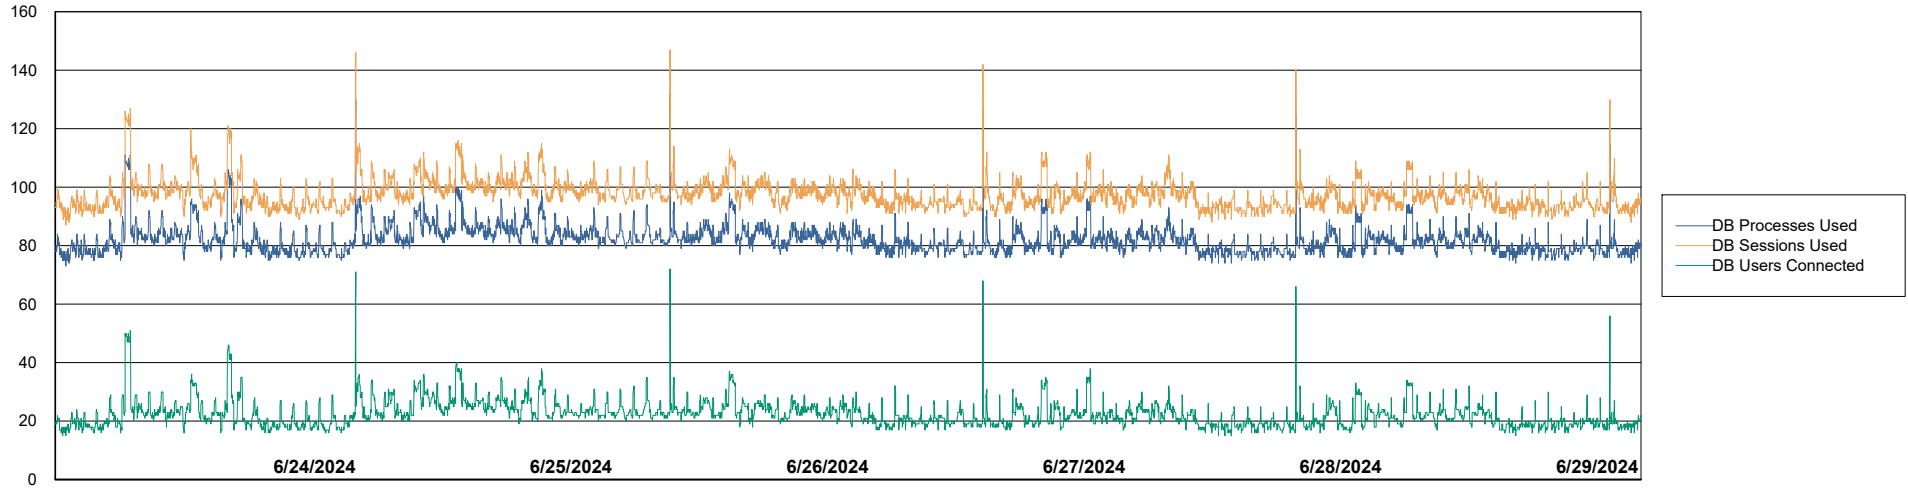

Database Performance KBR-BI-TOR_PROD_ABS1