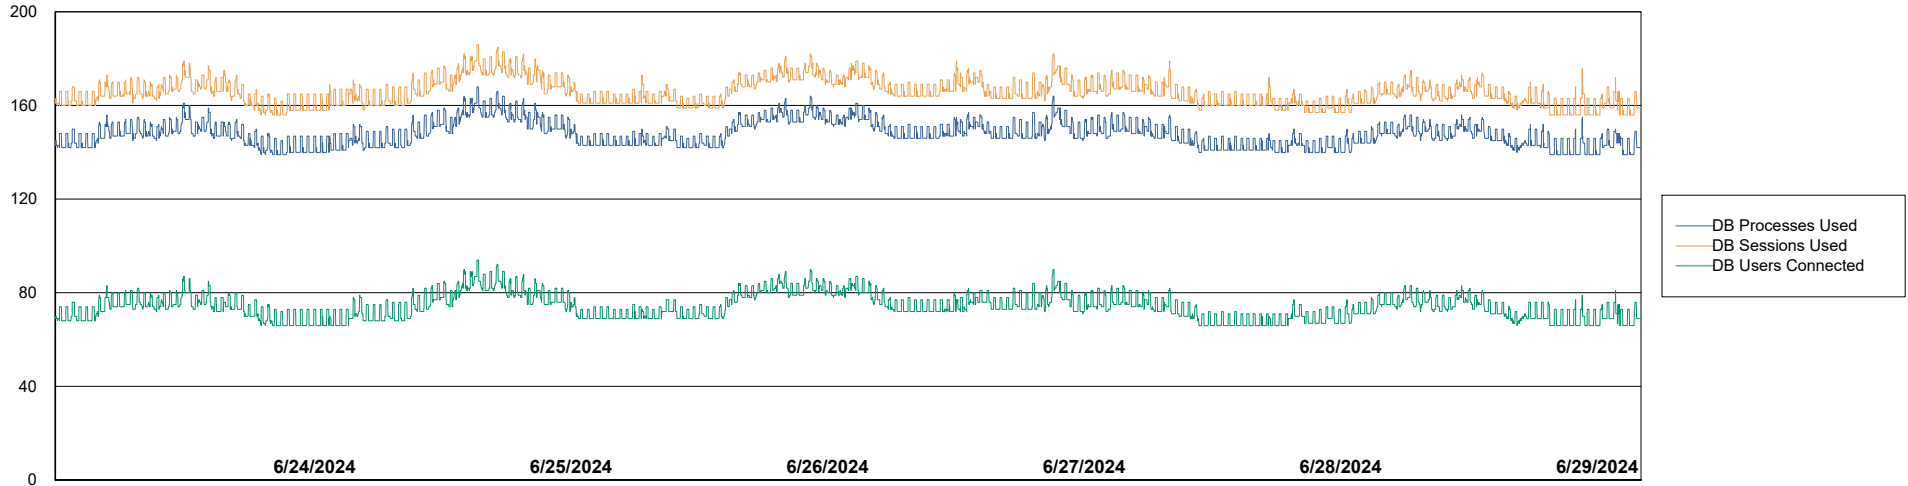

Weekly SLA Customer Report

Customer KBR OCI TOR Production
Database ID 200

Database Performance KBR-BI-TOR_PROD_ABS1

Weekly SLA Customer Report

Customer KBR OCI TOR Production
Database ID 200

Database Performance KBR-DBS1-TOR_PROD_ABS1