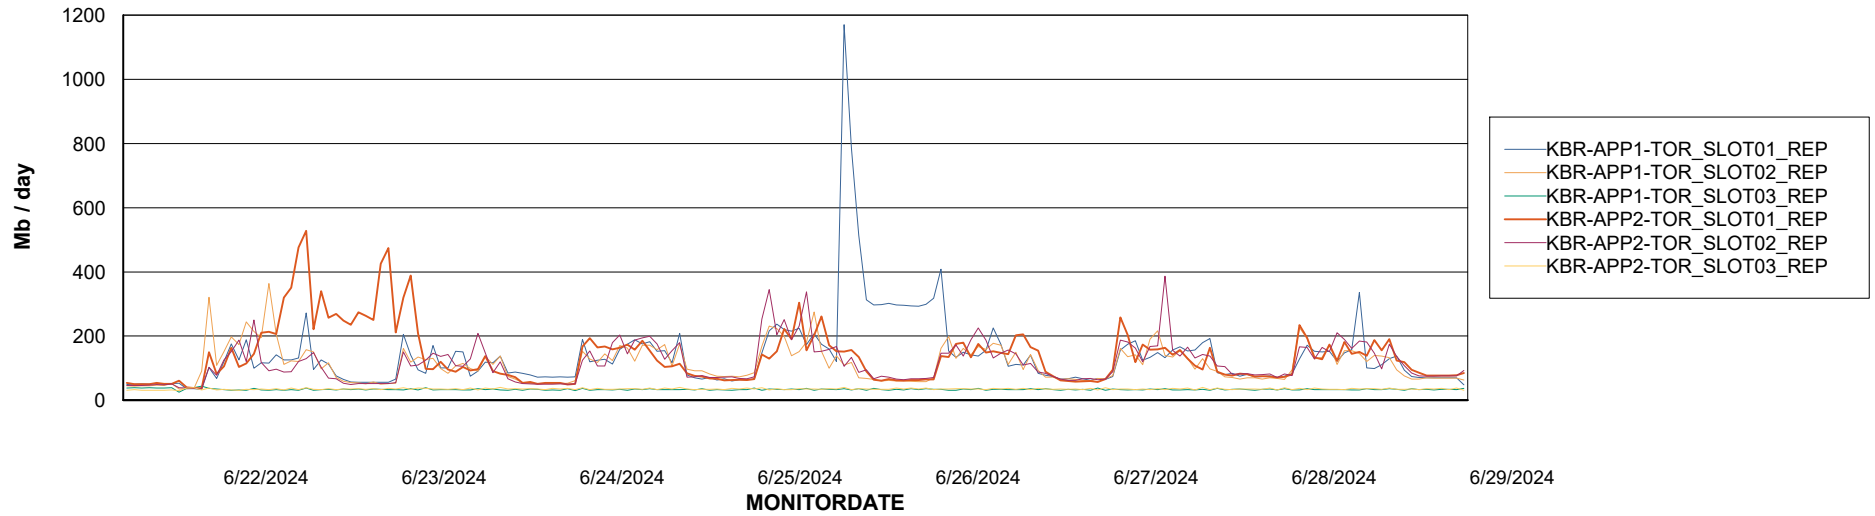

Avg memory used per ABS Server Service

Avg users per day per ABS server

Weekly SLA Customer Report

Customer KBR OCI TOR Production
Database ID 200

ABSSolute Application ReportServer Services

Avg memory used per ReportServer Service