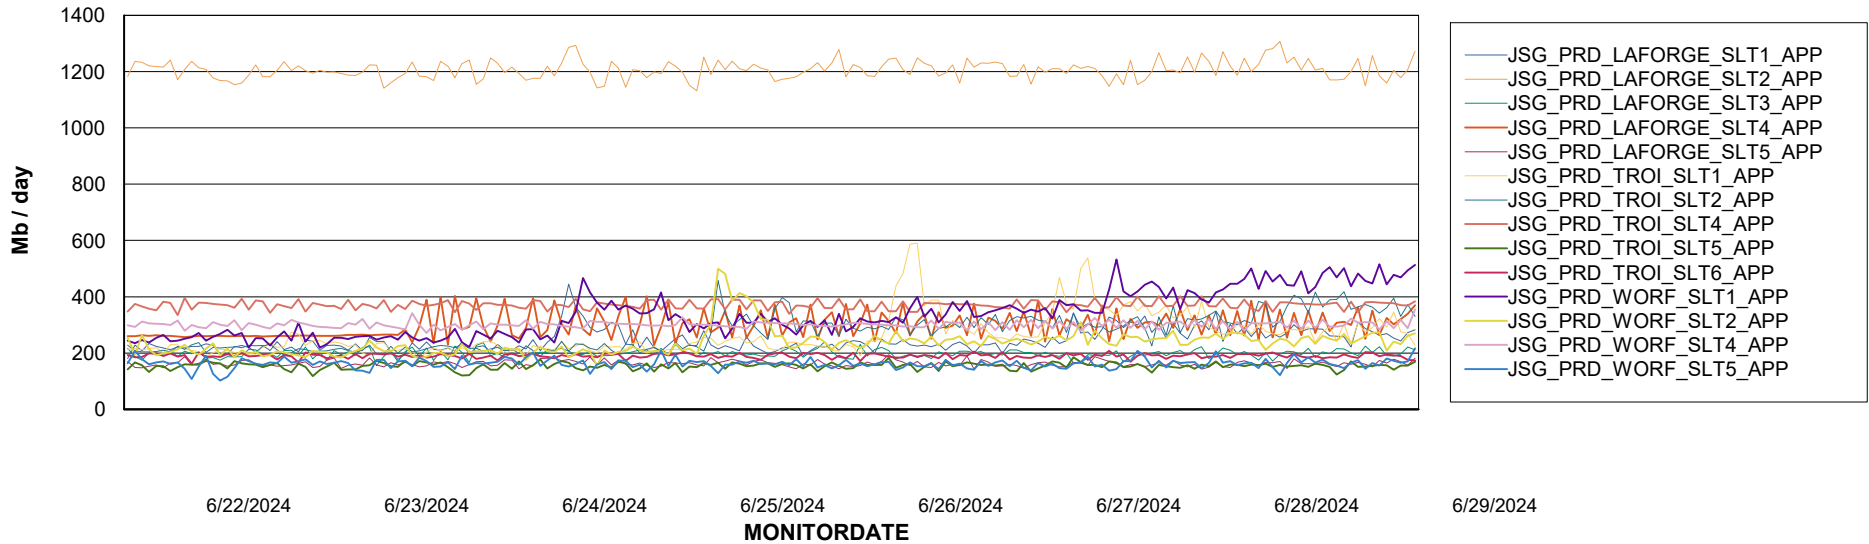

ABSSolute Application Server Services

Avg memory used per ABS Server Service