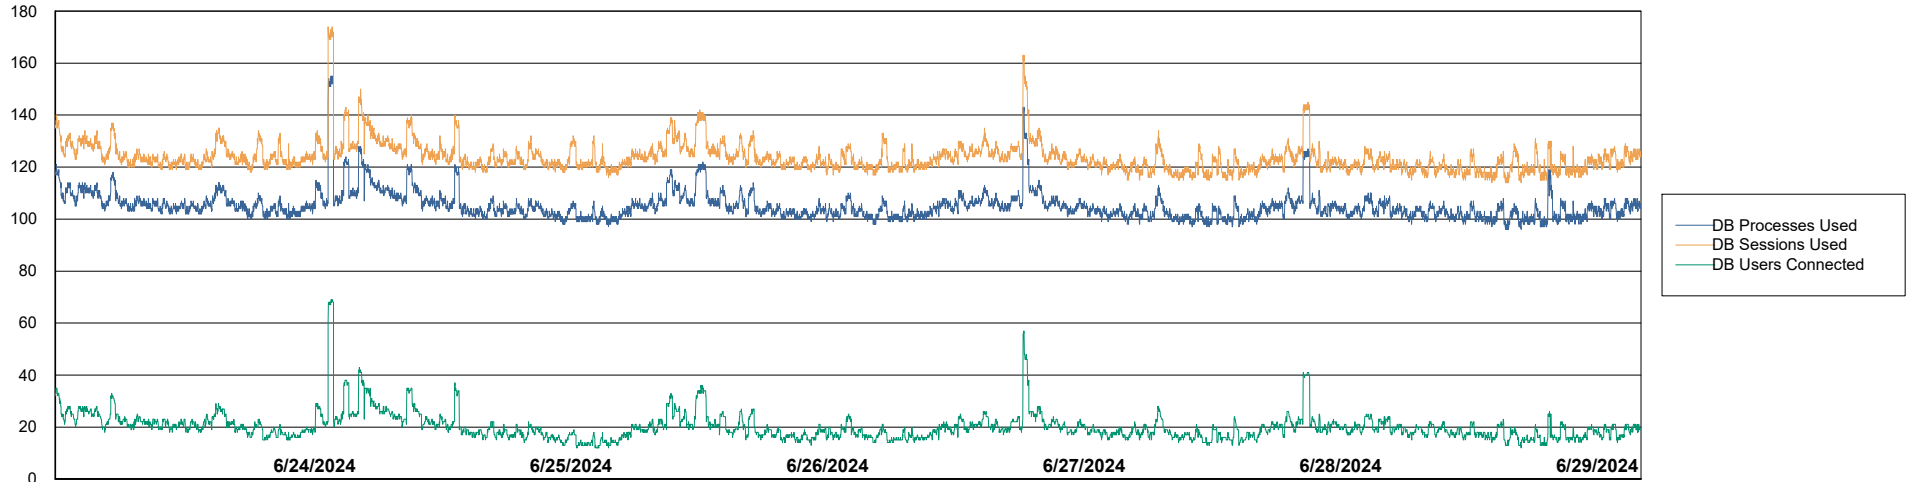

Database Performance JSG_PRD_BASHIR_DB_ABS1