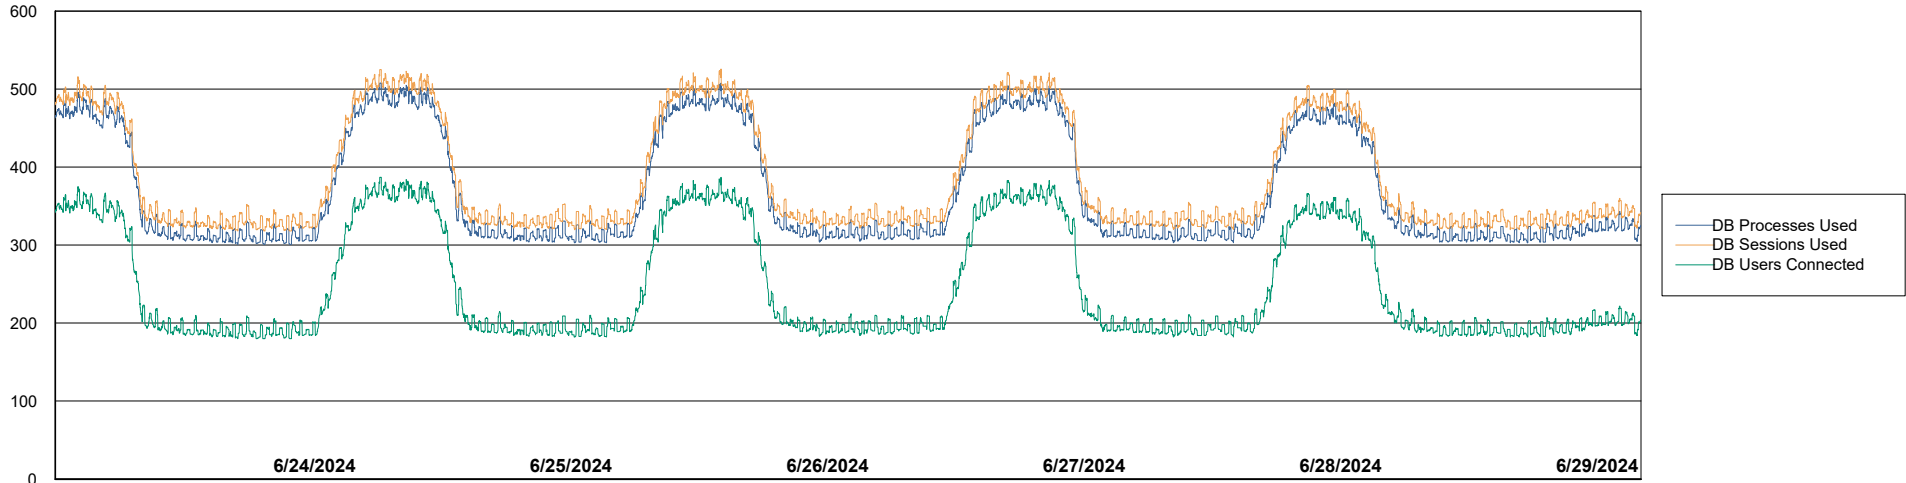

DB Processes Max 4
DB Processes Max 0
DB Processes Max 1,000

Weekly SLA Customer Report

Customer JSG_Production (24/7)
Database ID 102

Database Performance JSG_PRD_RIKER_DB_HSBABS1

Weekly SLA Customer Report