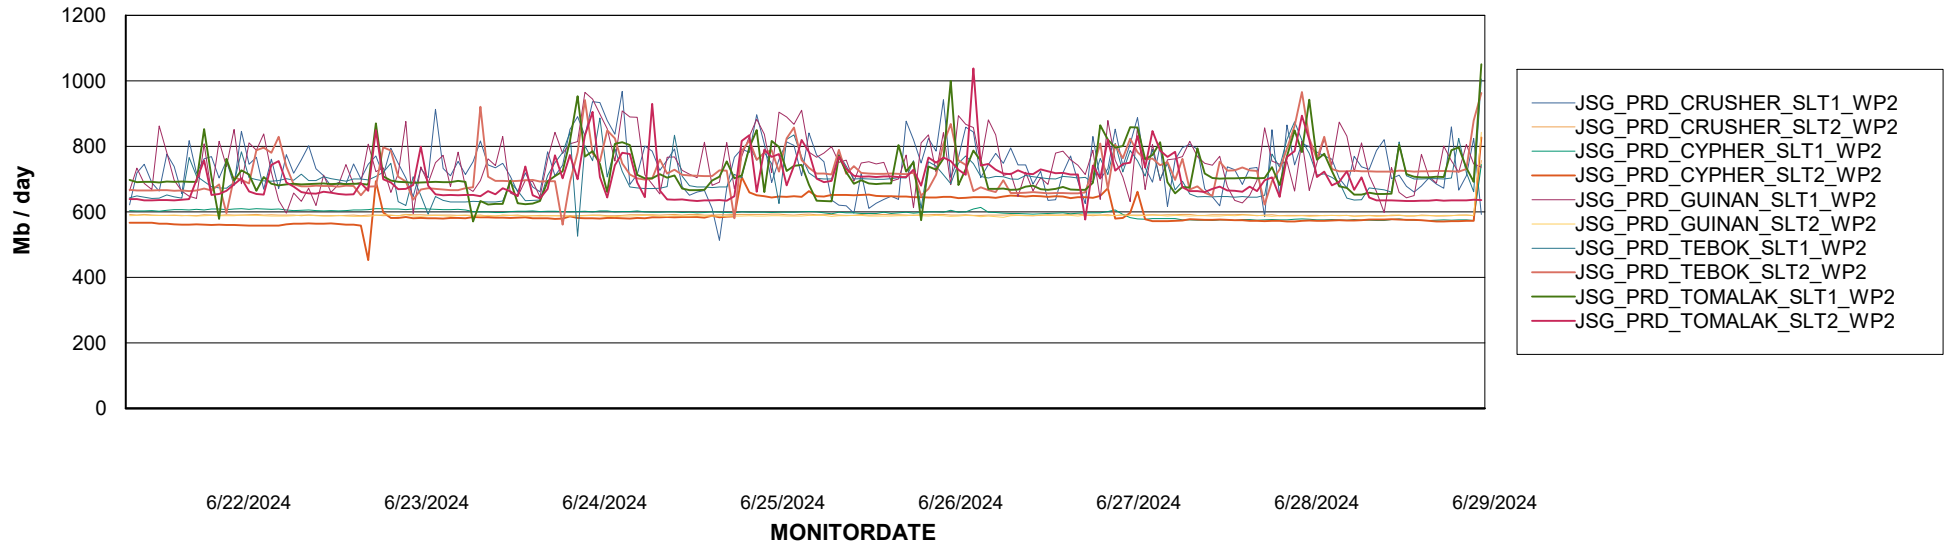

ABSSolute Web Component Services

Avg memory used per ABS Web component