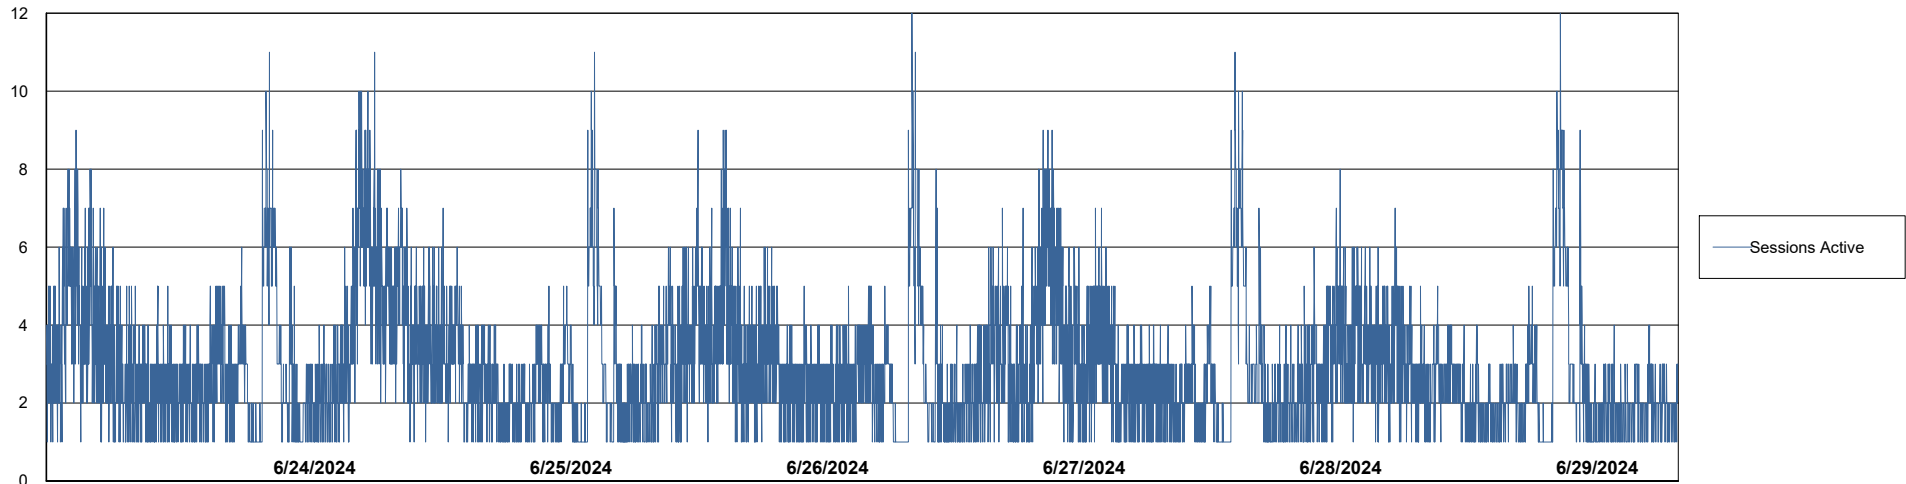

Weekly SLA Customer Report

Customer JSG_Production (24/7)
Database ID 102

Database Performance JSG_PRD_BASHIR_DB_ABS1

Weekly SLA Customer Report

Customer JSG_Production (24/7)
Database ID 102

Database Performance JSG_PRD_PICARD_DB_ABS1

DB Processes Max 4
DB Processes Max 0
DB Processes Max 1,000

Weekly SLA Customer Report

Customer JSG_Production (24/7)
Database ID 102

Database Performance JSG_PRD_RIKER_DB_HSBABS1

Weekly SLA Customer Report

Customer JSG_Production (24/7)
Database ID 102

DATABASE SIZE JSG_PRD_BASHIR_DB_ABS1

Database growth over last month

DATABASE SIZE JSG_PRD_RIKER_DB_HSBABS1

Database growth over last month

Weekly SLA Customer Report