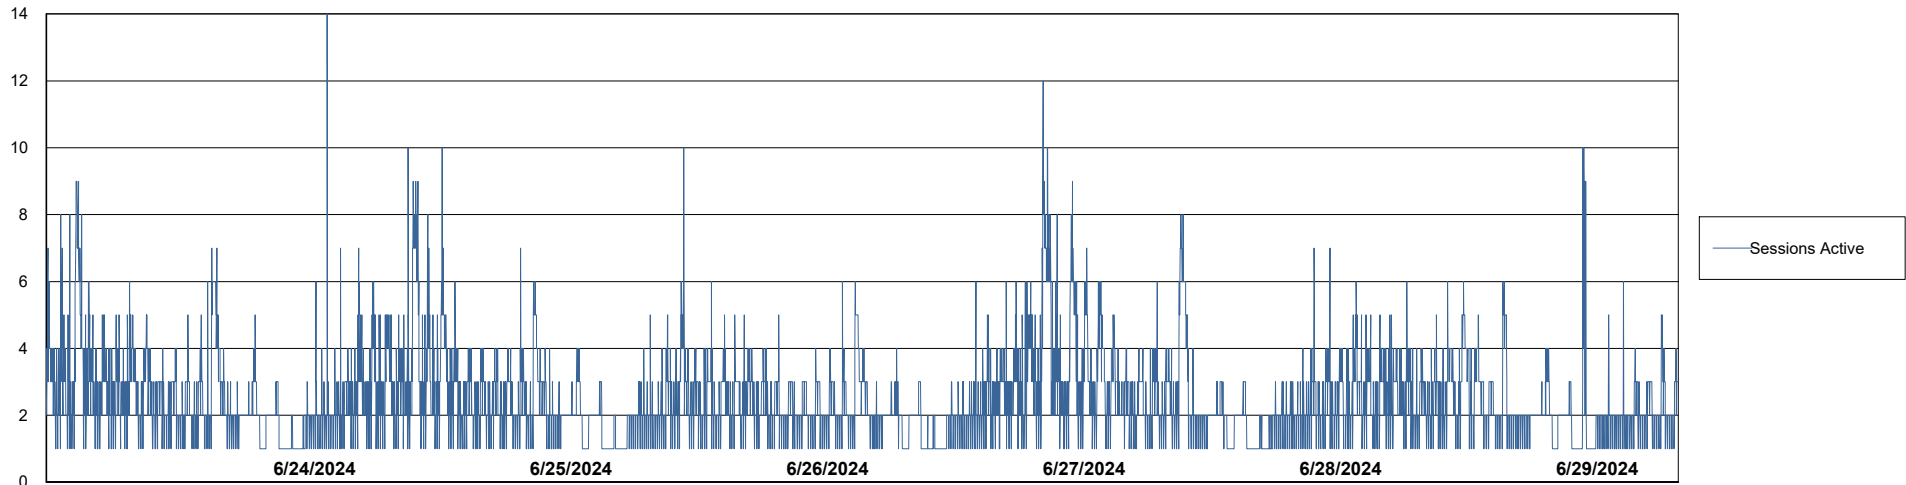

Weekly SLA Customer Report

Customer JSG_Production (24/7)
Database ID 102

Harddisk Usage JSG_PRD_WORF

	Free disk space on C: (%)	Total disk space on C: (Gb)	Used disk space on C: (Gb)
6/29/2024	51	149	73
6/28/2024	51	149	73
6/27/2024	51	149	73
6/26/2024	52	149	72
6/25/2024	52	149	72
6/24/2024	52	149	72
6/23/2024	52	149	72

Weekly SLA Customer Report

Customer JSG_Production (24/7)
Database ID 102

Database Performance JSG_PRD_BASHIR_DB_ABS1

Weekly SLA Customer Report

Customer JSG_Production (24/7)
Database ID 102

Database Performance JSG_PRD_PICARD_DB_ABS1