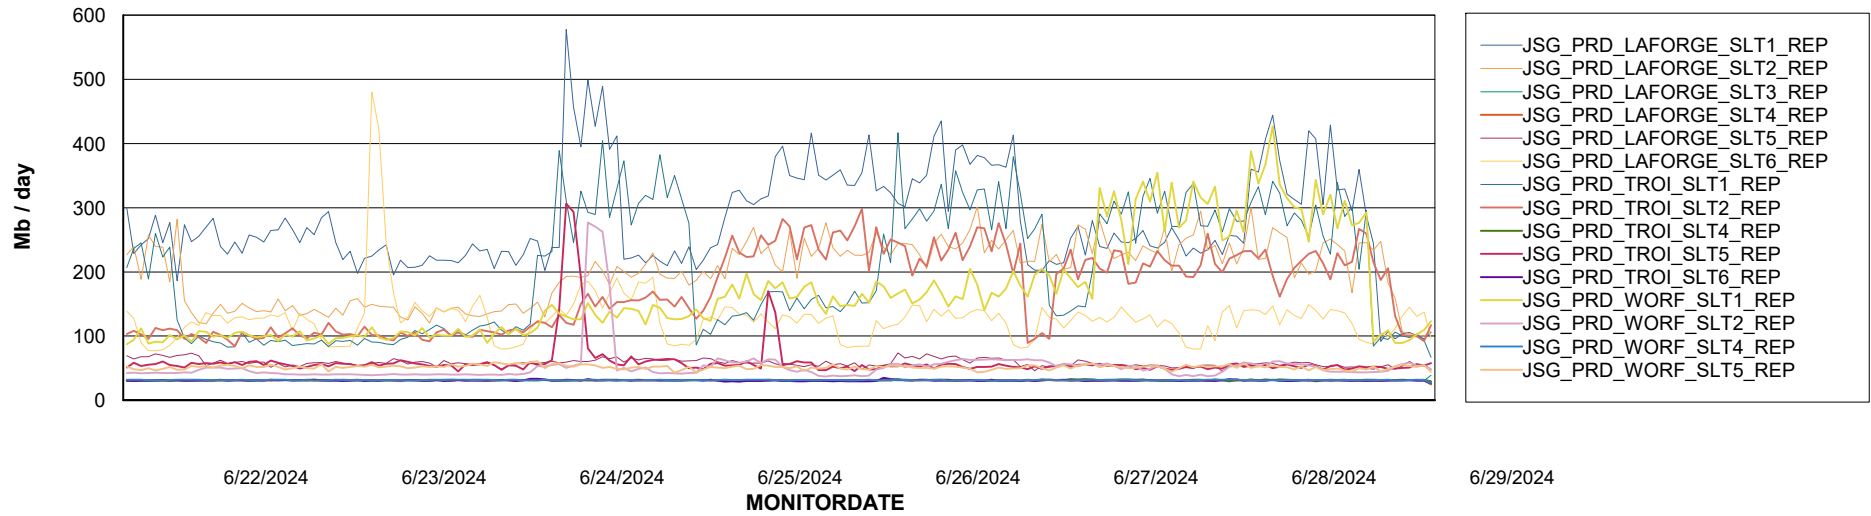

ABSSolute Application ReportServer Services

Avg memory used per ReportServer Service