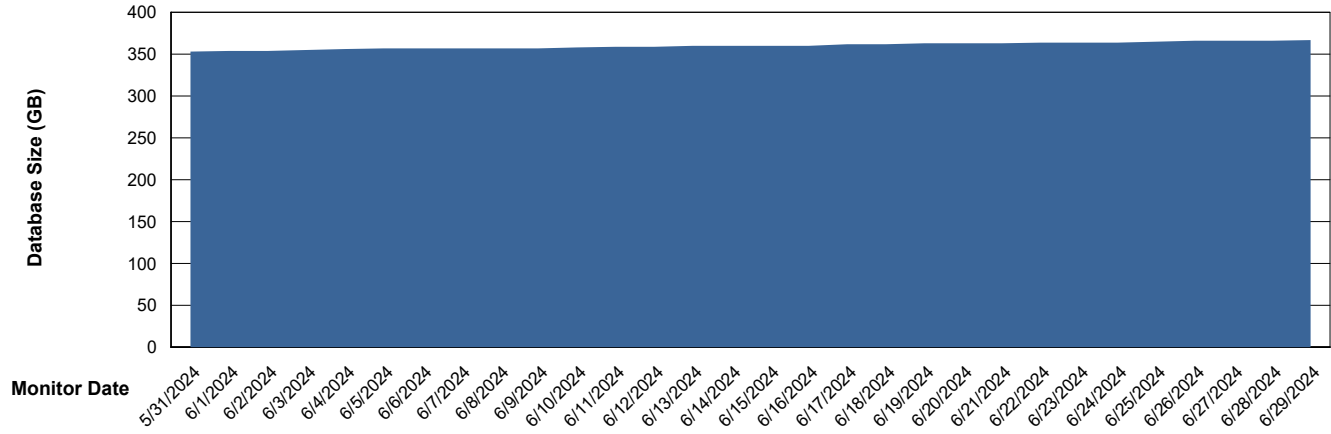

DATABASE SIZE JSG_PRD_BASHIR_DB_ABS1

Database growth over last month