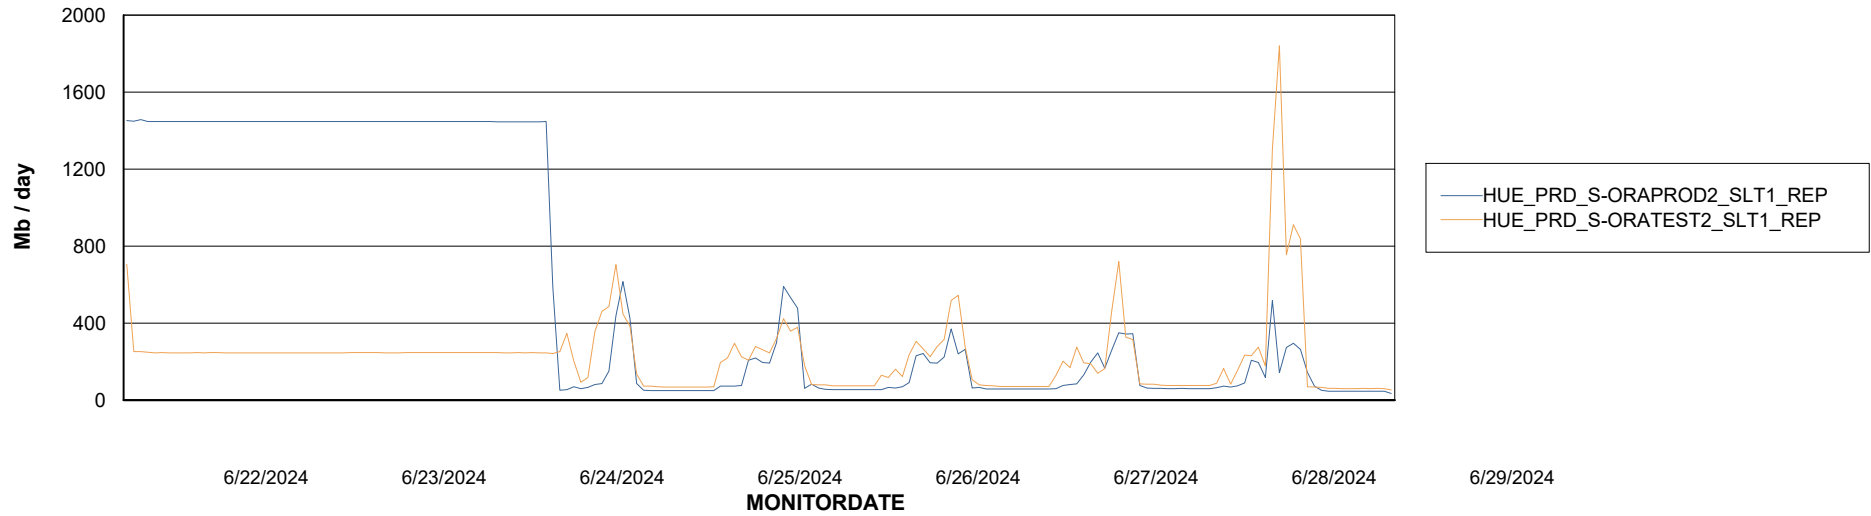

Avg memory used per ABS Server Service

Avg users per day per ABS server

Weekly SLA Customer Report

Customer HUE_Production
Database ID 154

ABSSolute Application ReportServer Services

Avg memory used per ReportServer Service