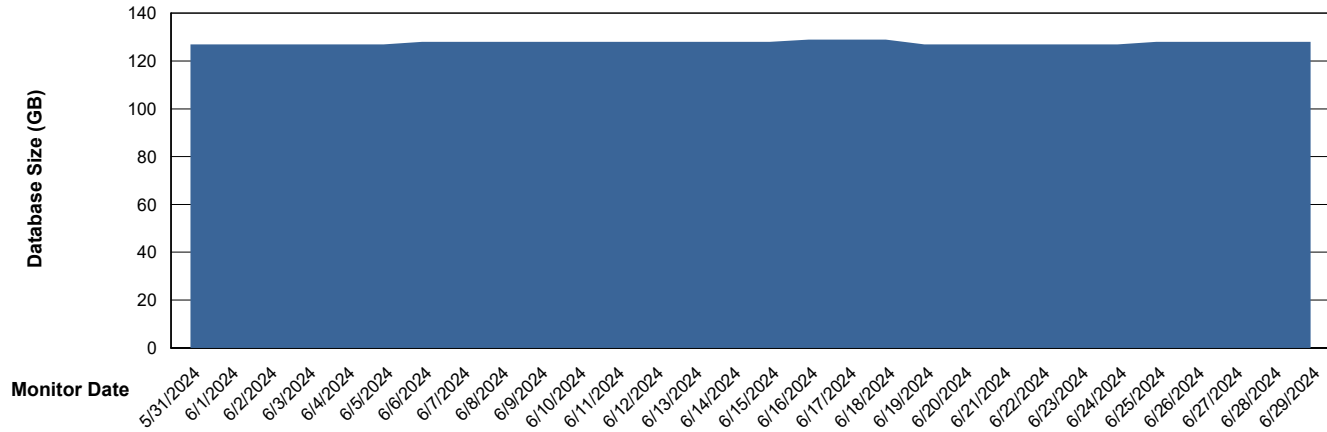

DATABASE SIZE HUE_PRD_S-ORAPROD2_ABS1

Database growth over last month