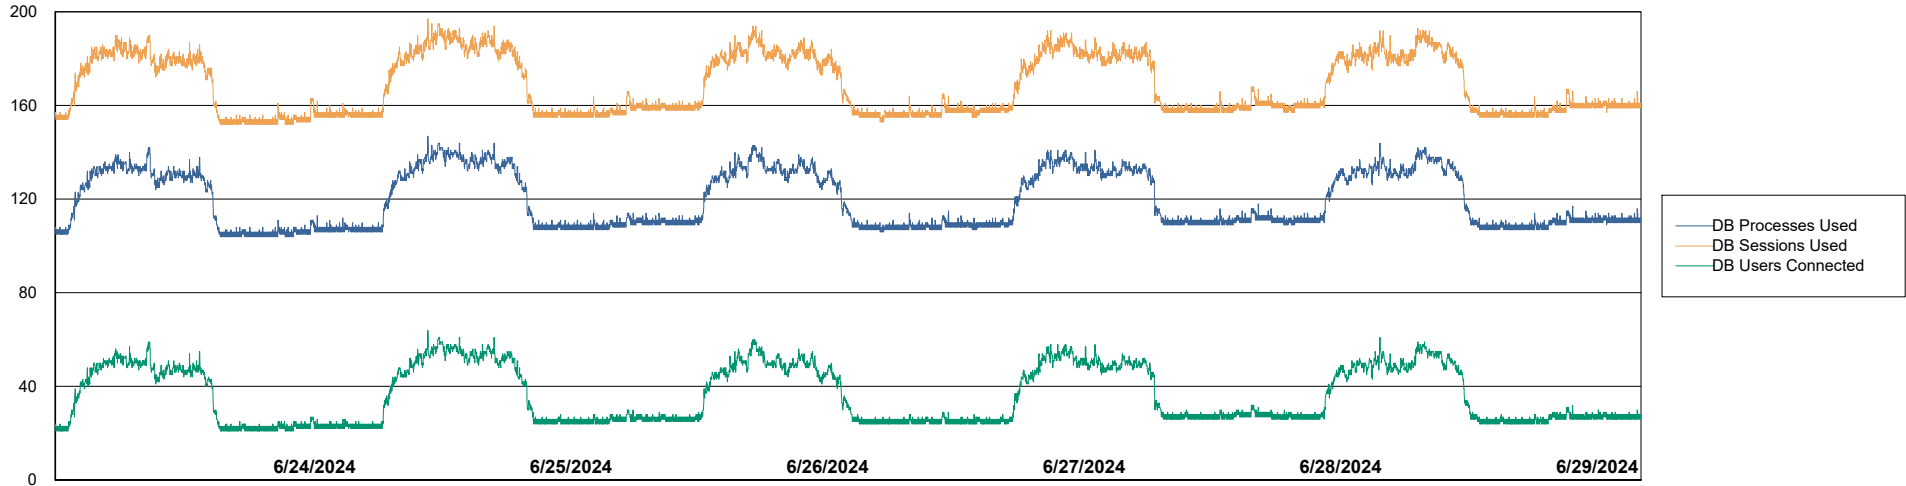

Weekly SLA Customer Report

Customer HUE_Production
Database ID 154

Database Performance HUE_PRD_S-ORABI2_ABS1

Weekly SLA Customer Report

Customer HUE_Production
Database ID 154

Database Performance HUE_PRD_S-ORAPROD2_ABS1