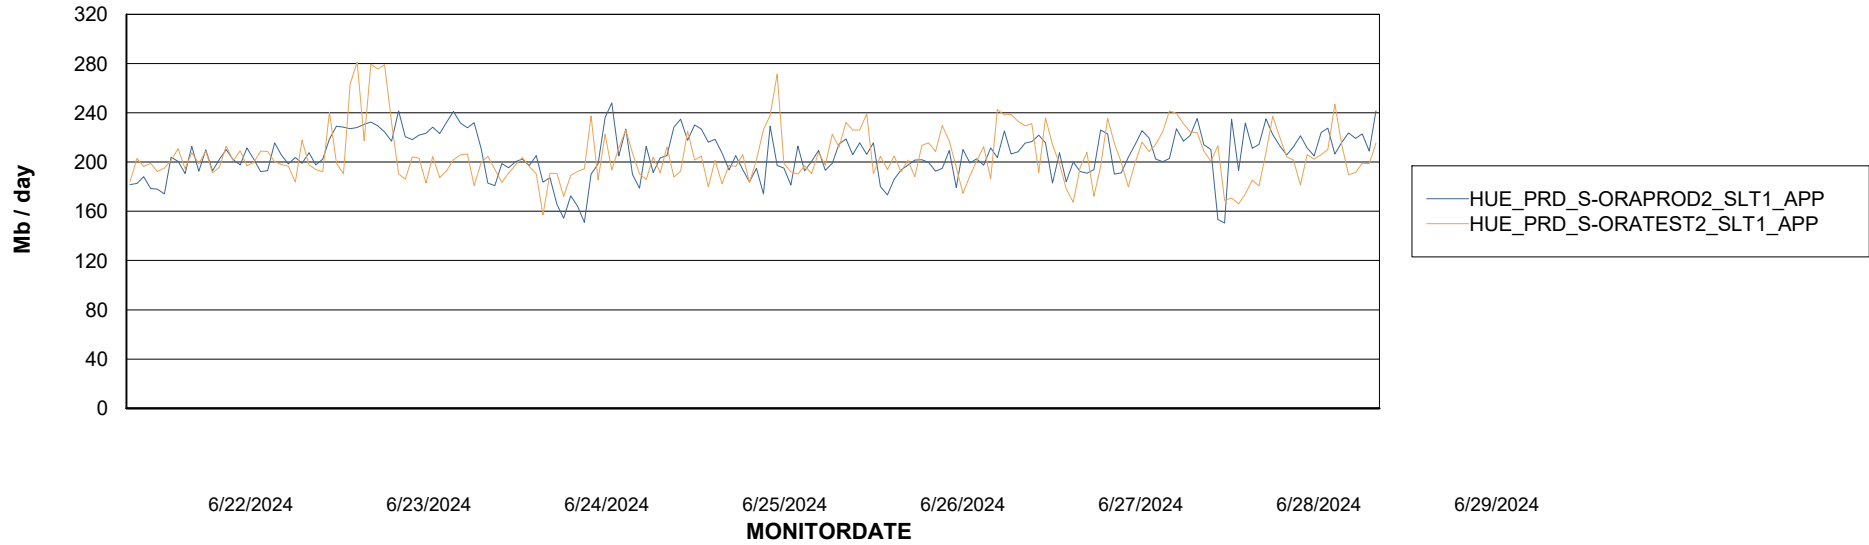

ABSSolute Application Server Services

Avg memory used per ABS Server Service