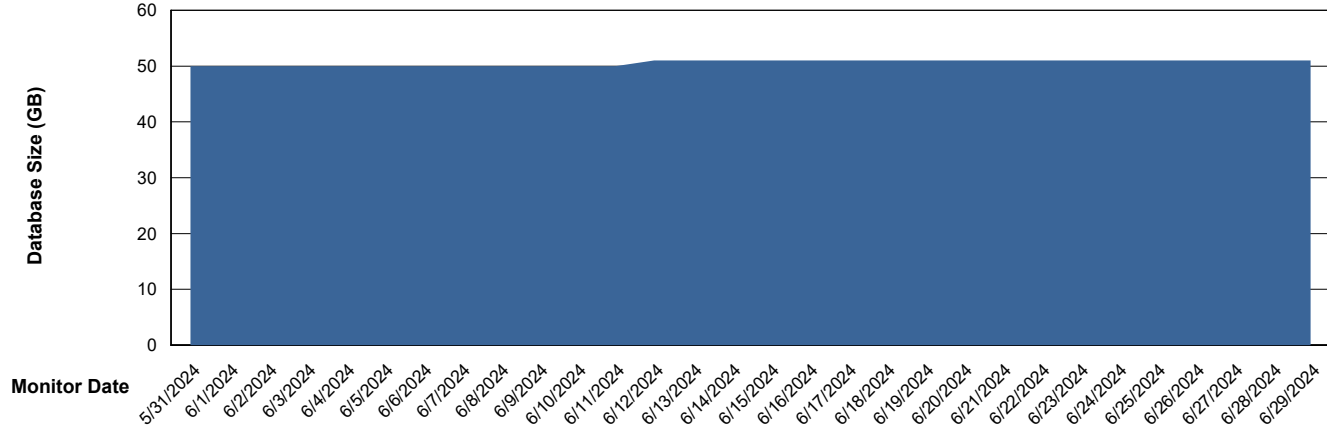

DATABASE SIZE HUE_PRD_S-ORABI2_ABS1

Database growth over last month