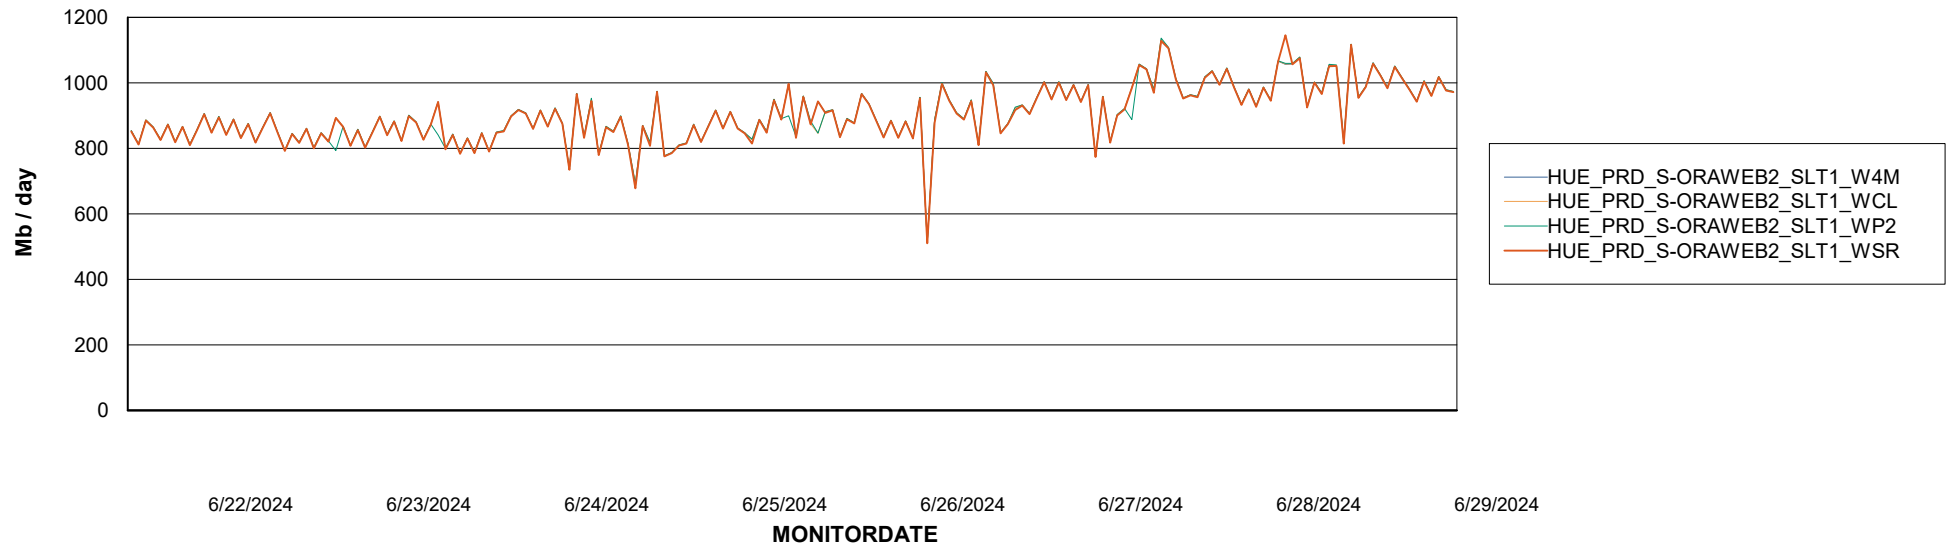

ABSSolute Web Component Services

Avg memory used per ABS Web component