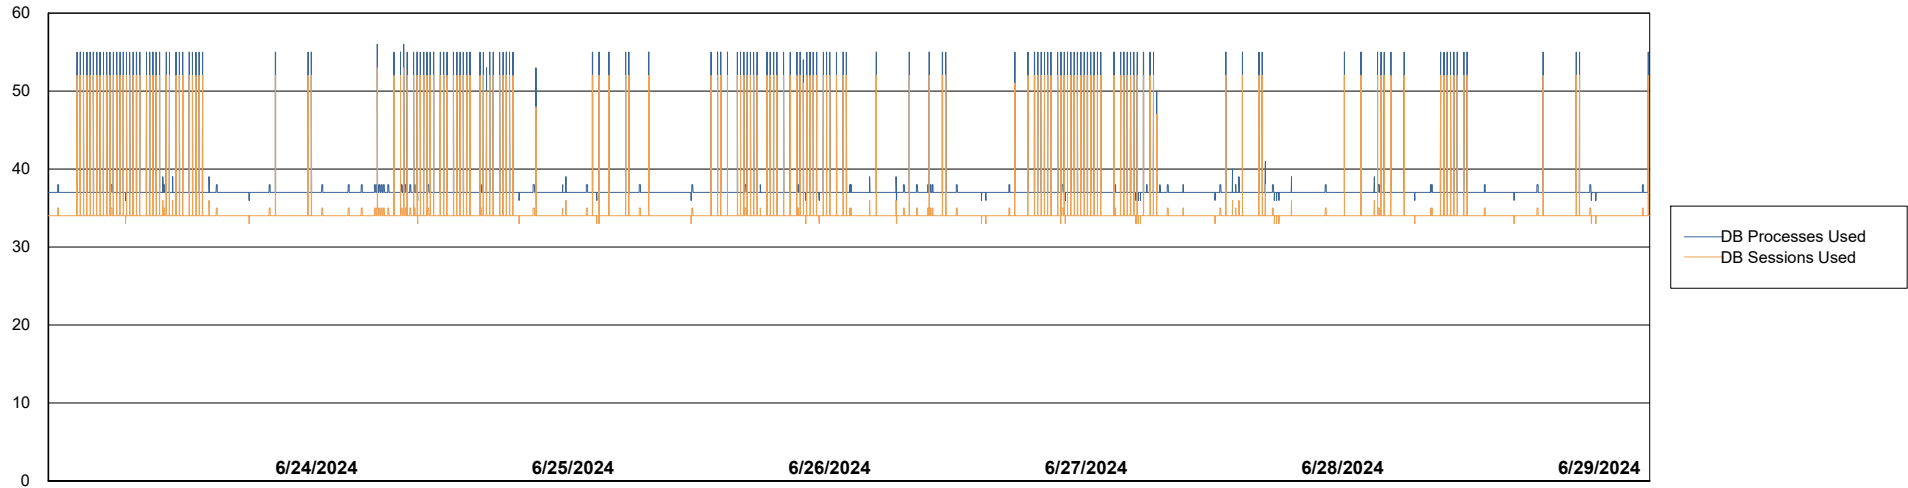

Database Performance HUE_PRD_S-ORATEST2_HSBABS1

DB Processes Max 1,000