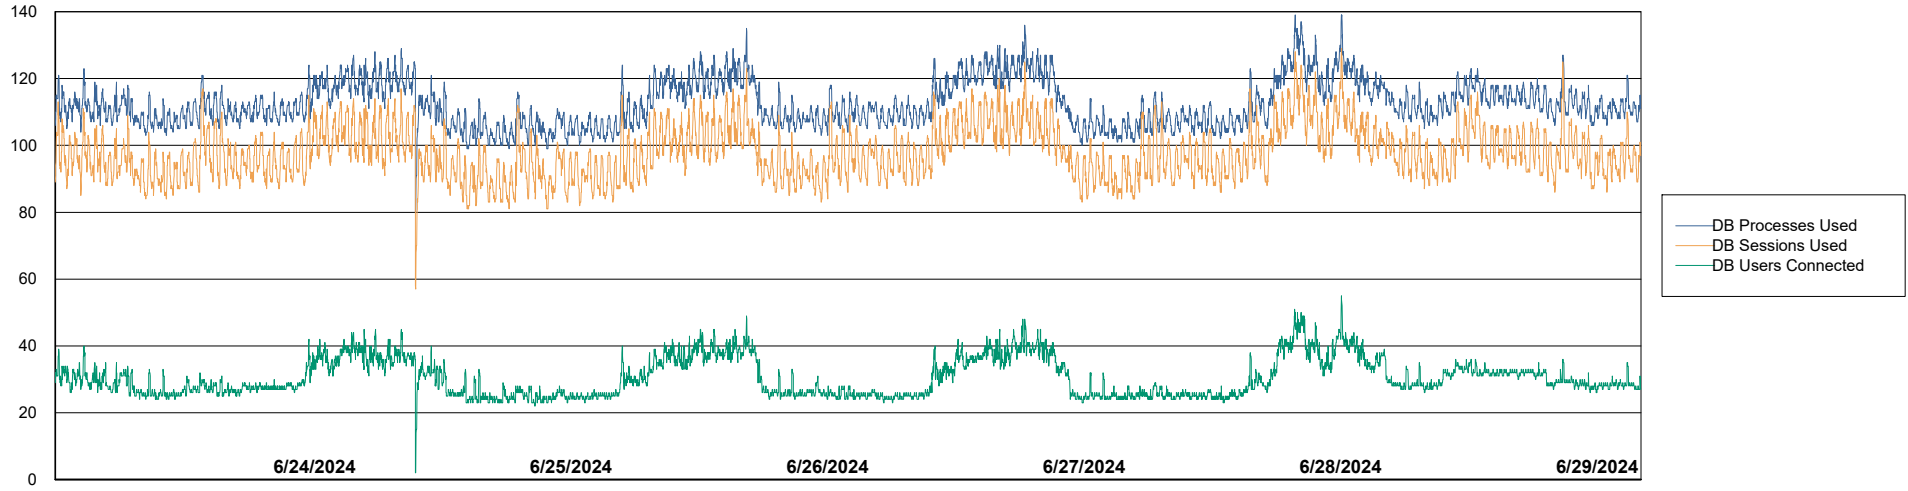

Weekly SLA Customer Report

Customer EUT_Production
Database ID 114

Database Performance EUT_EUP_PRD_URVINA22T_DB_ABS1

Weekly SLA Customer Report

Customer EUT_Production
Database ID 114

Database Performance EUT_URM_PRD_URVINA26_DB_ABS1