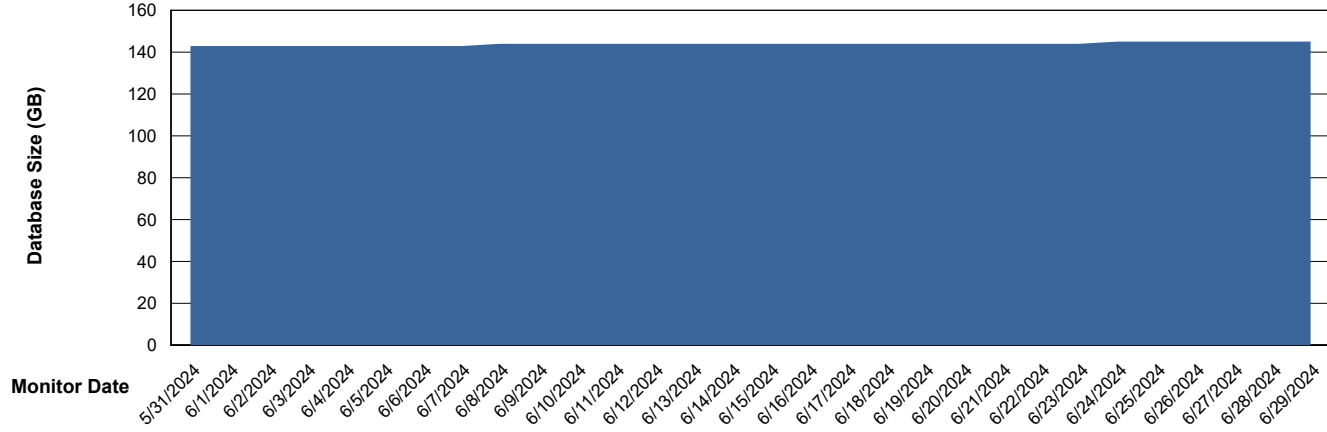

Weekly SLA Customer Report

Customer EUT_Production
Database ID 114

Database Performance EUT_EUP_PRD_URVINA22T_DB_ABS1

Weekly SLA Customer Report

Customer EUT_Production
Database ID 114

Database Performance EUT_URM_PRD_URVINA26_DB_ABS1

Weekly SLA Customer Report

Customer EUT_Production
Database ID 114

DATABASE SIZE EUT_EUP_PRD_URVINA22T_DB_ABS1

Database growth over last month

DATABASE SIZE EUT_URM_PRD_URVINA26_DB_ABS1

Database growth over last month