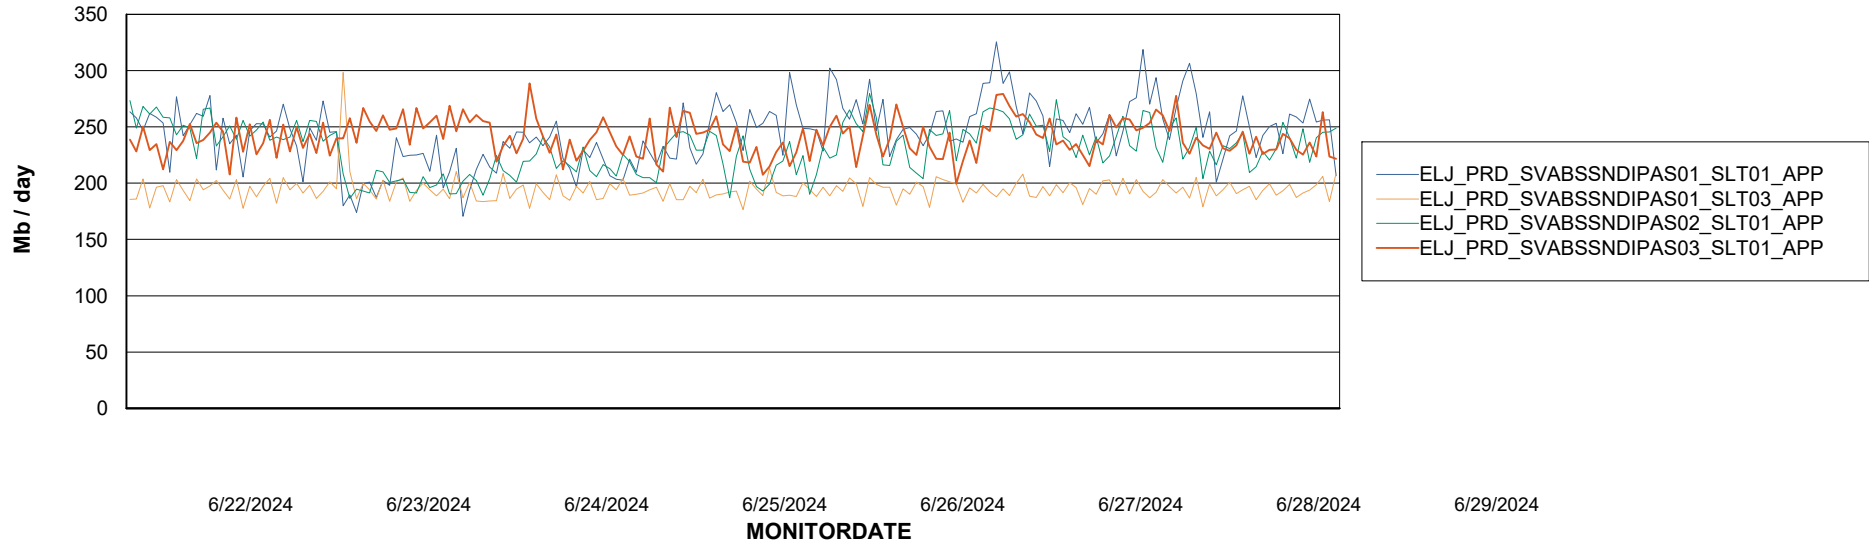

ABSSolute Application Server Services

Avg memory used per ABS Server Service