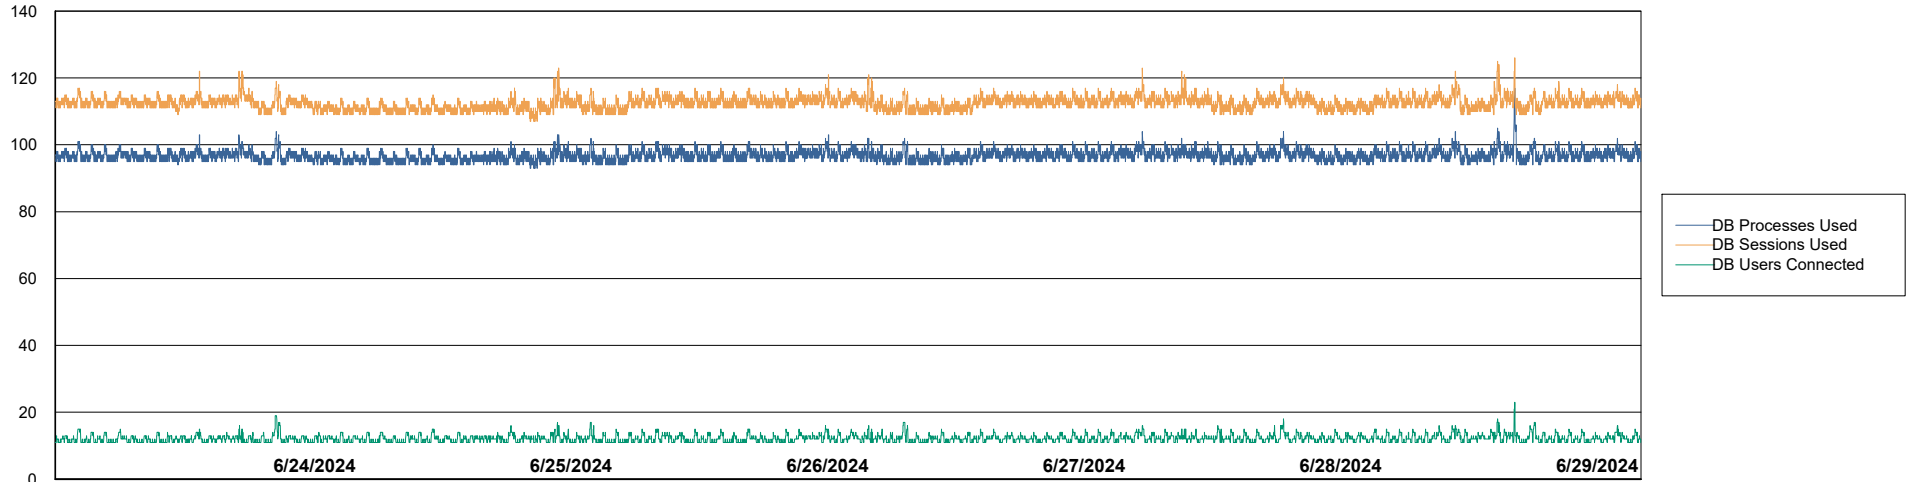

Database Performance ELJ_PRD_FRASEQXPRDDB03_ABS1