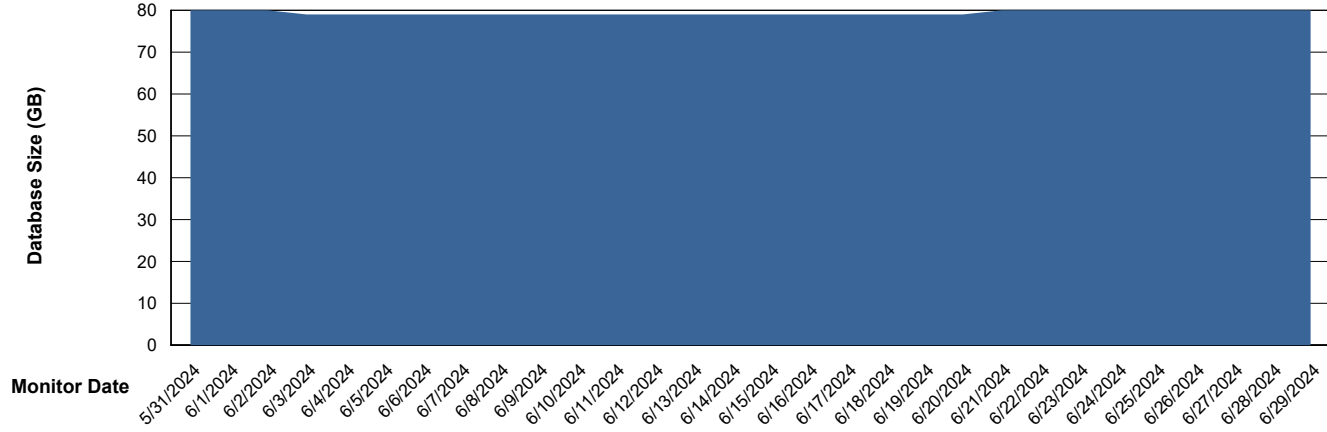

DATABASE SIZE ELJ_PRD_FRASEQXPRDDB01_ABS1

Database growth over last month