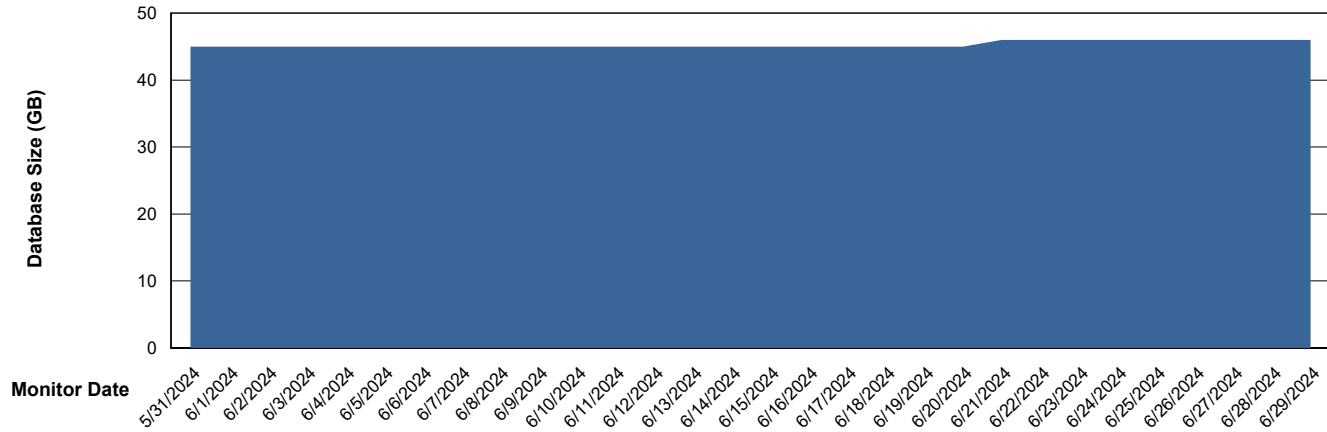

DATABASE SIZE ELJ_PRD_FRASEQXPRDDB03_ABS1

Database growth over last month