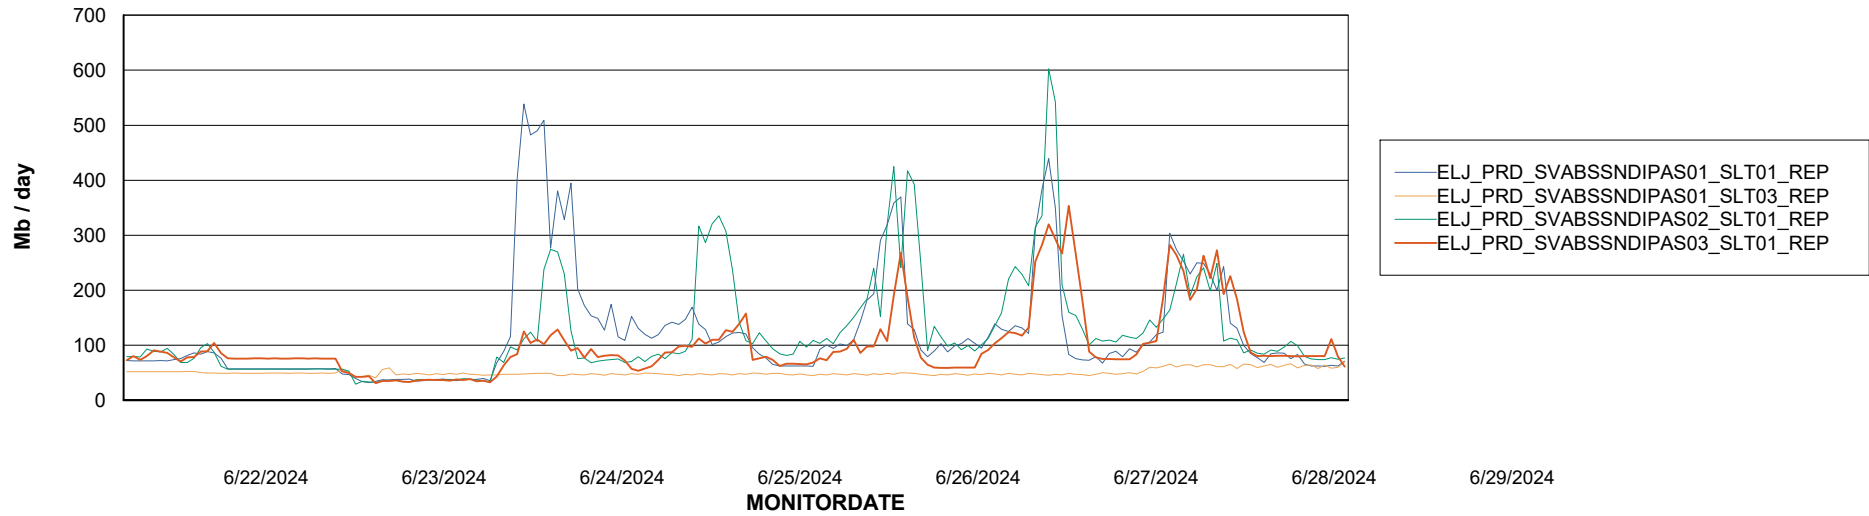

ABSSolute Application ReportServer Services

Avg memory used per ReportServer Service