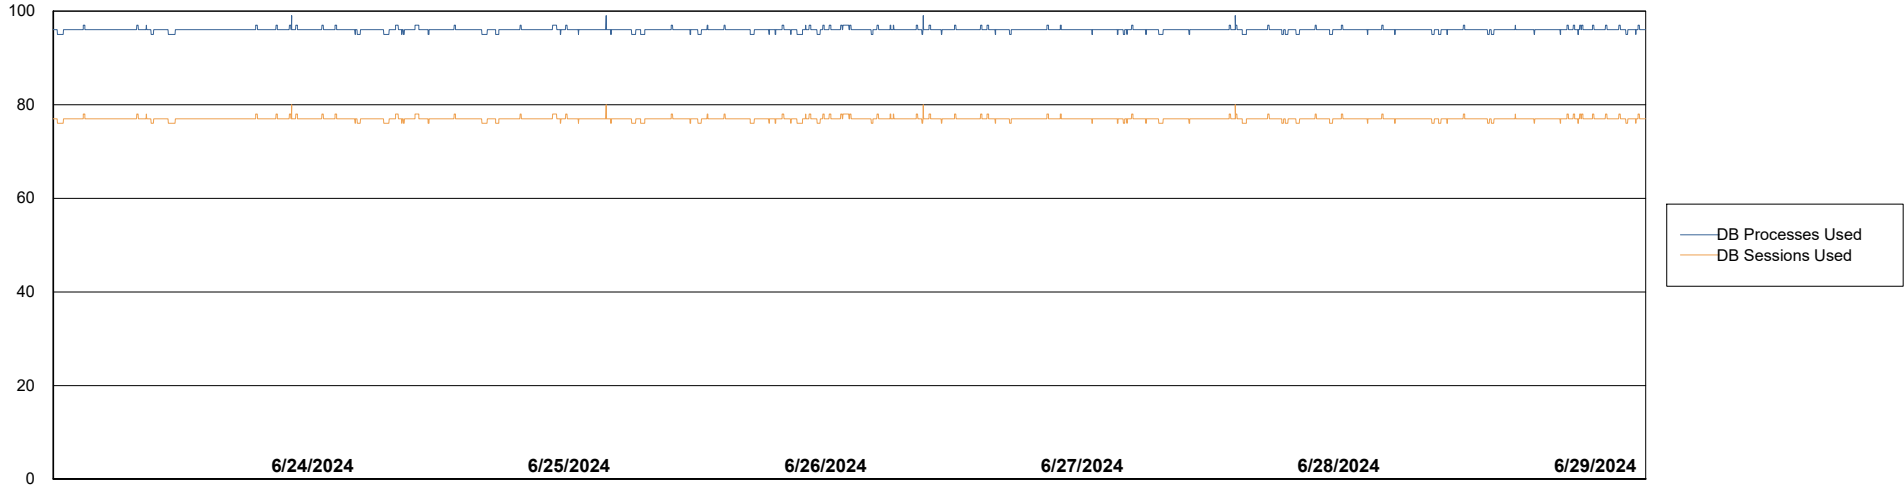

# Weekly SLA Customer Report

Customer ELJ Production  
Database ID 72

Database Performance ELJ\_PRD\_FRASEQXPRDDB02\_HSBABS1

DB Processes Max 1,000  
DB Sessions Max 0