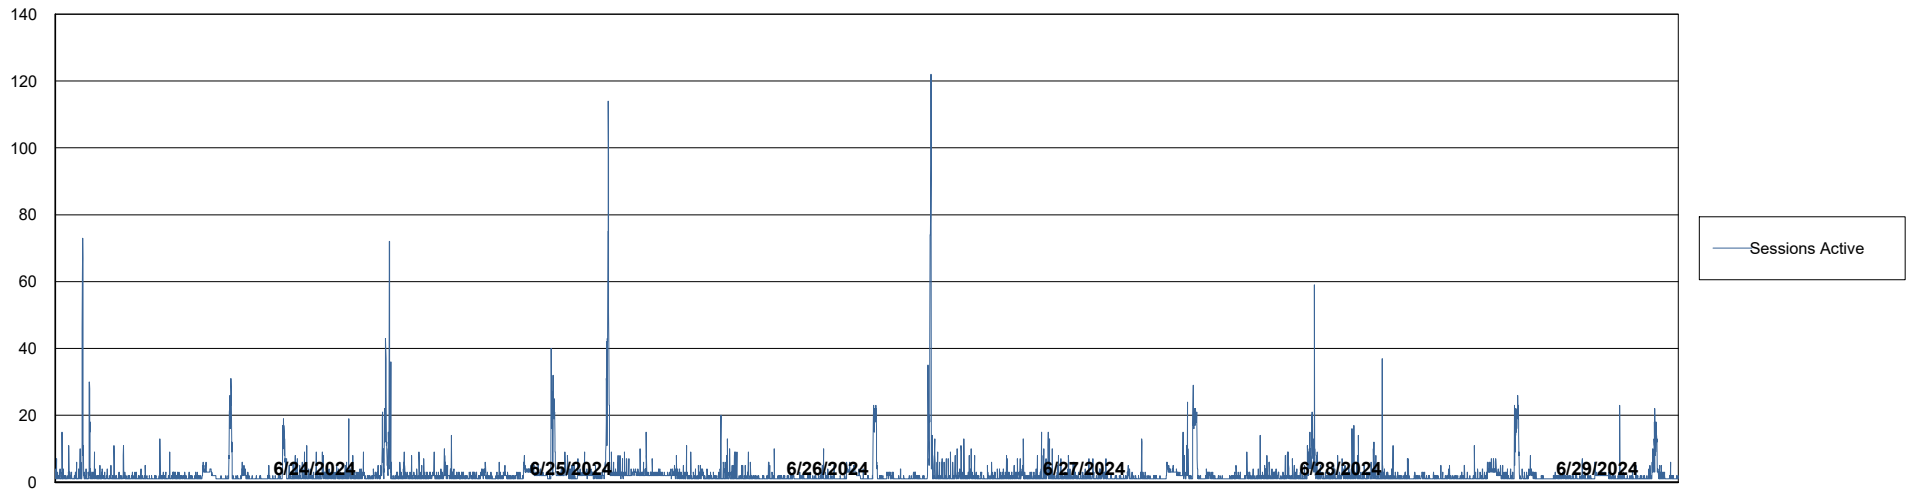

Weekly SLA Customer Report

Customer ELI_Production
Database ID 62

Database Performance ELI_PRD_FRASEQXPRDDB04-BI_ABS1

Weekly SLA Customer Report

Customer ELI_Production
Database ID 62

Database Performance ELI_PRD_FRASINTPRDDB01_ABS1