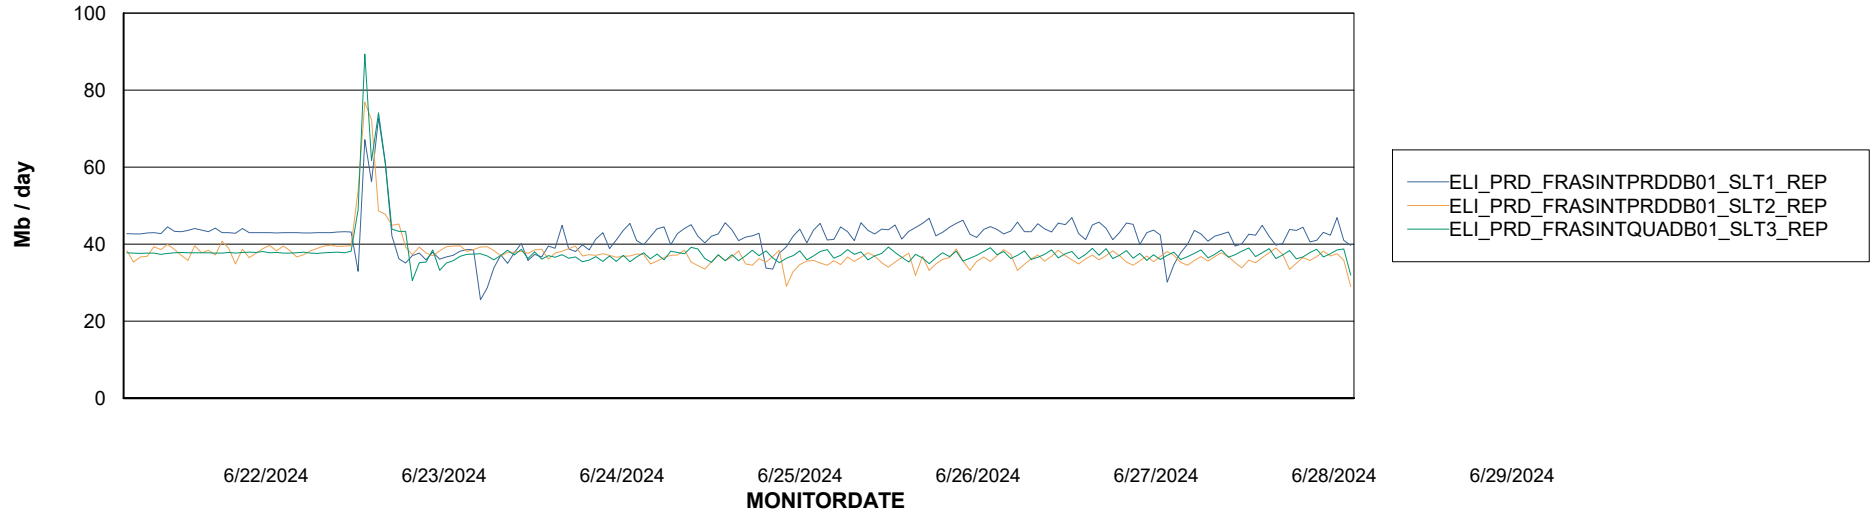

ABSSolute Application ReportServer Services

Avg memory used per ReportServer Service