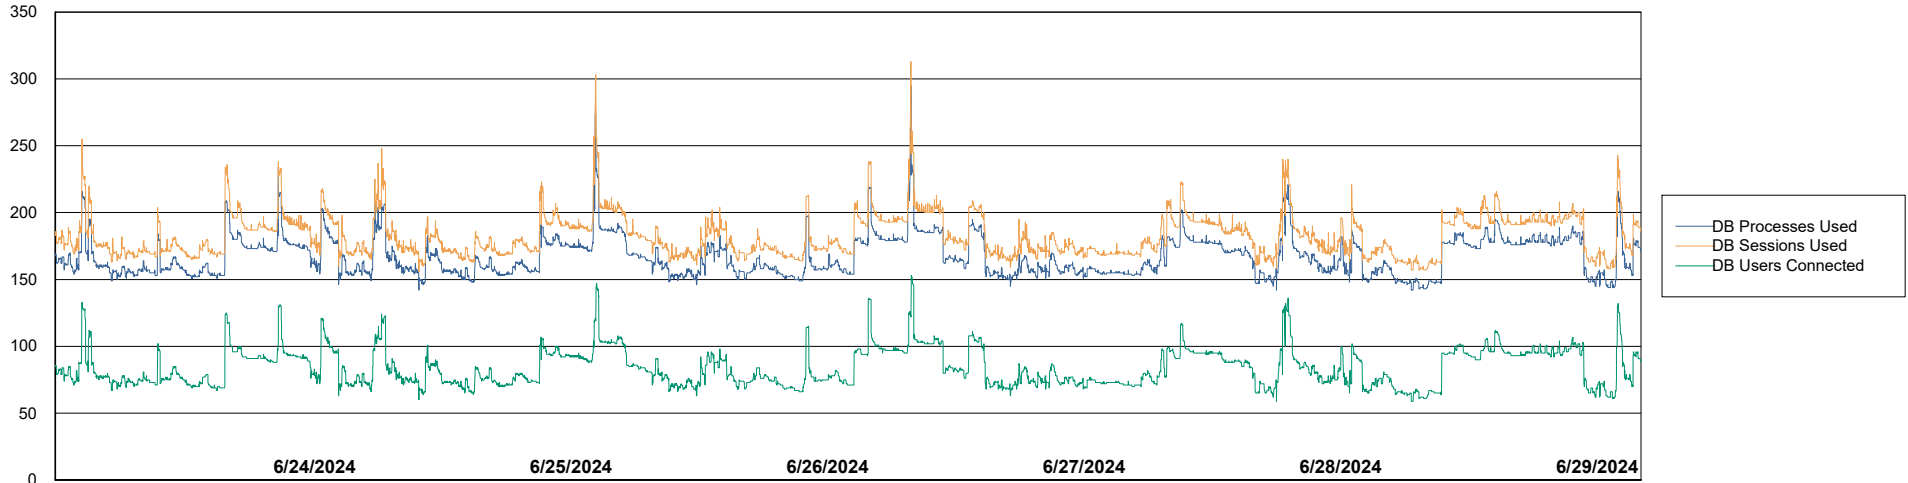

Weekly SLA Customer Report

Customer ELI_Production
Database ID 62

Database Performance ELI_PRD_FRASEQXPRDDB04-BI_ABS1

Weekly SLA Customer Report

Customer ELI_Production
Database ID 62

Database Performance ELI_PRD_FRASINTPRDDB01_ABS1