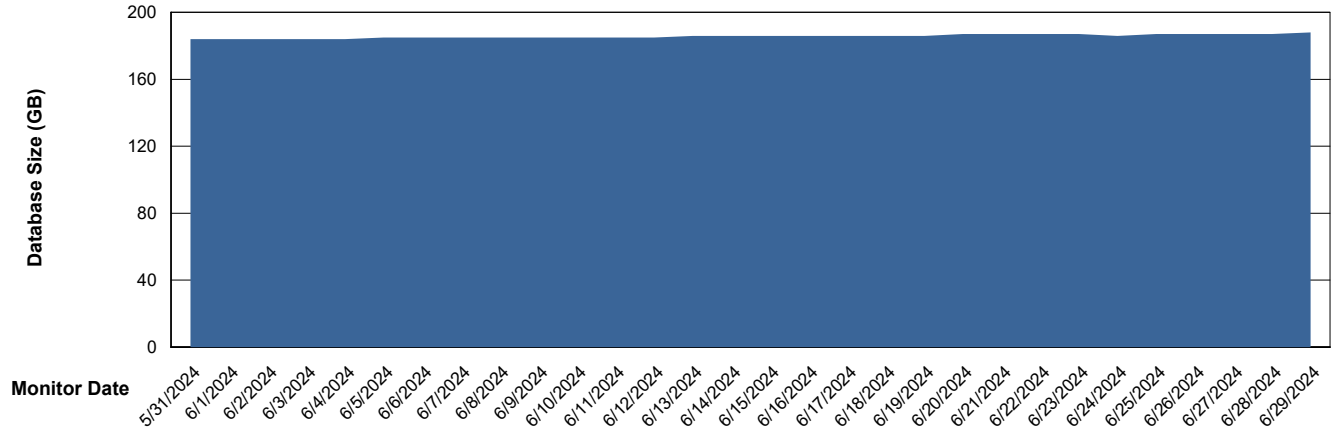

DATABASE SIZE ELI_PRD_FRASEQXPRDDB04-BI_ABS1

Database growth over last month