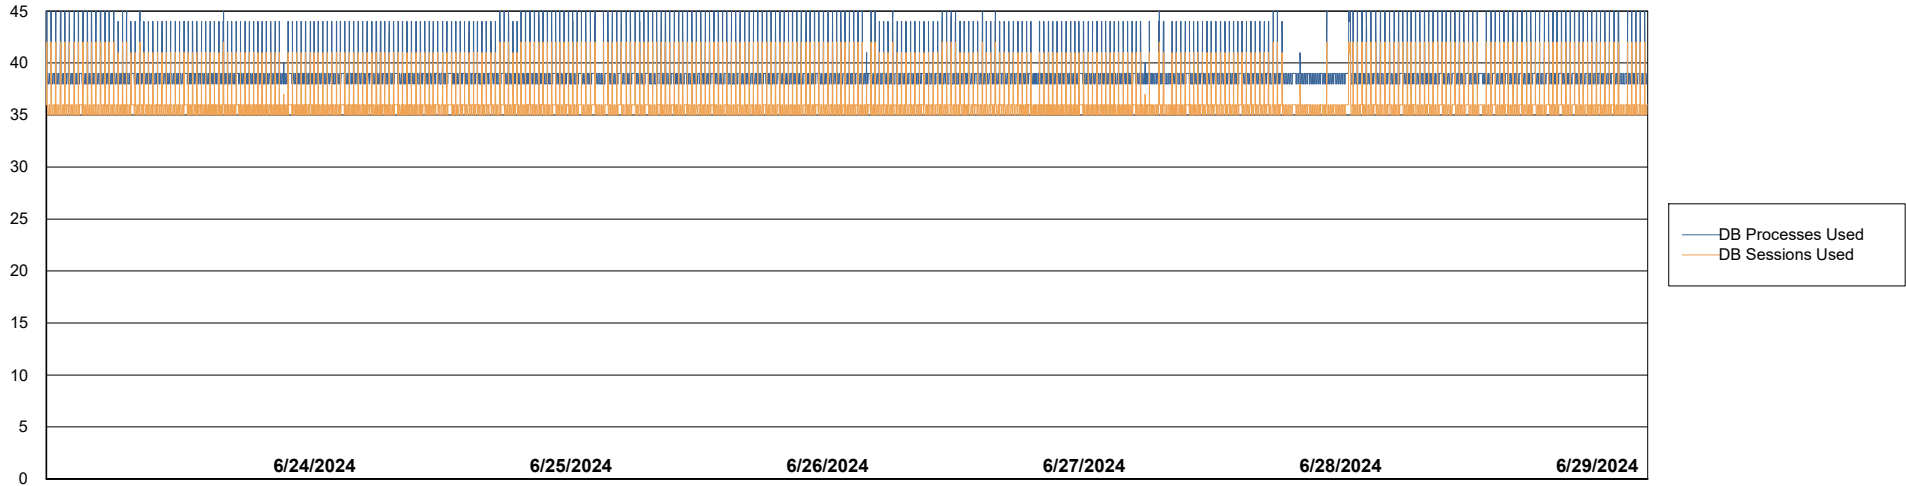

Database Performance ELI_PRD_FRASINTQUADB01_HSBABS1

DB Processes Max 1,000