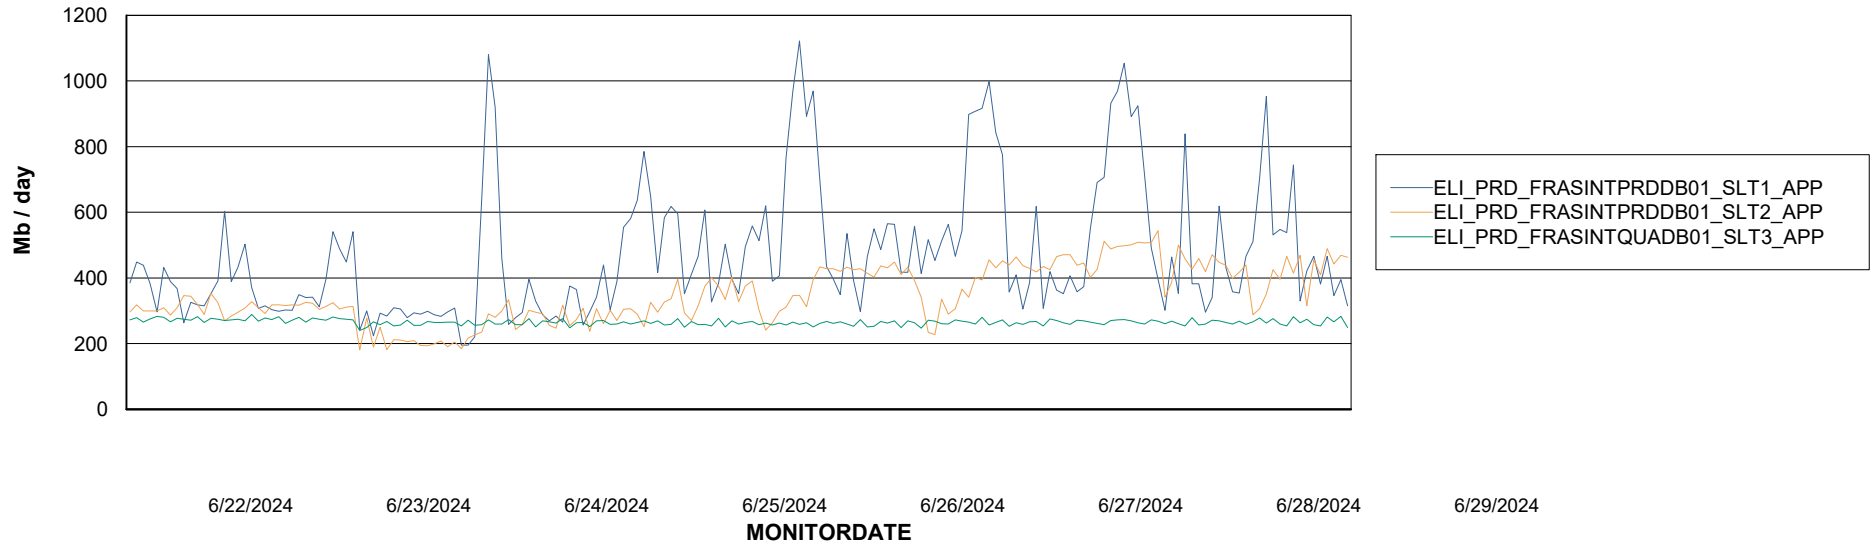

ABSSolute Application Server Services

Avg memory used per ABS Server Service