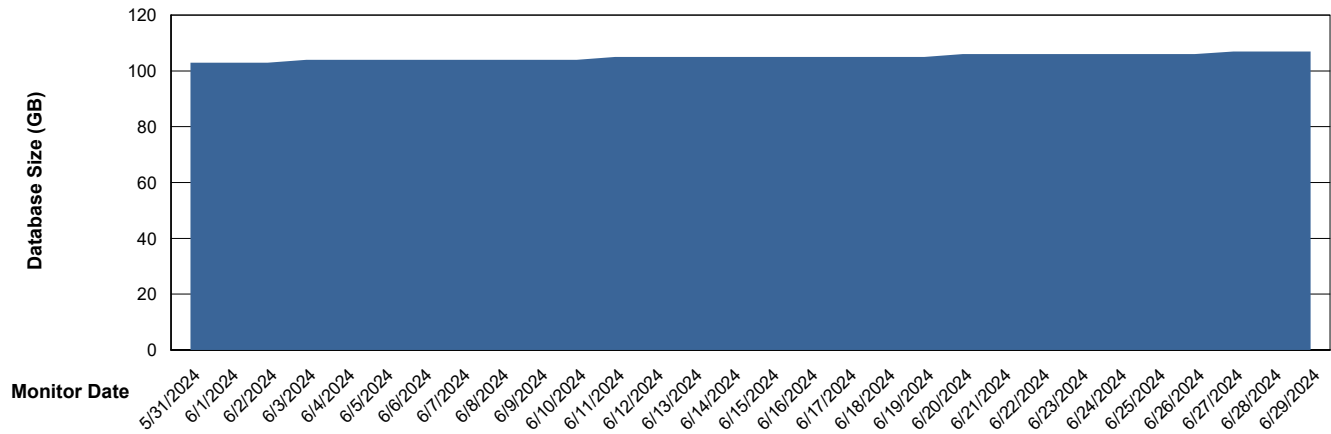

DATABASE SIZE ELI_PRD_FRASINTPRDDB01_ABS1

Database growth over last month