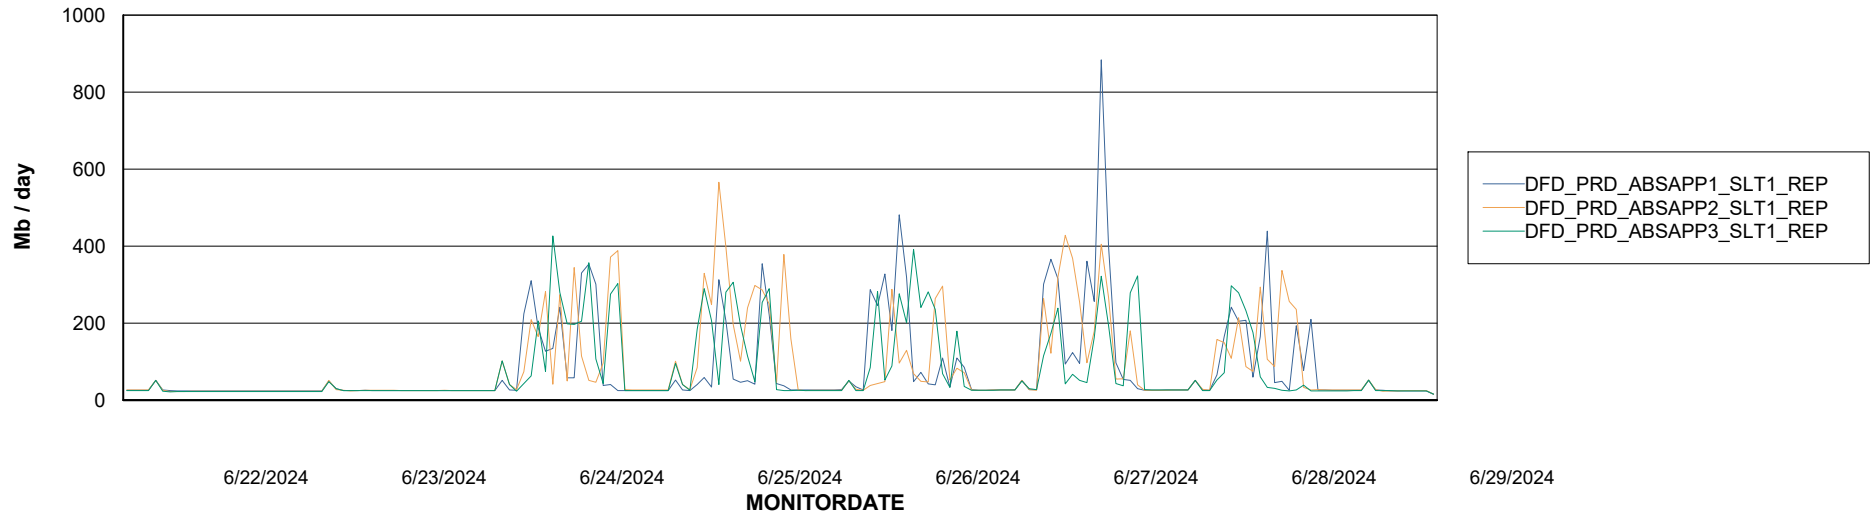

ABSSolute Application ReportServer Services

Avg memory used per ReportServer Service