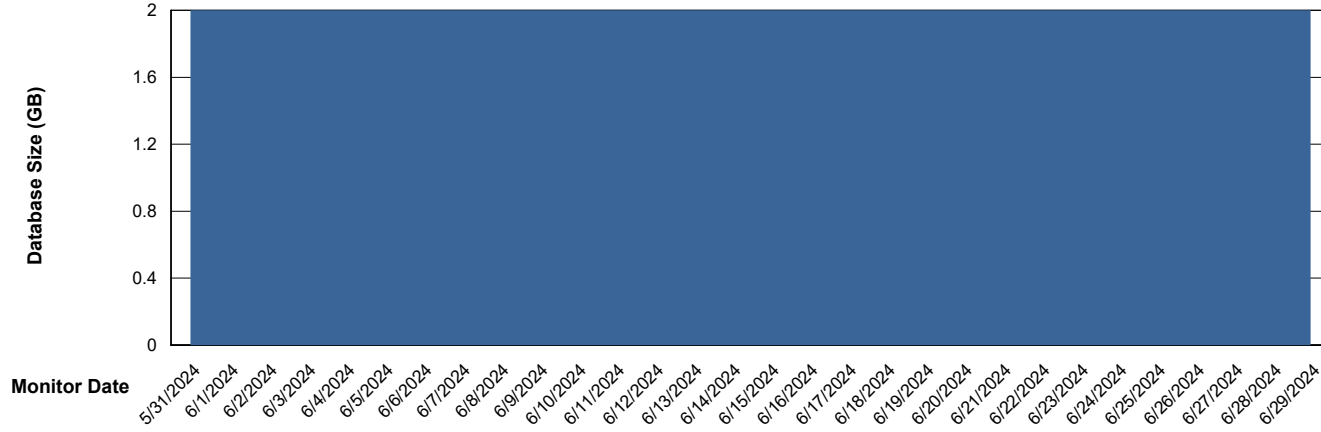

DB Processes Max 600
DB Processes Max 4

Weekly SLA Customer Report

Customer DFD_Production
Database ID 39

DATABASE SIZE DFD_PRD_S-S-ABSBI-V_ABS1

Database growth over last month

DATABASE SIZE DFD_PRD_S-S-ORACLE01-F_ABS1