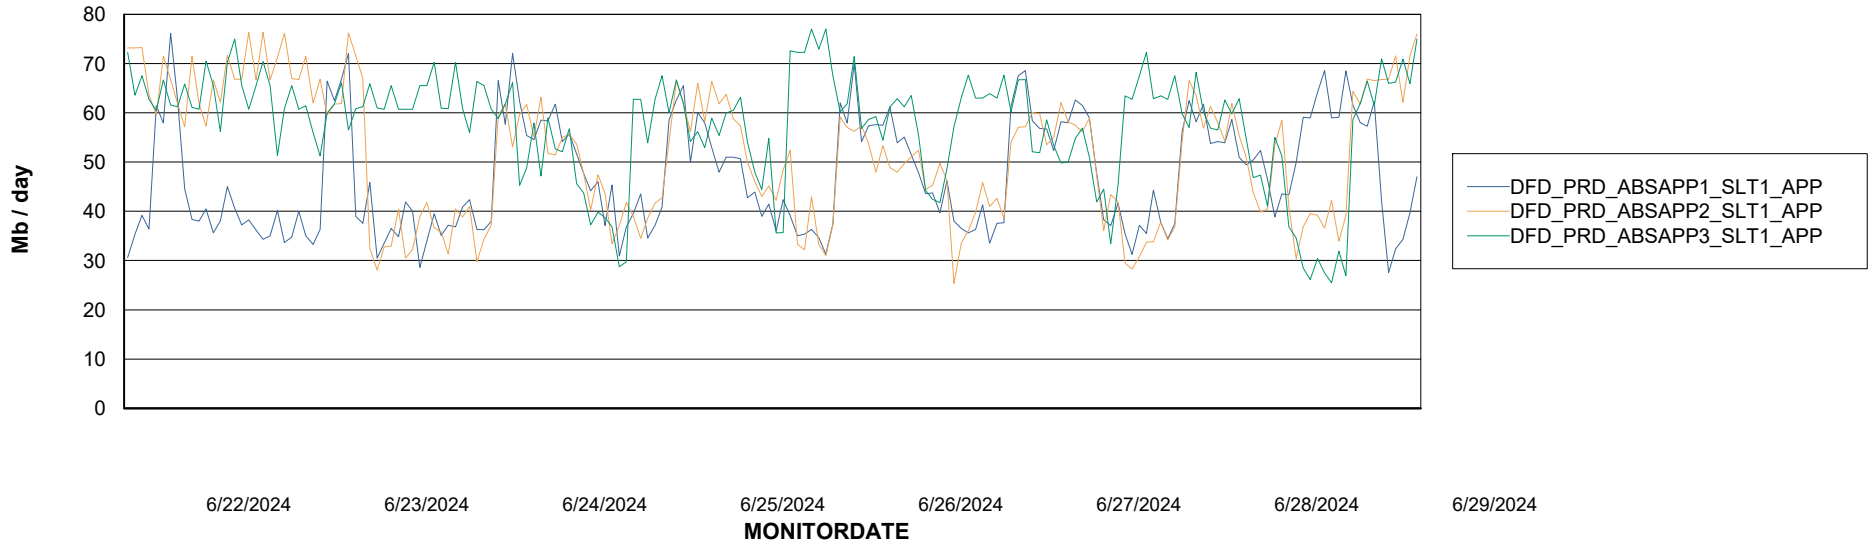

ABSSolute Application Server Services

Avg memory used per ABS Server Service