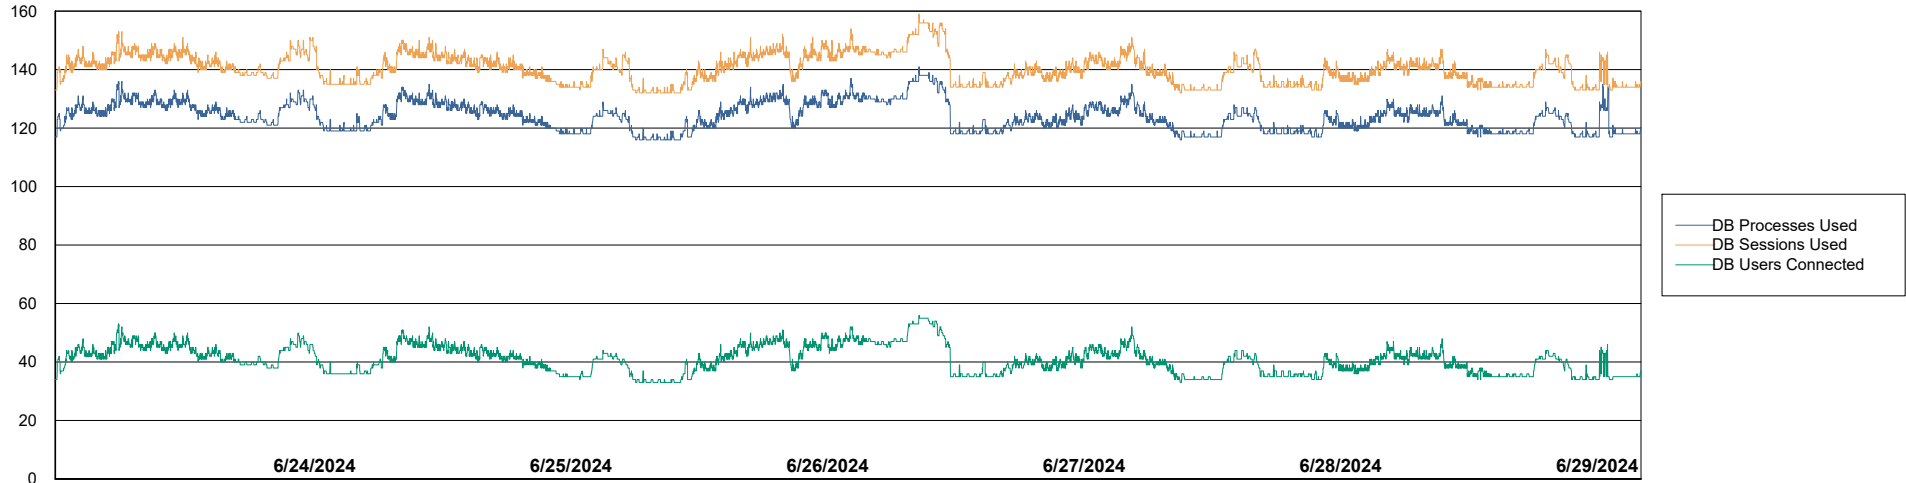

Database Performance CUS_PRD_ABSDB1_ABS1