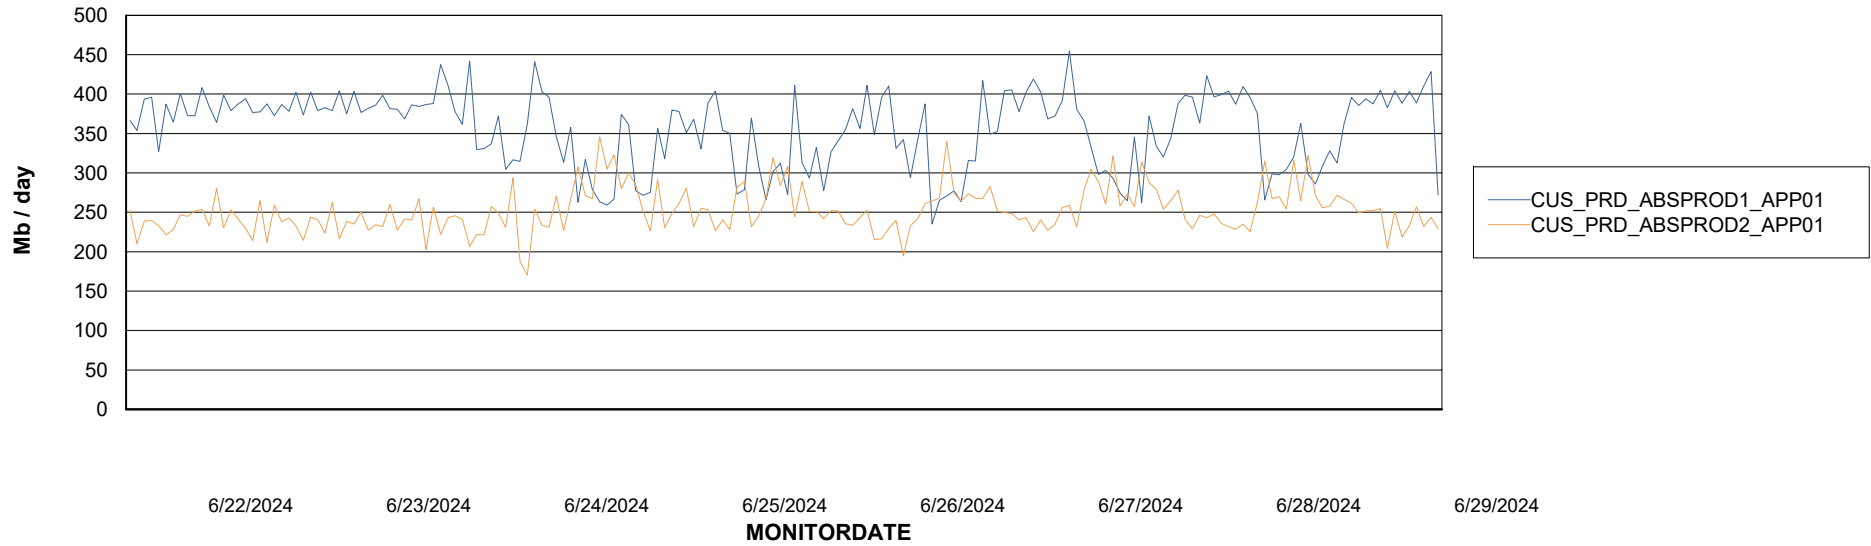

ABSSolute Application Server Services

Avg memory used per ABS Server Service