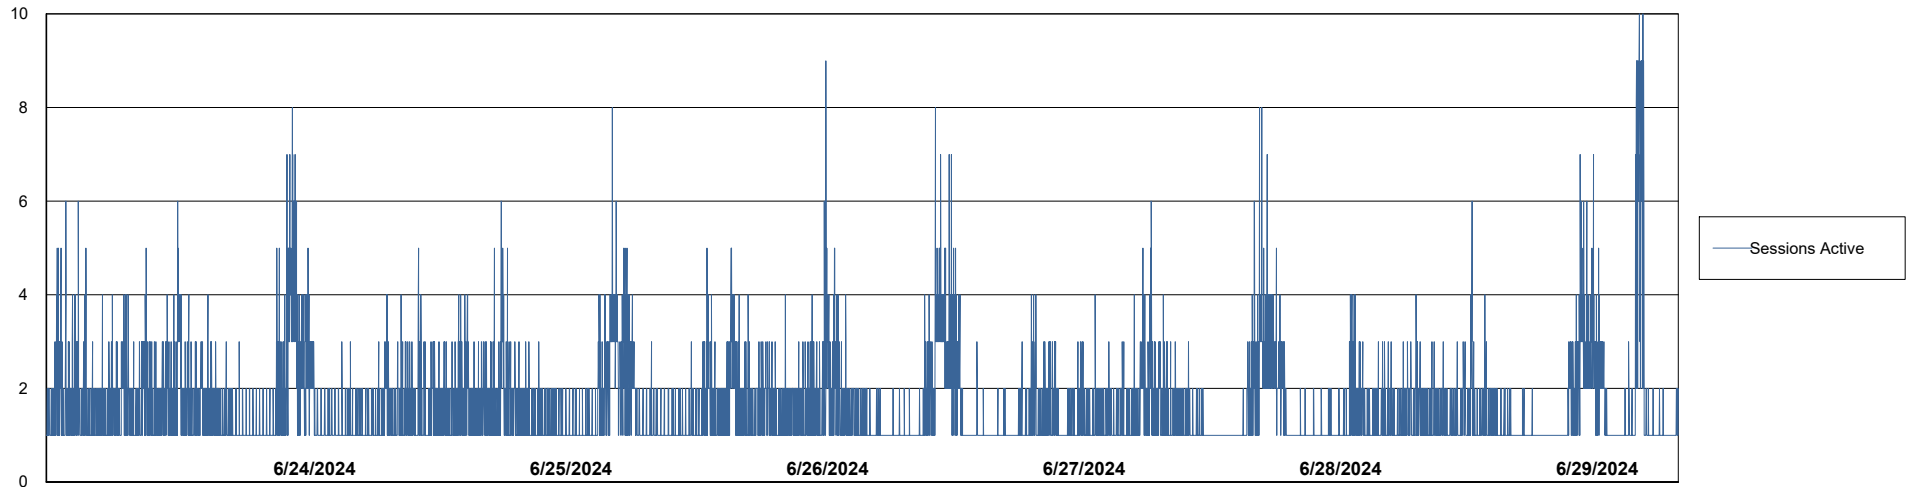

Weekly SLA Customer Report

Customer CUS_Production (24/7)
Database ID 131

Harddisk Usage CUS_PRD_ABSWEBPROD

| | Free disk space on C: (%) | Total disk space on C: (Gb) | Used disk space on C: (Gb) |
|-----------|---------------------------|-----------------------------|----------------------------|
| 6/29/2024 | 89 | 199 | 23 |
| 6/28/2024 | 89 | 199 | 23 |
| 6/27/2024 | 89 | 199 | 23 |
| 6/26/2024 | 89 | 199 | 23 |
| 6/25/2024 | 89 | 199 | 23 |
| 6/24/2024 | 89 | 199 | 23 |
| 6/23/2024 | 89 | 199 | 23 |

Weekly SLA Customer Report

Customer CUS_Production (24/7)
Database ID 131

Database Performance CUS_PRD_ABSDB1_ABS1

Weekly SLA Customer Report

Customer CUS_Production (24/7)
Database ID 131

Database Performance CUS_PRD_ABSDB2_HSBABS1