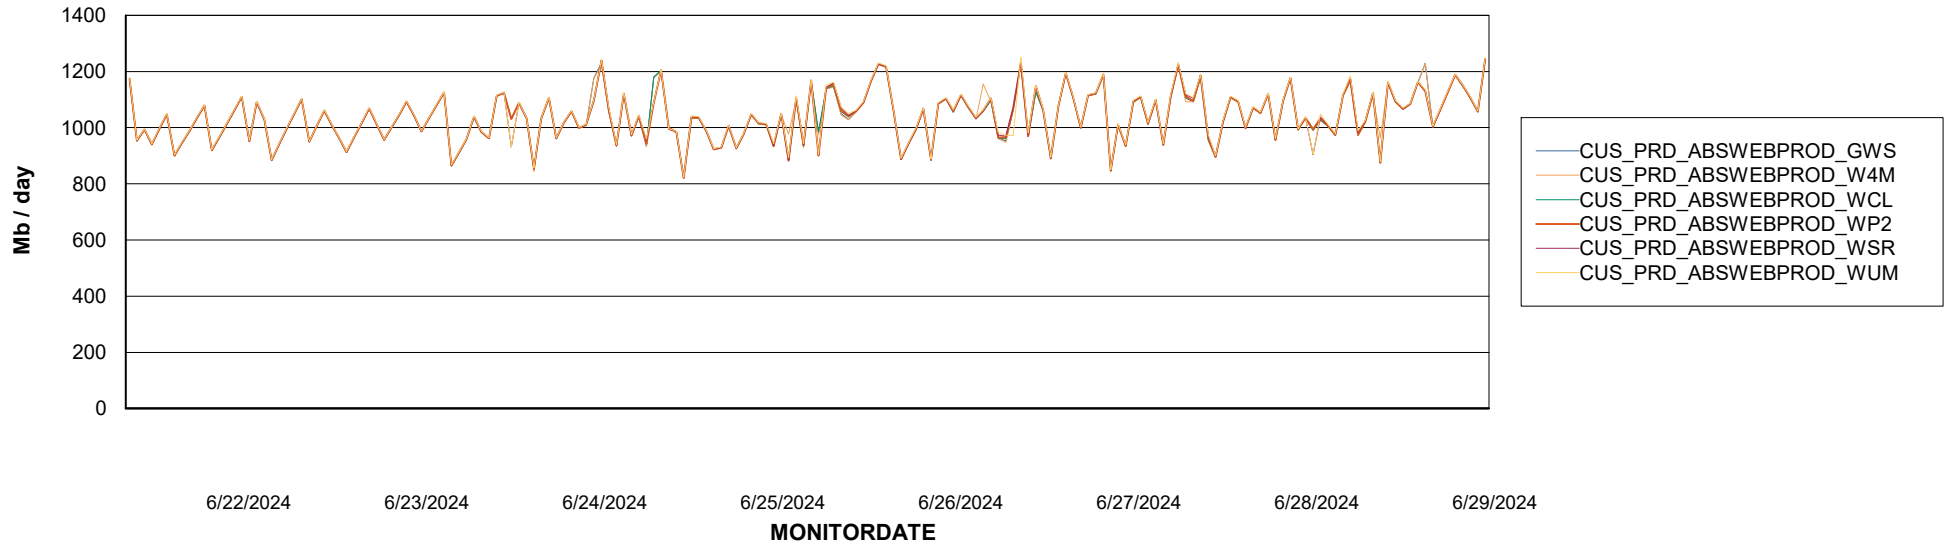

Avg memory used per ReportServer Service

Weekly SLA Customer Report

Customer CUS_Production (24/7)
Database ID 131

ABSSolute Web Component Services

Avg memory used per ABS Web component

Weekly SLA Customer Report