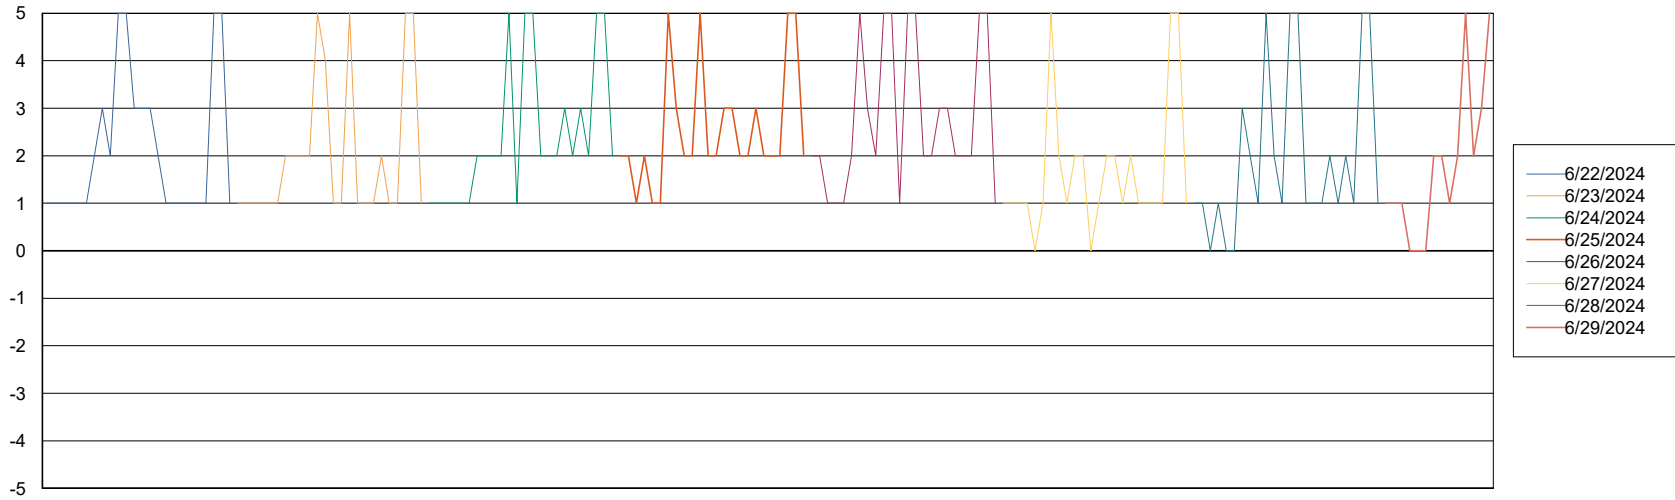

Recovery lag for last 7 days