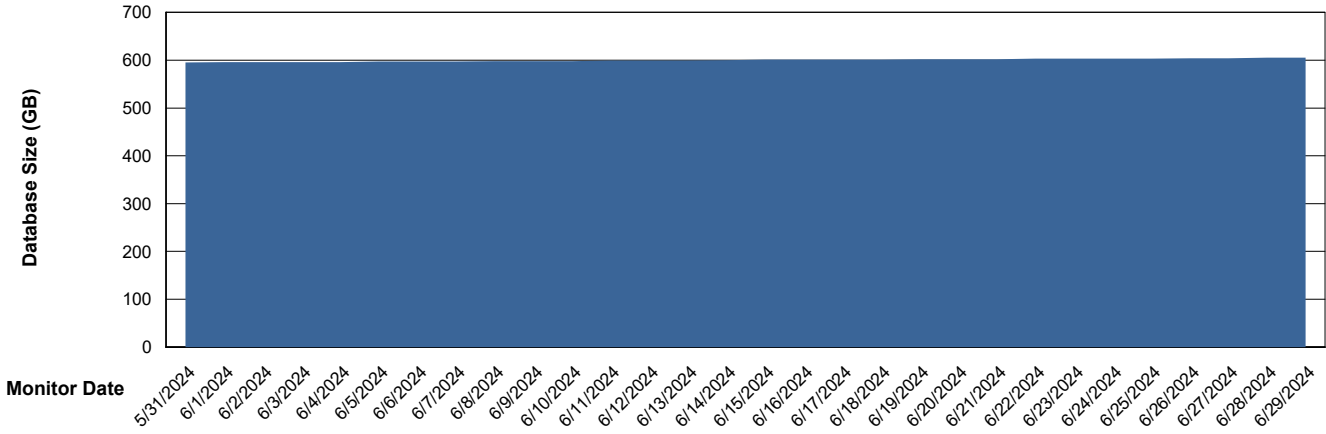

DB Processes Max 1,000

Weekly SLA Customer Report

Customer CUS_Production (24/7)
 Database ID 131

DATABASE SIZE CUS_PRD_ABSDB1_ABS1

Database growth over last month

Database Tablespace CUS_PRD_ABSDB1_ABS1

| Date | Tablespace Name | Filesize (Gb) | Usedsize (Gb) | Percentage free |
|-----------|-----------------|---------------|---------------|-----------------|
| 6/29/2024 | ABSDATA | 273 | 227 | 17 |
| | INDX | 429 | 362 | 16 |
| 6/28/2024 | ABSDATA | 273 | 227 | 17 |
| | INDX | 429 | 362 | 16 |
| 6/27/2024 | ABSDATA | 273 | 227 | 17 |
| | INDX | 429 | 362 | 16 |
| 6/26/2024 | ABSDATA | 273 | 227 | 17 |
| | INDX | 429 | 361 | 16 |
| 6/25/2024 | ABSDATA | 273 | 227 | 17 |
| | INDX | 429 | 361 | 16 |
| 6/24/2024 | ABSDATA | 273 | 226 | 17 |
| | INDX | 429 | 361 | 16 |
| 6/23/2024 | ABSDATA | 273 | 226 | 17 |
| | INDX | 429 | 361 | 16 |

Weekly SLA Customer Report

Customer CUS_Production (24/7)
Database ID 131

Standby Database Health CUS_Production (24/7)

Recovery lag for last 7 days

Weekly SLA Customer Report

Customer CUS_Production (24/7)
Database ID 131