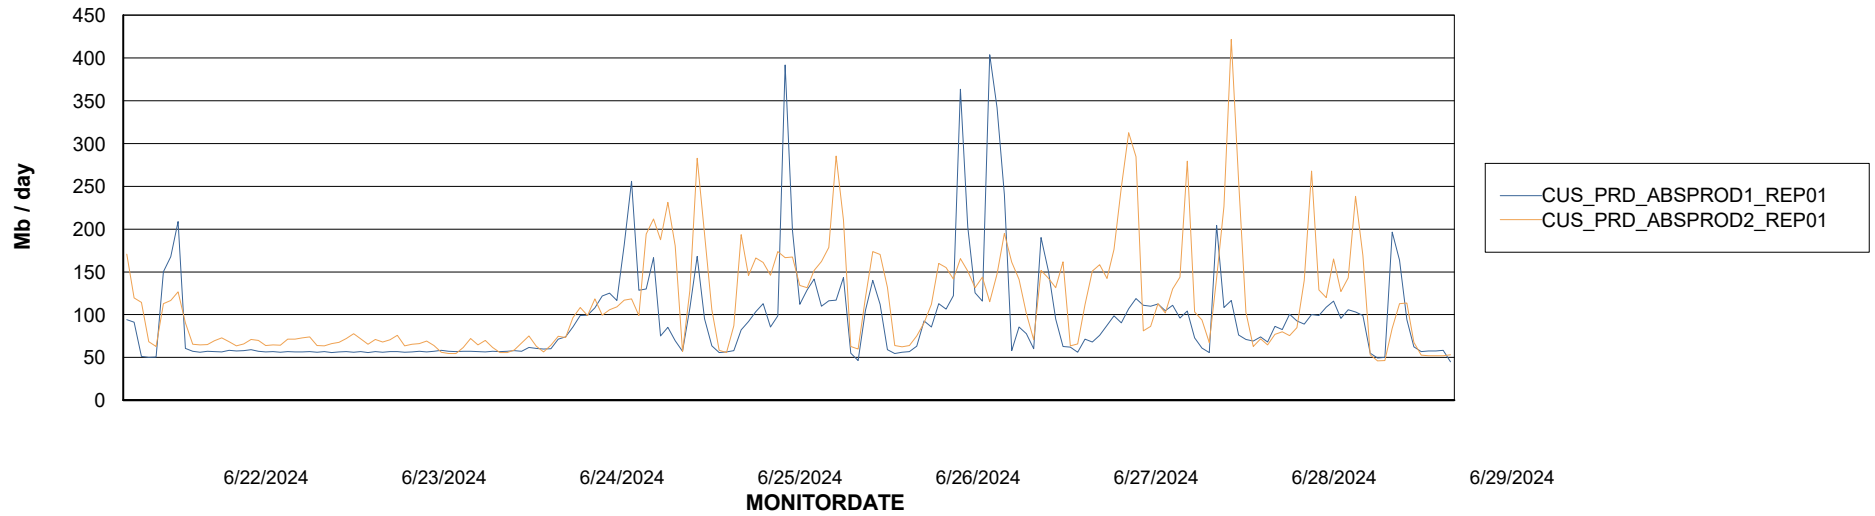

ABSSolute Application ReportServer Services

Avg memory used per ReportServer Service