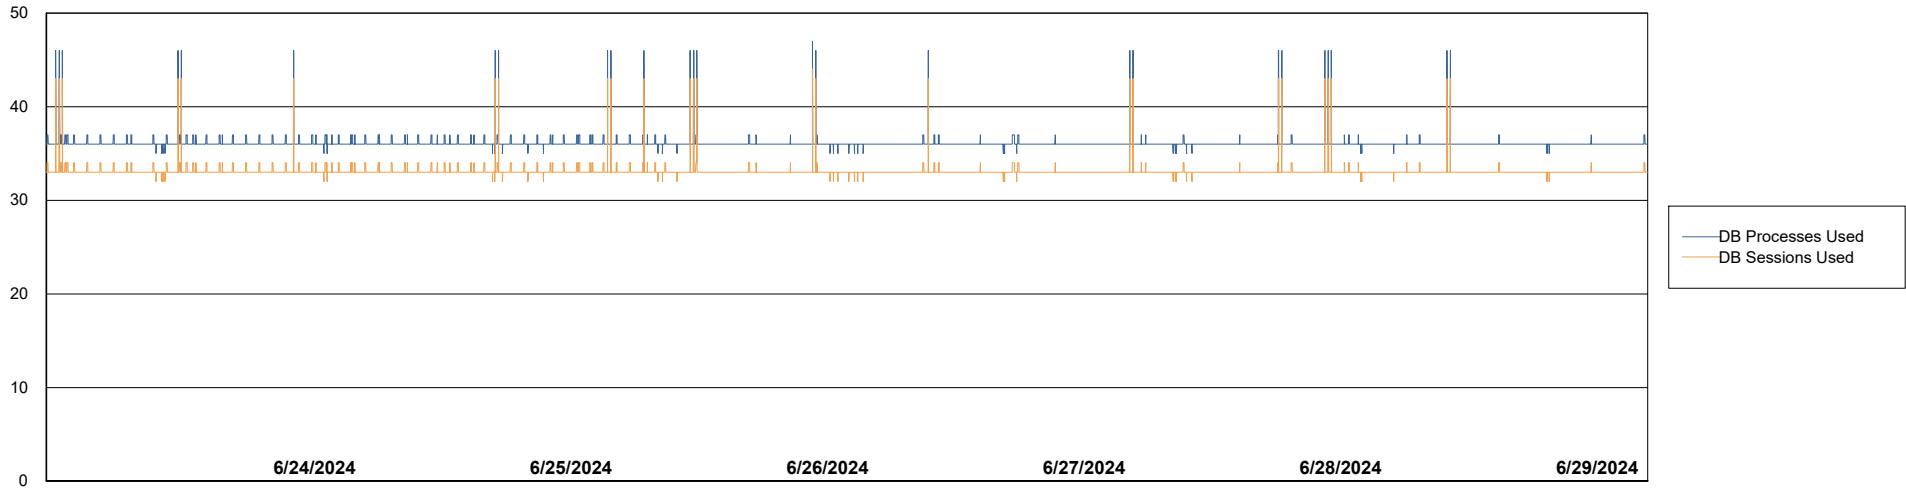

Database Performance CUS_PRD_ABSDB2_HSBABS1

DB Processes Max 1,000