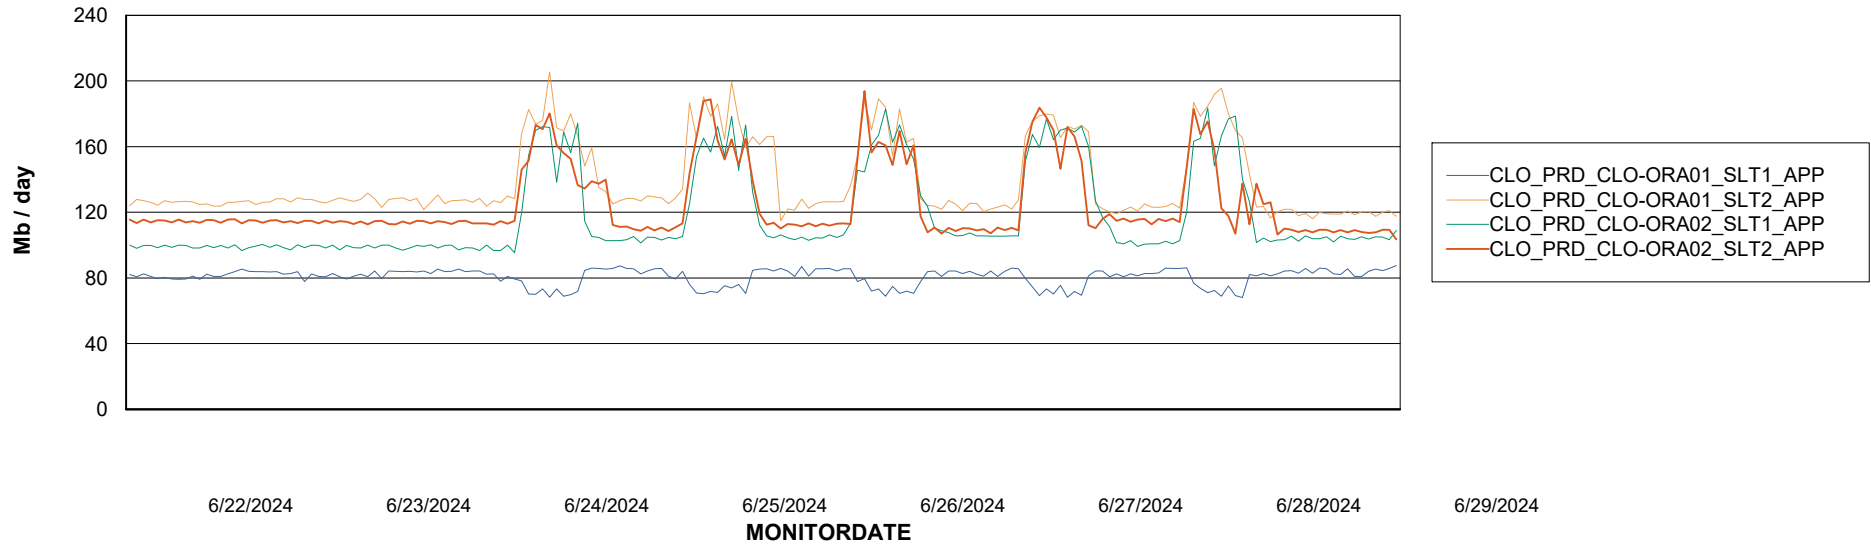

ABSSolute Application Server Services

Avg memory used per ABS Server Service