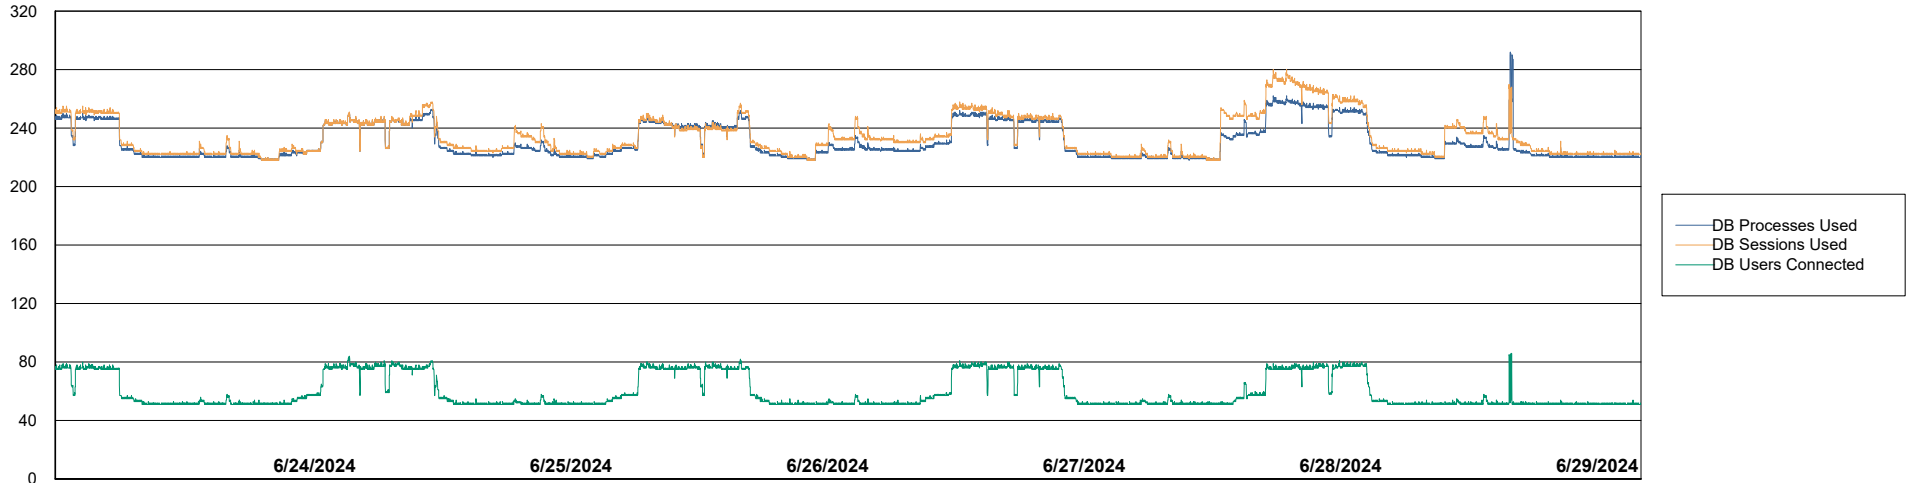

Database Performance CLO_PRD_CLO-ORA01_ABS1