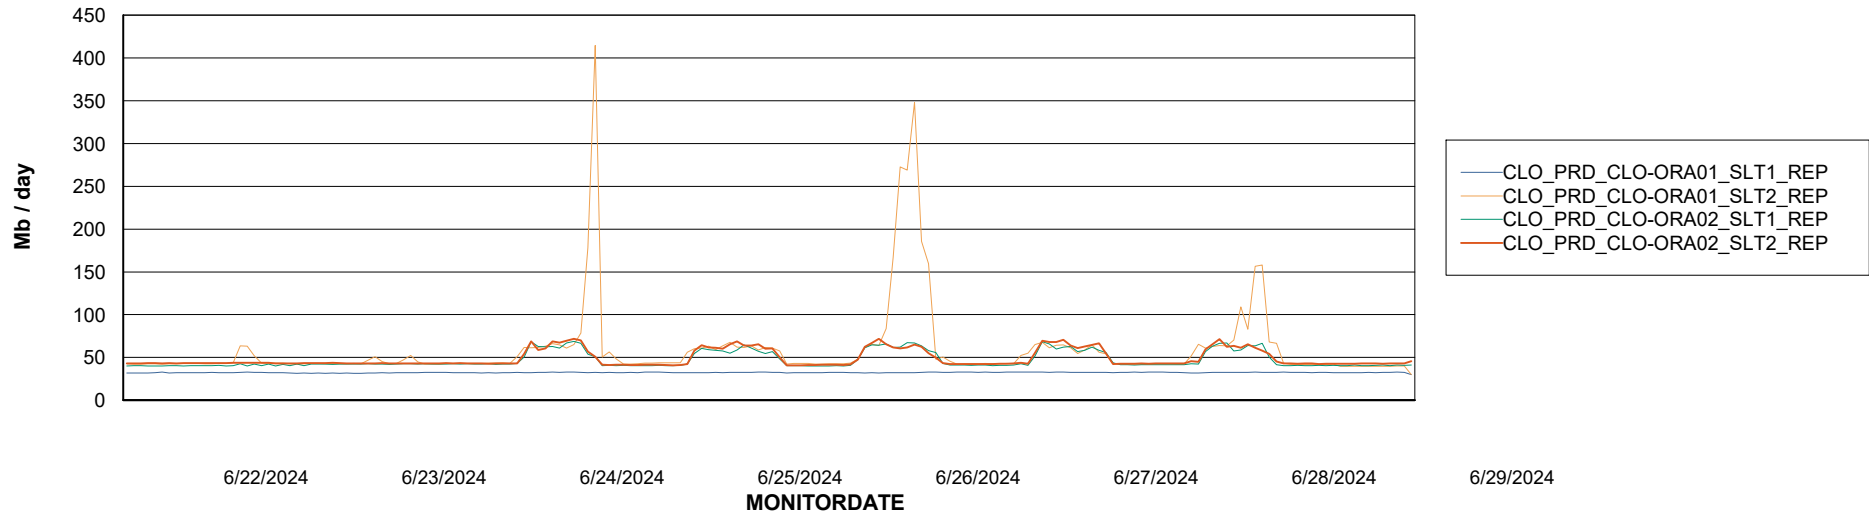

Avg memory used per ABS Server Service

Avg users per day per ABS server

Weekly SLA Customer Report

Customer CLO Production
Database ID 38

ABSSolute Application ReportServer Services

Avg memory used per ReportServer Service