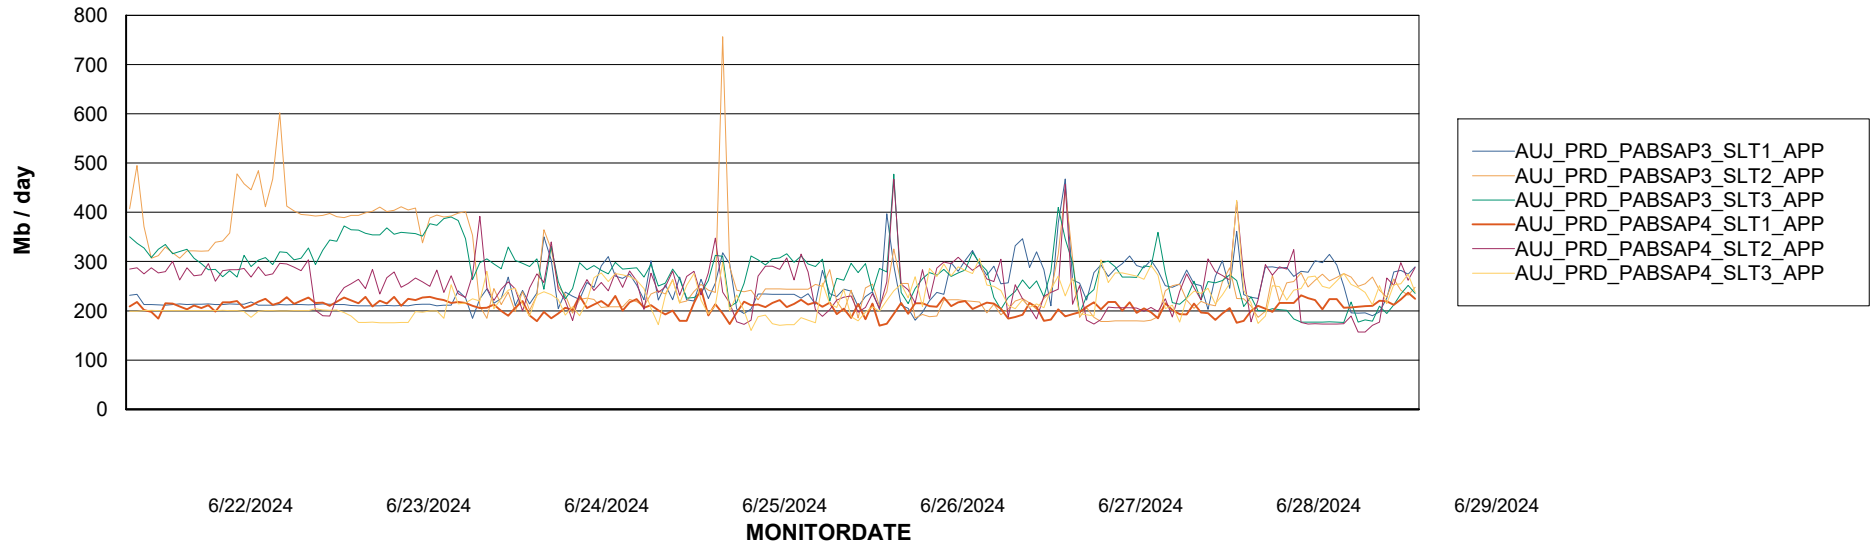

ABSSolute Application Server Services

Avg memory used per ABS Server Service