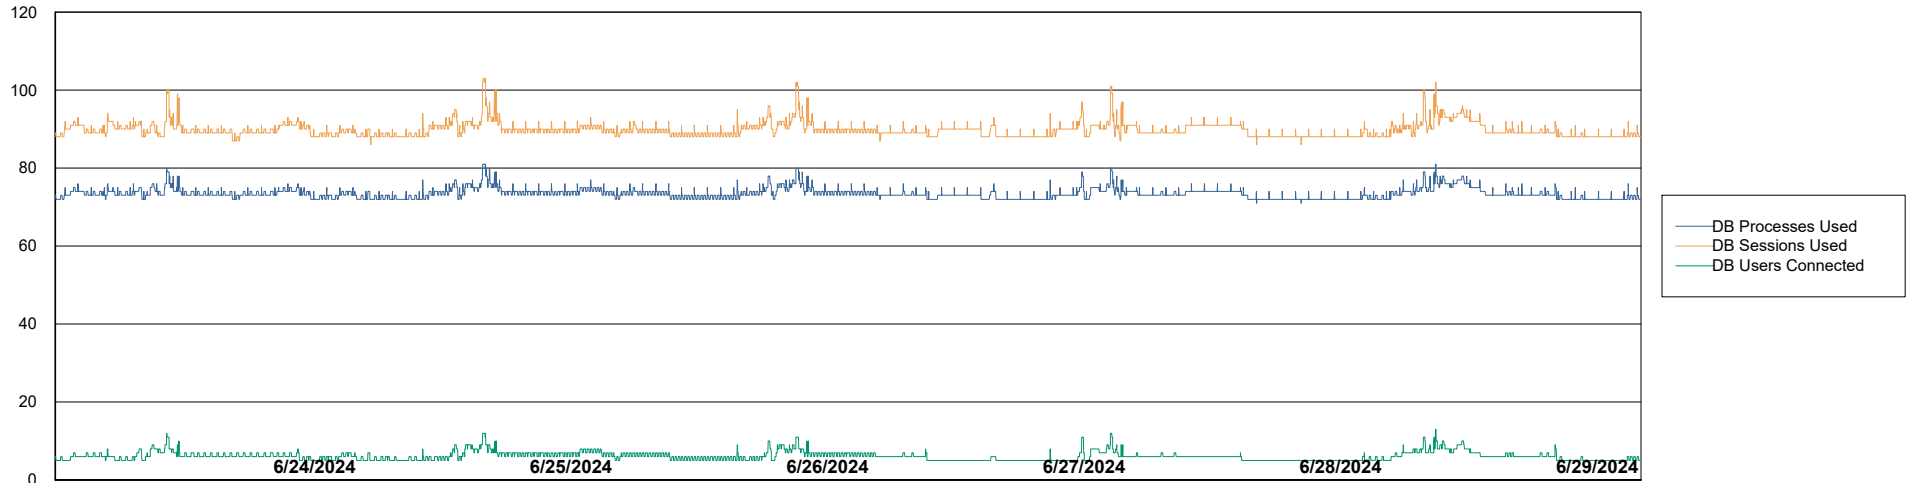

Weekly SLA Customer Report

Customer AUJ_Production
Database ID 185

Harddisk Usage AUJ_PRD_PABSWEB1

	Free disk space on / (%)	Total disk space on / (Gb)	Used disk space on / (Gb)	Free disk space on /abs (%)	Total disk space on /abs (Gb)	Used disk space on /abs (Gb)
6/29/2024	78	40	9	99	60	1
6/28/2024	78	40	9	99	60	1
6/27/2024	78	40	9	99	60	1
6/26/2024	78	40	9	99	60	1
6/25/2024	78	40	9	99	60	1
6/24/2024	78	40	9	99	60	1
6/23/2024	78	40	9	99	60	1

Weekly SLA Customer Report

Customer AUJ_Production
Database ID 185

Database Performance AUJ_BI2_DB

Weekly SLA Customer Report

Customer AUJ_Production
Database ID 185

Database Performance AUJ_DB2_Primary

Weekly SLA Customer Report