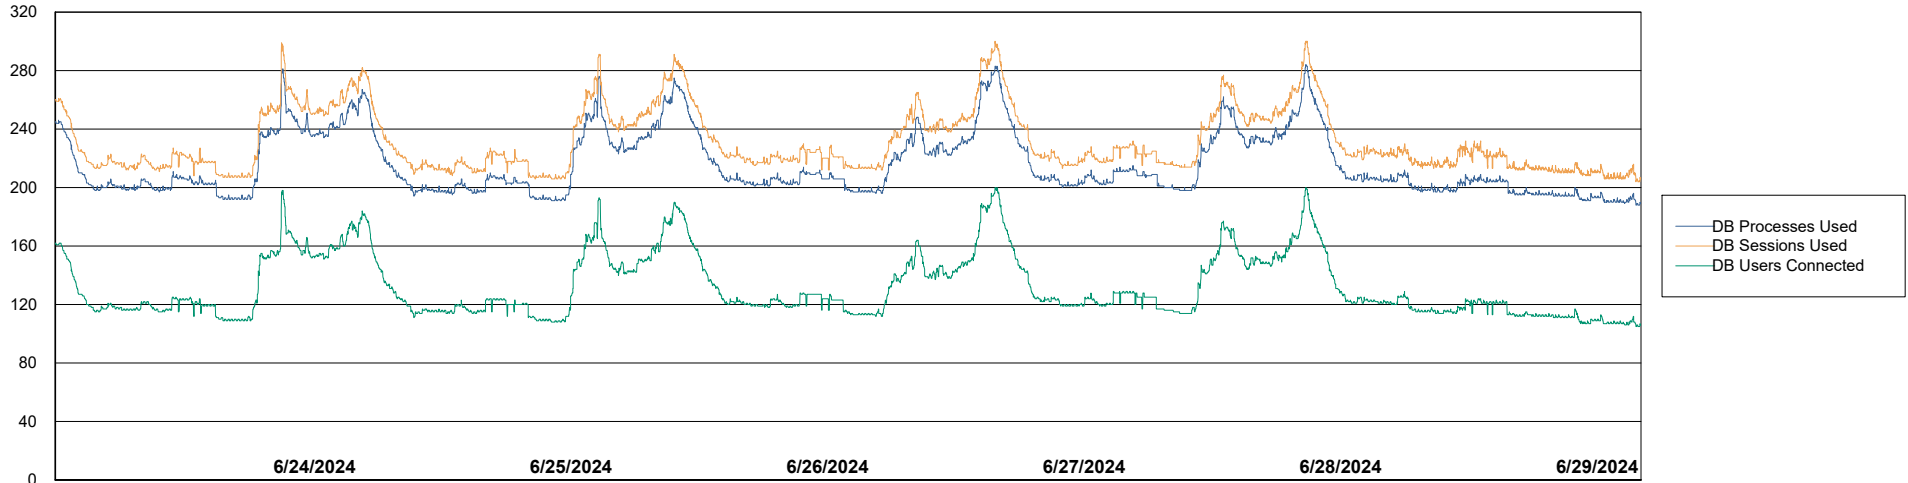

Weekly SLA Customer Report

Customer AUJ_Production
Database ID 185

Database Performance AUJ_BI2_DB

Weekly SLA Customer Report

Customer AUJ_Production
Database ID 185

Database Performance AUJ_DB2_Primary

Weekly SLA Customer Report