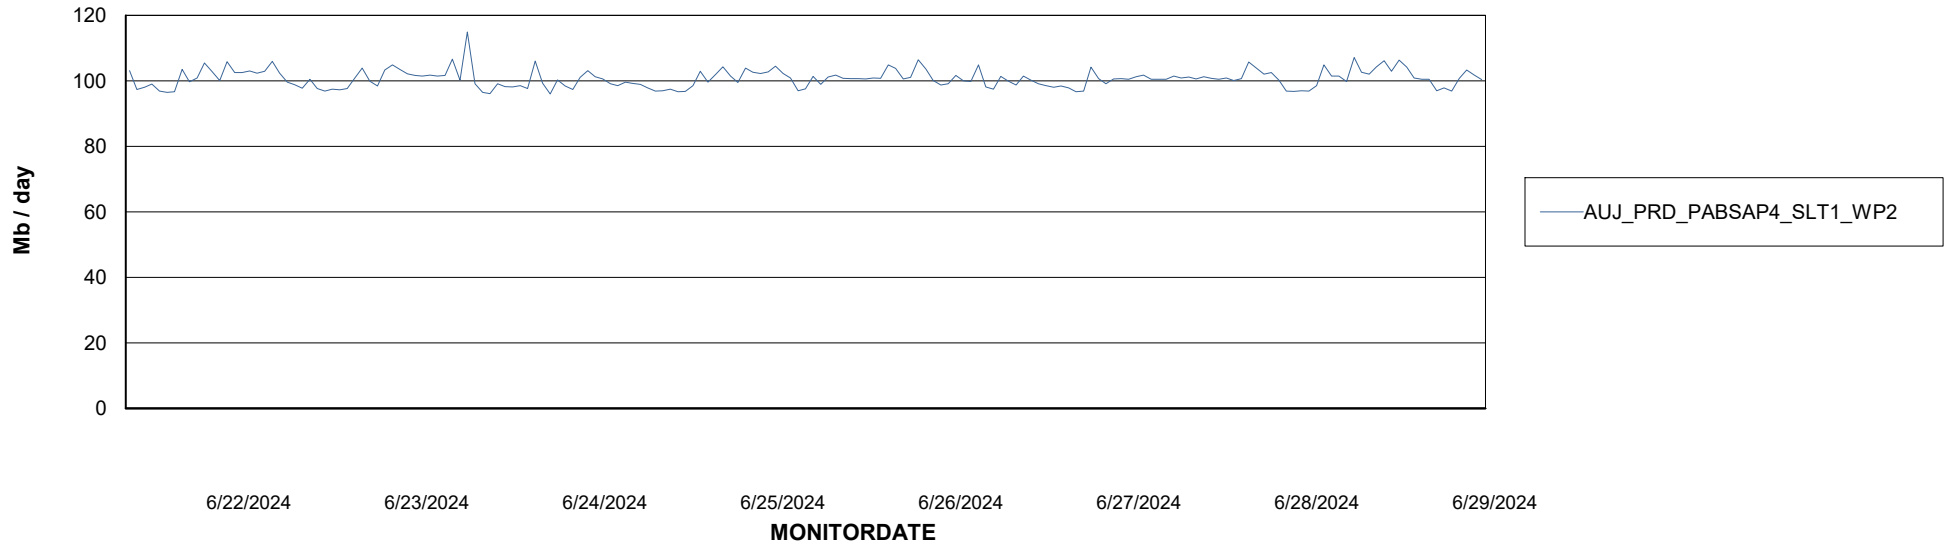

ABSSolute Application ReportServer Services

Avg memory used per ReportServer Service

Weekly SLA Customer Report

Customer AUJ_Production
Database ID 185

ABSSolute Web Component Services

Avg memory used per ABS Web component