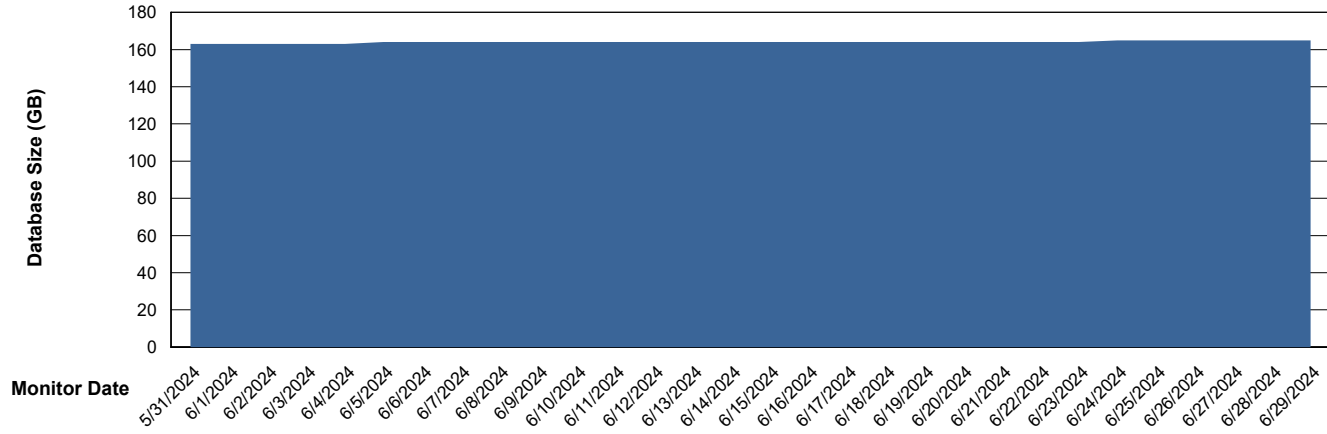

Weekly SLA Customer Report

Customer AUJ_Production
Database ID 185

Database Performance AUJ_BI2_DB

Weekly SLA Customer Report

Customer AUJ_Production
Database ID 185

Database Performance AUJ_DB2_Primary

Weekly SLA Customer Report

Customer AUJ_Production
Database ID 185

DATABASE SIZE AUJ_BI2_DB

Database growth over last month

DATABASE SIZE AUJ_DB2_Primary

Database growth over last month

Weekly SLA Customer Report

Customer AUJ_Production
Database ID 185