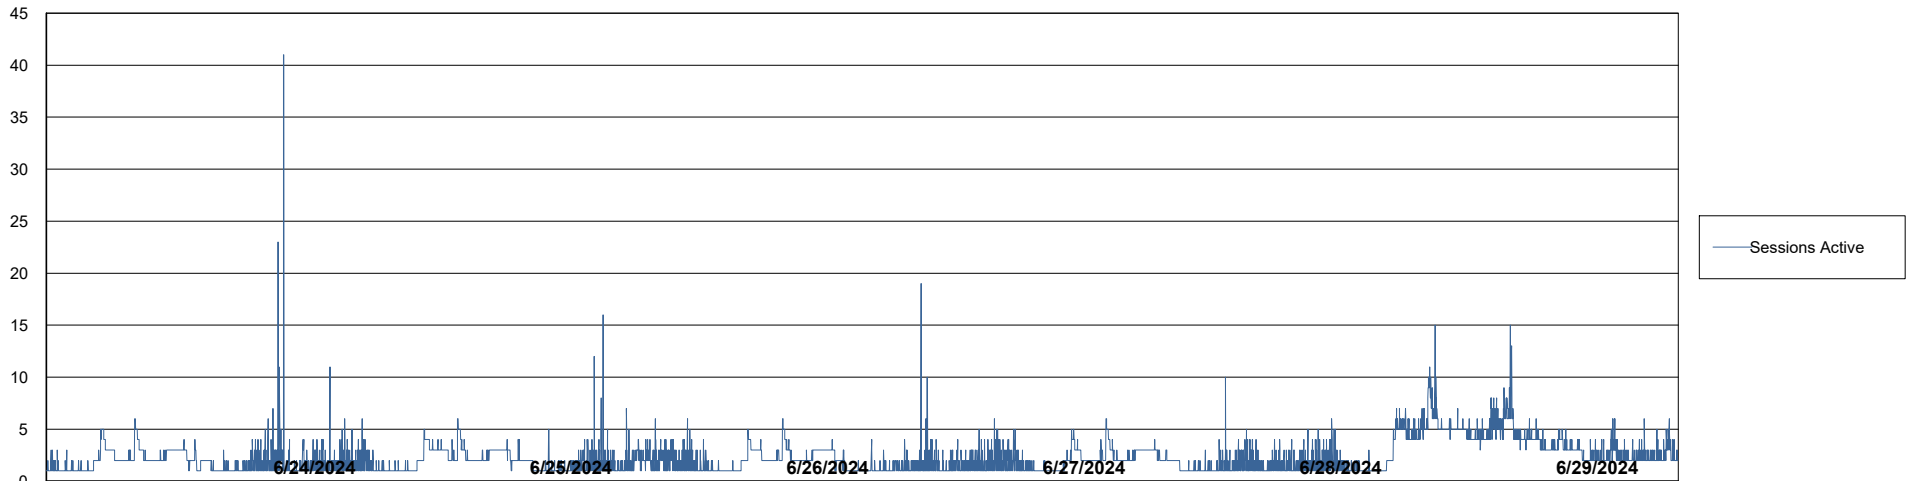

Weekly SLA Customer Report

Customer AUJ_Production
Database ID 185

Database Performance AUJ_BI2_DB

Weekly SLA Customer Report

Customer AUJ_Production
Database ID 185

Database Performance AUJ_DB2_Primary

Weekly SLA Customer Report

Customer AUJ_Production
Database ID 185

DATABASE SIZE AUJ_BI2_DB

Database growth over last month

DATABASE SIZE AUJ_DB2_Primary

Database growth over last month

Weekly SLA Customer Report

Customer AUJ_Production
Database ID 185