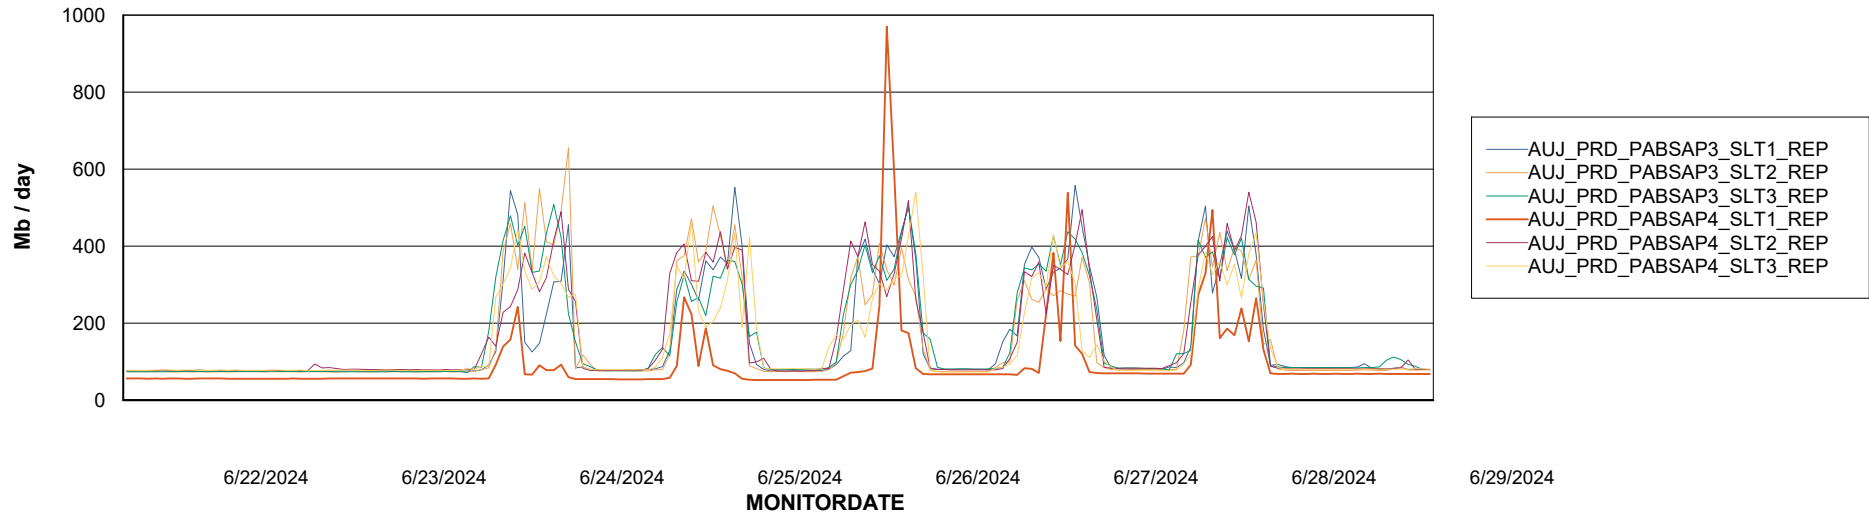

ABSSolute Application ReportServer Services

Avg memory used per ReportServer Service