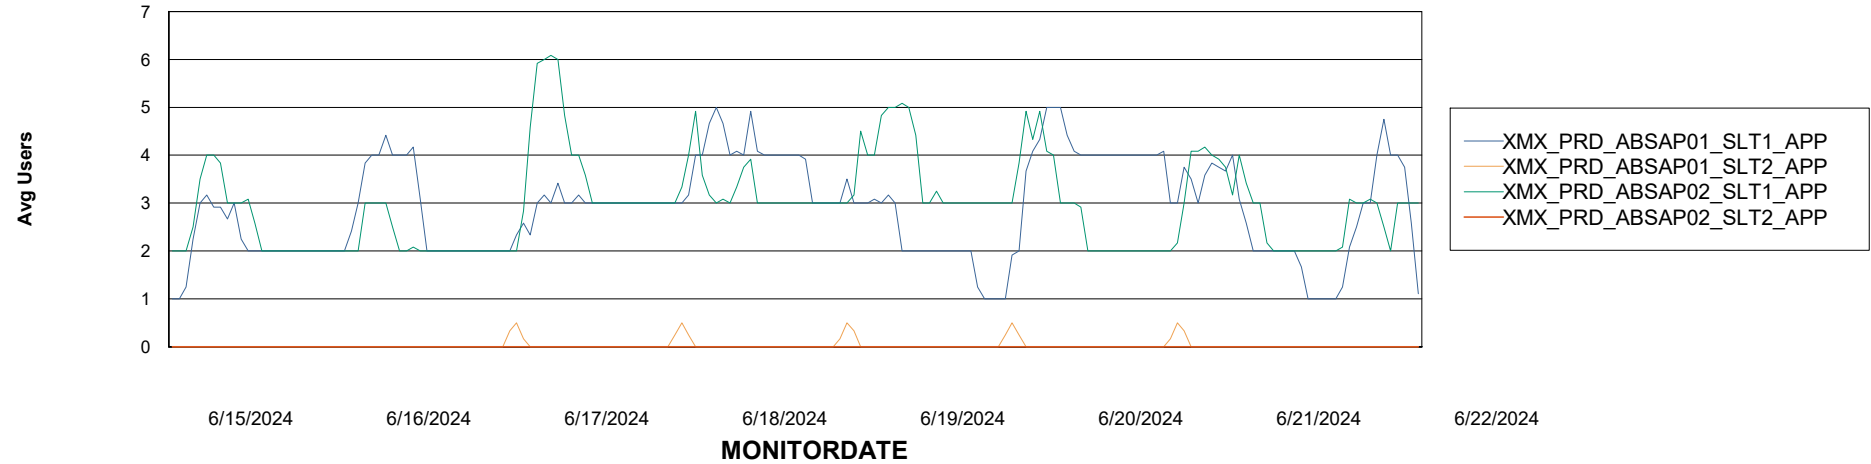

Database Tablespace XMX_PROD_ABSDB01_PRDB_ABS1

Date	Tablespace Name	Filesize (Gb)	Usedsize (Gb)	Percentage free
6/22/2024	ABSDATA	13	10	26
	INDX	8	0	100
6/21/2024	ABSDATA	13	10	26
	INDX	8	0	100
6/20/2024	ABSDATA	13	10	26
	INDX	8	0	100
6/19/2024	ABSDATA	13	10	27
	INDX	8	0	100
6/18/2024	ABSDATA	13	9	27
	INDX	8	0	100
6/17/2024	ABSDATA	13	9	28
	INDX	8	0	100
6/16/2024	ABSDATA	13	9	28
	INDX	8	0	100

Weekly SLA Customer Report

Customer XMX Production (24/7)
Database ID 146

Standby Database Health XMX Production (24/7)

Recovery lag for last 7 days

Weekly SLA Customer Report

Customer XMX Production (24/7)
Database ID 146

ABSSolute Application Server Services

Avg memory used per ABS Server Service

Avg users per day per ABS server

Weekly SLA Customer Report

Customer XMX Production (24/7)
Database ID 146

ABSSolute Application ReportServer Services