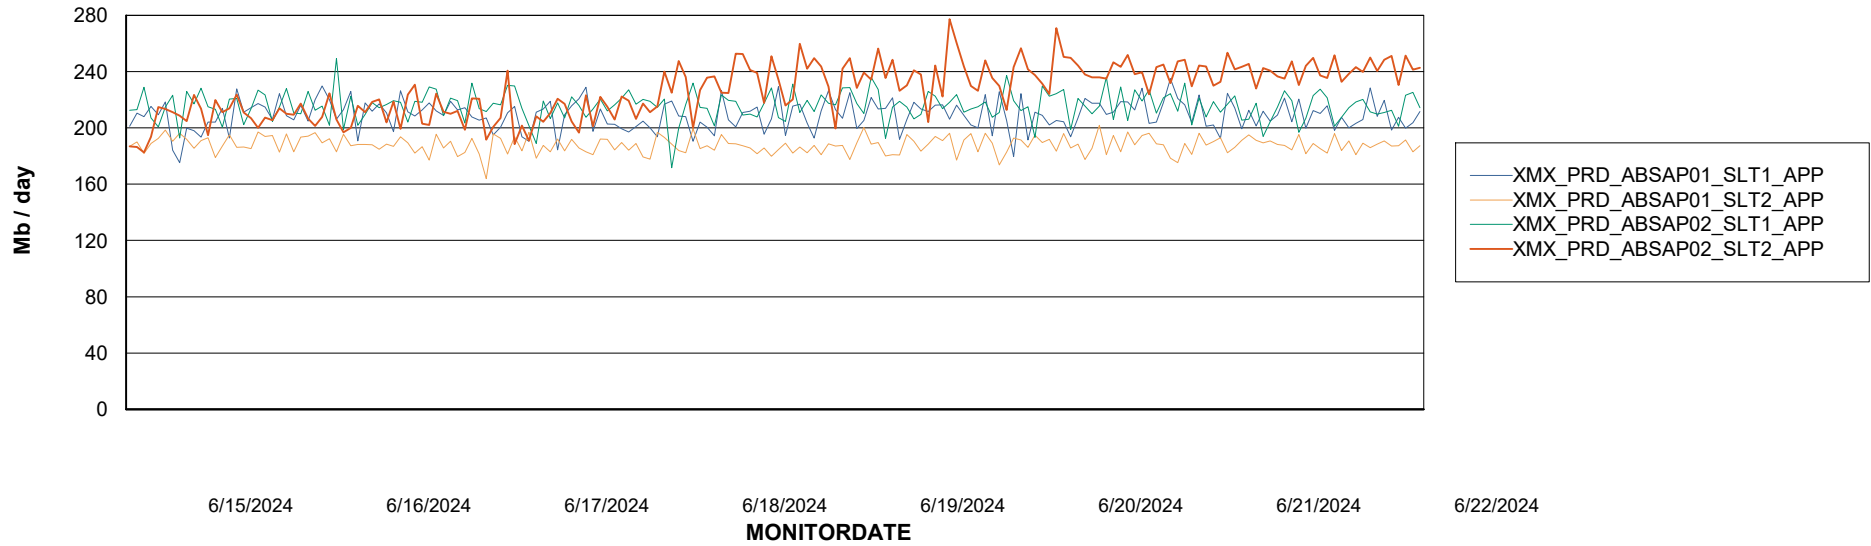

ABSSolute Application Server Services

Avg memory used per ABS Server Service