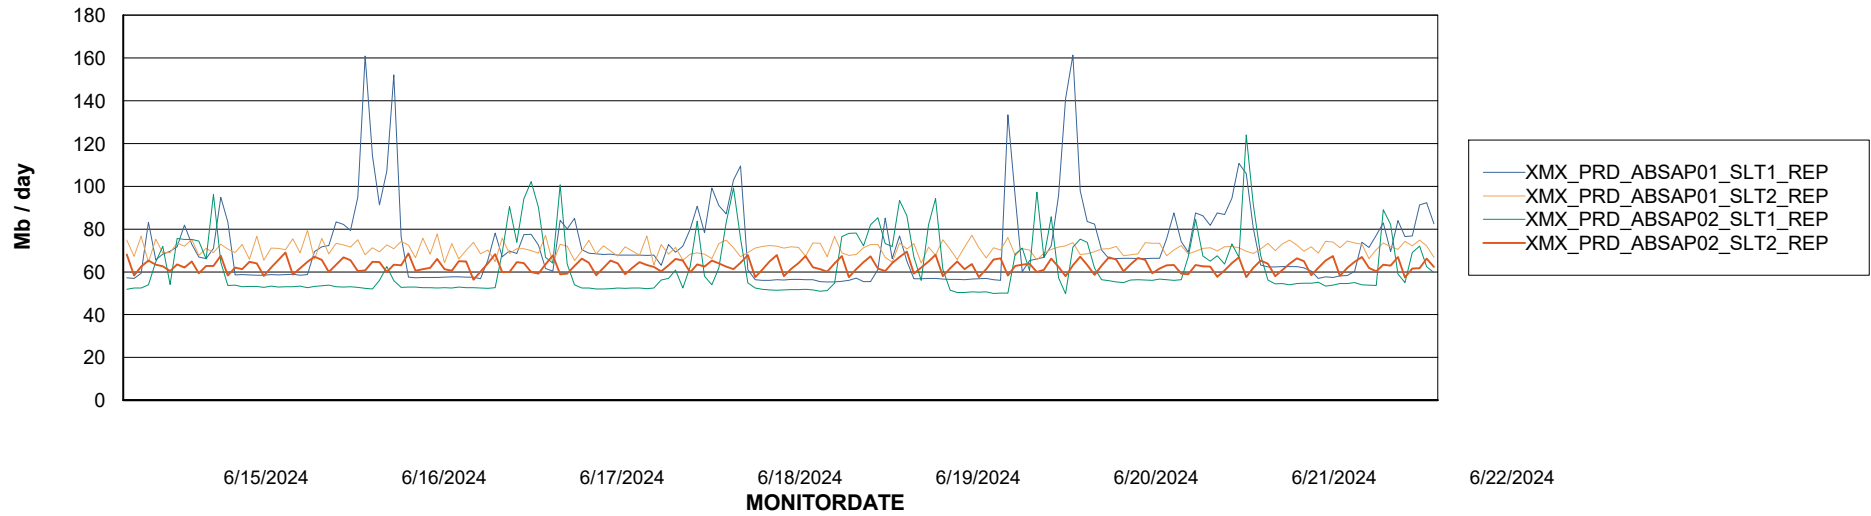

ABSSolute Application ReportServer Services

Avg memory used per ReportServer Service