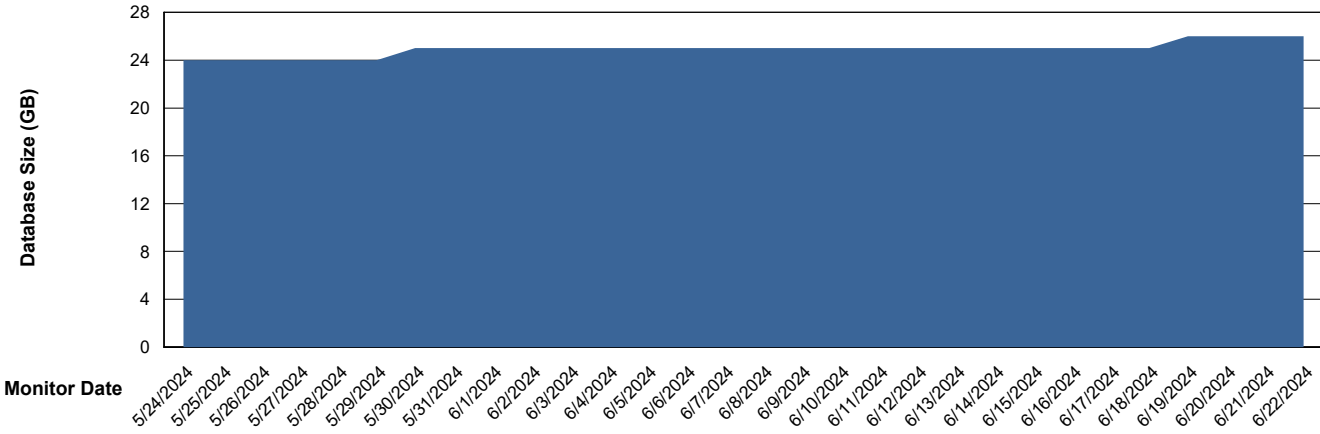

DB Processes Max 1,000
DB Processes Max 0
DB Processes Max 4

Weekly SLA Customer Report

Customer XMX Production (24/7)
 Database ID 146

DATABASE SIZE XMX_PROD_ABSDB01_PRDB_ABS1

Database growth over last month

Database Tablespace XMX_PROD_ABSDB01_PRDB_ABS1

Date	Tablespace Name	Filesize (Gb)	Usedsize (Gb)	Percentage free
6/22/2024	ABSDATA	13	10	26
	INDX	8	0	100
6/21/2024	ABSDATA	13	10	26
	INDX	8	0	100
6/20/2024	ABSDATA	13	10	26
	INDX	8	0	100
6/19/2024	ABSDATA	13	10	27
	INDX	8	0	100
6/18/2024	ABSDATA	13	9	27
	INDX	8	0	100
6/17/2024	ABSDATA	13	9	28
	INDX	8	0	100
6/16/2024	ABSDATA	13	9	28
	INDX	8	0	100