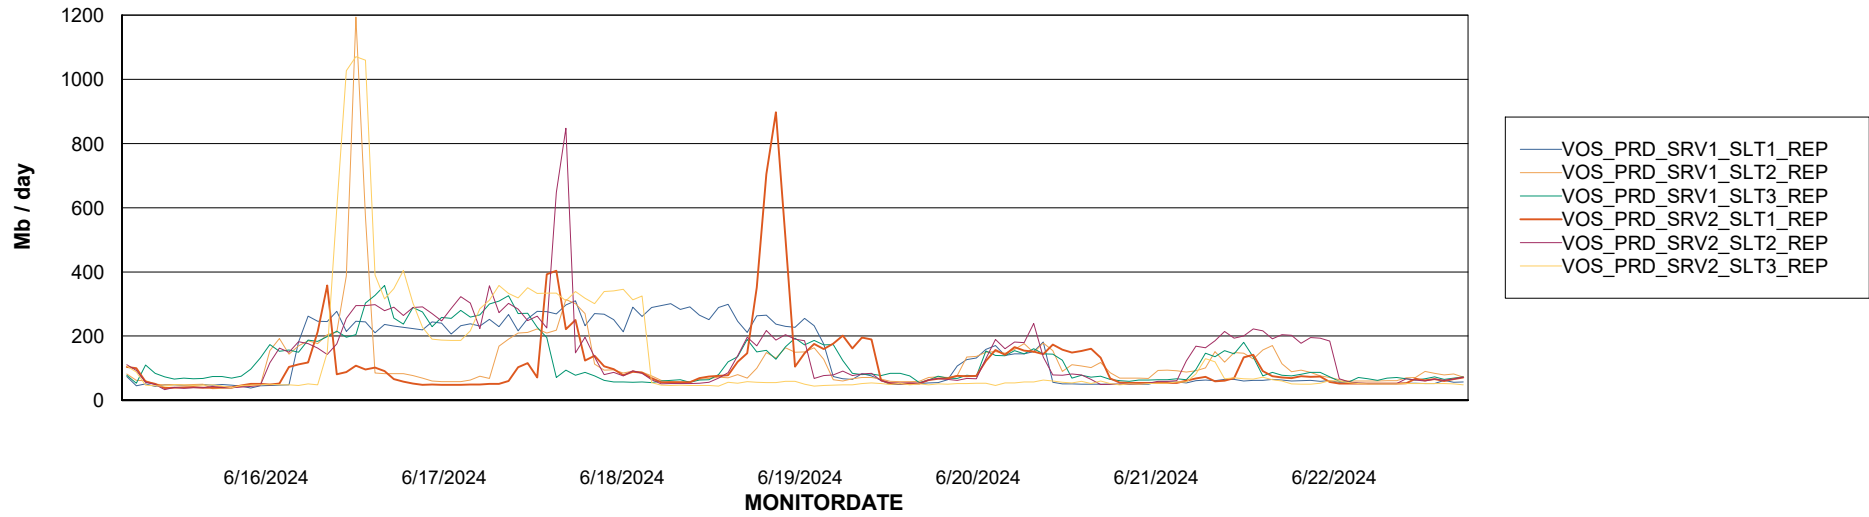

Avg memory used per ABS Server Service

Avg users per day per ABS server

Weekly SLA Customer Report

Customer VOS_Production
Database ID 143

ABSSolute Application ReportServer Services

Avg memory used per ReportServer Service