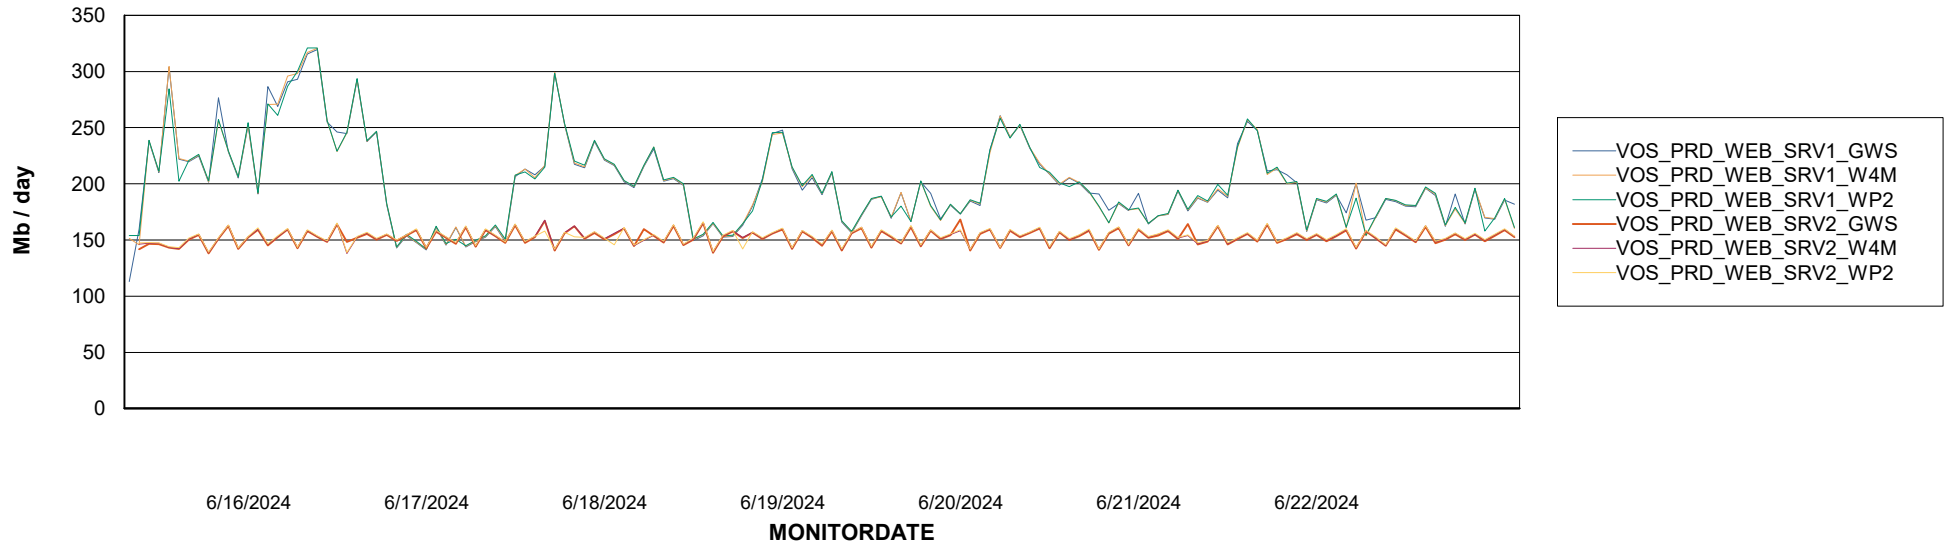

ABSSolute Web Component Services

Avg memory used per ABS Web component