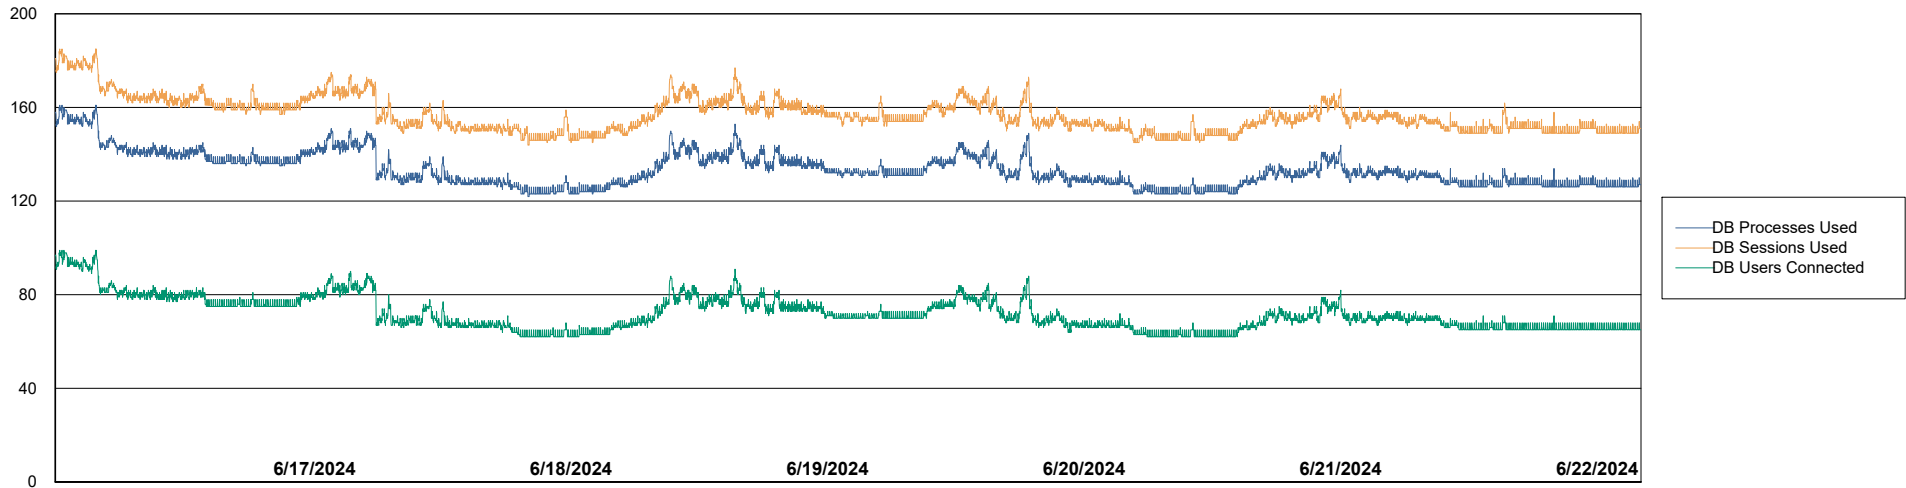

Weekly SLA Customer Report

Customer VOS_Production
Database ID 143

Database Performance VOS_PRD_ABSBI-2018_ABS1

Weekly SLA Customer Report

Customer VOS_Production
Database ID 143

Database Performance VOS_PRD_ABSORA1-2022_ABS1