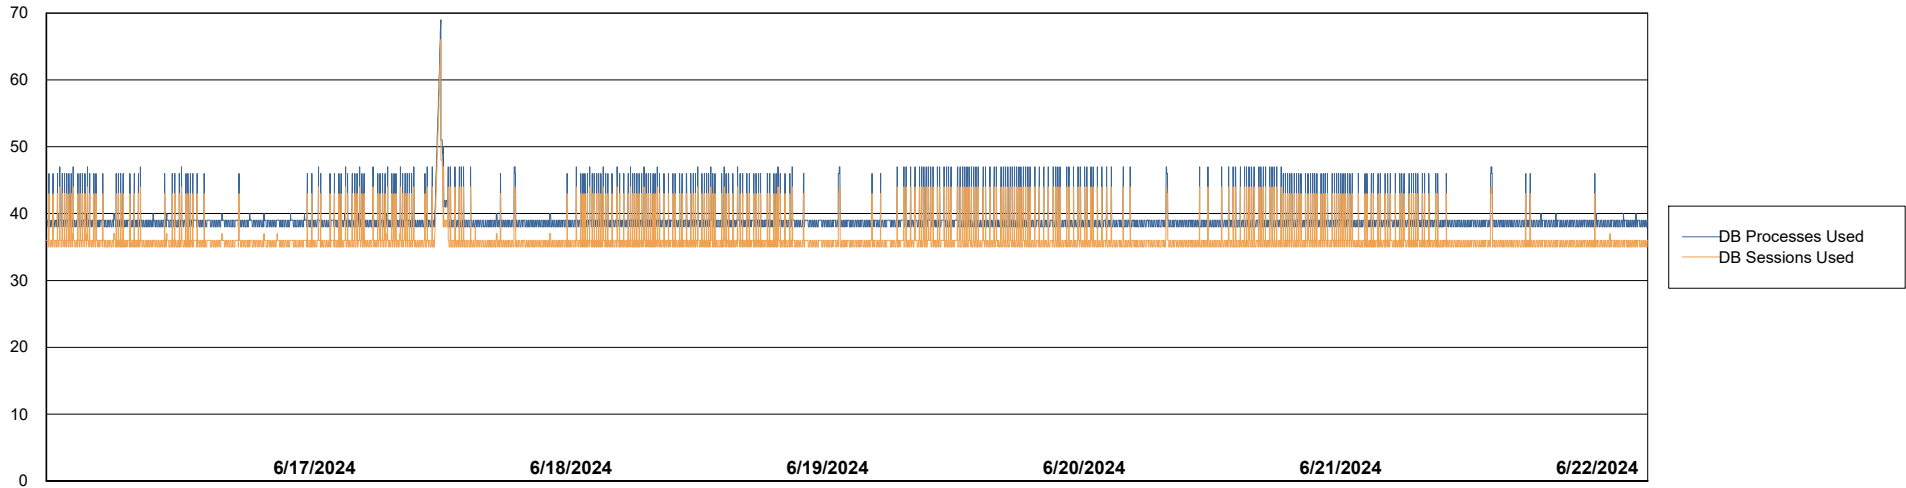

Database Performance VOS_PRD_ABSORA2-2022_HSBABS1

DB Processes Max 1,000