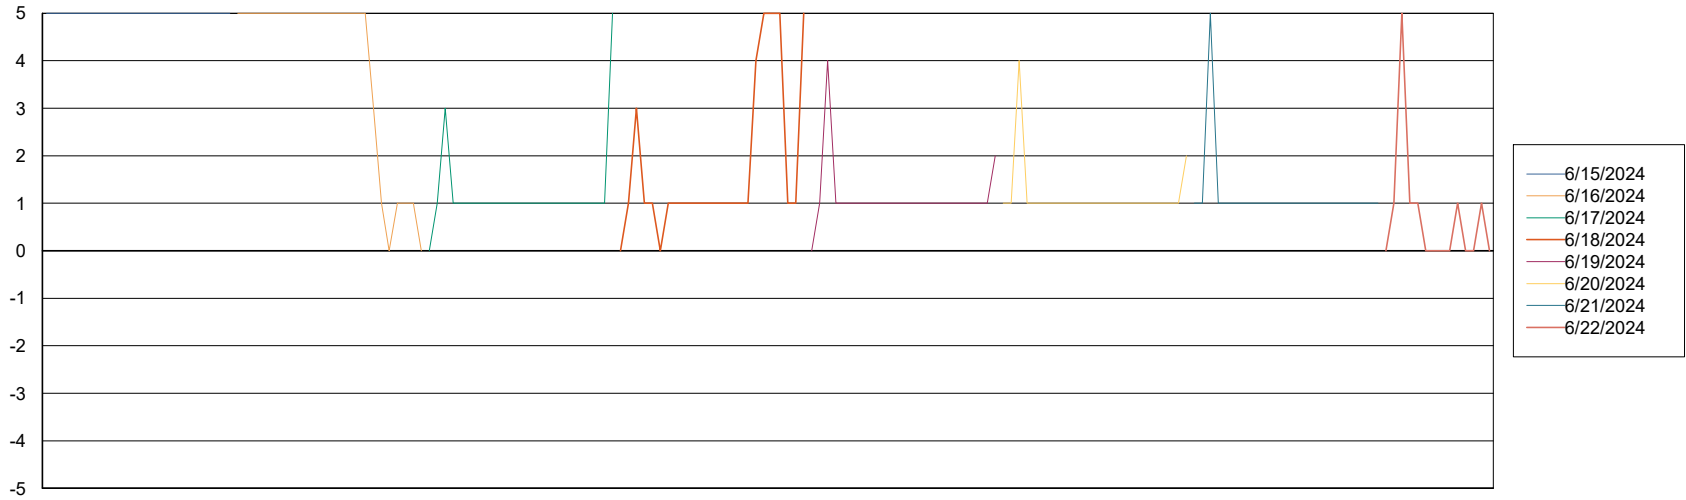

Standby Database Health VOS_Production

Recovery lag for last 7 days