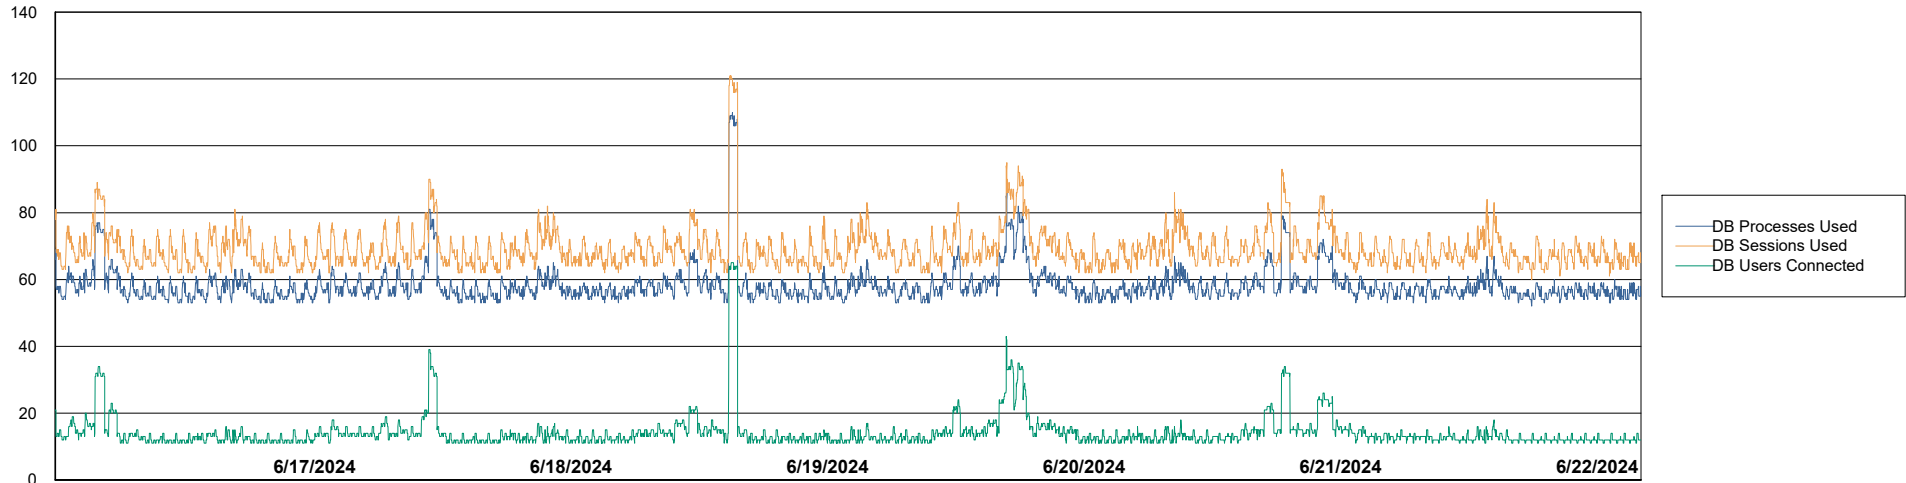

Database Performance VOS_PRD_ABSBI-2018_ABS1