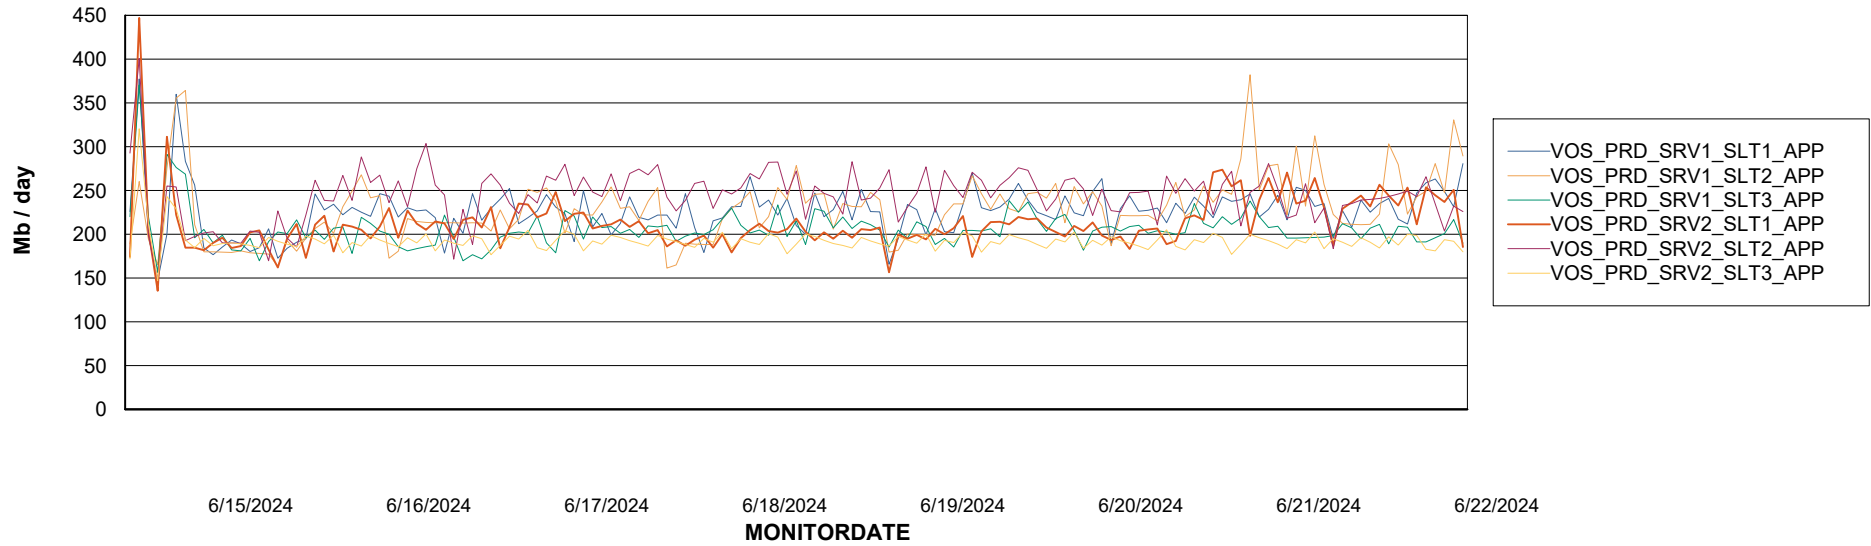

ABSSolute Application Server Services

Avg memory used per ABS Server Service