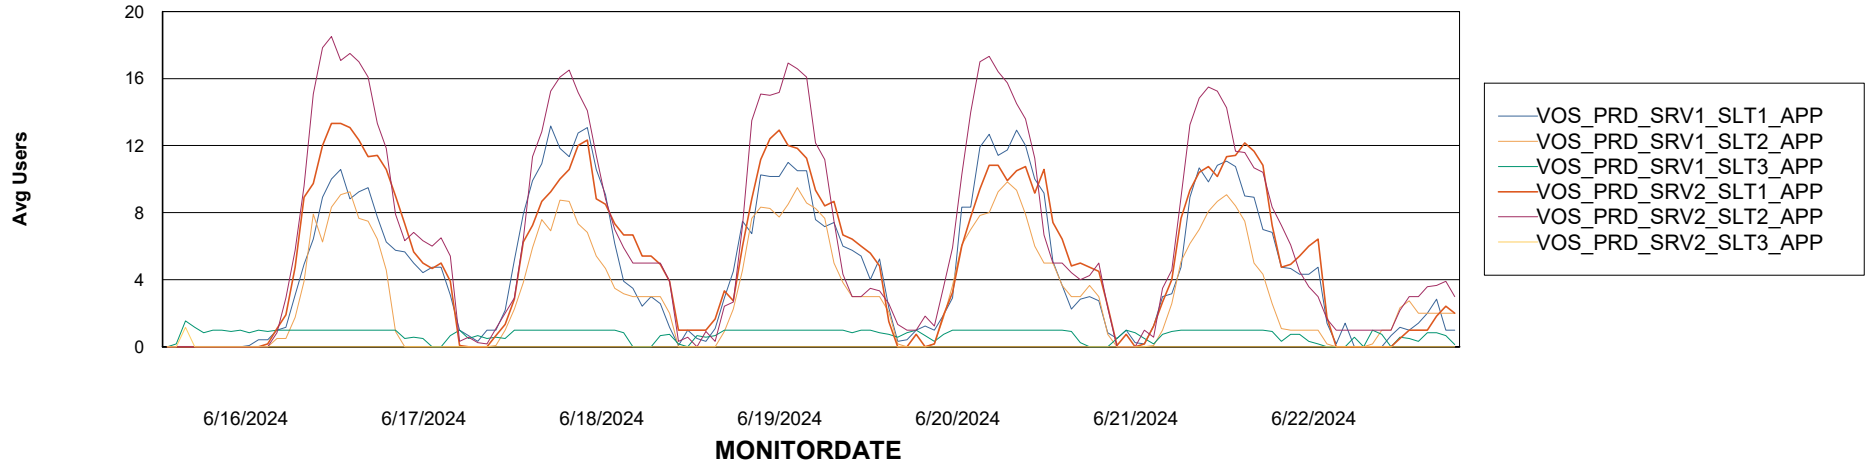

Avg users per day per ABS server