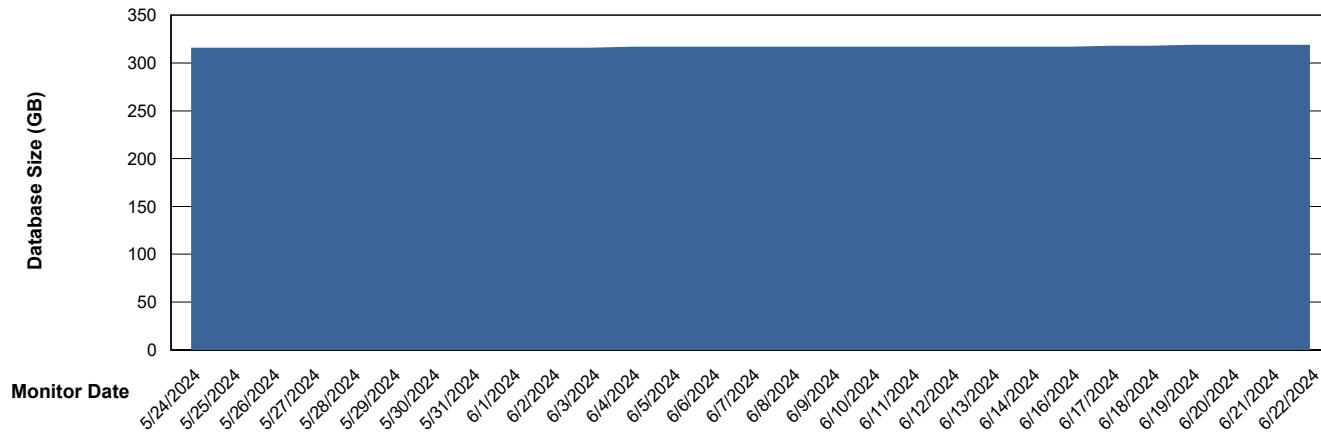

DATABASE SIZE VOS_PRD_ABSORA1-2022_ABS1

Database growth over last month