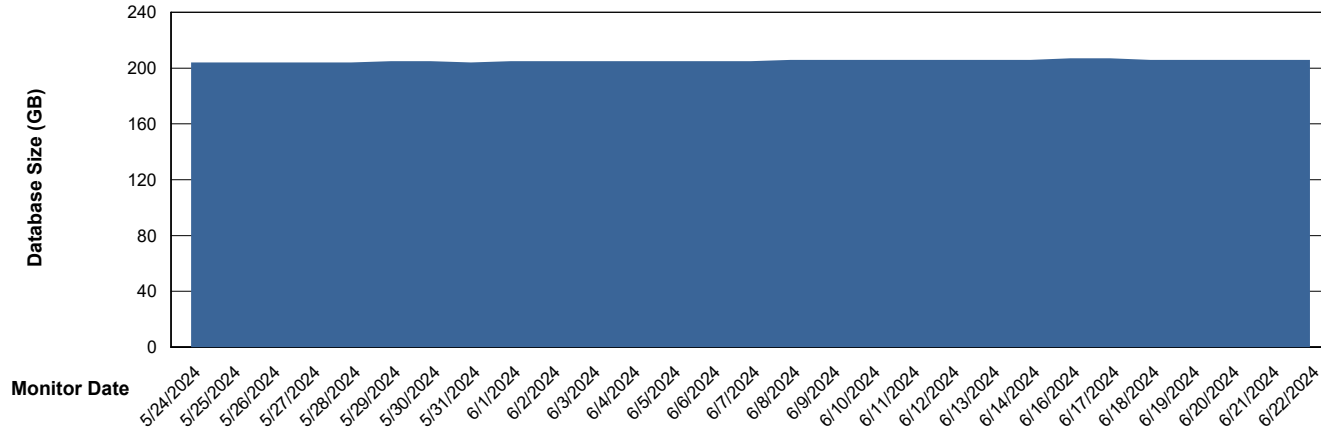

DATABASE SIZE VOS_PRD_ABSBI-2018_ABS1

Database growth over last month