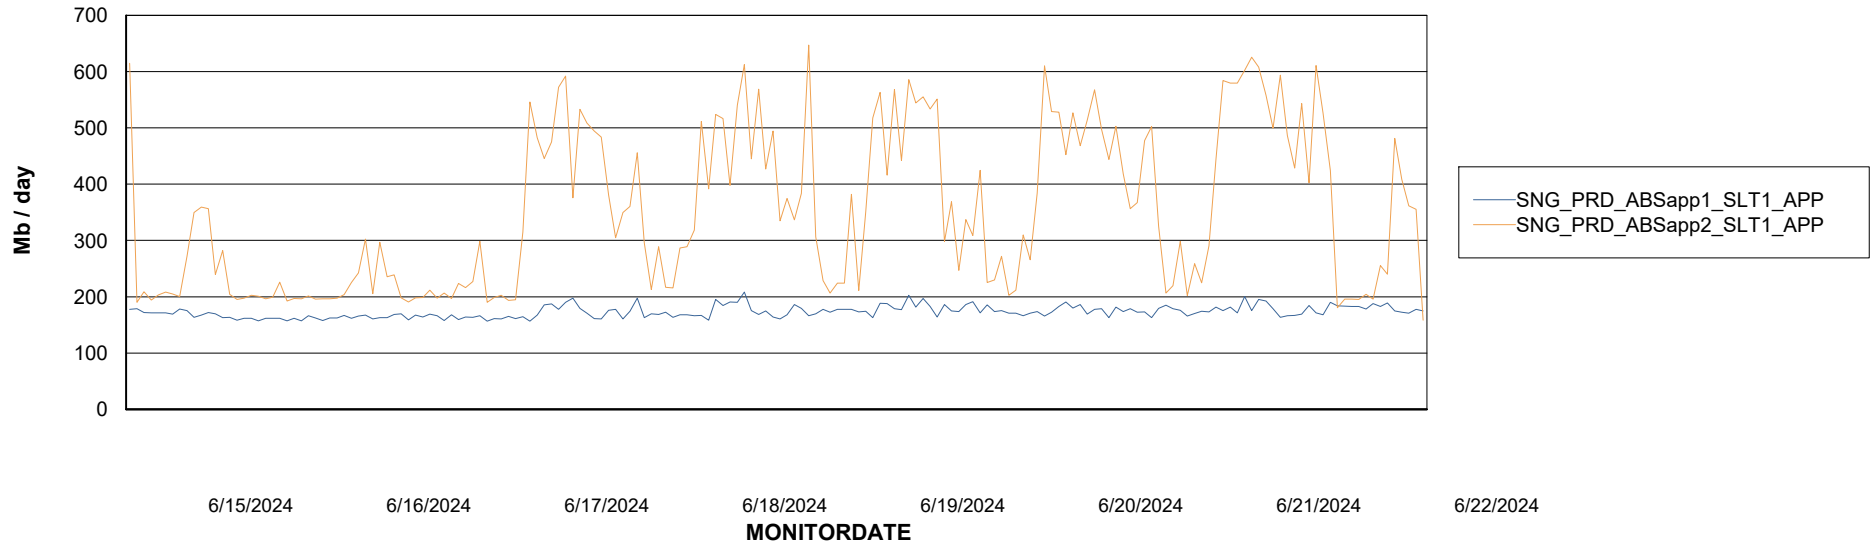

ABSSolute Application Server Services

Avg memory used per ABS Server Service