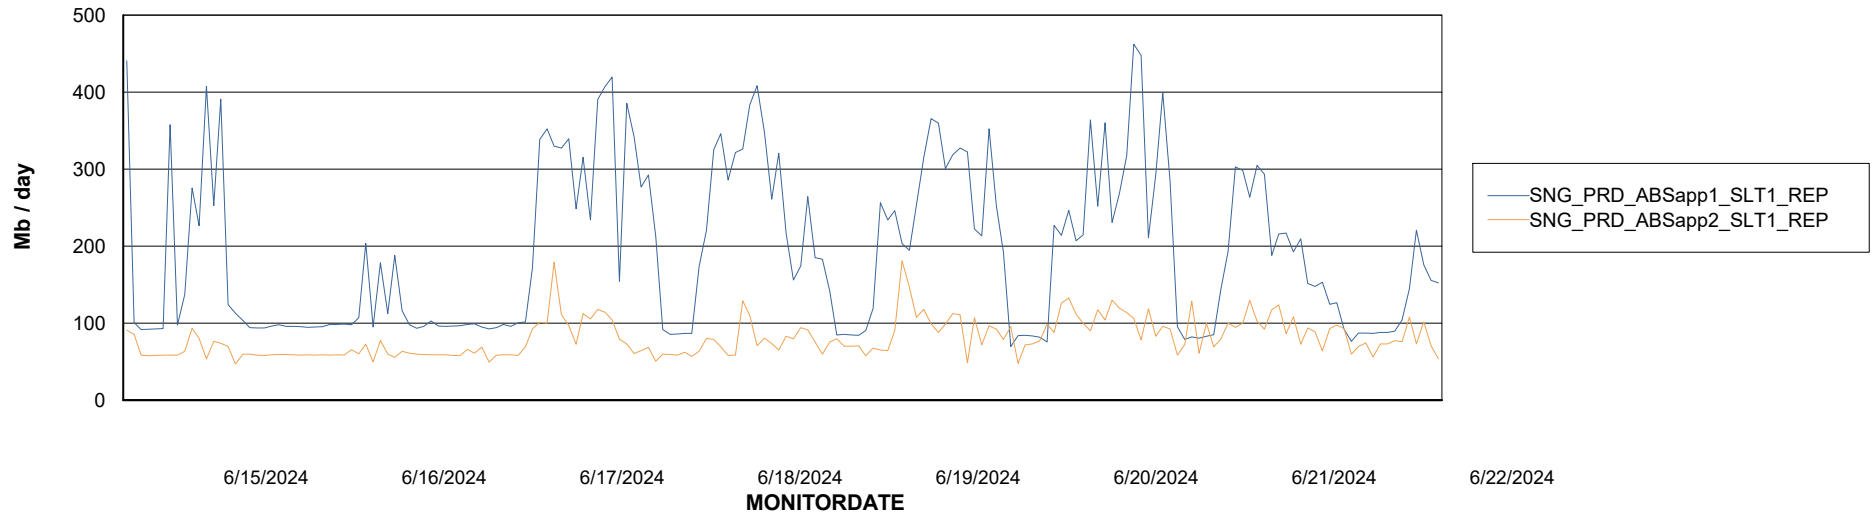

ABSSolute Application ReportServer Services

Avg memory used per ReportServer Service