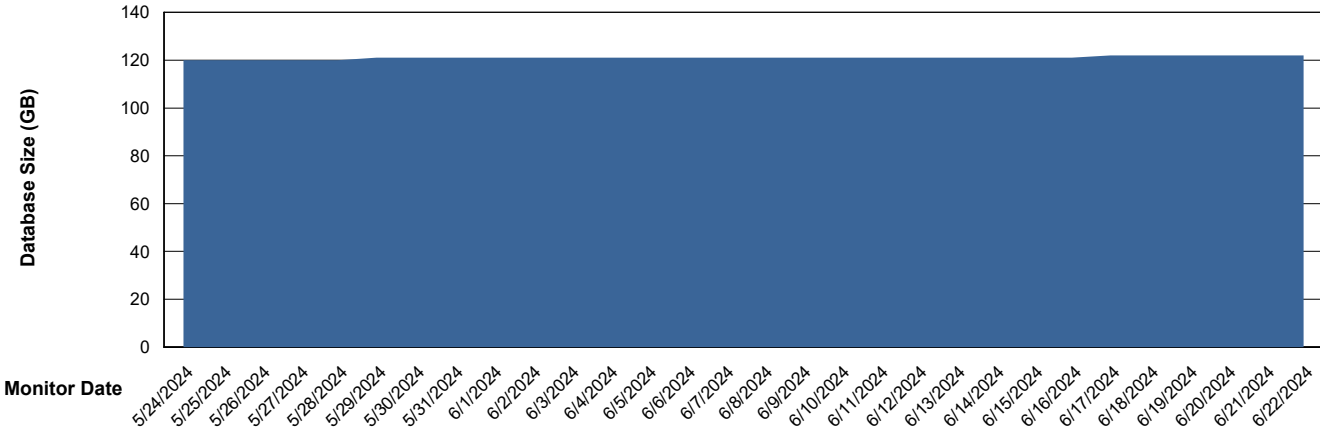

Database growth over last month

Database Tablespace RSS_PRD_SV1364_PRD_ABS1

Date	Tablespace Name	Filesize (Gb)	Usedsize (Gb)	Percentage free
6/22/2024	ABSDATA	61	49	19
	INDX	83	68	18
6/21/2024	ABSDATA	61	49	19
	INDX	83	68	18
6/20/2024	ABSDATA	61	49	19
	INDX	83	68	18
6/19/2024	ABSDATA	61	49	19
	INDX	83	68	18
6/18/2024	ABSDATA	61	49	19
	INDX	83	68	18
6/17/2024	ABSDATA	61	49	19
	INDX	83	68	18
6/16/2024	ABSDATA	61	49	19
	INDX	83	68	18