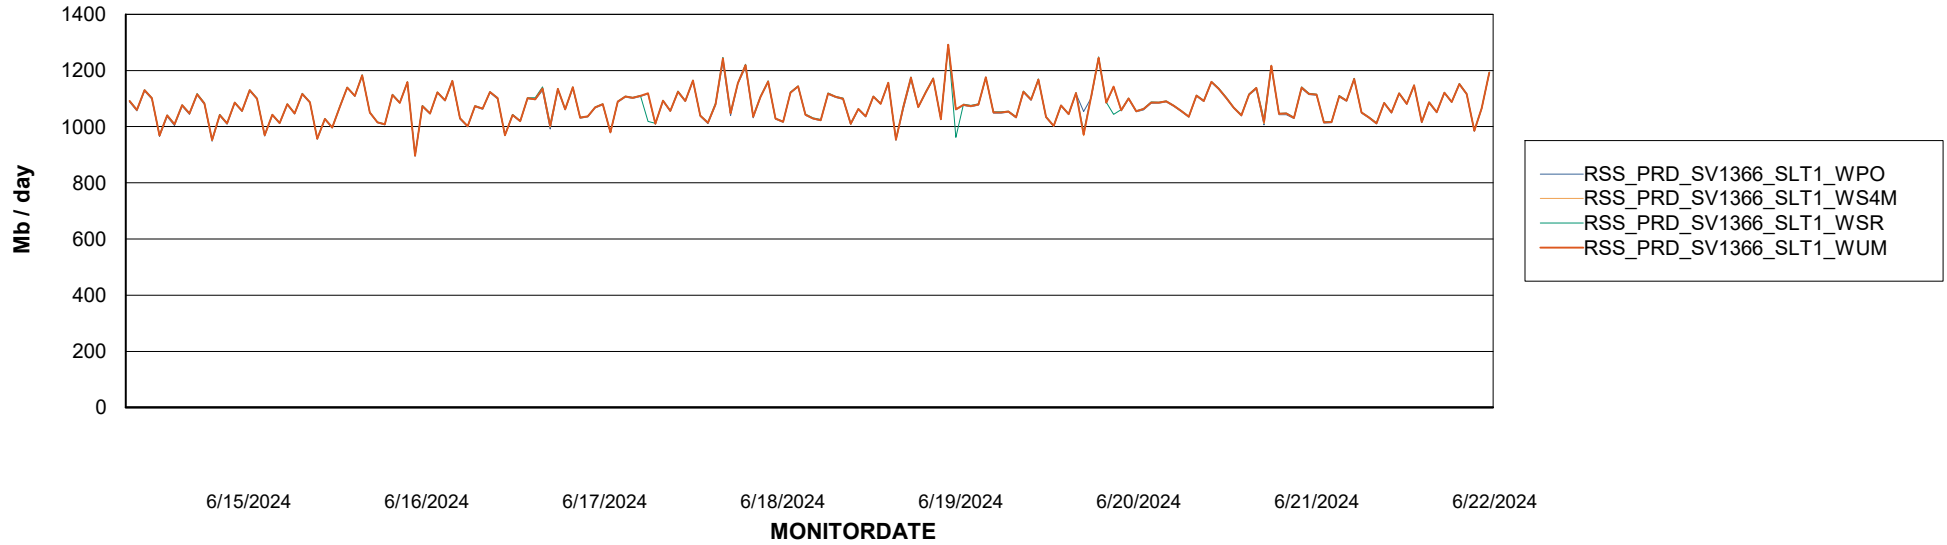

ABSSolute Web Component Services

Avg memory used per ABS Web component