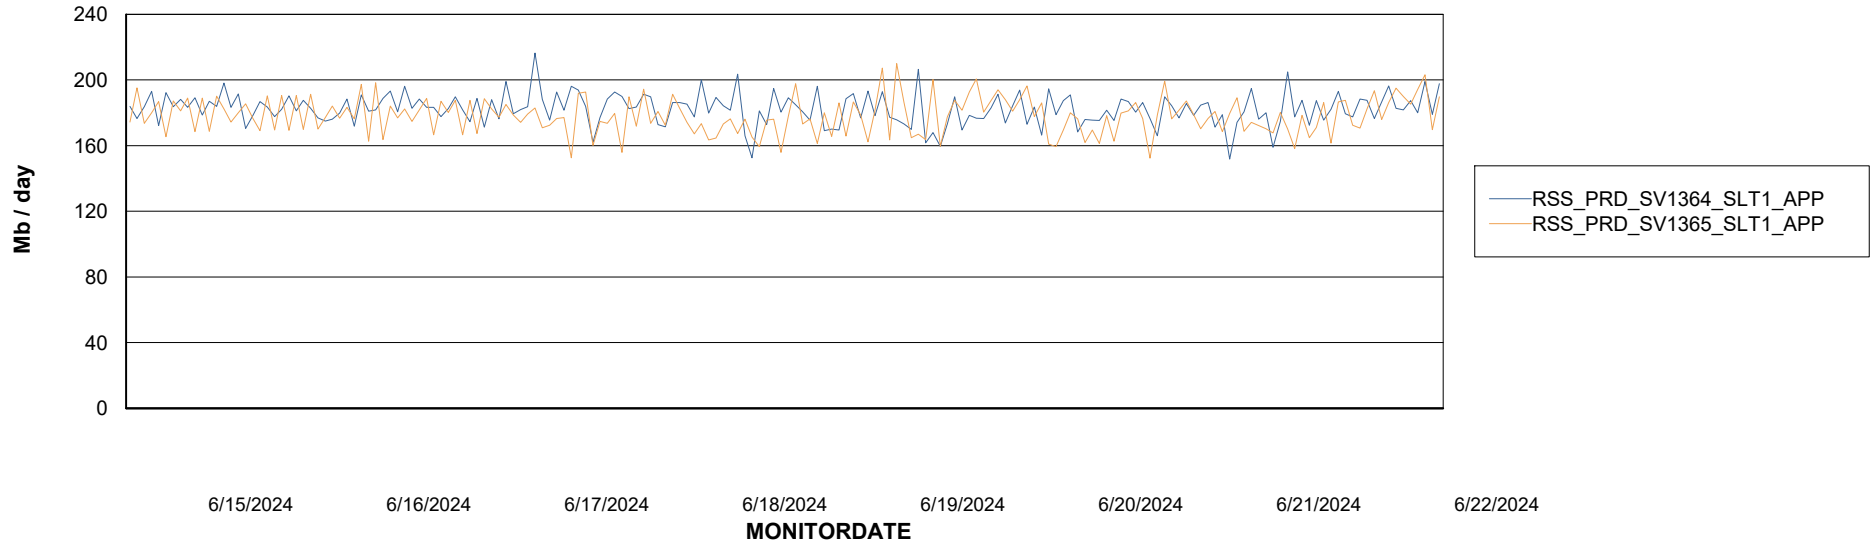

ABSSolute Application Server Services

Avg memory used per ABS Server Service