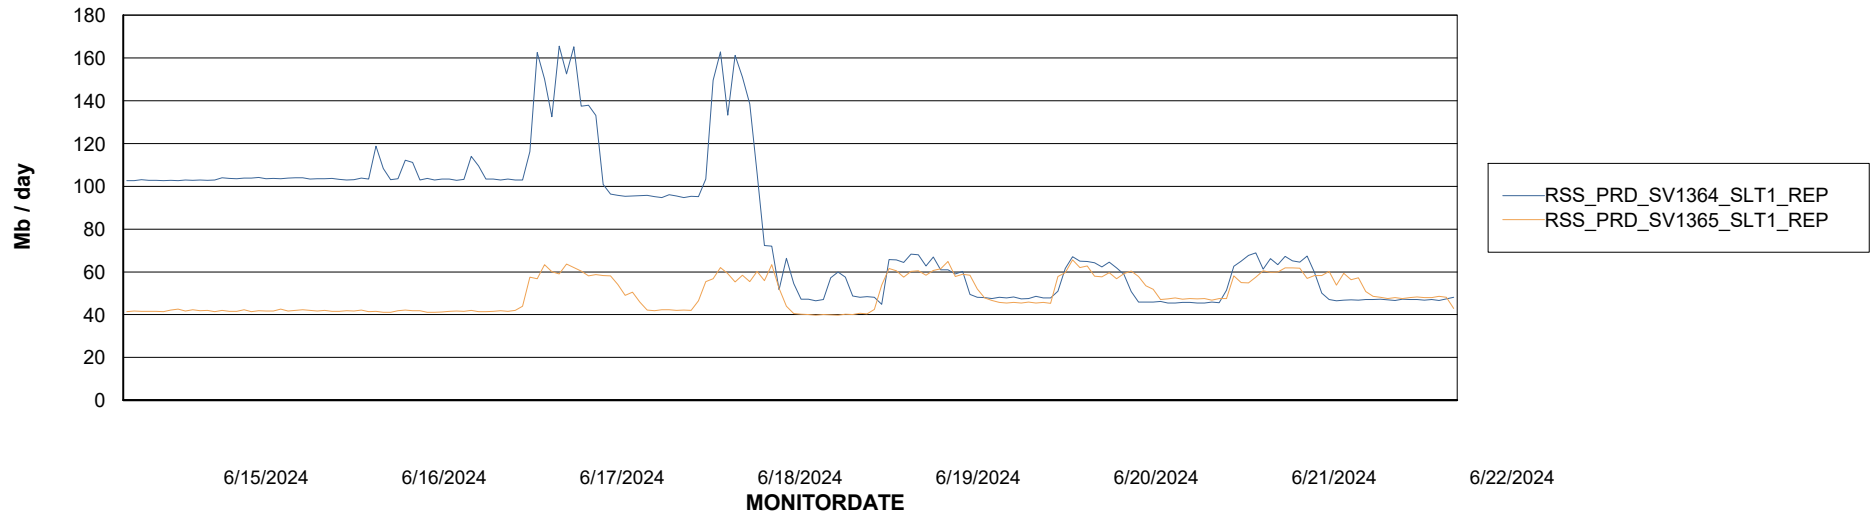

ABSSolute Application ReportServer Services

Avg memory used per ReportServer Service