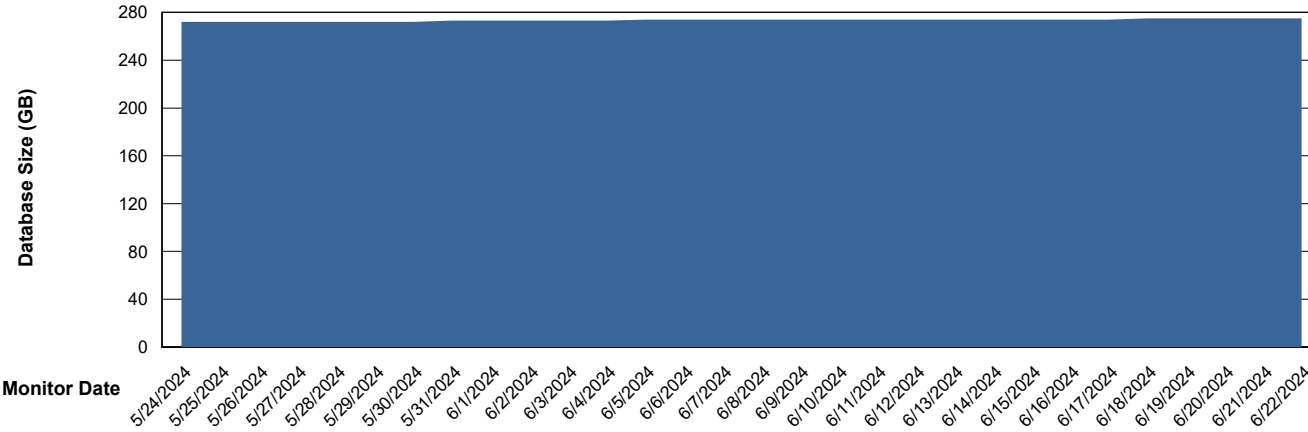

DB Processes Max 1,000

Weekly SLA Customer Report

Customer RFL_Production
 Database ID 36

DATABASE SIZE RFL_PRD_ABS01_DB

Database growth over last month

Database Tablespace RFL_PRD_ABS01_DB

Date	Tablespace Name	Filesize (Gb)	Usedsize (Gb)	Percentage free
6/22/2024	ABSDATA	95	79	17
	INDX	224	184	18
6/21/2024	ABSDATA	95	79	17
	INDX	224	184	18
6/20/2024	ABSDATA	95	79	17
	INDX	224	183	18
6/19/2024	ABSDATA	95	79	17
	INDX	224	183	18
6/18/2024	ABSDATA	95	79	17
	INDX	224	183	18
6/17/2024	ABSDATA	95	79	17
	INDX	224	183	18
6/16/2024	ABSDATA	95	79	17
	INDX	224	183	18

Weekly SLA Customer Report

Customer RFL_Production
Database ID 36

Standby Database Health RFL_Production

Recovery lag for last 7 days