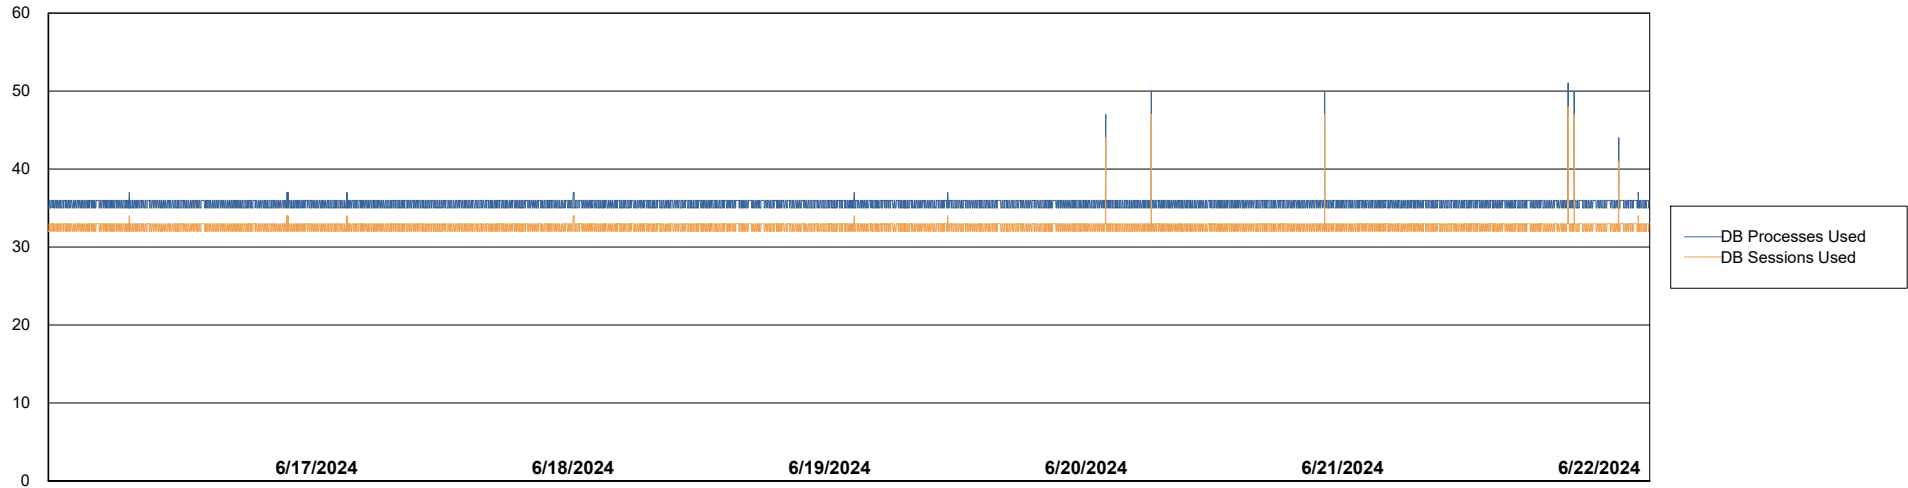

Weekly SLA Customer Report

Customer RFL_Production
Database ID 36

Database Performance RFL_PRD_ABS01_DB

Weekly SLA Customer Report

Customer RFL_Production
Database ID 36

Database Performance RFL_PRD_ABS02_STB_DB

DB Processes Max 1,000

Weekly SLA Customer Report

Customer RFL_Production
 Database ID 36

DATABASE SIZE RFL_PRD_ABS01_DB

Database growth over last month

Database Tablespace RFL_PRD_ABS01_DB

Date	Tablespace Name	Filesize (Gb)	Usedsize (Gb)	Percentage free
6/22/2024	ABSDATA	95	79	17
	INDX	224	184	18
6/21/2024	ABSDATA	95	79	17
	INDX	224	184	18
6/20/2024	ABSDATA	95	79	17
	INDX	224	183	18
6/19/2024	ABSDATA	95	79	17
	INDX	224	183	18
6/18/2024	ABSDATA	95	79	17
	INDX	224	183	18
6/17/2024	ABSDATA	95	79	17
	INDX	224	183	18
6/16/2024	ABSDATA	95	79	17
	INDX	224	183	18