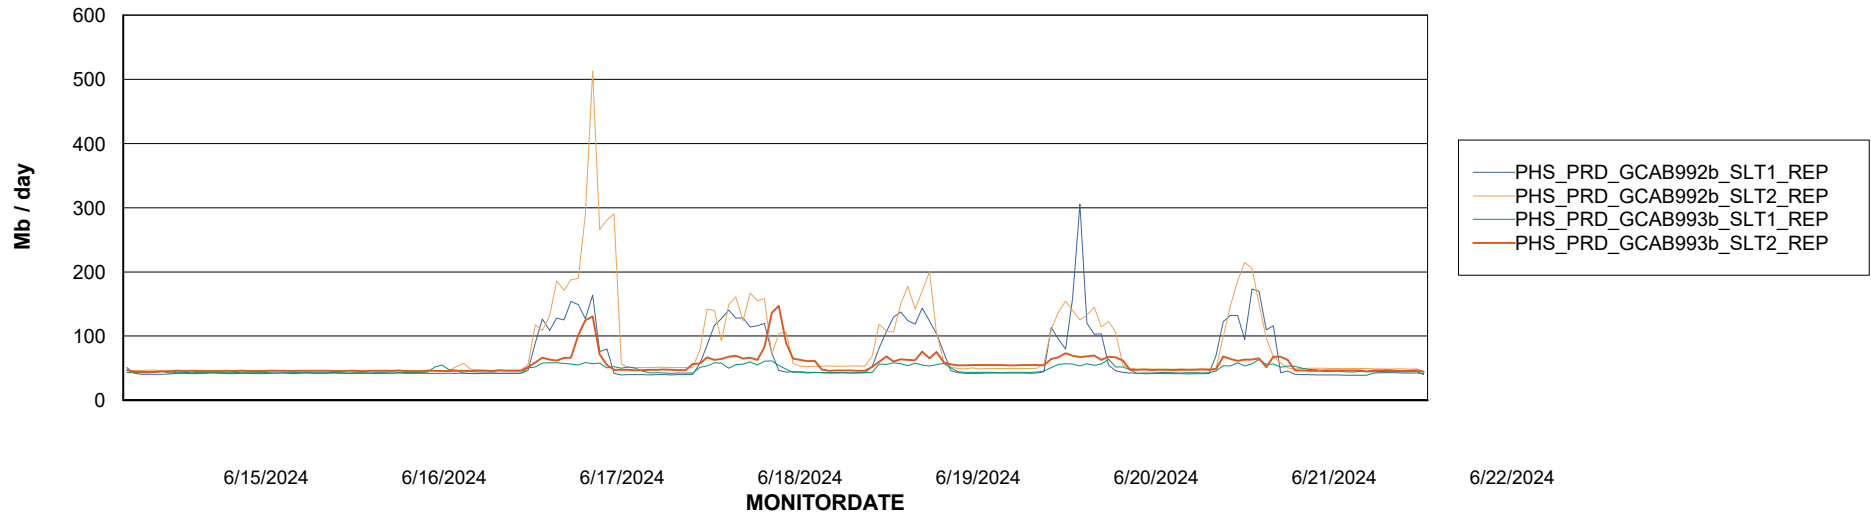

Avg memory used per ABS Server Service

Avg users per day per ABS server

Weekly SLA Customer Report

Customer PHS_Production
Database ID 47

ABSSolute Application ReportServer Services

Avg memory used per ReportServer Service