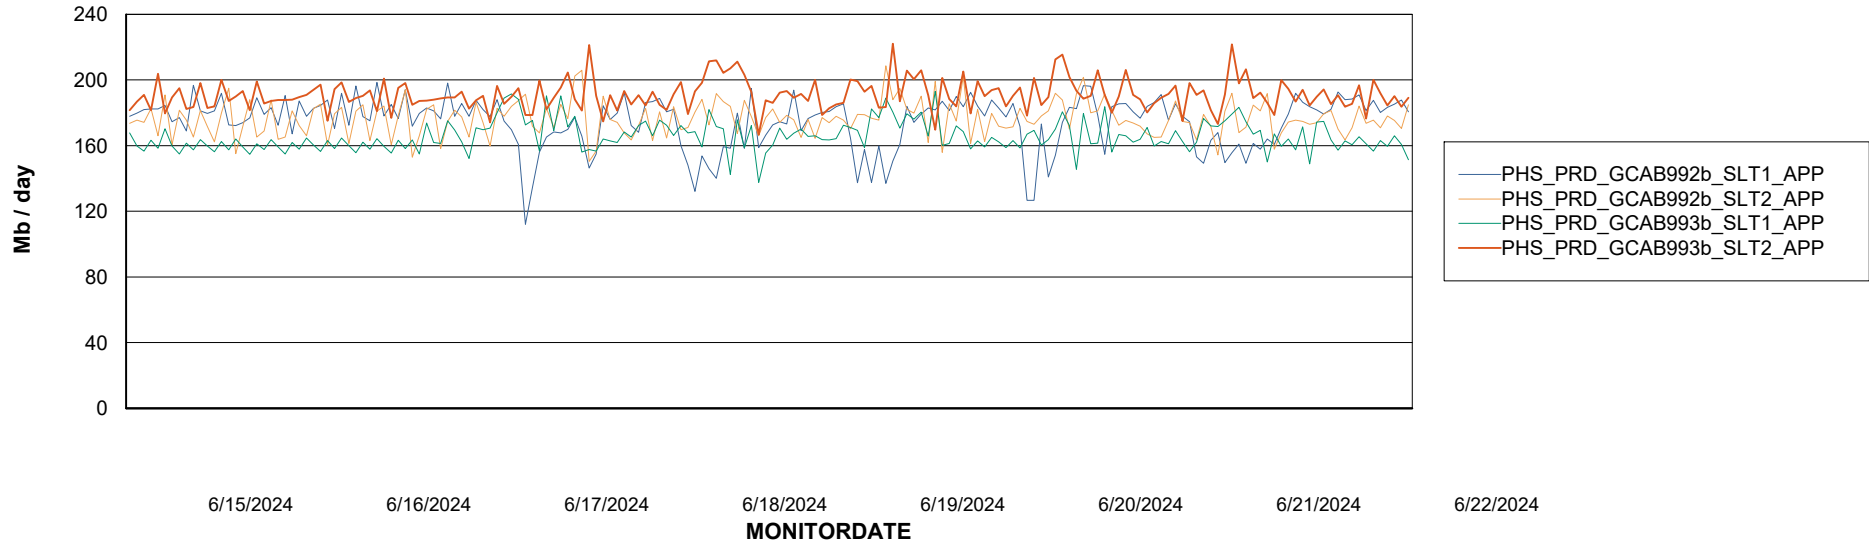

ABSSolute Application Server Services

Avg memory used per ABS Server Service