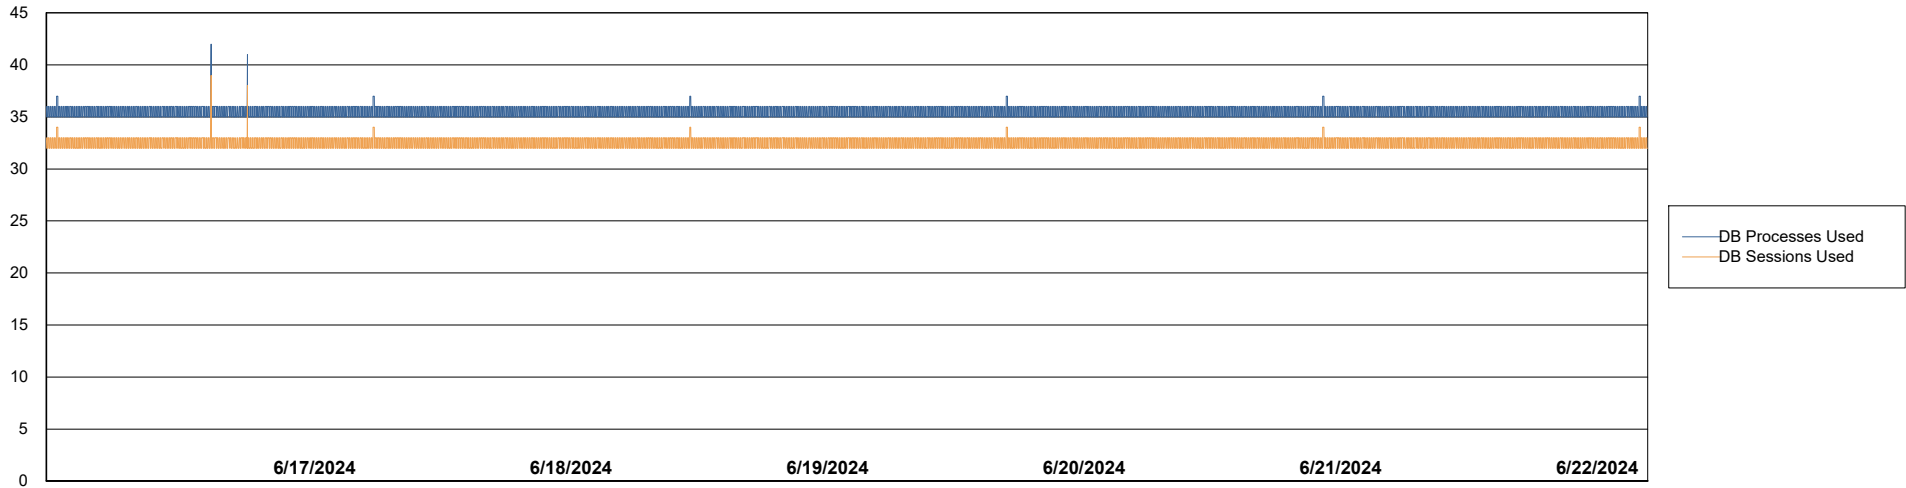

Database Performance PHS_PRD_GCAB993B_HSBABS1

DB Processes Max 1,000