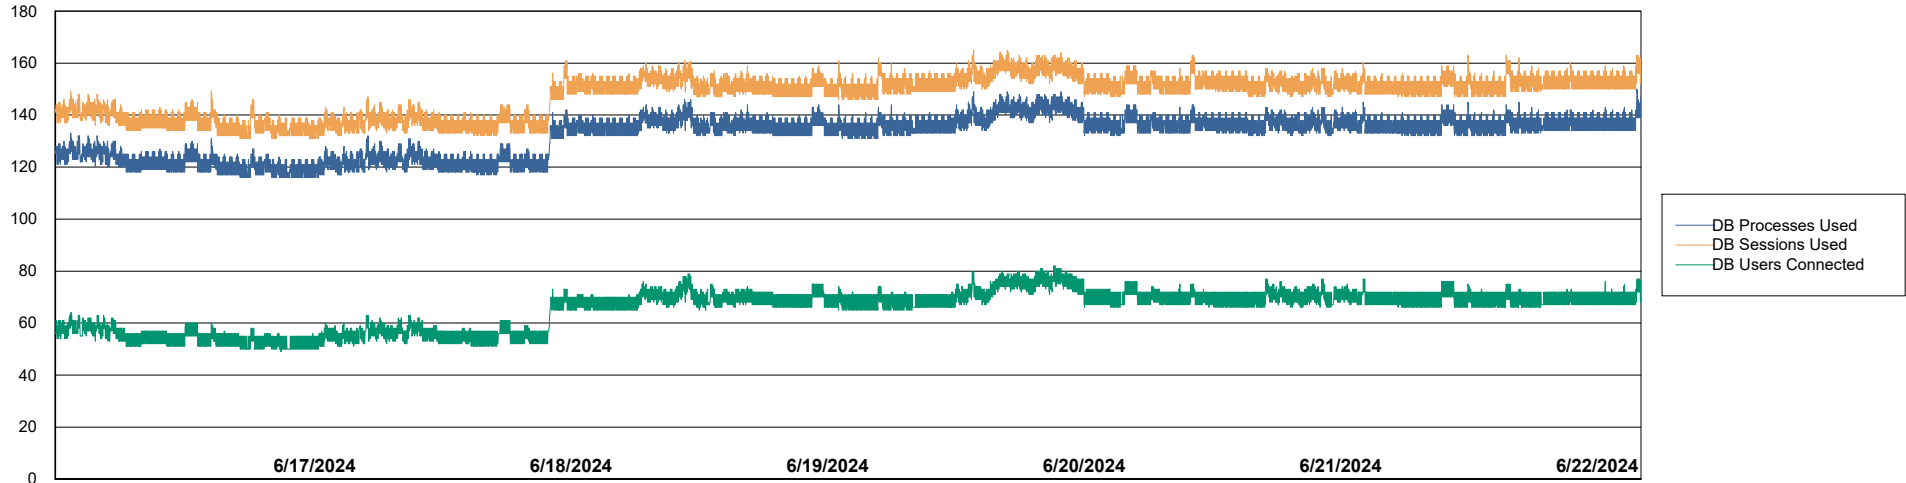

Weekly SLA Customer Report

Customer PHS_Production
Database ID 47

Harddisk Usage PHS_PRD_GCAB995b

	Free disk space on C: (%)	Total disk space on C: (Gb)	Used disk space on C: (Gb)
6/22/2024	42	49	29
6/21/2024	42	49	29
6/20/2024	42	49	29
6/19/2024	42	49	29
6/18/2024	42	49	29
6/17/2024	42	49	29
6/16/2024	42	49	29

Weekly SLA Customer Report

Customer PHS_Production
Database ID 47

Database Performance PHS_PRD_GCAB992B_ABS1

Weekly SLA Customer Report

Customer PHS_Production
Database ID 47

Database Performance PHS_PRD_GCAB993B_HSBABS1