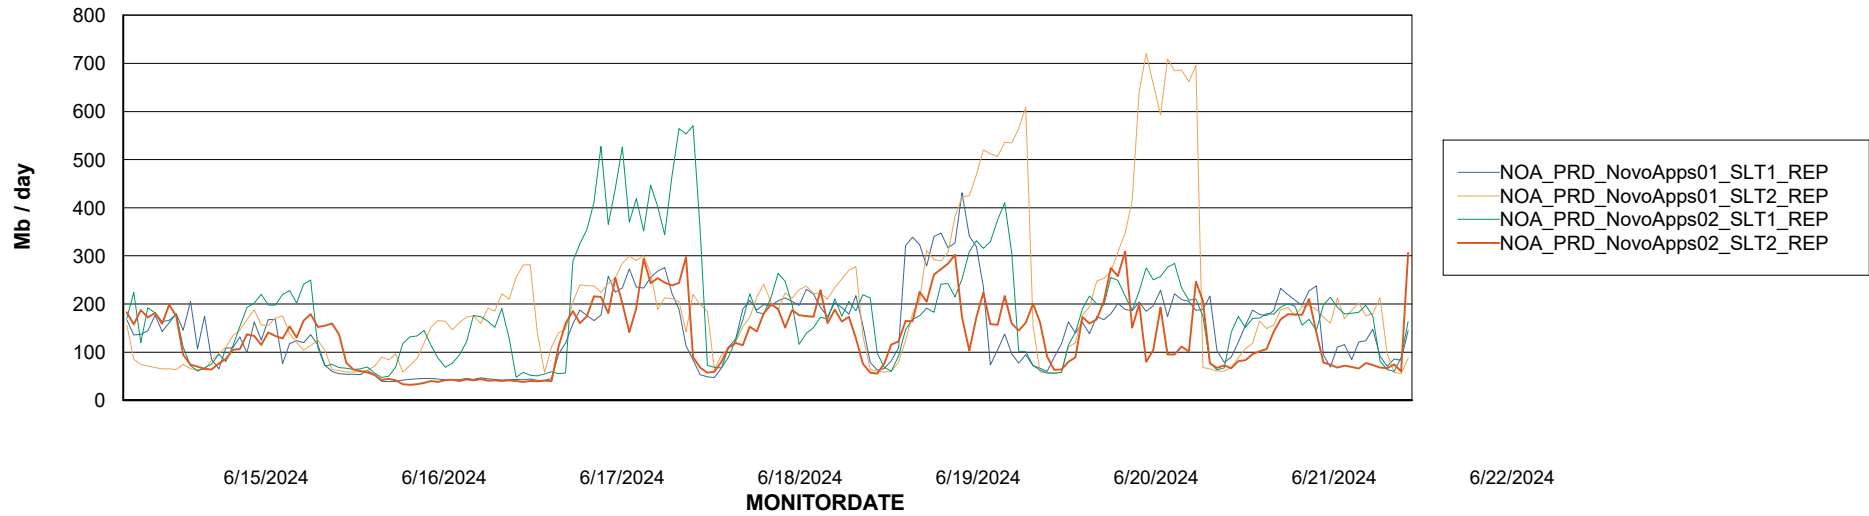

ABSSolute Application ReportServer Services

Avg memory used per ReportServer Service