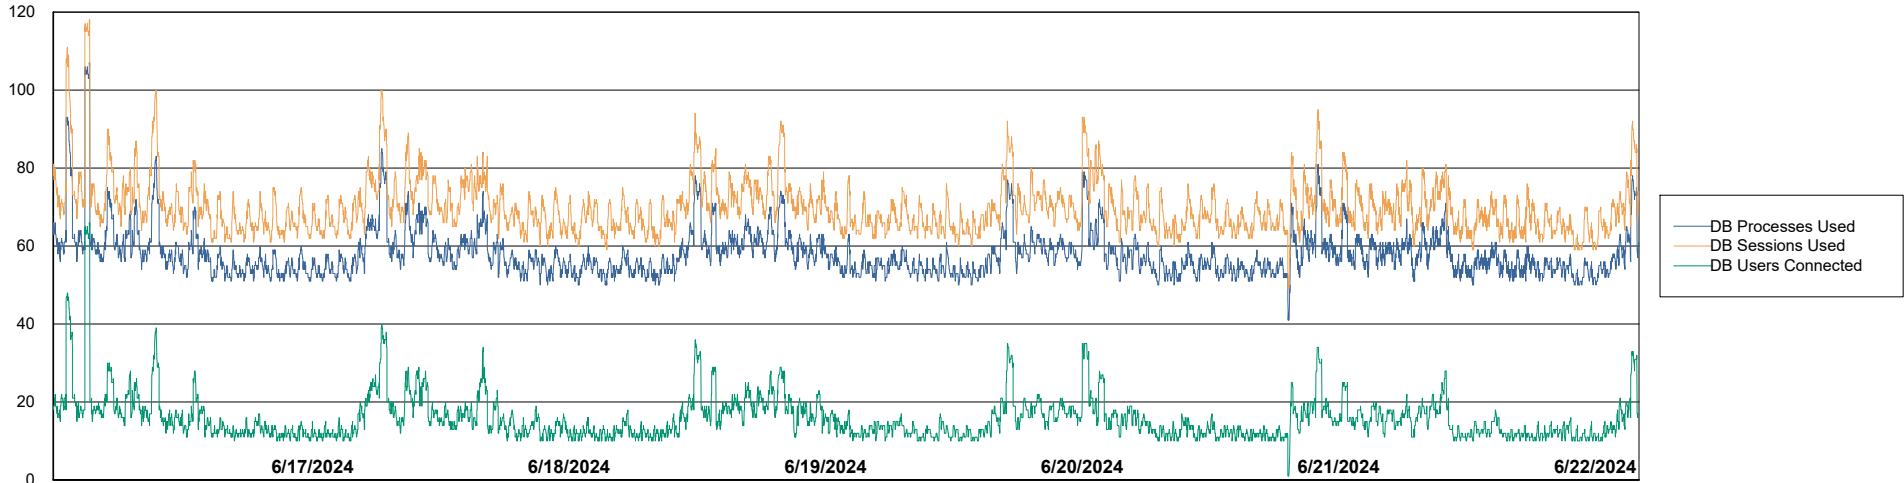

DB Processes Max 300

Weekly SLA Customer Report

Customer NOA_Production (24/7)
Database ID 116

Database Performance NOA_PRD_NOVOBI_ABS1

Weekly SLA Customer Report

Customer NOA_Production (24/7)
Database ID 116