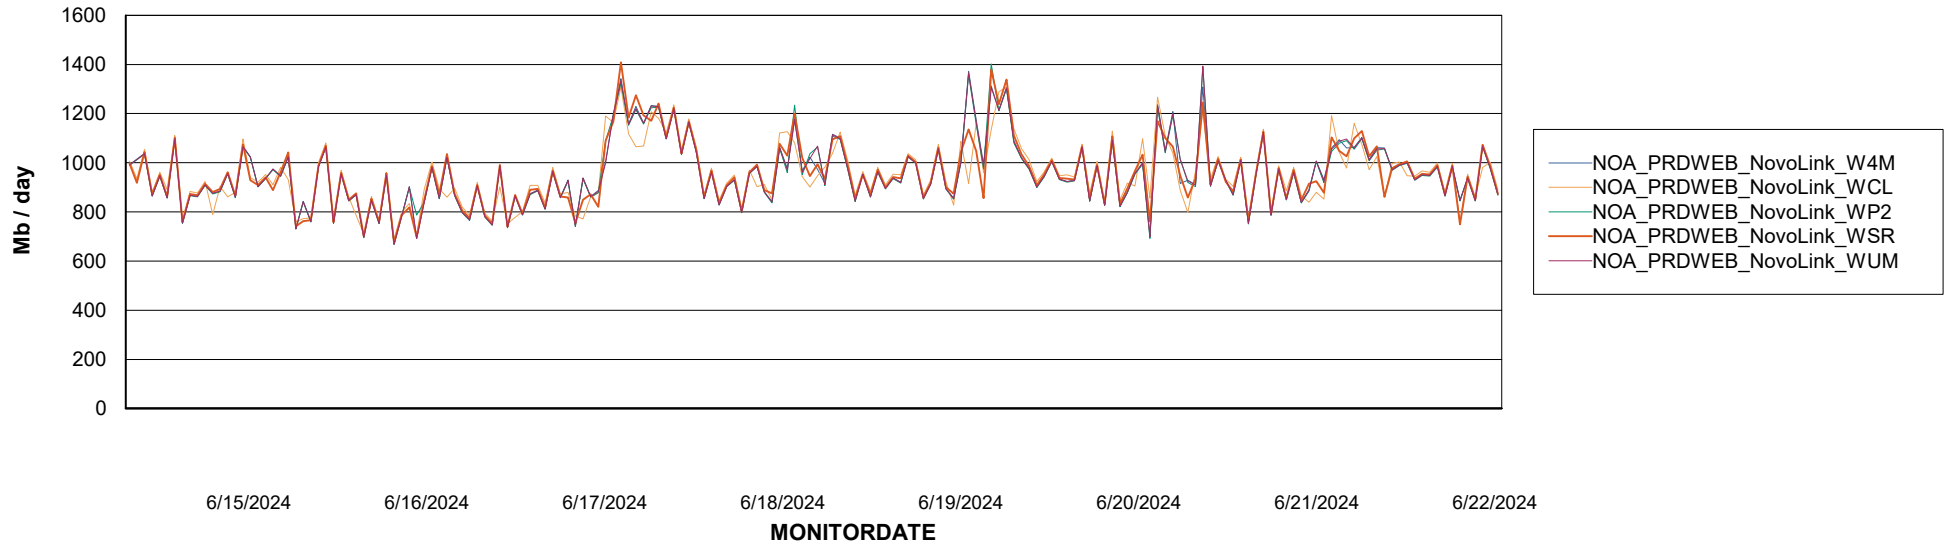

Avg memory used per ReportServer Service

Weekly SLA Customer Report

Customer NOA_Production (24/7)
Database ID 116

ABSolute Web Component Services

Avg memory used per ABS Web component

Weekly SLA Customer Report