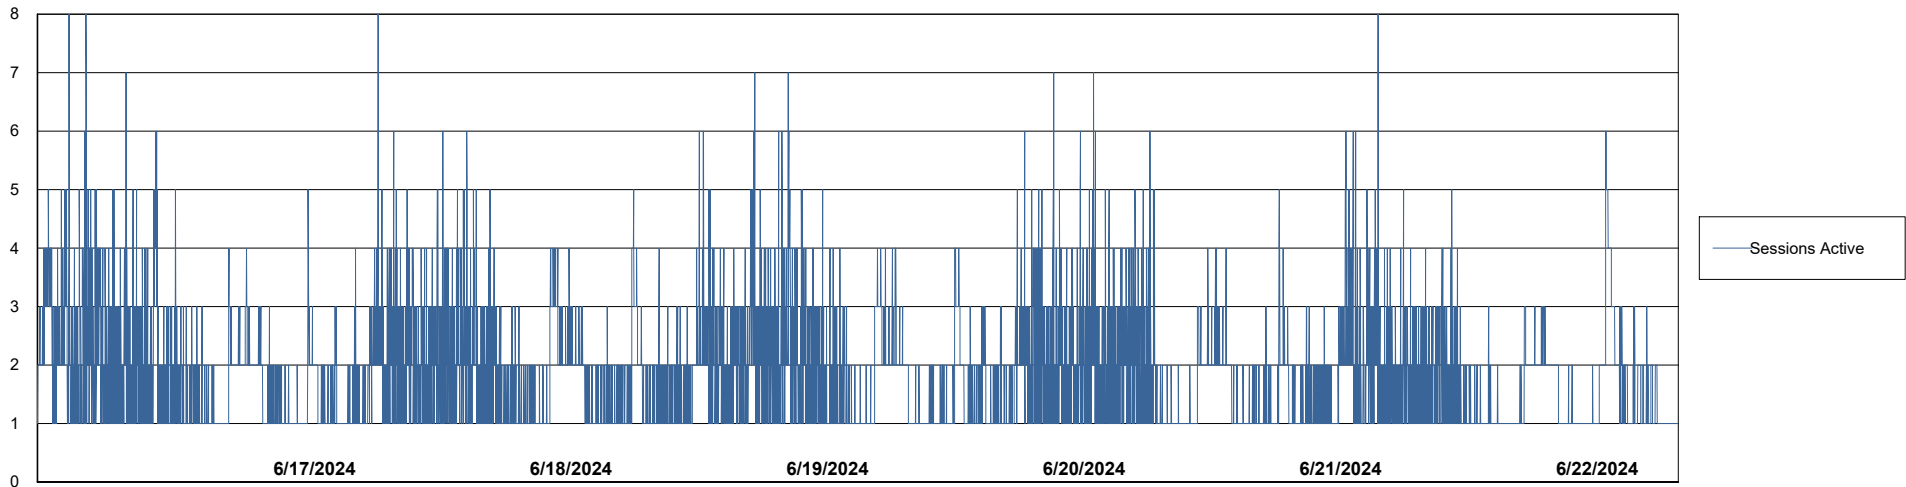

Weekly SLA Customer Report

Customer NIX_Production
Database ID 51

Database Performance NIX_PRD_ABSBI_ABS1

Weekly SLA Customer Report

Customer NIX_Production
Database ID 51

Database Performance NIX_PRD_ABSD01_ABS1