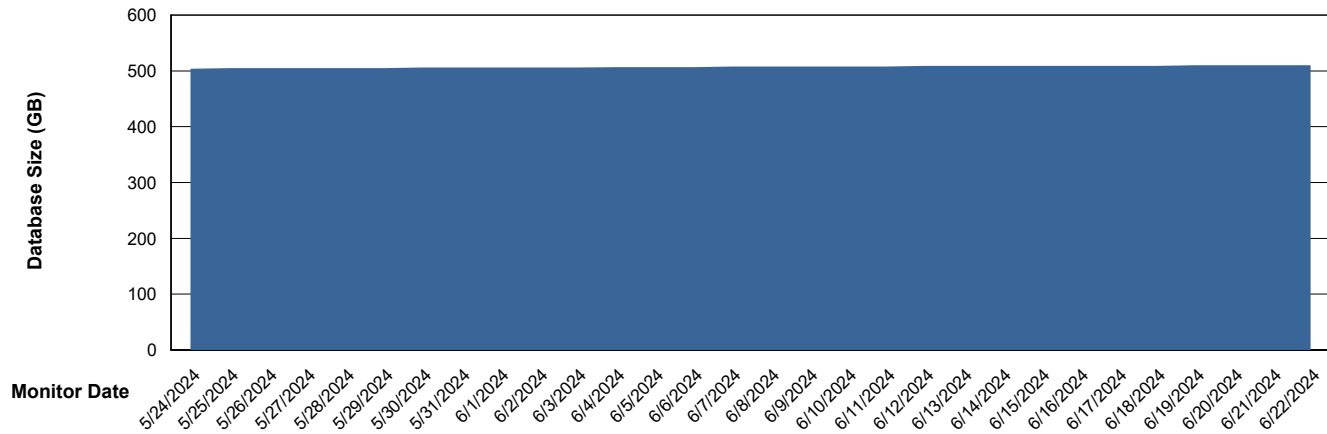

DATABASE SIZE NIX_PRD_ABSDB01_ABS1

Database growth over last month