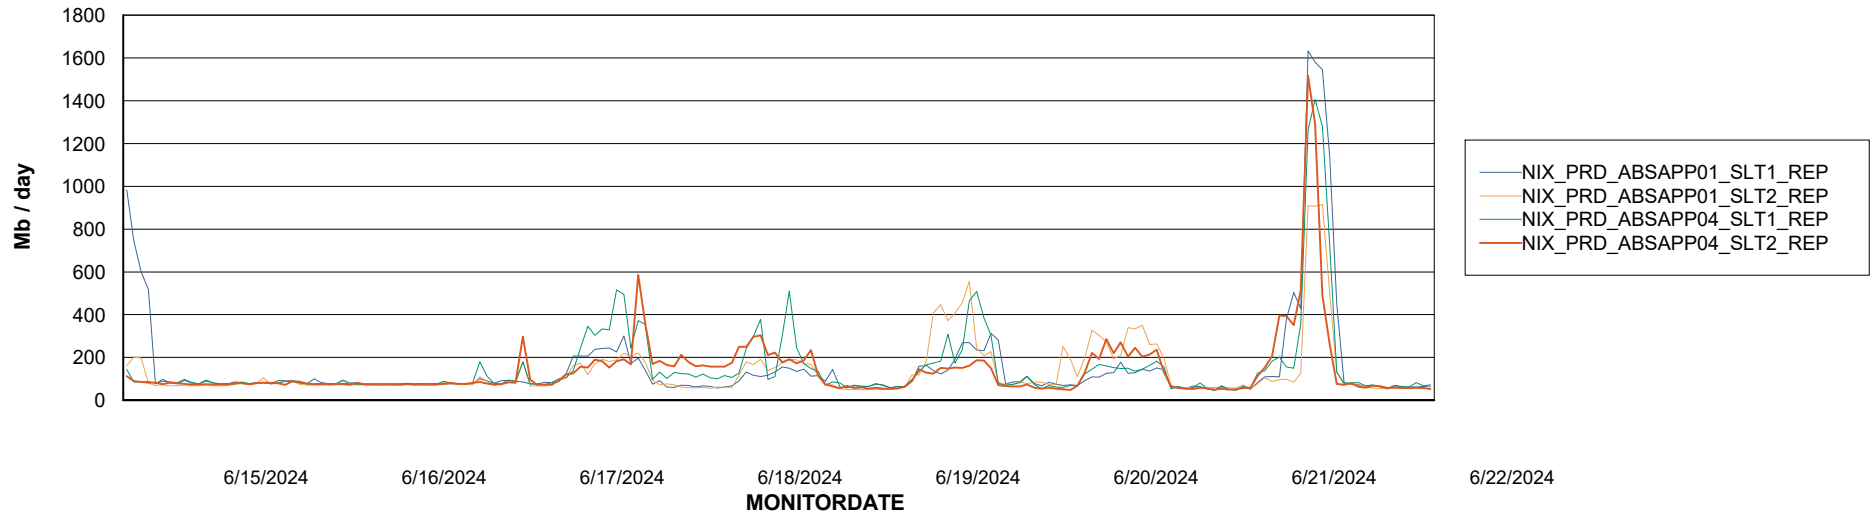

Avg memory used per ABS Server Service

Avg users per day per ABS server

Weekly SLA Customer Report

Customer NIX_Production
Database ID 51

ABSSolute Application ReportServer Services

Avg memory used per ReportServer Service