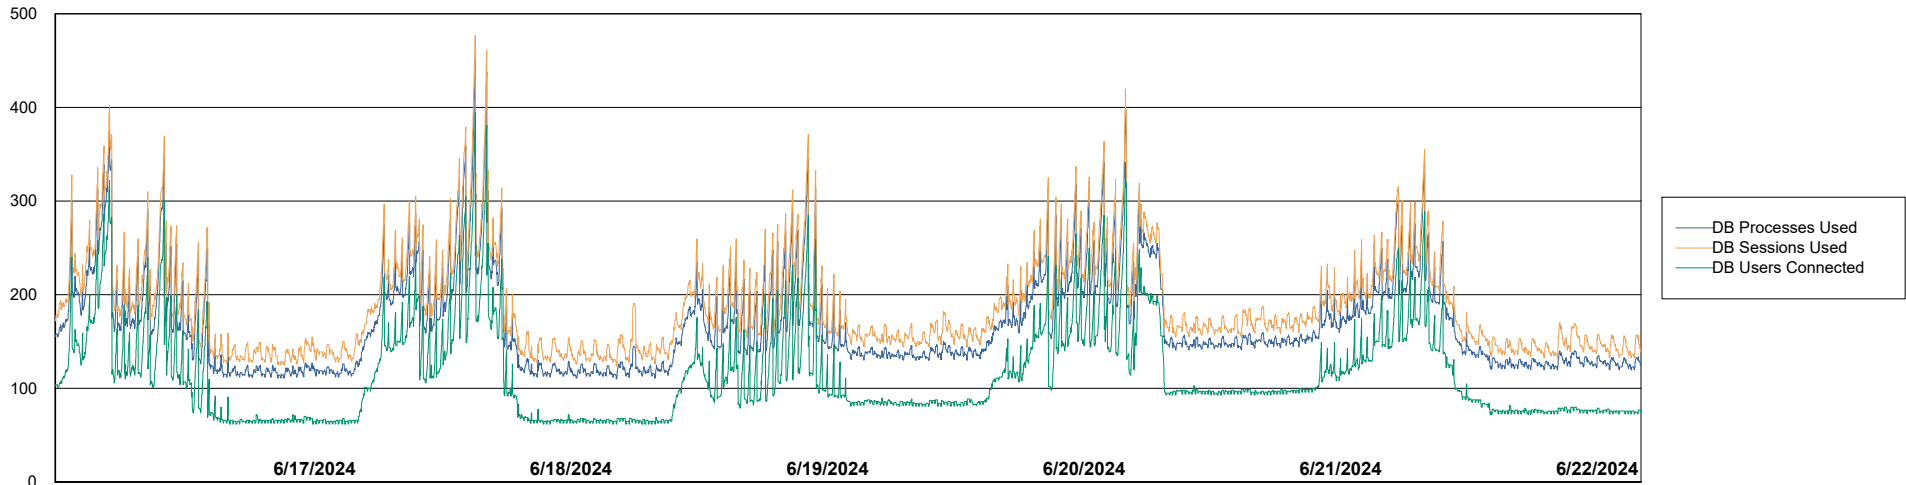

Weekly SLA Customer Report

Customer NIX_Production
Database ID 51

Database Performance NIX_PRD_ABSBI_ABS1

Weekly SLA Customer Report

Customer NIX_Production
Database ID 51

Database Performance NIX_PRD_ABSD01_ABS1