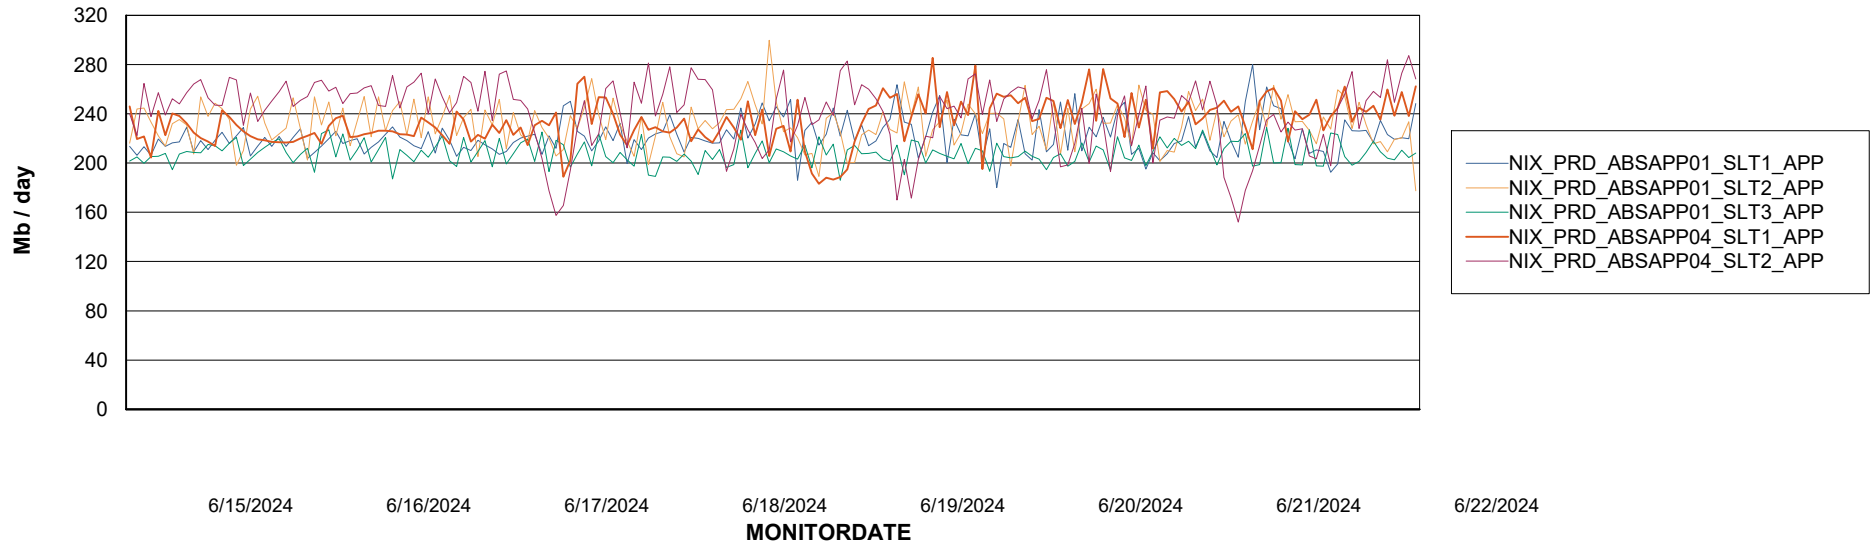

ABSSolute Application Server Services

Avg memory used per ABS Server Service