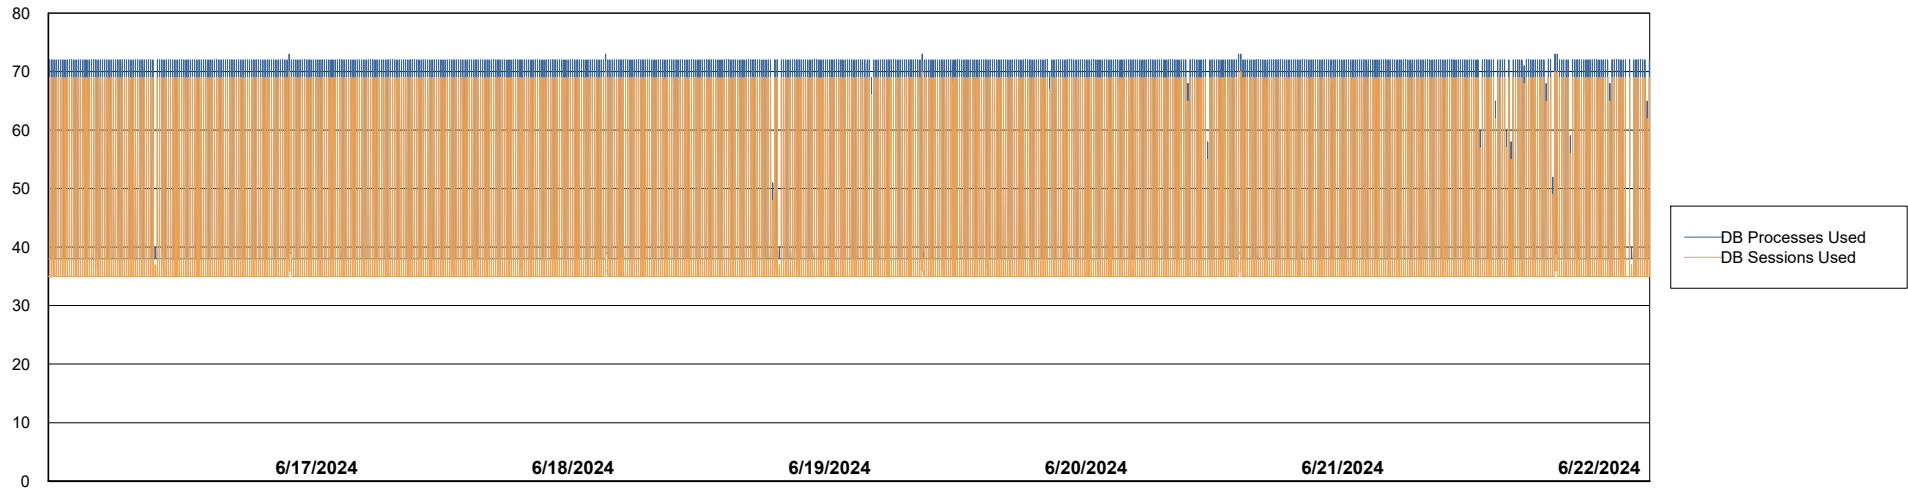

Database Performance NIX_PRD_ABSD02_HSBABS1

DB Processes Max 300