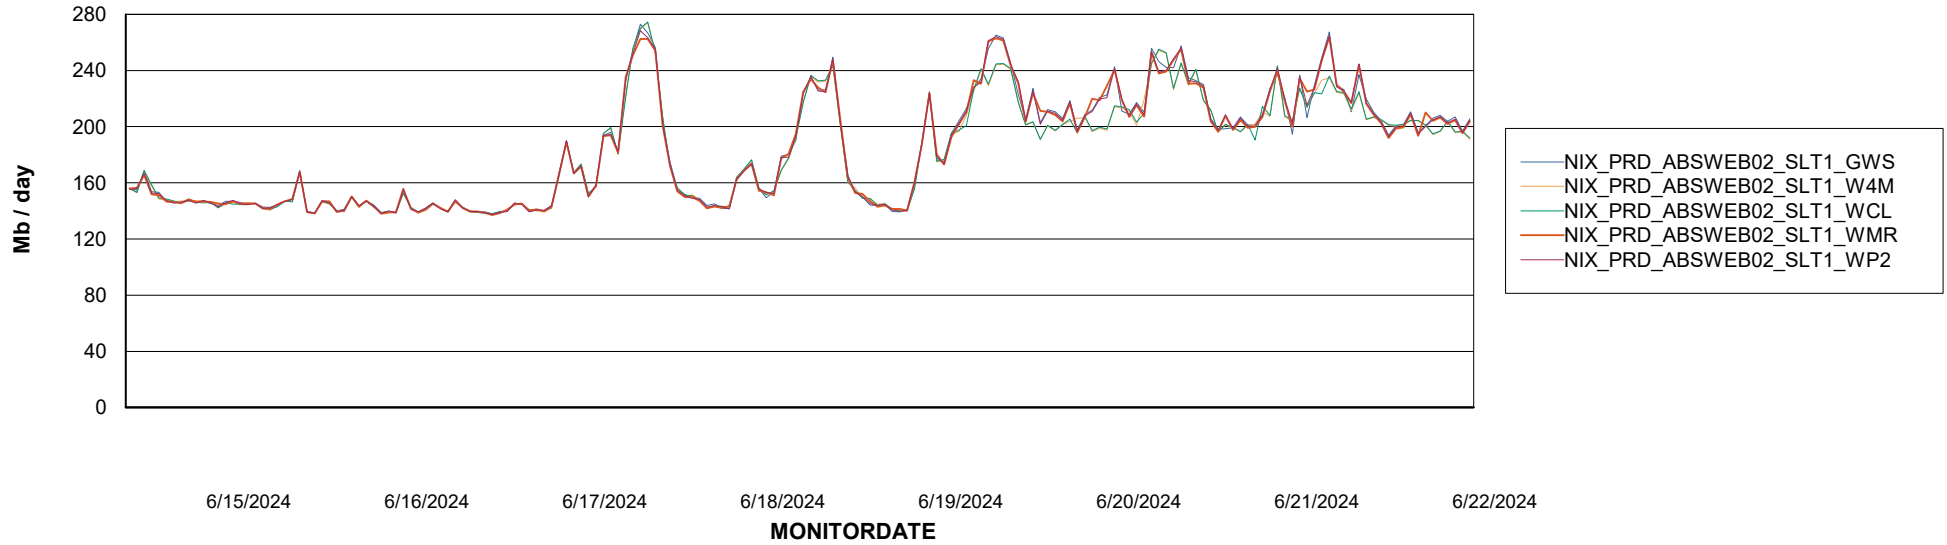

ABSSolute Web Component Services

Avg memory used per ABS Web component