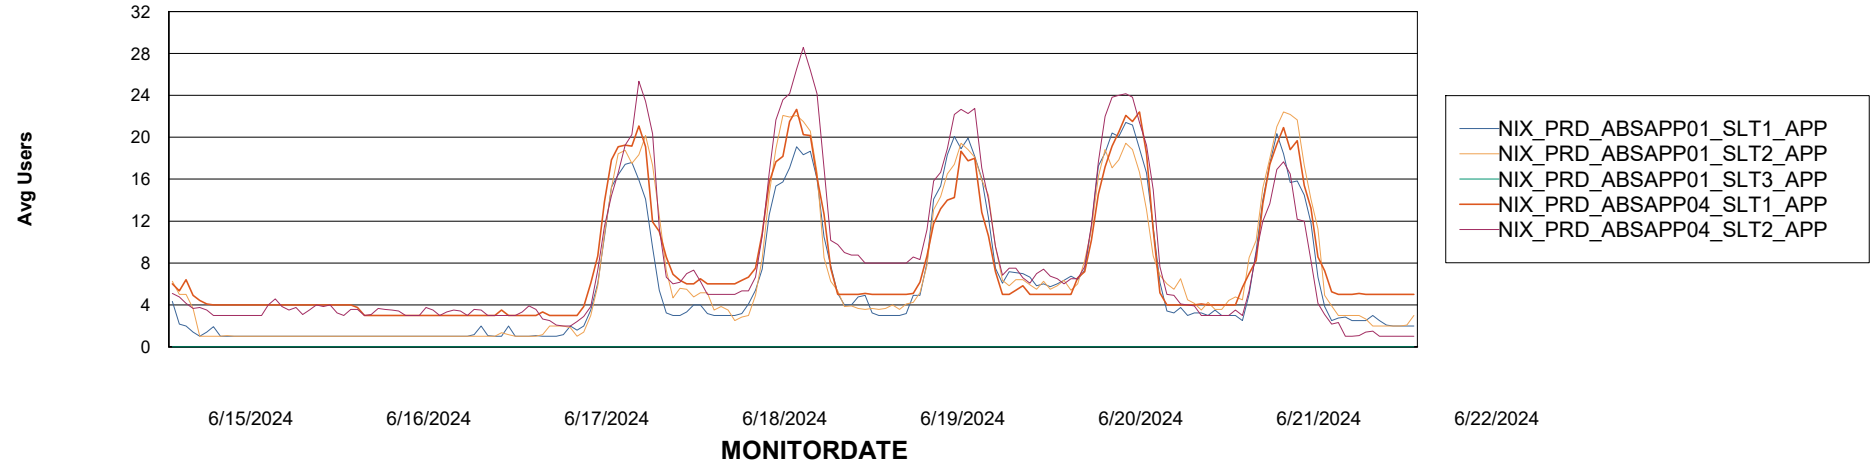

Avg users per day per ABS server