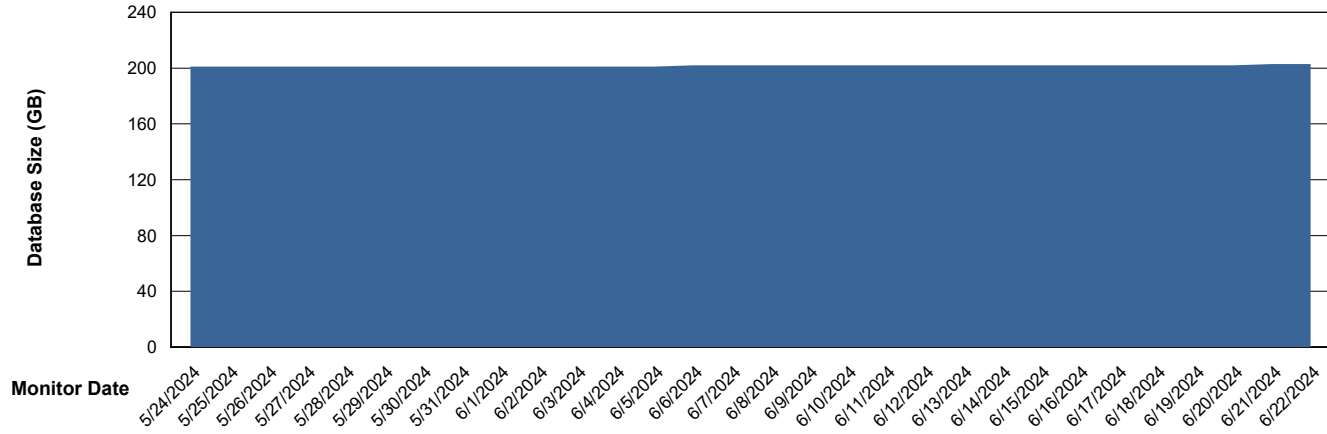

DATABASE SIZE NIX_PRD_ABSBI_ABS1

Database growth over last month