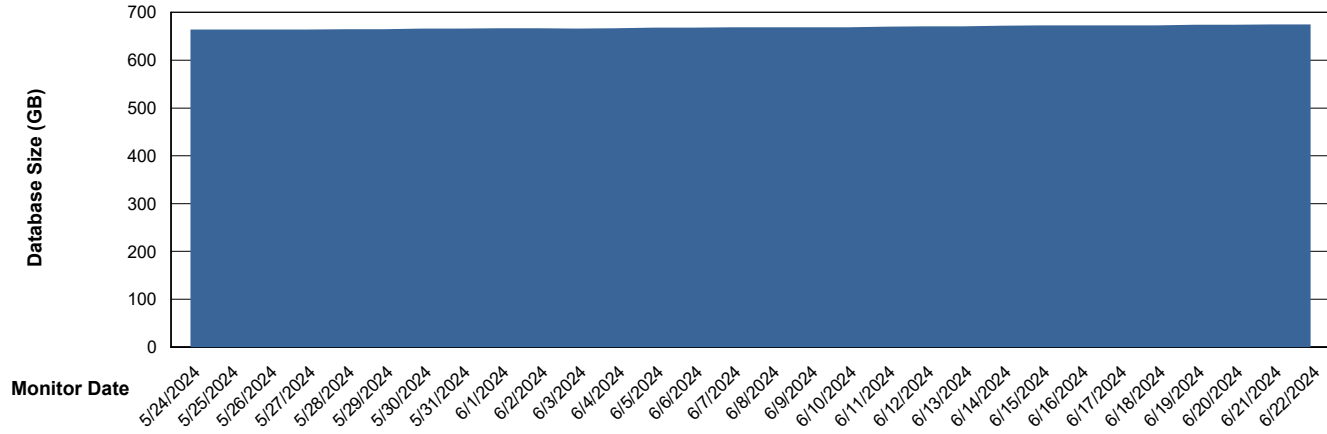

DATABASE SIZE LTS_PRD_CLSABSBI01_ABS1

Database growth over last month