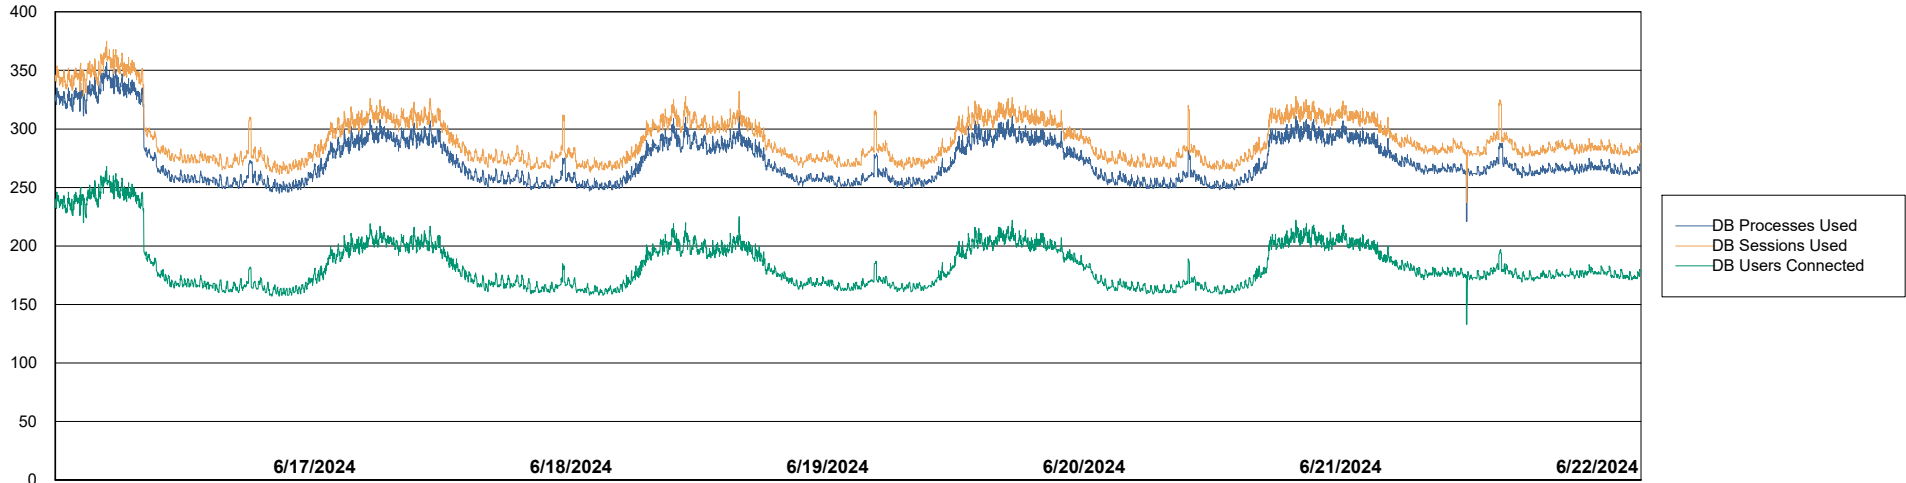

Weekly SLA Customer Report

Customer LTS(CleanLease)_Production
Database ID 126

Database Performance LTS_PRD_CLSABSBI01_ABS1

Weekly SLA Customer Report

Customer LTS(CleanLease)_Production
Database ID 126

Database Performance LTS_PRD_CLSABSDB01_ABS1