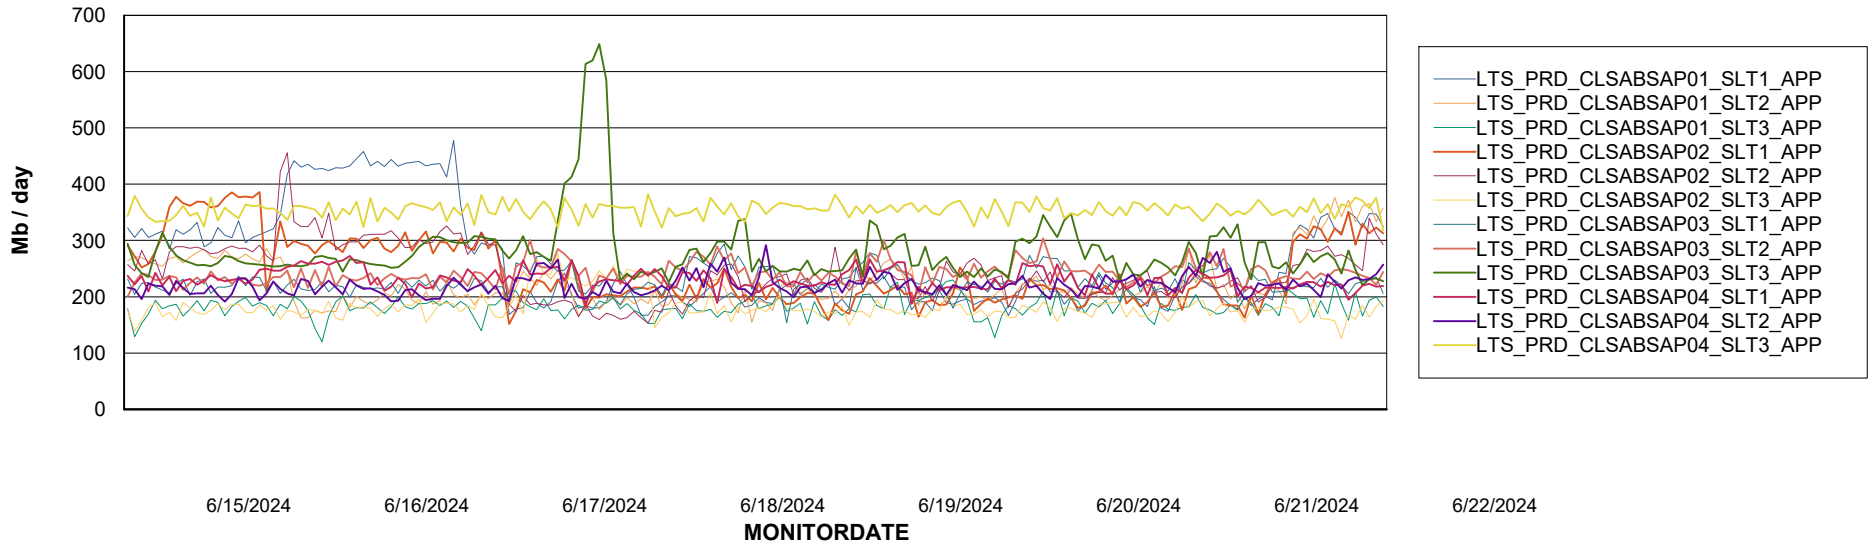

ABSSolute Application Server Services

Avg memory used per ABS Server Service