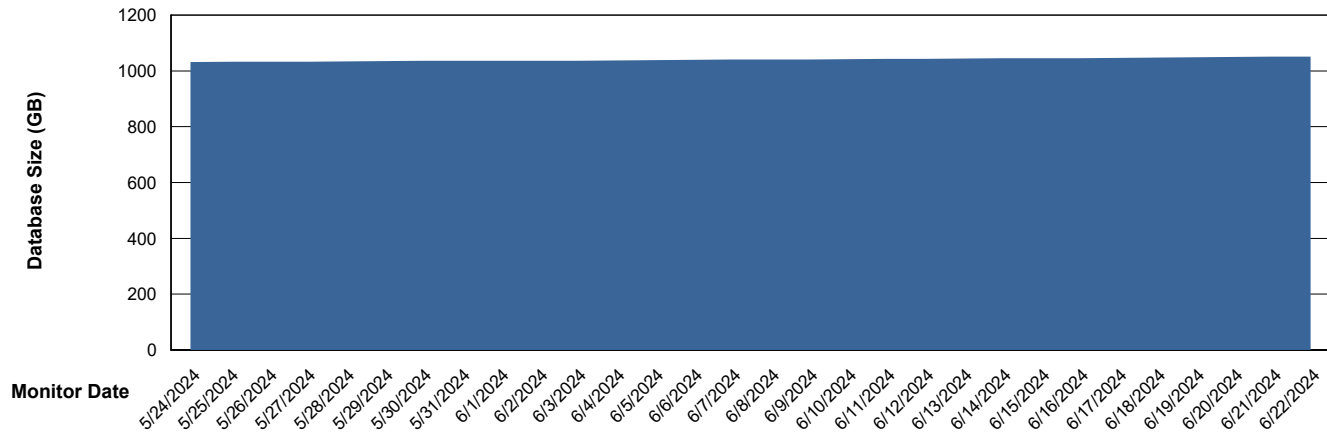

Customer LTS(CleanLease)_Production
Database ID 126

DATABASE SIZE LTS_PRD_CLSABSBI01_ABS1

Database growth over last month

DATABASE SIZE LTS_PRD_CLSABSDB01_ABS1

Database growth over last month

Weekly SLA Customer Report