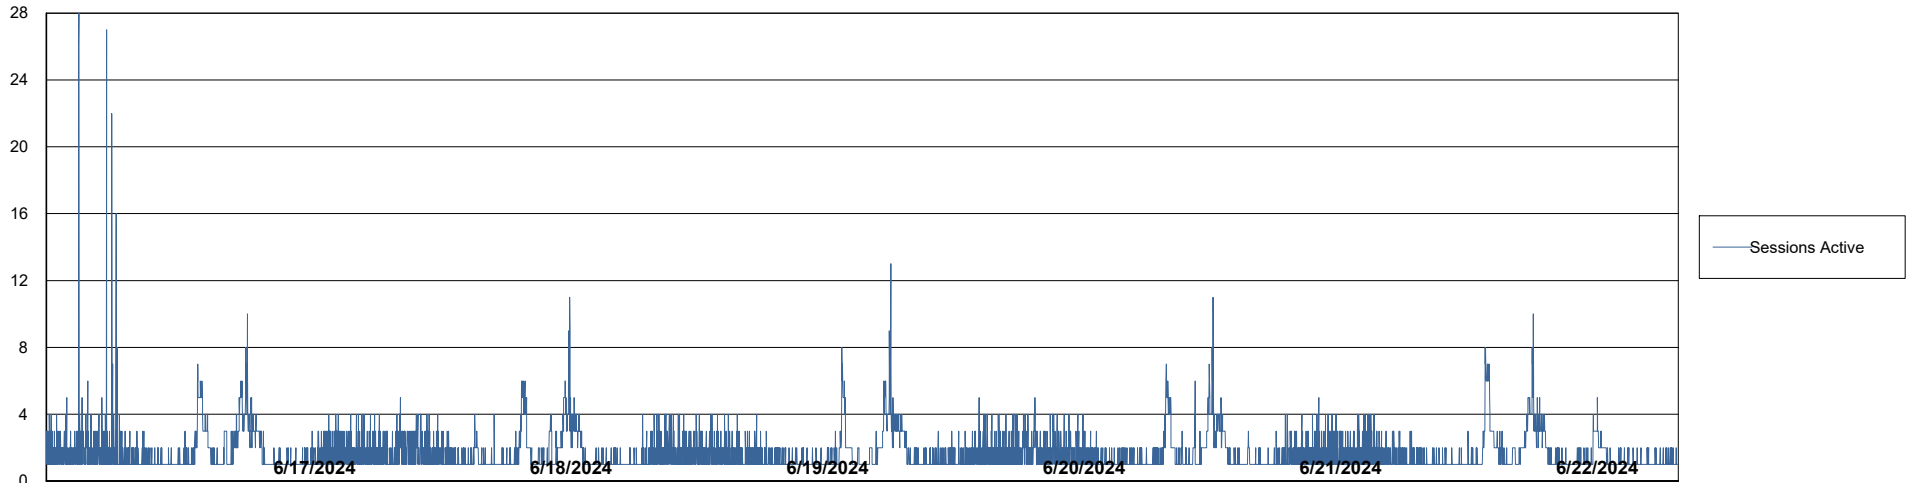

Weekly SLA Customer Report

Customer LTS(CleanLease)_Production
Database ID 126

Database Performance LTS_PRD_CLSABSBI01_ABS1

Weekly SLA Customer Report

Customer LTS(CleanLease)_Production
Database ID 126

Database Performance LTS_PRD_CLSABSDB01_ABS1