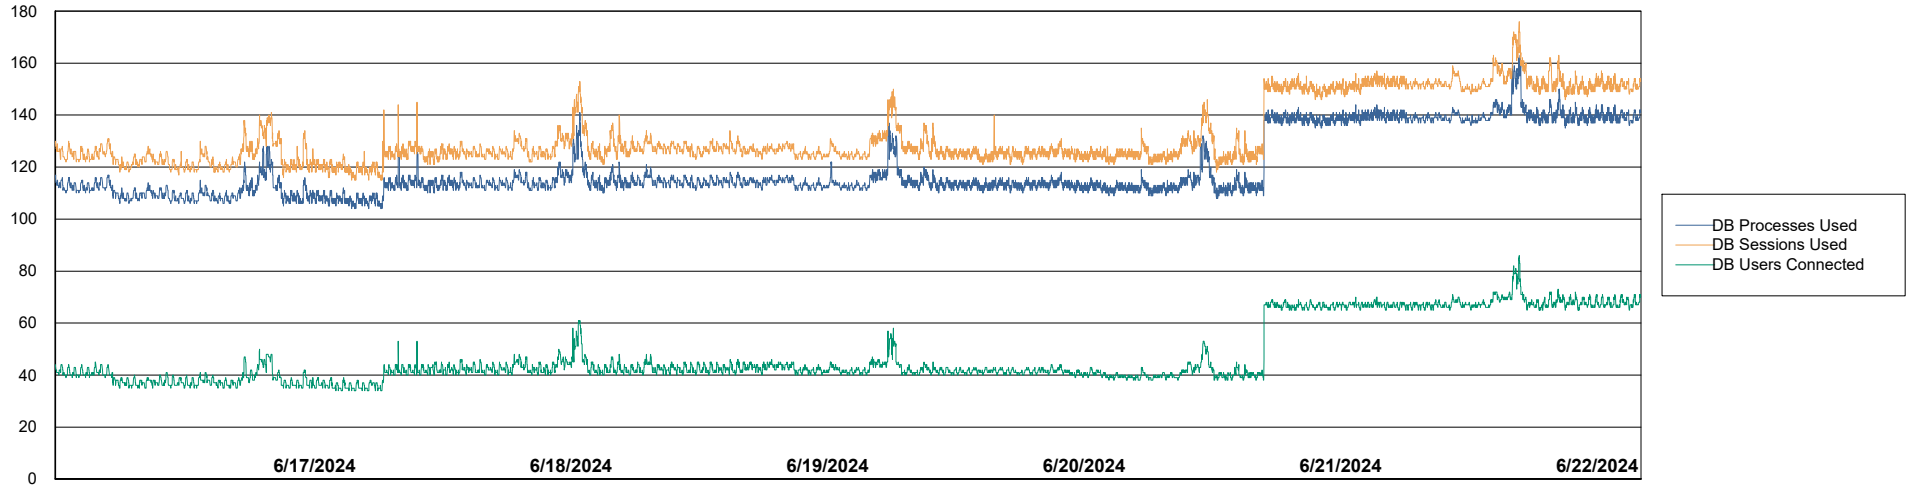

Database Performance LTS_PRD_CLSABSBI01_ABS1