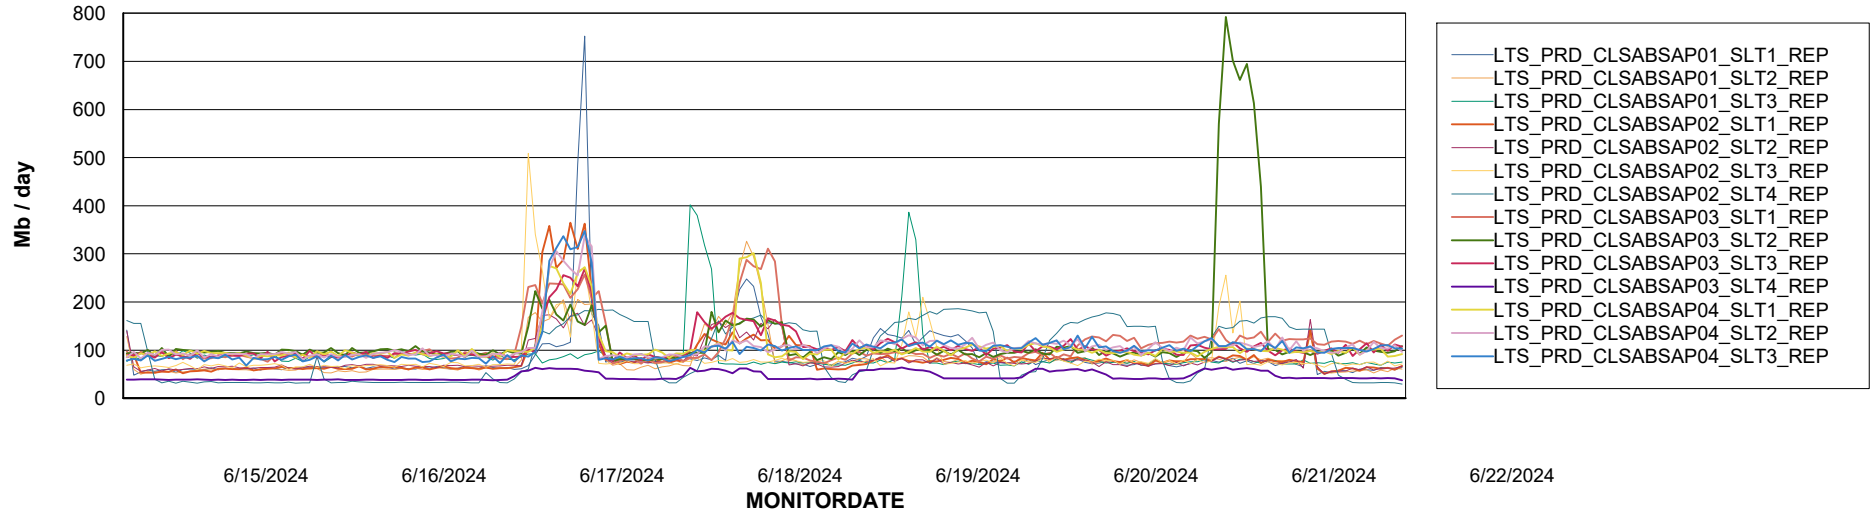

ABSSolute Application ReportServer Services

Avg memory used per ReportServer Service