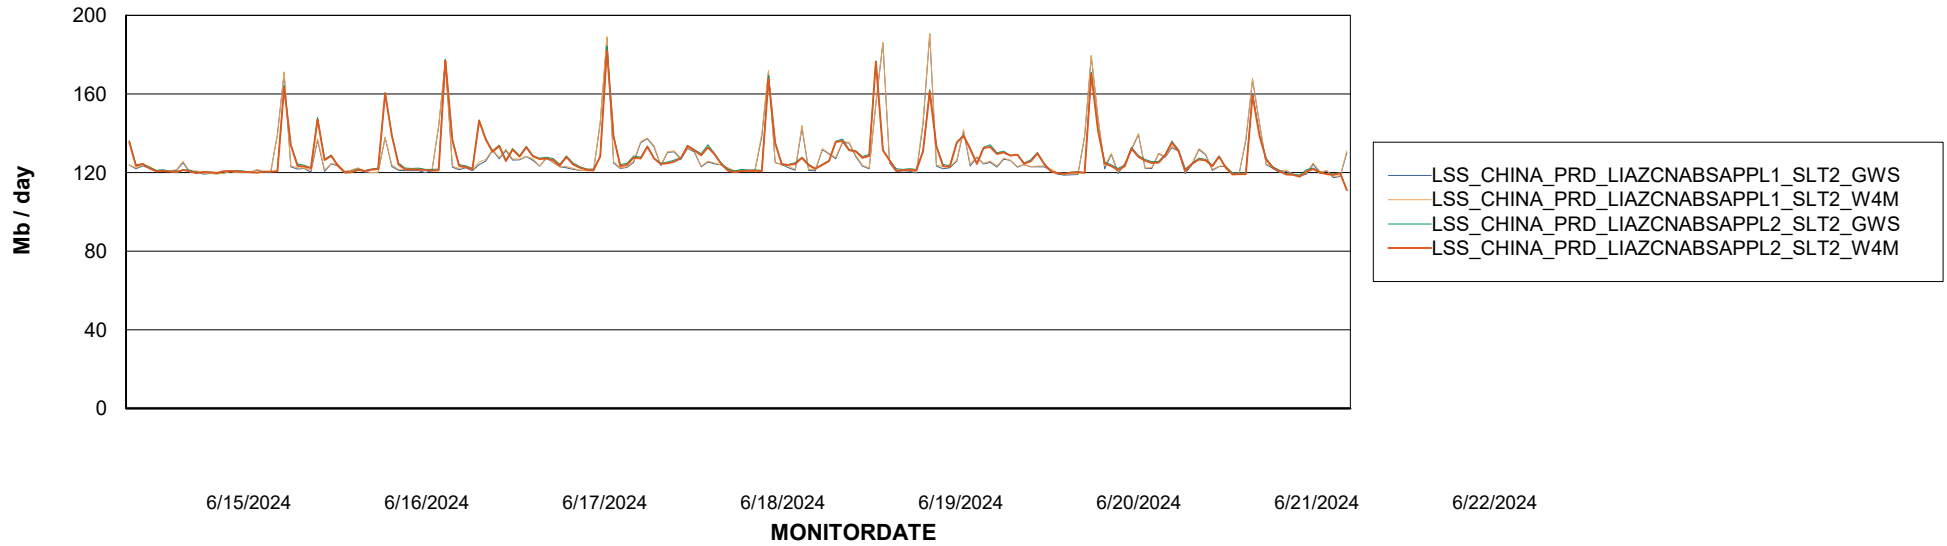

Avg memory used per ReportServer Service

Weekly SLA Customer Report

Customer LSS_CHINA_Production
Database ID 202

ABSSolute Web Component Services

Avg memory used per ABS Web component

Weekly SLA Customer Report