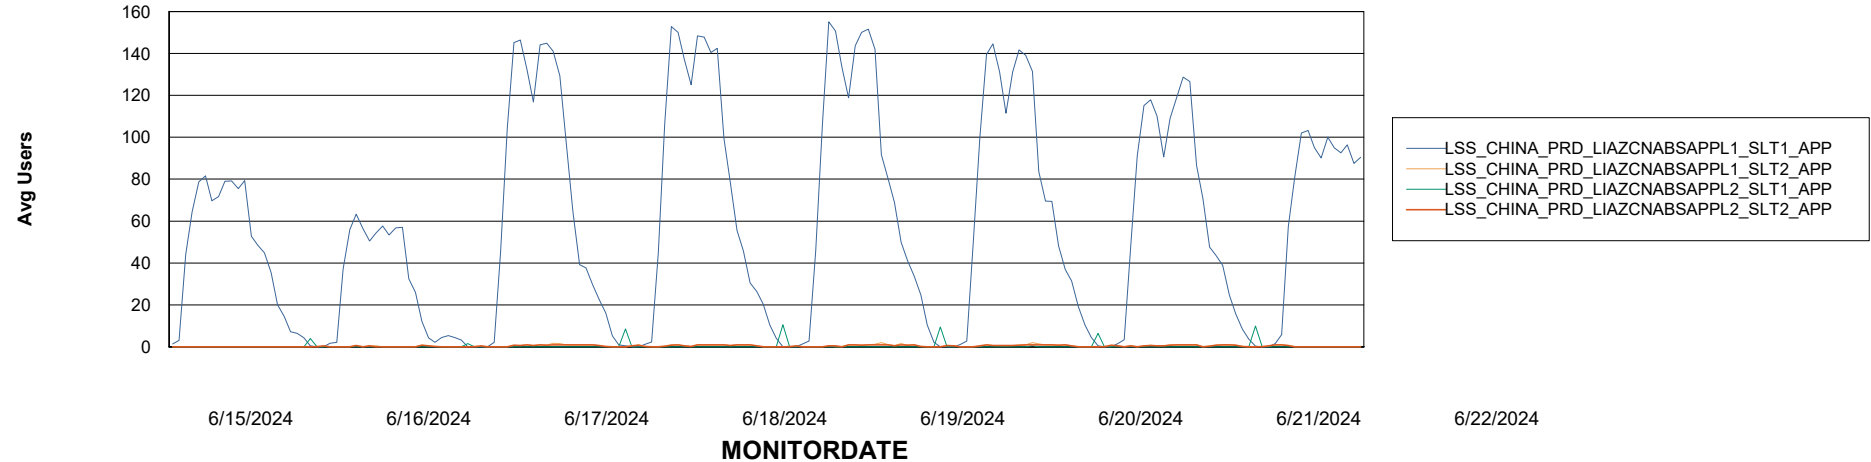

Avg users per day per ABS server