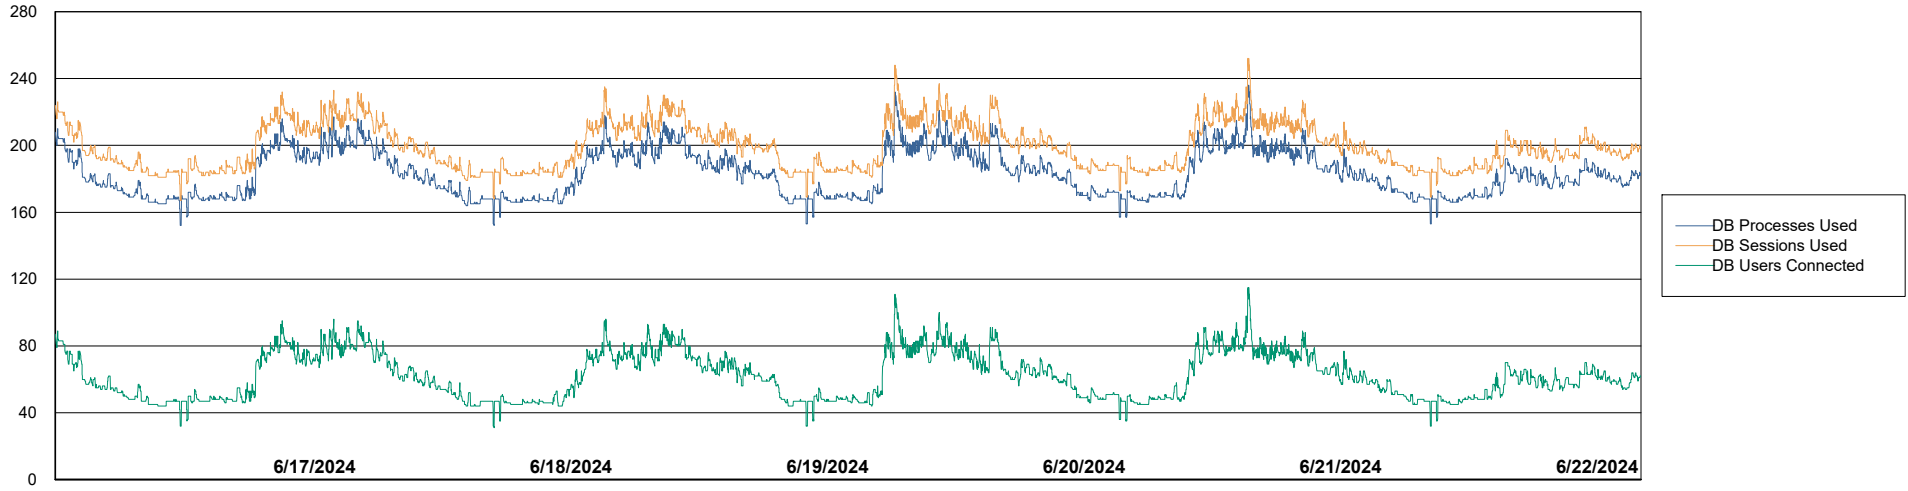

Weekly SLA Customer Report

Customer LSS_CHINA_Production
Database ID 202

Harddisk Usage LSS_CHINA_PRD_liazcne2VMProdABSSoluteDB1

	Free disk space on / (%)	Total disk space on / (Gb)	Used disk space on / (Gb)	Free disk space on /boot (%)	Total disk space on /boot (Gb)	Used disk space on /boot (Gb)	Free disk space on /u01 (%)	Total disk space on /u01 (Gb)	Used disk space on /u01 (Gb)	Free disk space on /u02 (%)
6/22/2024	77	63	15	69	0	0	40	49	28	43
6/21/2024	77	63	15	69	0	0	40	49	28	43
6/20/2024	77	63	15	69	0	0	40	49	28	43
6/19/2024	77	63	15	69	0	0	40	49	28	43
6/18/2024	77	63	15	69	0	0	41	49	28	43
6/17/2024	77	63	15	69	0	0	41	49	28	43
6/16/2024	77	63	15	69	0	0	41	49	27	43

Harddisk Usage LSS_CHINA_PRD_liazcne2VMProdABSSoluteDB2

	Free disk space on / (%)	Total disk space on / (Gb)	Used disk space on / (Gb)	Free disk space on /boot (%)	Total disk space on /boot (Gb)	Used disk space on /boot (Gb)	Free disk space on /u01 (%)	Total disk space on /u01 (Gb)	Used disk space on /u01 (Gb)	Free disk space on /u02 (%)
6/22/2024	89	63	7	69	0	0	71	49	13	46
6/21/2024	89	63	7	69	0	0	71	49	13	46
6/20/2024	89	63	7	69	0	0	71	49	13	46
6/19/2024	89	63	7	69	0	0	71	49	13	46
6/18/2024	89	63	7	69	0	0	71	49	13	46
6/17/2024	89	63	7	69	0	0	71	49	13	46
6/16/2024	89	63	7	69	0	0	71	49	13	46

Weekly SLA Customer Report

Customer LSS_CHINA_Production
Database ID 202

Database Performance LSS_CHINA_PRD_liazcne2VMPProdABSSoluteDB1_ABS1

Weekly SLA Customer Report

Customer LSS_CHINA_Production
Database ID 202