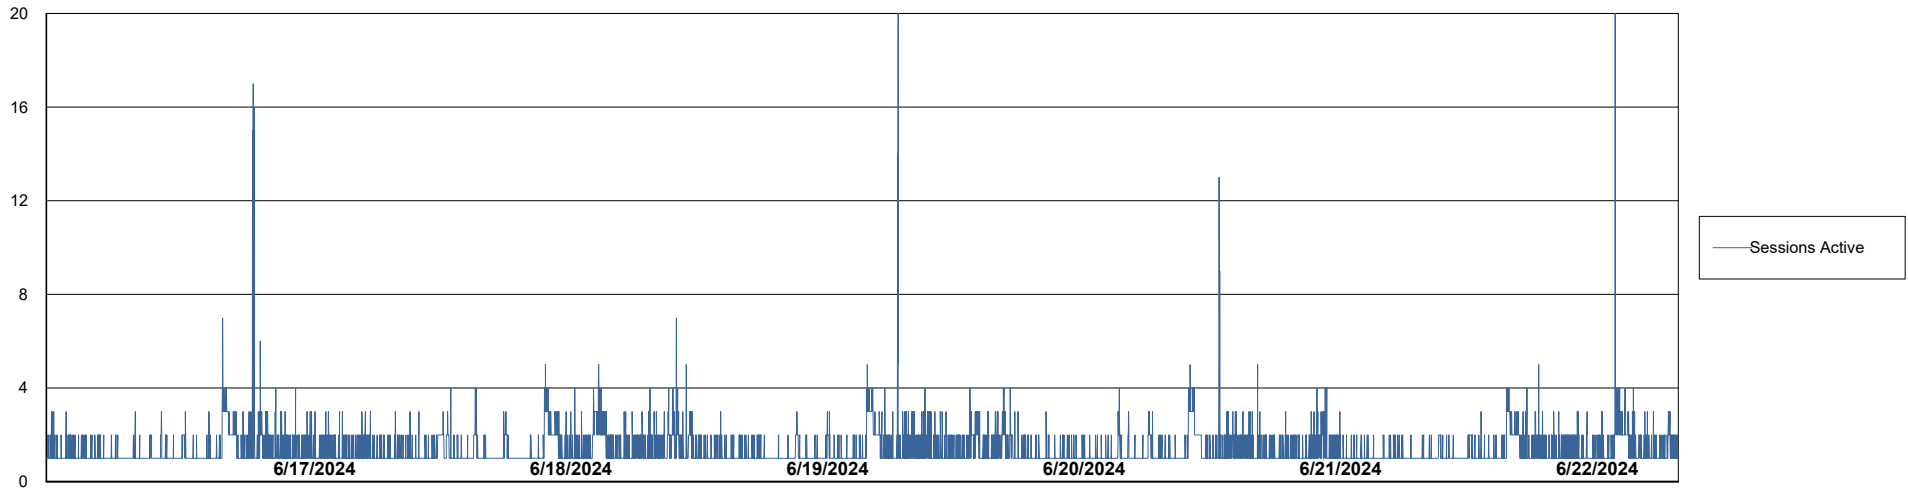

Weekly SLA Customer Report

Customer LSS_CHINA_Production
Database ID 202

Harddisk Usage LSS_CHINA_PRD_liazcne2VMProdABSSoluteDB1

	Free disk space on / (%)	Total disk space on / (Gb)	Used disk space on / (Gb)	Free disk space on /boot (%)	Total disk space on /boot (Gb)	Used disk space on /boot (Gb)	Free disk space on /u01 (%)	Total disk space on /u01 (Gb)	Used disk space on /u01 (Gb)	Free disk space on /u02 (%)
6/22/2024	77	63	15	69	0	0	40	49	28	43
6/21/2024	77	63	15	69	0	0	40	49	28	43
6/20/2024	77	63	15	69	0	0	40	49	28	43
6/19/2024	77	63	15	69	0	0	40	49	28	43
6/18/2024	77	63	15	69	0	0	41	49	28	43
6/17/2024	77	63	15	69	0	0	41	49	28	43
6/16/2024	77	63	15	69	0	0	41	49	27	43

Harddisk Usage LSS_CHINA_PRD_liazcne2VMProdABSSoluteDB2

	Free disk space on / (%)	Total disk space on / (Gb)	Used disk space on / (Gb)	Free disk space on /boot (%)	Total disk space on /boot (Gb)	Used disk space on /boot (Gb)	Free disk space on /u01 (%)	Total disk space on /u01 (Gb)	Used disk space on /u01 (Gb)	Free disk space on /u02 (%)
6/22/2024	89	63	7	69	0	0	71	49	13	46
6/21/2024	89	63	7	69	0	0	71	49	13	46
6/20/2024	89	63	7	69	0	0	71	49	13	46
6/19/2024	89	63	7	69	0	0	71	49	13	46
6/18/2024	89	63	7	69	0	0	71	49	13	46
6/17/2024	89	63	7	69	0	0	71	49	13	46
6/16/2024	89	63	7	69	0	0	71	49	13	46

Weekly SLA Customer Report

Customer LSS_CHINA_Production
Database ID 202

Database Performance LSS_CHINA_PRD_liazcne2VMPProdABSSoluteDB1_ABS1

Weekly SLA Customer Report

Customer LSS_CHINA_Production
Database ID 202