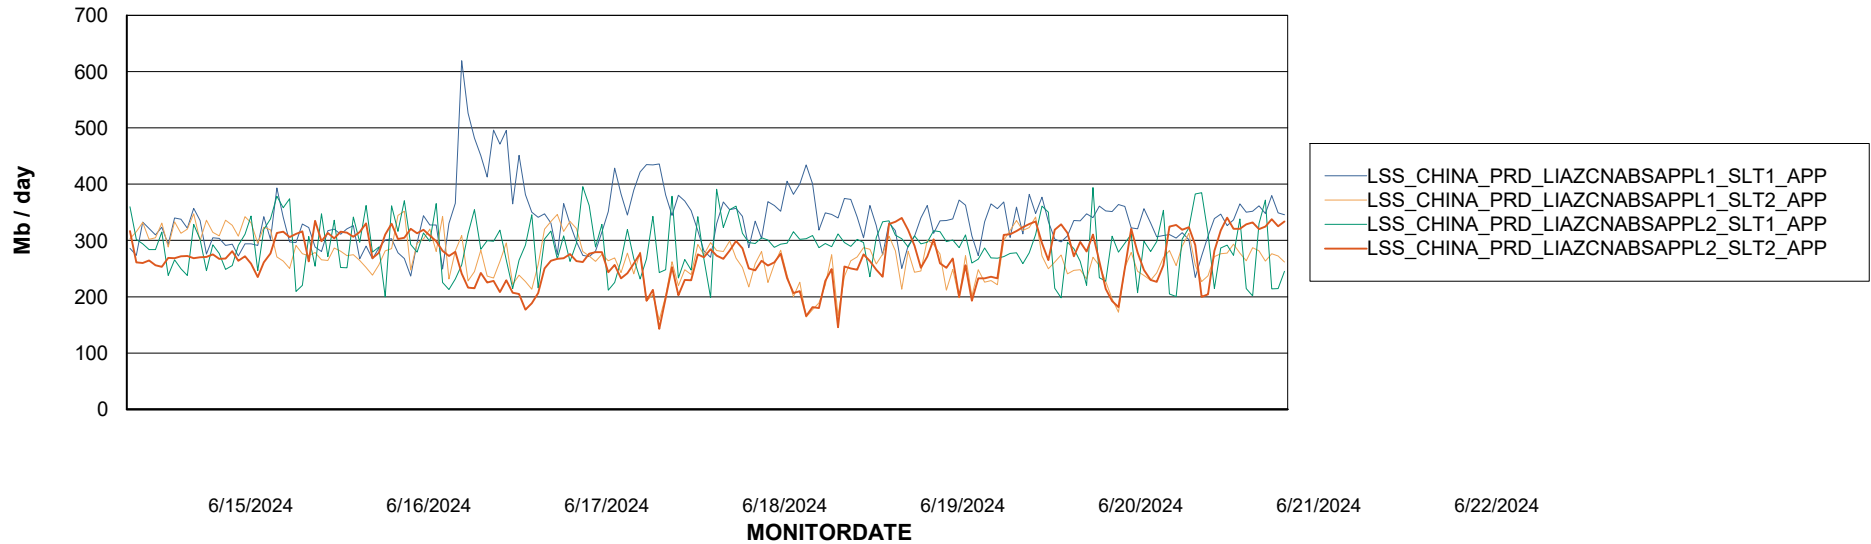

ABSSolute Application Server Services

Avg memory used per ABS Server Service