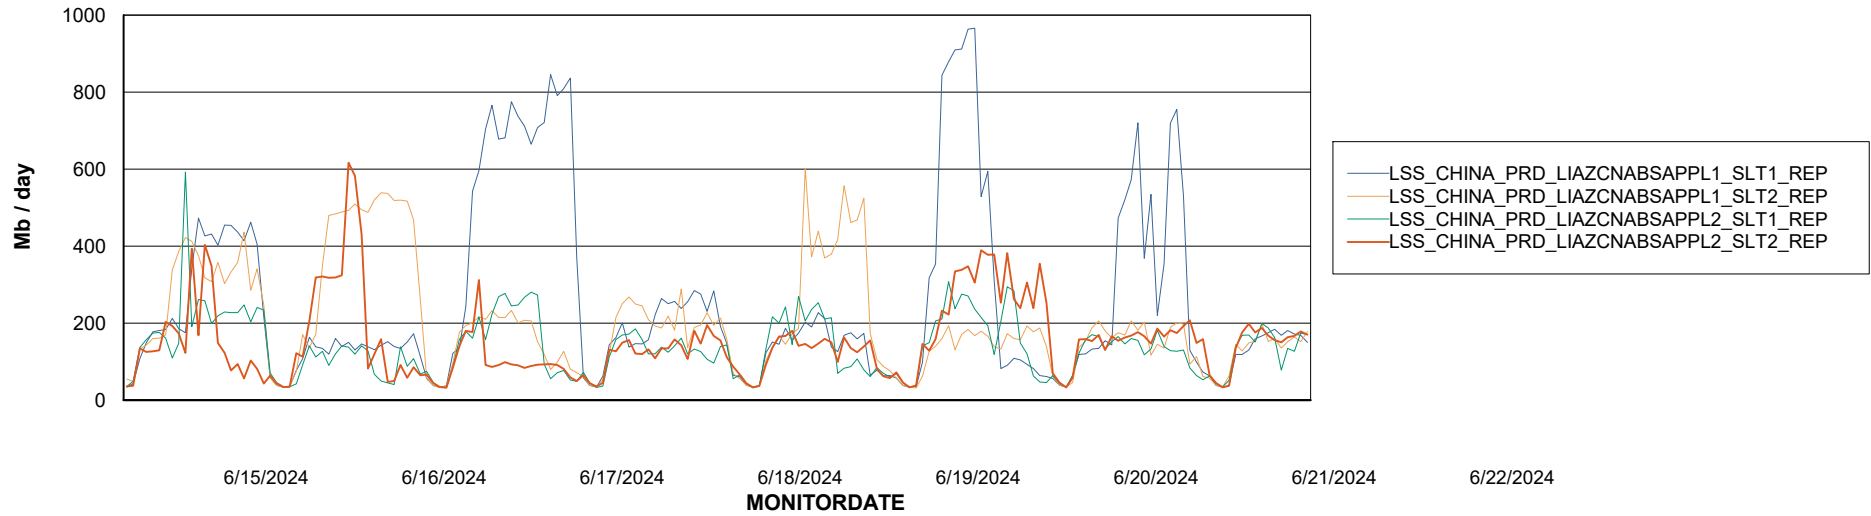

ABSSolute Application ReportServer Services

Avg memory used per ReportServer Service