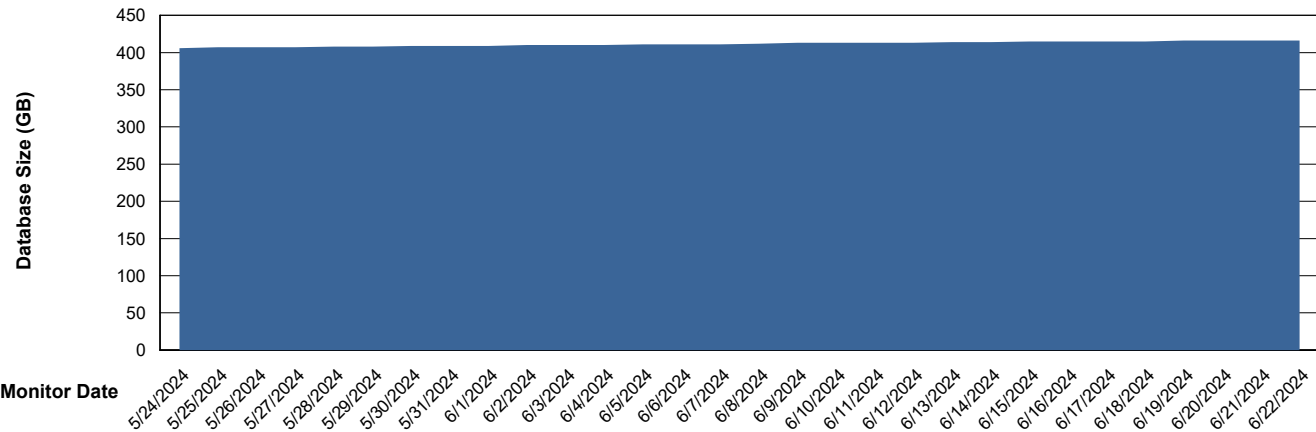

Database growth over last month

Database Tablespace LSS_CHINA_PRD_liazcne2VMProdABSSoluteDB1_ABS1

Date	Tablespace Name	Filesize (Gb)	Usedsize (Gb)	Percentage free
6/22/2024	ABSDATA	437	365	16
	INDX	40	30	25
6/21/2024	ABSDATA	437	365	16
	INDX	40	30	25
6/20/2024	ABSDATA	437	365	16
	INDX	40	30	25
6/19/2024	ABSDATA	437	365	17
	INDX	40	30	25
6/18/2024	ABSDATA	437	364	17
	INDX	40	30	25
6/17/2024	ABSDATA	437	364	17
	INDX	40	30	25
6/16/2024	ABSDATA	437	364	17
	INDX	40	30	25