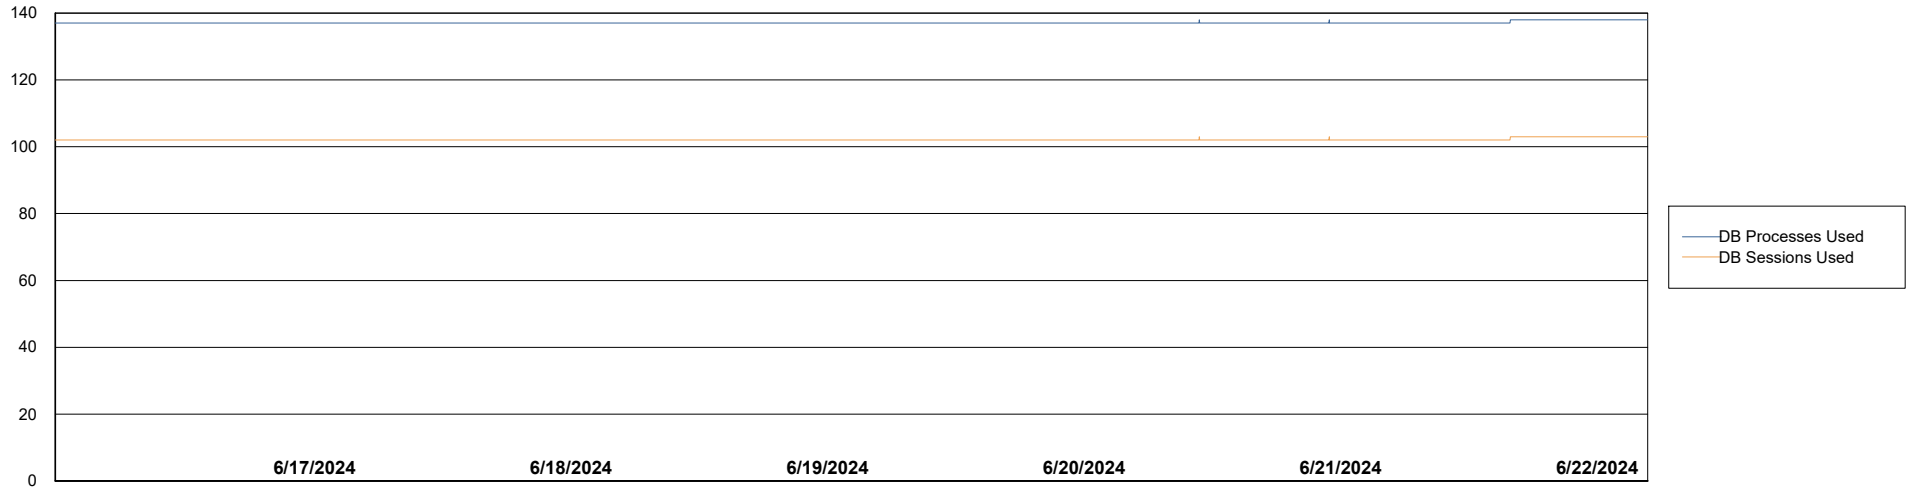

Database Performance LSS_CHINA_PRD_liazcne2VMProdABSSoluteDB2_HSBABS1

DB Processes Max 0
DB Processes Max 4
DB Processes Max 1,000