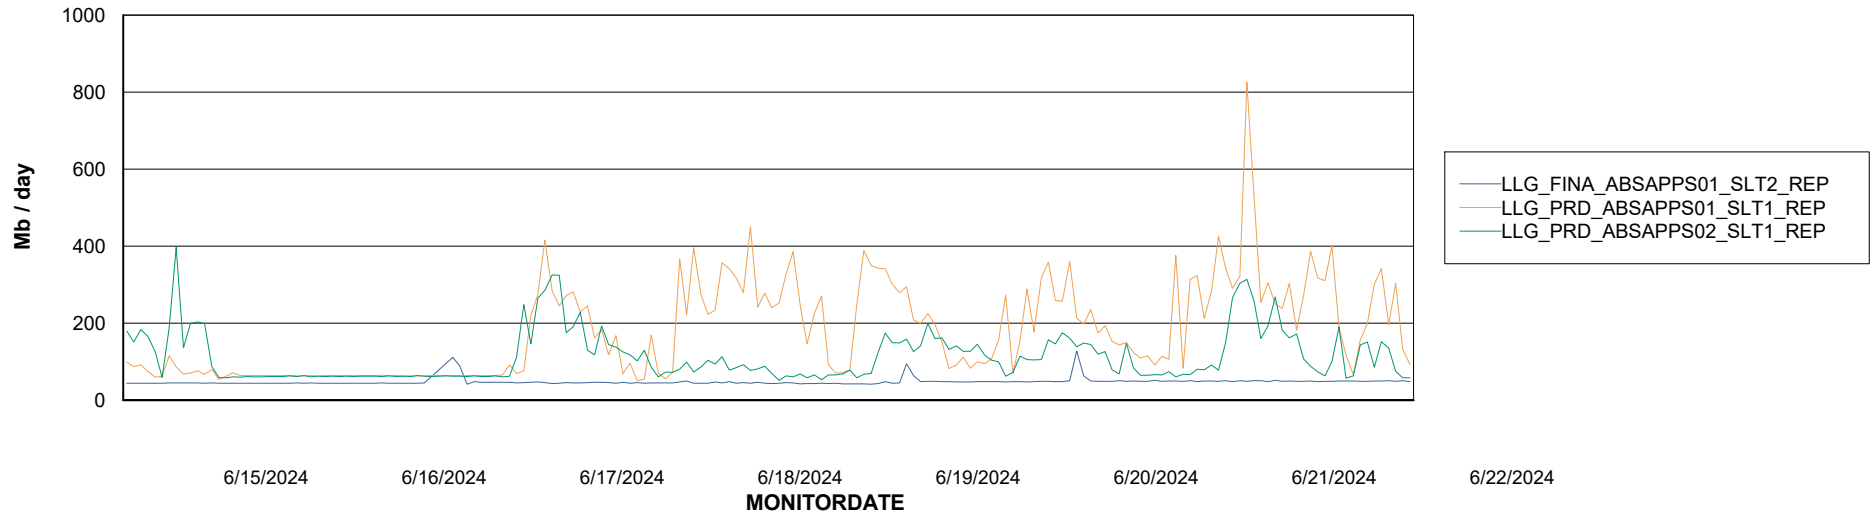

ABSSolute Application ReportServer Services

Avg memory used per ReportServer Service