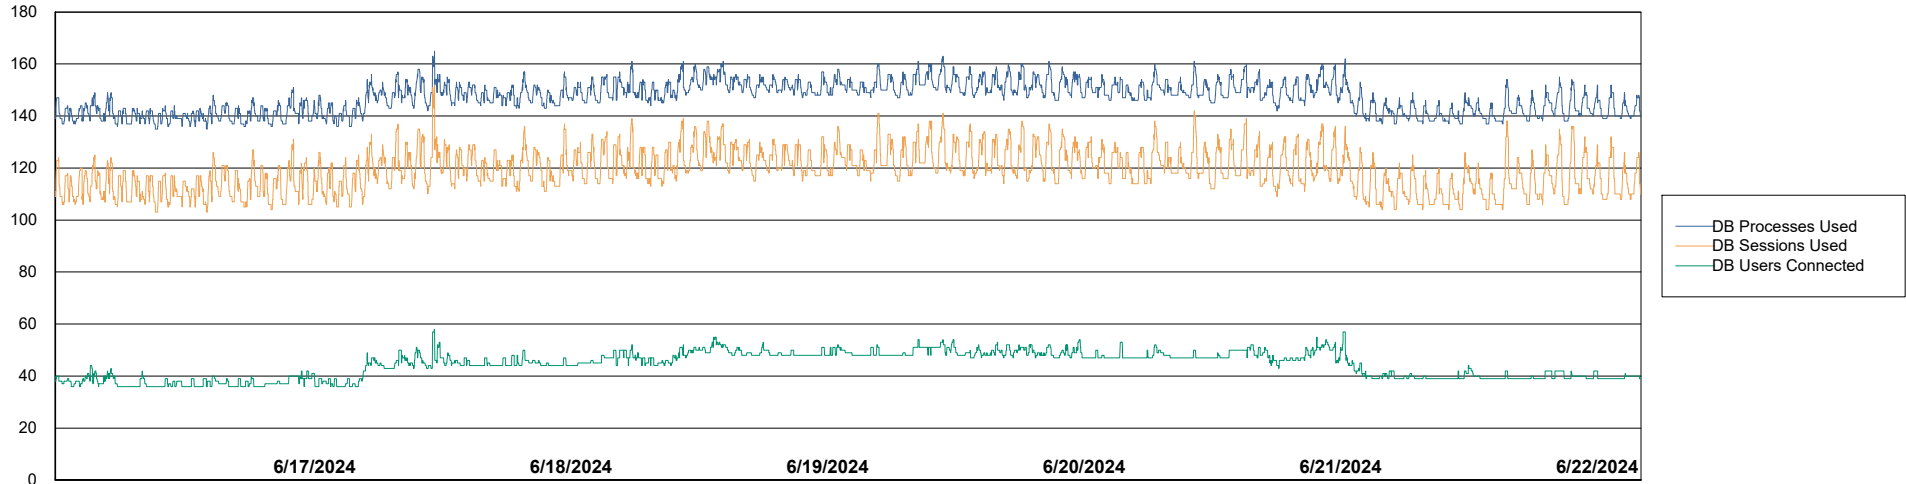

Database Performance LLG_ABSDB1_PROD_ABS1