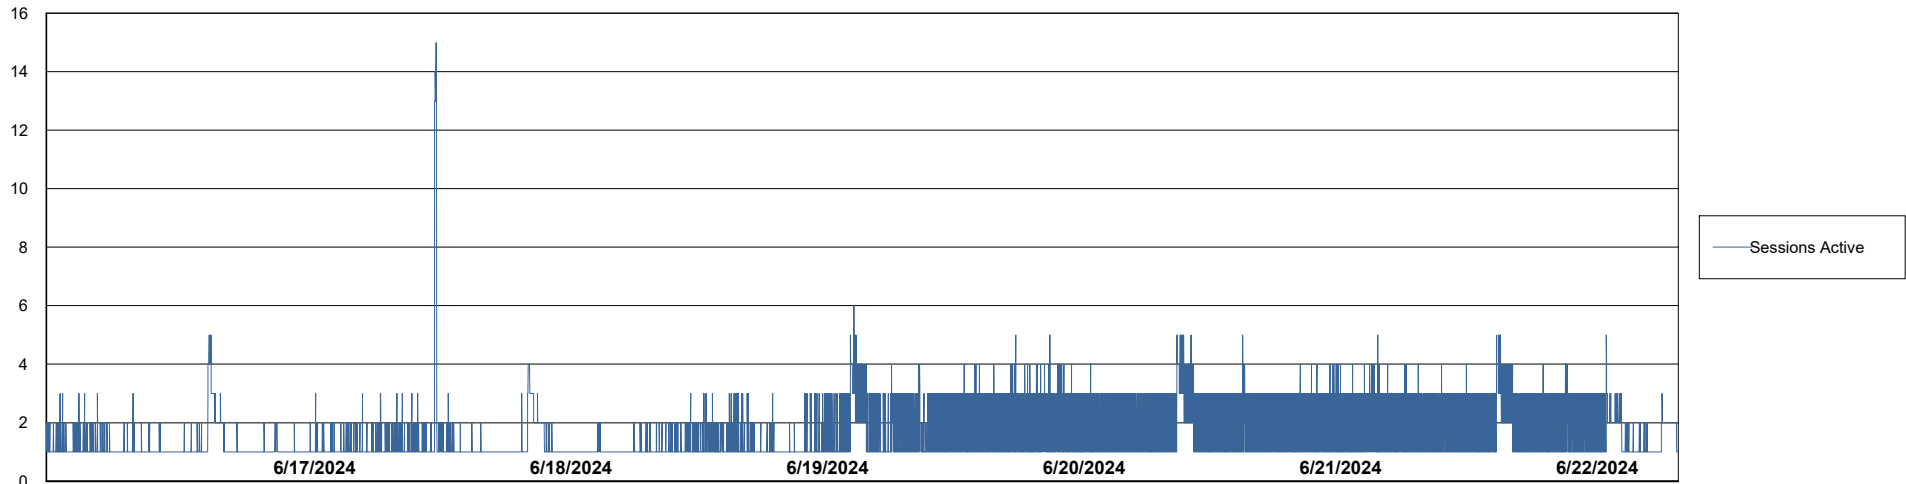

Database Performance LLG_ABSDB1_PROD_ABS1