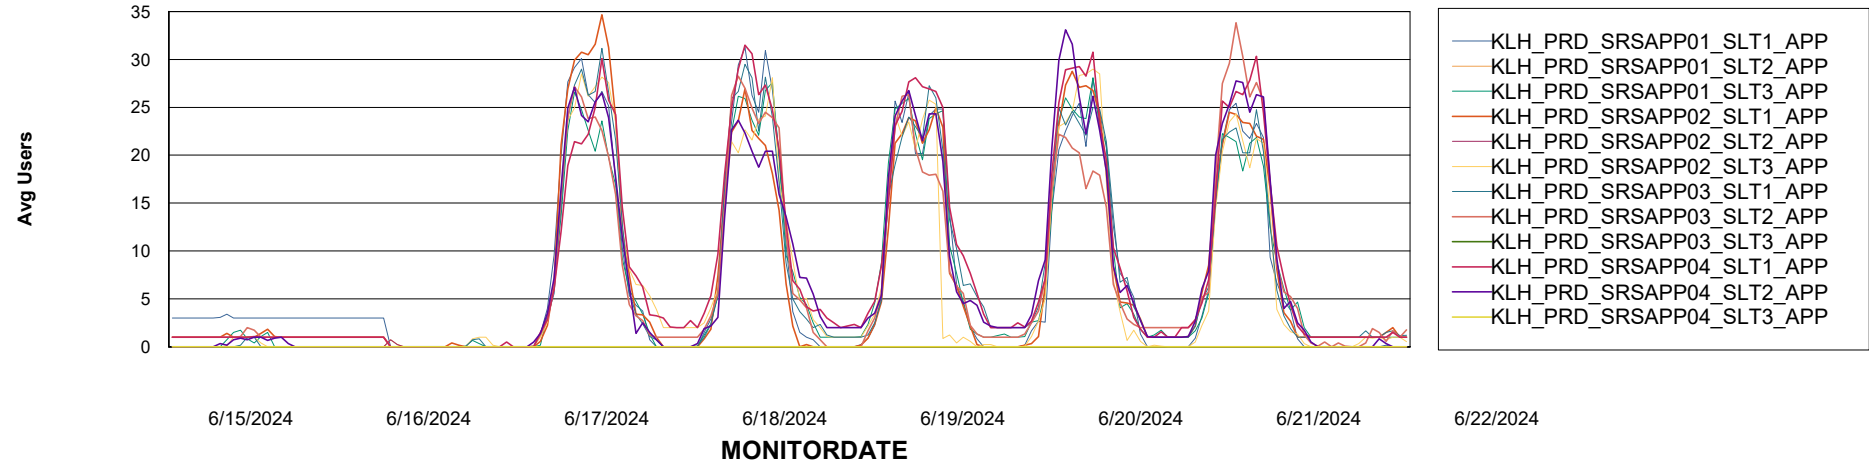

Avg users per day per ABS server