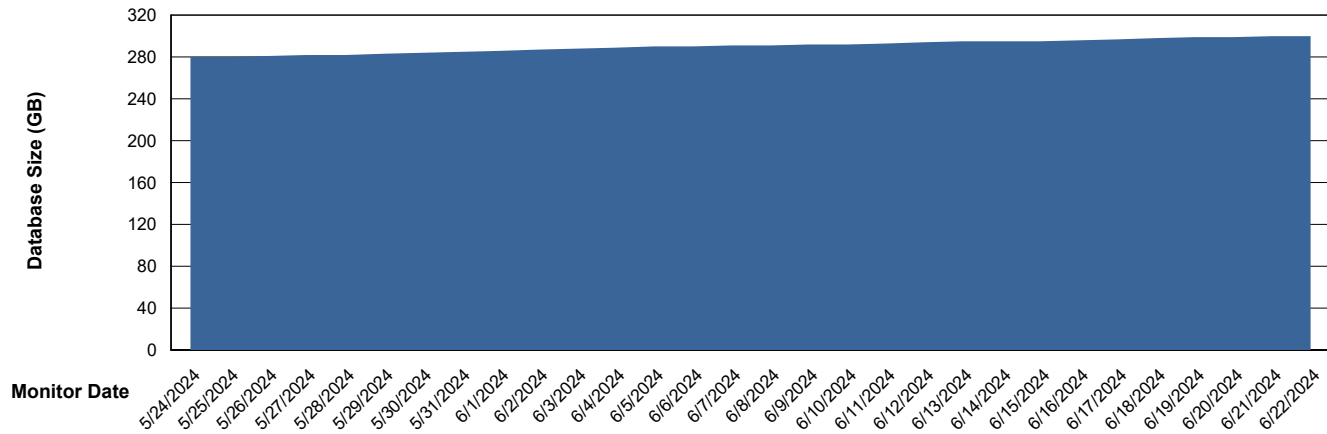

DATABASE SIZE KLH_PRD_SRSDB01_ABS1

Database growth over last month