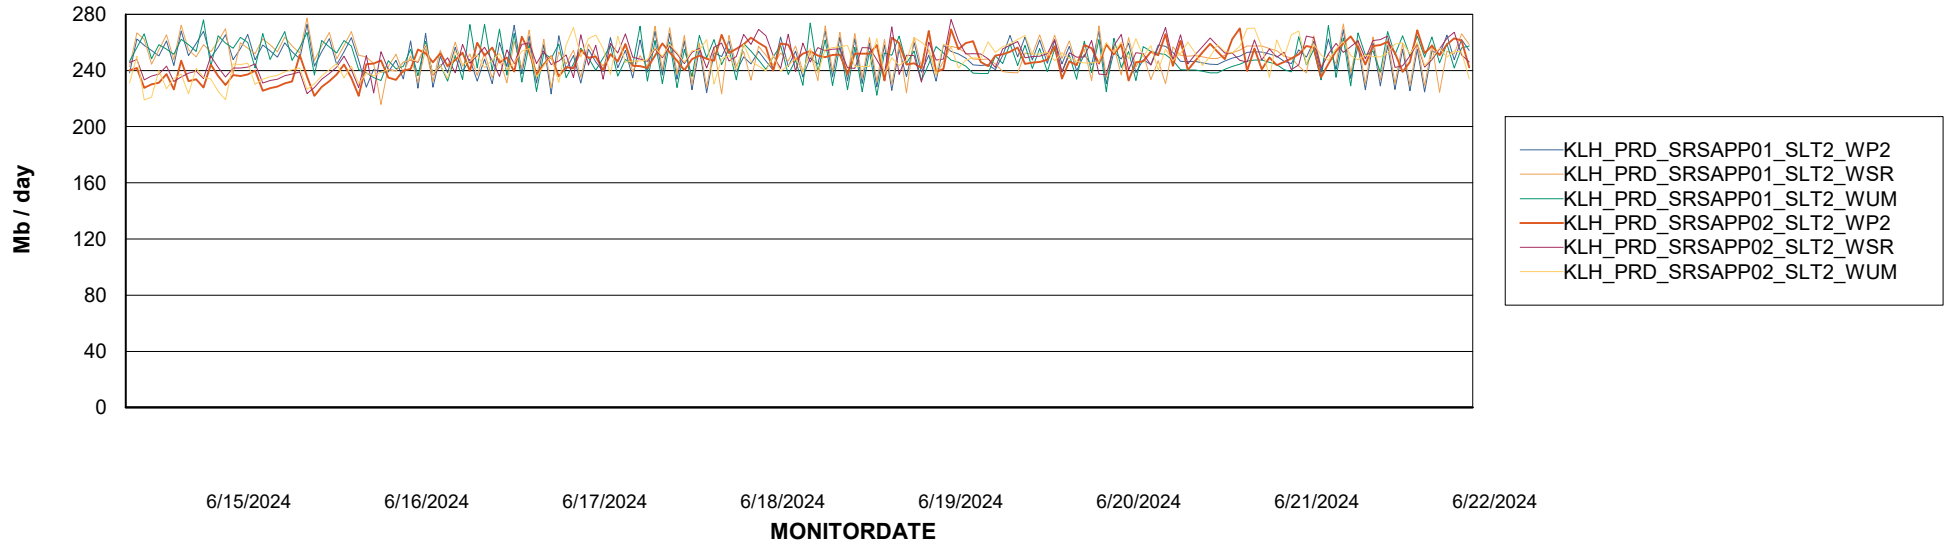

ABSolute Web Component Services

Avg memory used per ABS Web component