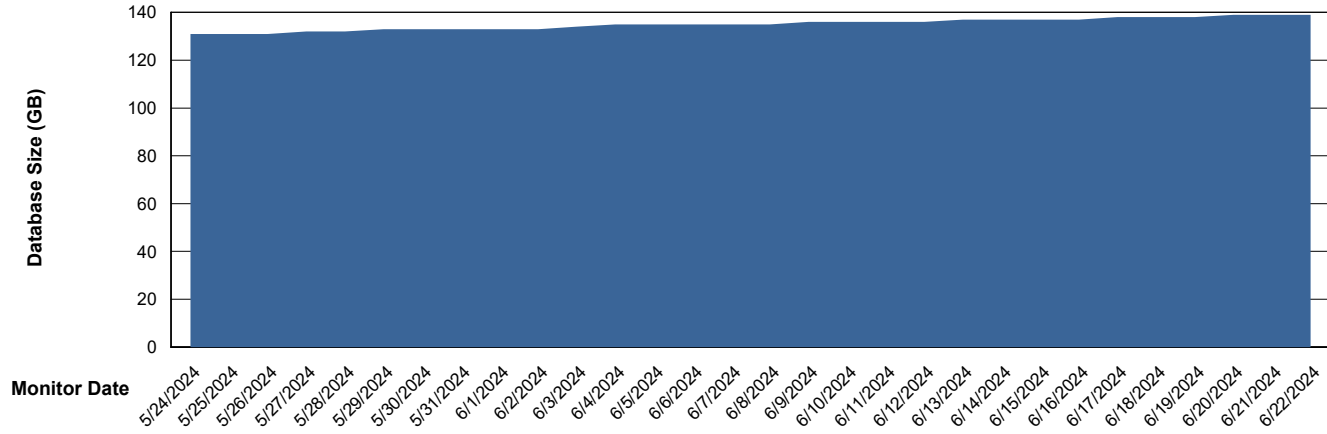

DATABASE SIZE KLH_PRD_SRSBIDB01_ABS1

Database growth over last month