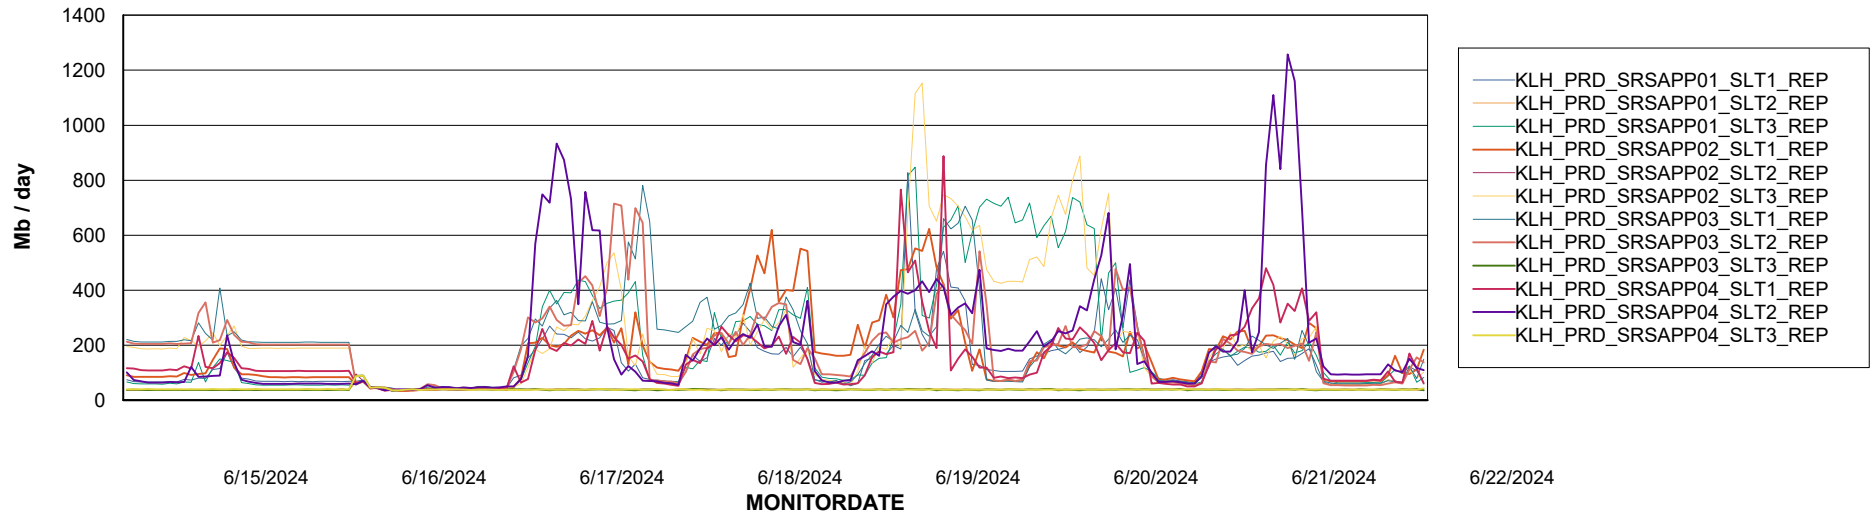

ABSSolute Application ReportServer Services

Avg memory used per ReportServer Service