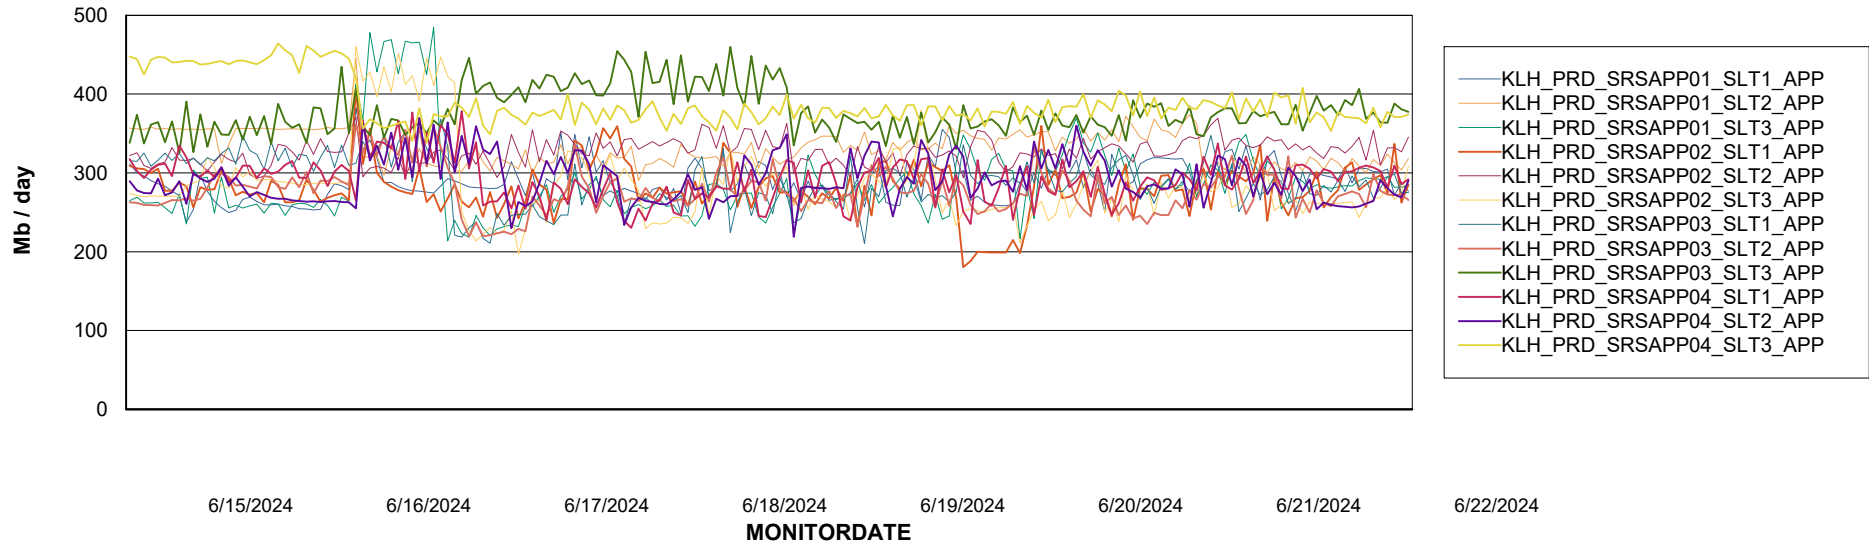

ABSSolute Application Server Services

Avg memory used per ABS Server Service