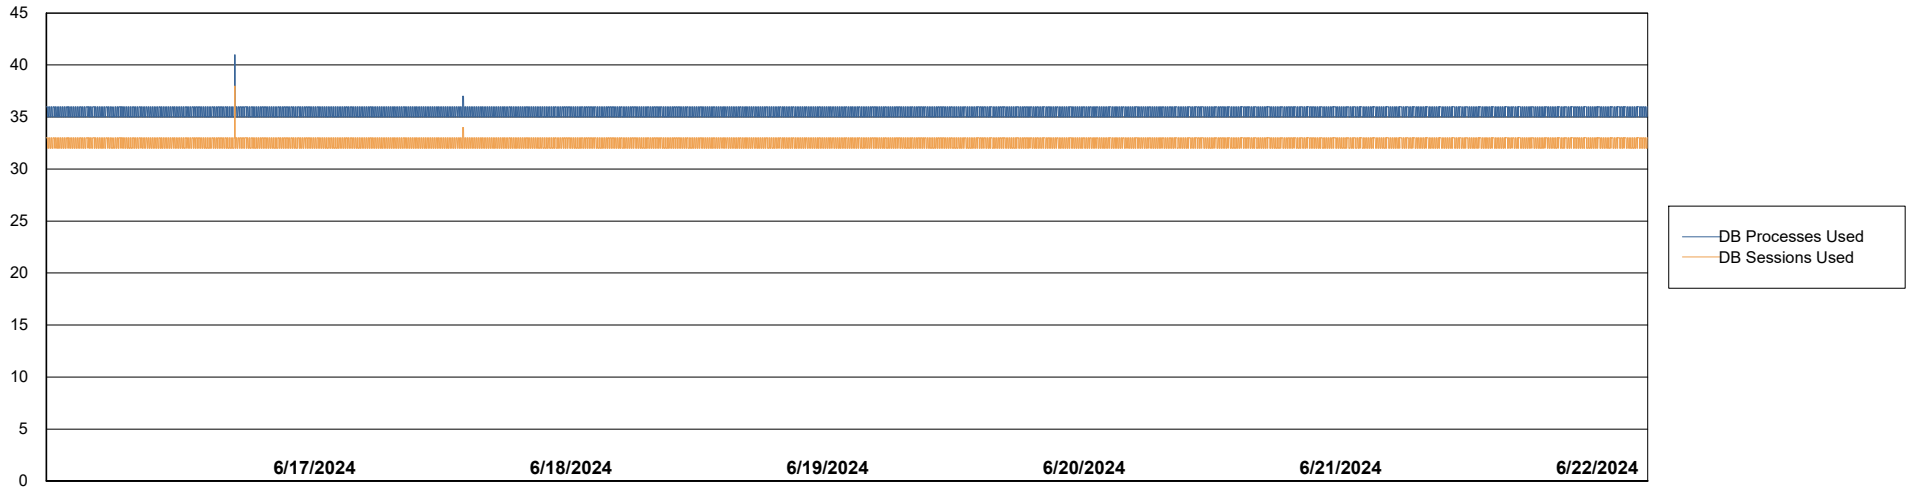

Database Performance KLA_STB_KLAHQORA06_DB_HSBABS1

DB Processes Max 1,000