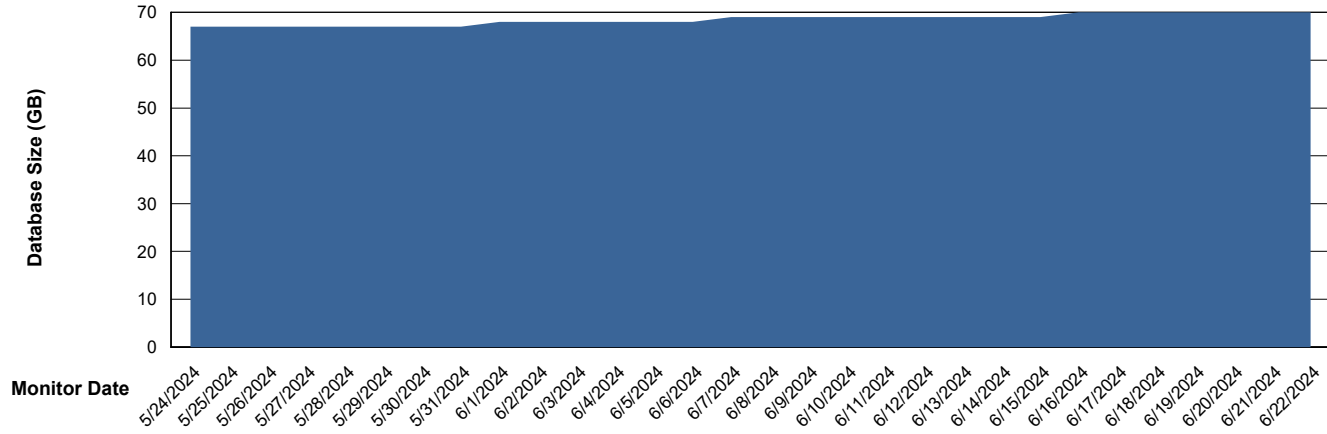

Weekly SLA Customer Report

Customer KBR_Production
Database ID 117

Database Performance KBR_PRD_DB-SRV2_HSBABS1

Weekly SLA Customer Report

Customer KBR_Production
Database ID 117

DATABASE SIZE KBR_PRD_BI-DBSRV_ABS1

Database growth over last month

DATABASE SIZE KBR_PRD_DB-SRV1_ABS1

Database growth over last month

Weekly SLA Customer Report

Customer KBR_Production
Database ID 117

Database Tablespace KBR_PRD_BI-DBSRV_ABS1