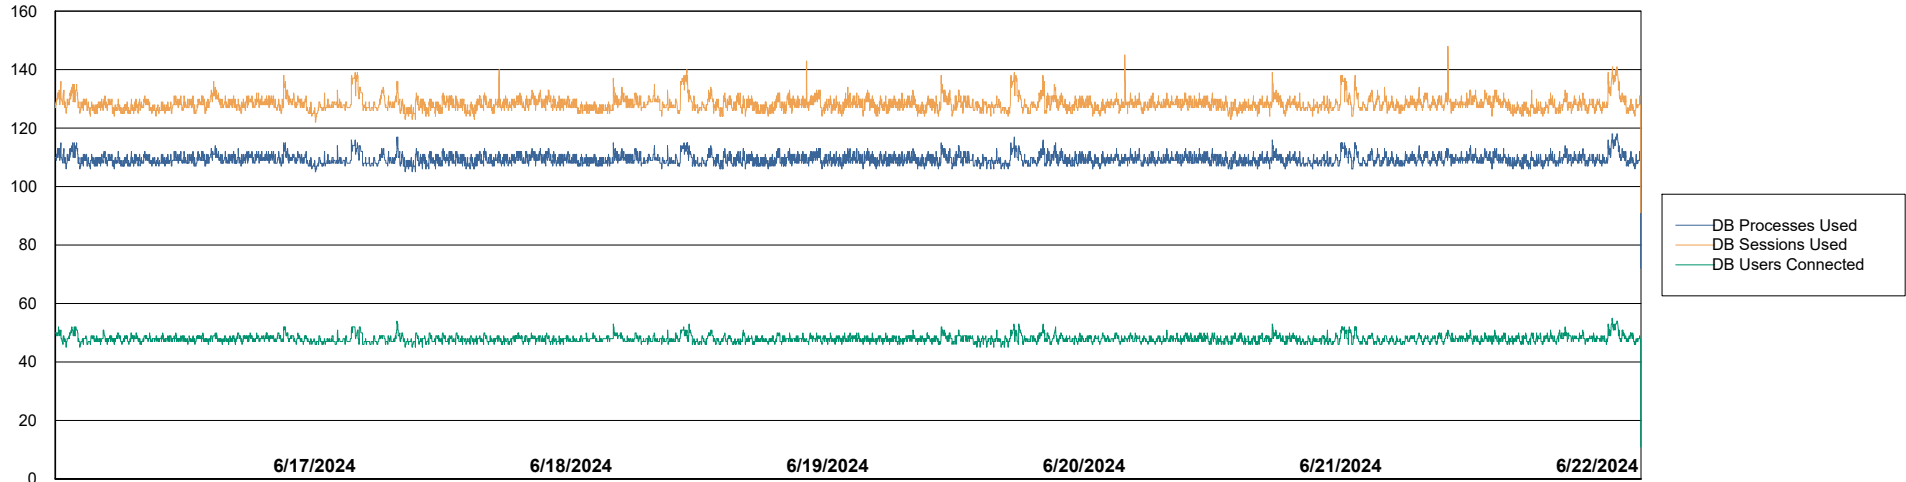

Database Performance KBR_PRD_BI-DBSRV_ABS1