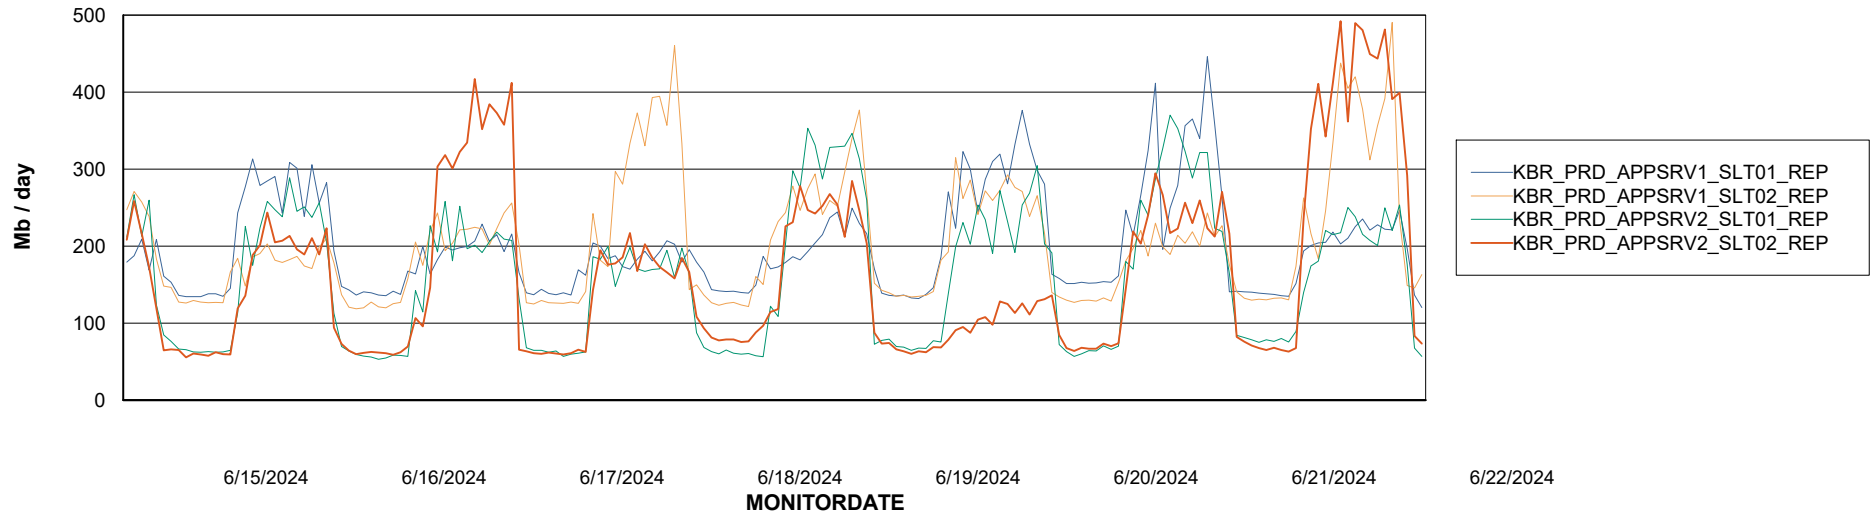

Avg memory used per ABS Server Service

Weekly SLA Customer Report

Customer KBR_Production
Database ID 117

ABSSolute Application Server Services

Avg memory used per ReportServer Service

Avg users per day per ABS server