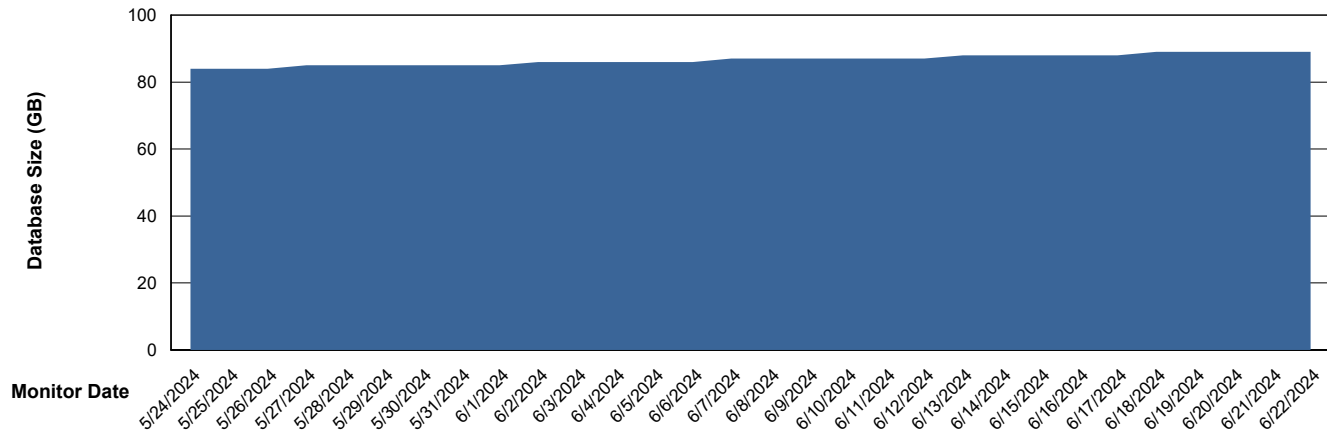

Weekly SLA Customer Report

Customer KBR_Production
Database ID 117

Database Performance KBR_PRD_DB-SRV2_HSBABS1

Weekly SLA Customer Report

Customer KBR_Production
Database ID 117

DATABASE SIZE KBR_PRD_BI-DBSRV_ABS1

Database growth over last month

DATABASE SIZE KBR_PRD_DB-SRV1_ABS1

Database growth over last month

Weekly SLA Customer Report

Customer KBR_Production
Database ID 117

Database Tablespace KBR_PRD_BI-DBSRV_ABS1