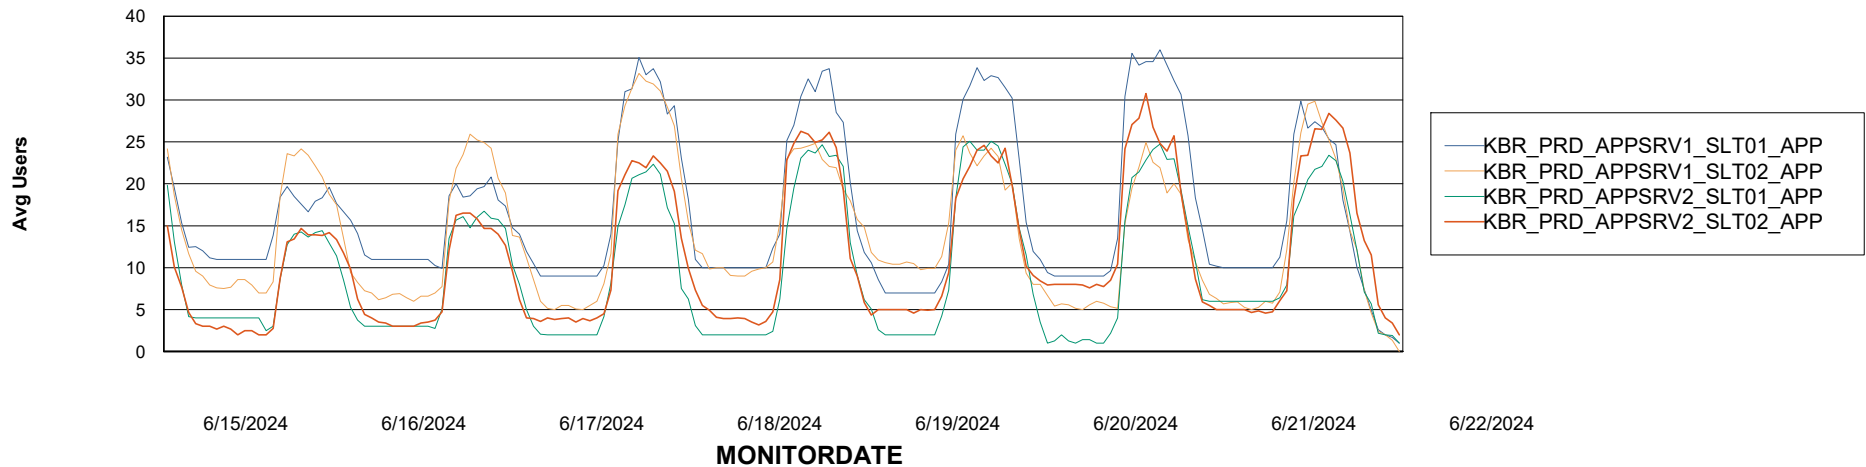

Avg memory used per ABS Server Service

Weekly SLA Customer Report

Customer KBR_Production
Database ID 117

ABSSolute Application Server Services

Avg memory used per ReportServer Service

Avg users per day per ABS server