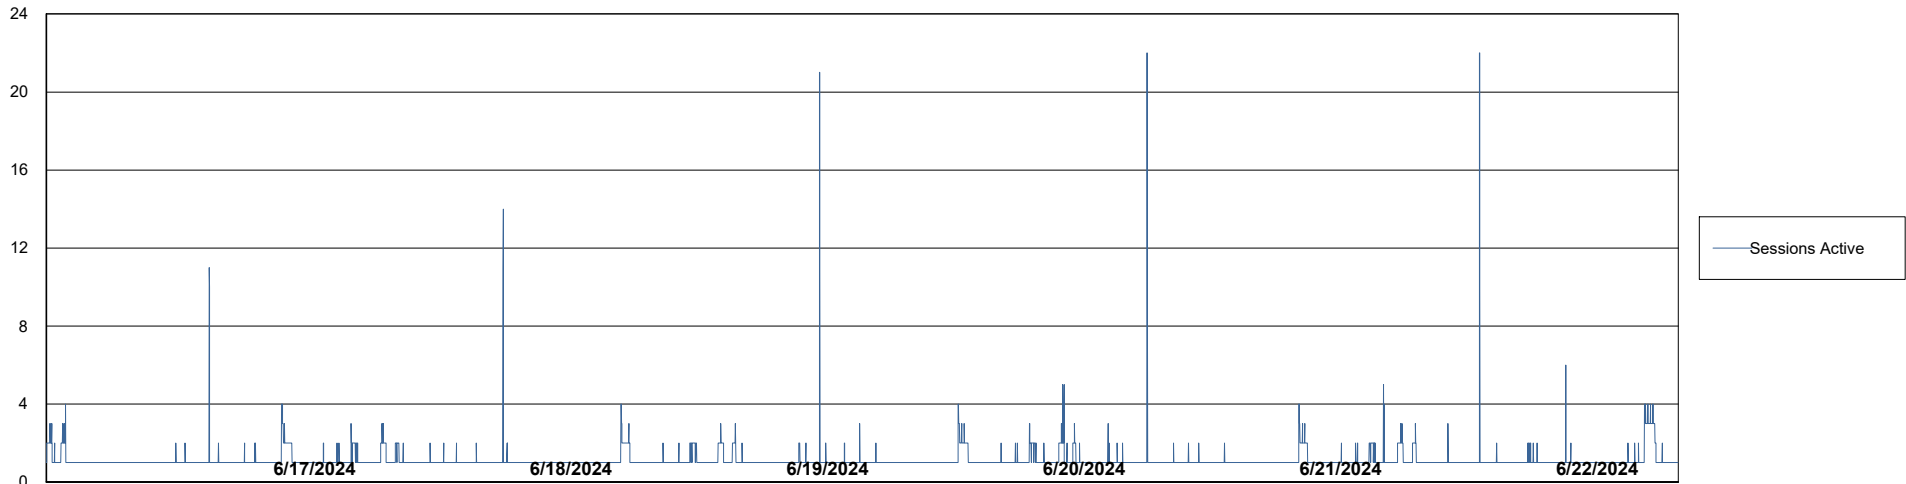

Harddisk Usage KBR_PRD_WEBSRV1

	Free disk space on / (%)	Total disk space on / (Gb)	Used disk space on / (Gb)	Free disk space on /boot (%)	Total disk space on /boot (Gb)	Used disk space on /boot (Gb)
6/22/2024	75	55	14	58	1	0
6/21/2024	75	55	14	58	1	0
6/20/2024	75	55	14	58	1	0
6/19/2024	75	55	14	58	1	0
6/18/2024	75	55	14	58	1	0
6/17/2024	75	55	14	58	1	0
6/16/2024	75	55	14	58	1	0

Weekly SLA Customer Report

Customer KBR_Production
Database ID 117

Harddisk Usage KBR_PRD_WEBSRV2

	Free disk space on / (%)	Total disk space on / (Gb)	Used disk space on / (Gb)	Free disk space on /boot (%)	Total disk space on /boot (Gb)	Used disk space on /boot (Gb)
6/22/2024	82	55	10	59	1	0
6/21/2024	82	55	10	59	1	0
6/20/2024	82	55	10	59	1	0
6/19/2024	82	55	10	59	1	0
6/18/2024	82	55	10	59	1	0
6/17/2024	82	55	10	59	1	0
6/16/2024	82	55	10	59	1	0

Weekly SLA Customer Report

Customer KBR_Production
Database ID 117

Database Performance KBR_PRD_BI-DBSRV_ABS1

Weekly SLA Customer Report

Customer KBR_Production
Database ID 117

Database Performance KBR_PRD_DB-SRV1_ABS1