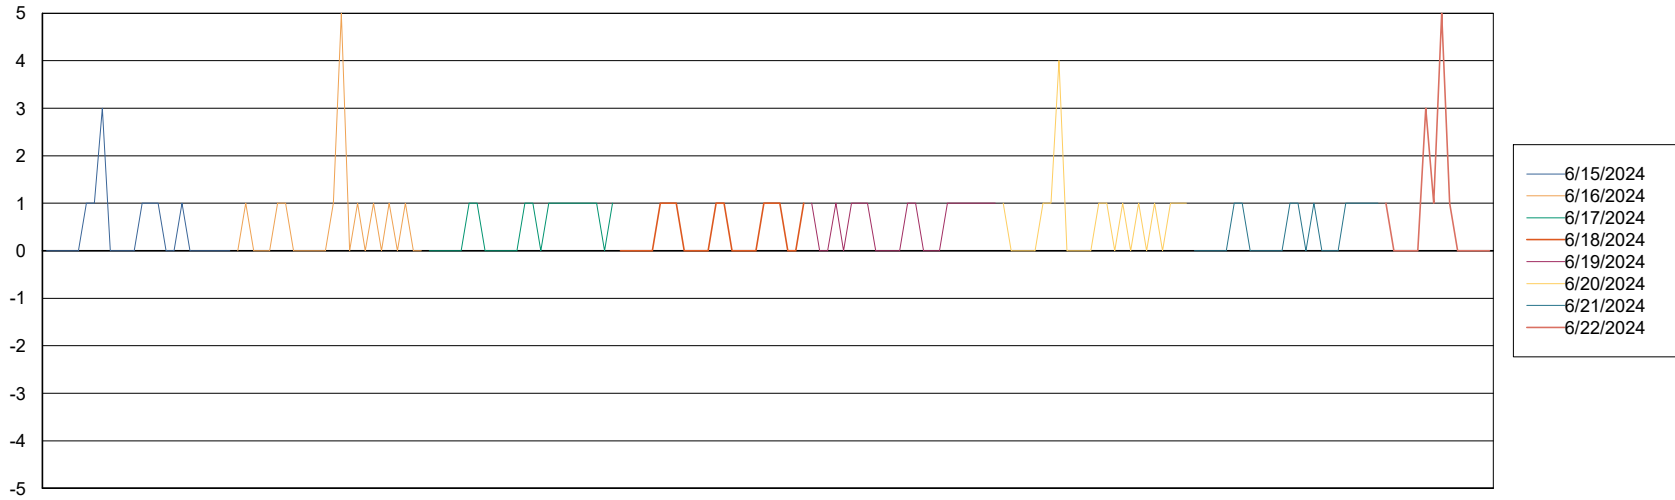

Standby Database Health KBR_Production

Recovery lag for last 7 days