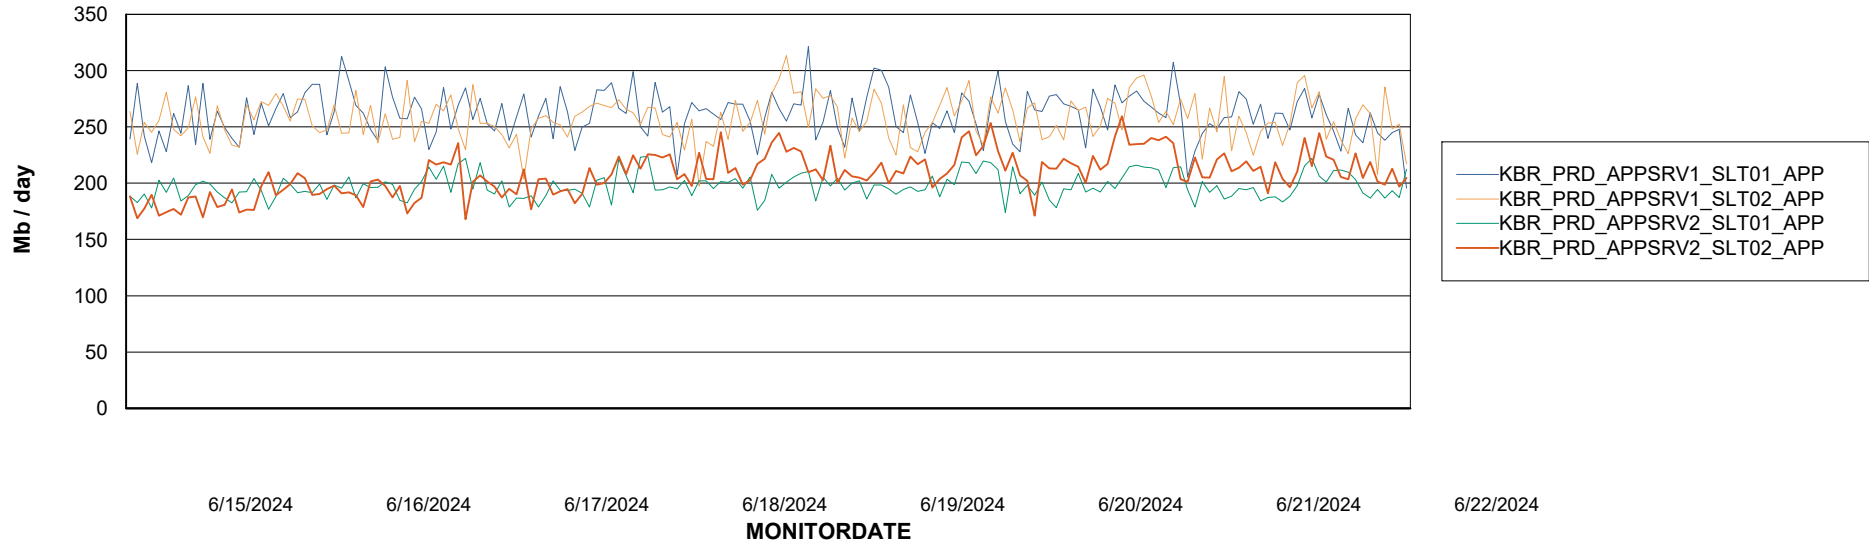

ABSSolute Application Server Services

Avg memory used per ABS Server Service