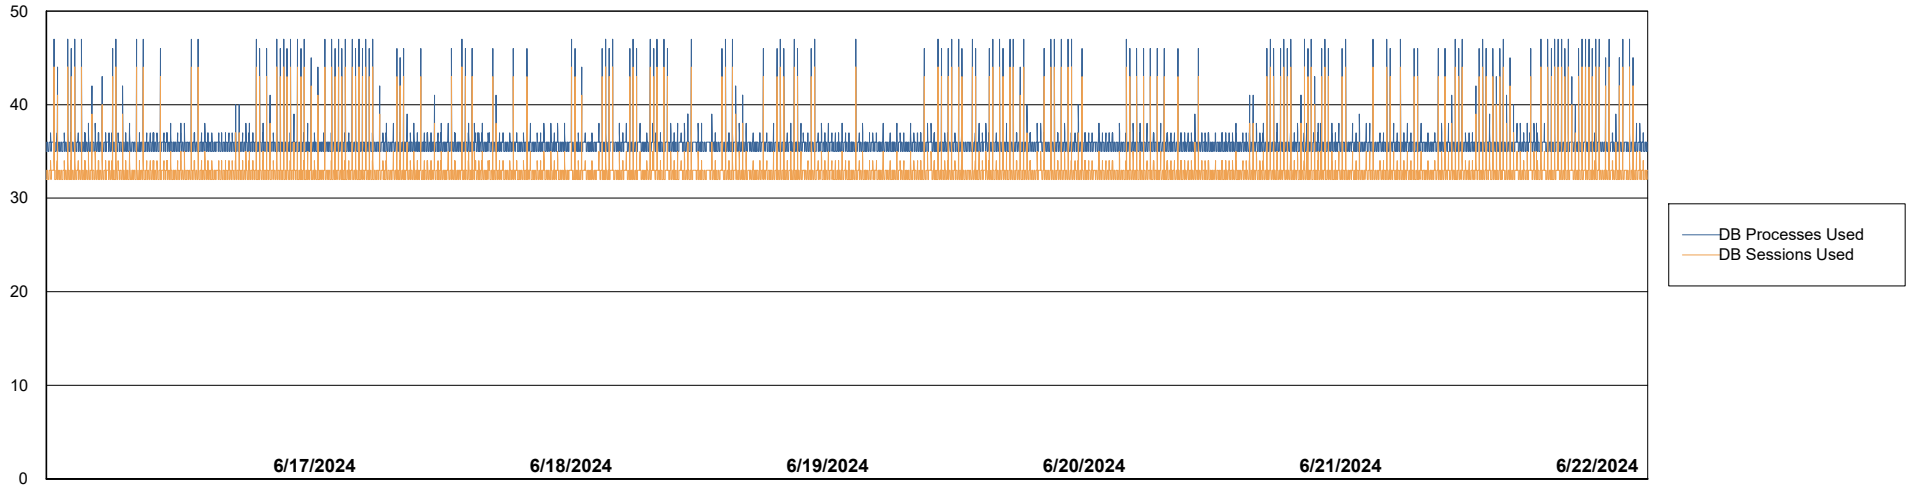

Database Performance KBR_PRD_DB-SRV2_HSBABS1