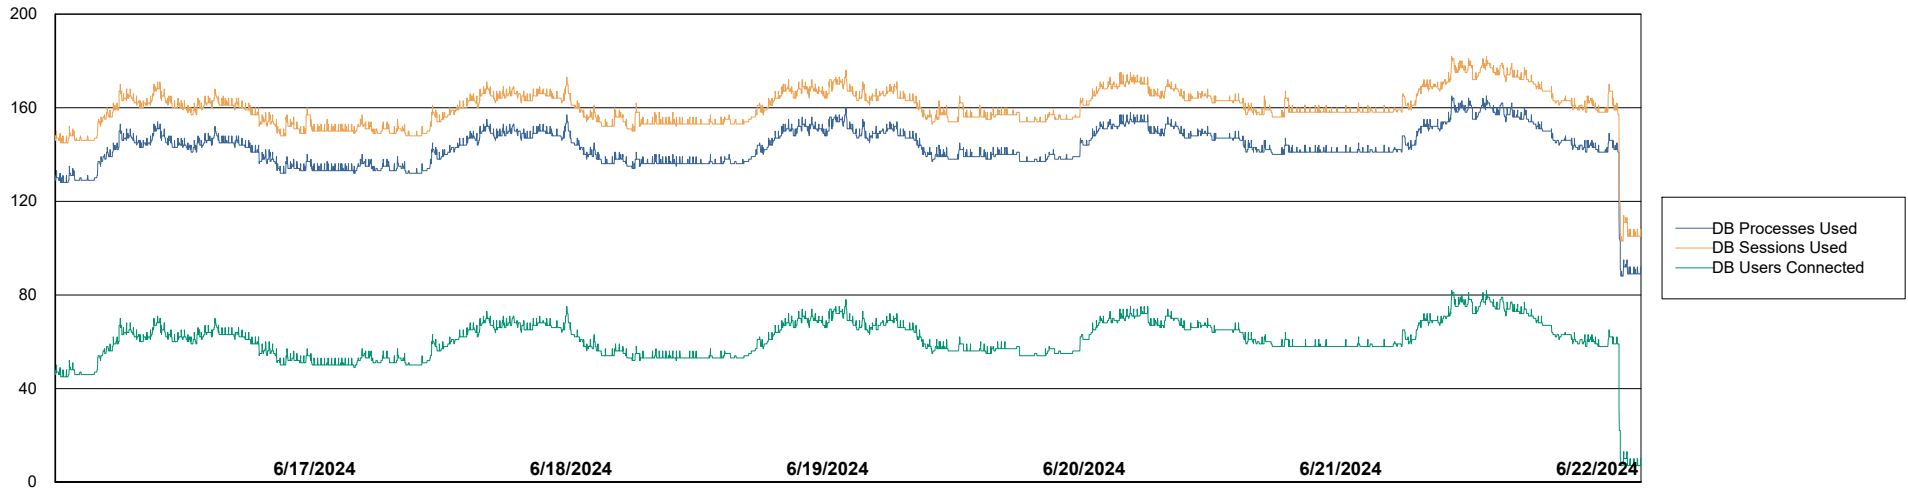

Weekly SLA Customer Report

Customer KBR_Production
Database ID 117

Harddisk Usage KBR_PRD_WEBSRV2

	Free disk space on / (%)	Total disk space on / (Gb)	Used disk space on / (Gb)	Free disk space on /boot (%)	Total disk space on /boot (Gb)	Used disk space on /boot (Gb)
6/22/2024	82	55	10	59	1	0
6/21/2024	82	55	10	59	1	0
6/20/2024	82	55	10	59	1	0
6/19/2024	82	55	10	59	1	0
6/18/2024	82	55	10	59	1	0
6/17/2024	82	55	10	59	1	0
6/16/2024	82	55	10	59	1	0

Weekly SLA Customer Report

Customer KBR_Production
Database ID 117

Database Performance KBR_PRD_BI-DBSRV_ABS1

Weekly SLA Customer Report

Customer KBR_Production
Database ID 117

Database Performance KBR_PRD_DB-SRV1_ABS1