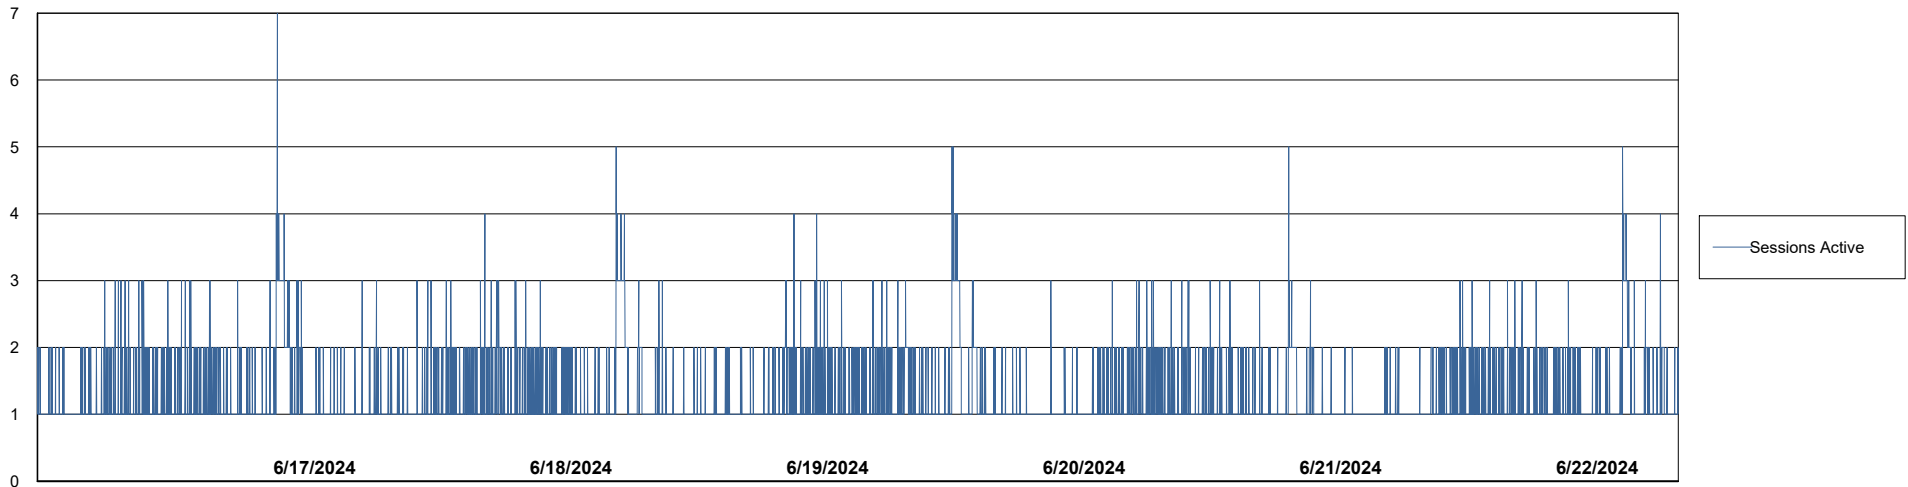

Weekly SLA Customer Report

Customer KBR_Production
Database ID 117

Harddisk Usage KBR_PRD_WEBSRV2

	Free disk space on / (%)	Total disk space on / (Gb)	Used disk space on / (Gb)	Free disk space on /boot (%)	Total disk space on /boot (Gb)	Used disk space on /boot (Gb)
6/22/2024	82	55	10	59	1	0
6/21/2024	82	55	10	59	1	0
6/20/2024	82	55	10	59	1	0
6/19/2024	82	55	10	59	1	0
6/18/2024	82	55	10	59	1	0
6/17/2024	82	55	10	59	1	0
6/16/2024	82	55	10	59	1	0

Weekly SLA Customer Report

Customer KBR_Production
Database ID 117

Database Performance KBR_PRD_BI-DBSRV_ABS1

Weekly SLA Customer Report

Customer KBR_Production
Database ID 117

Database Performance KBR_PRD_DB-SRV1_ABS1