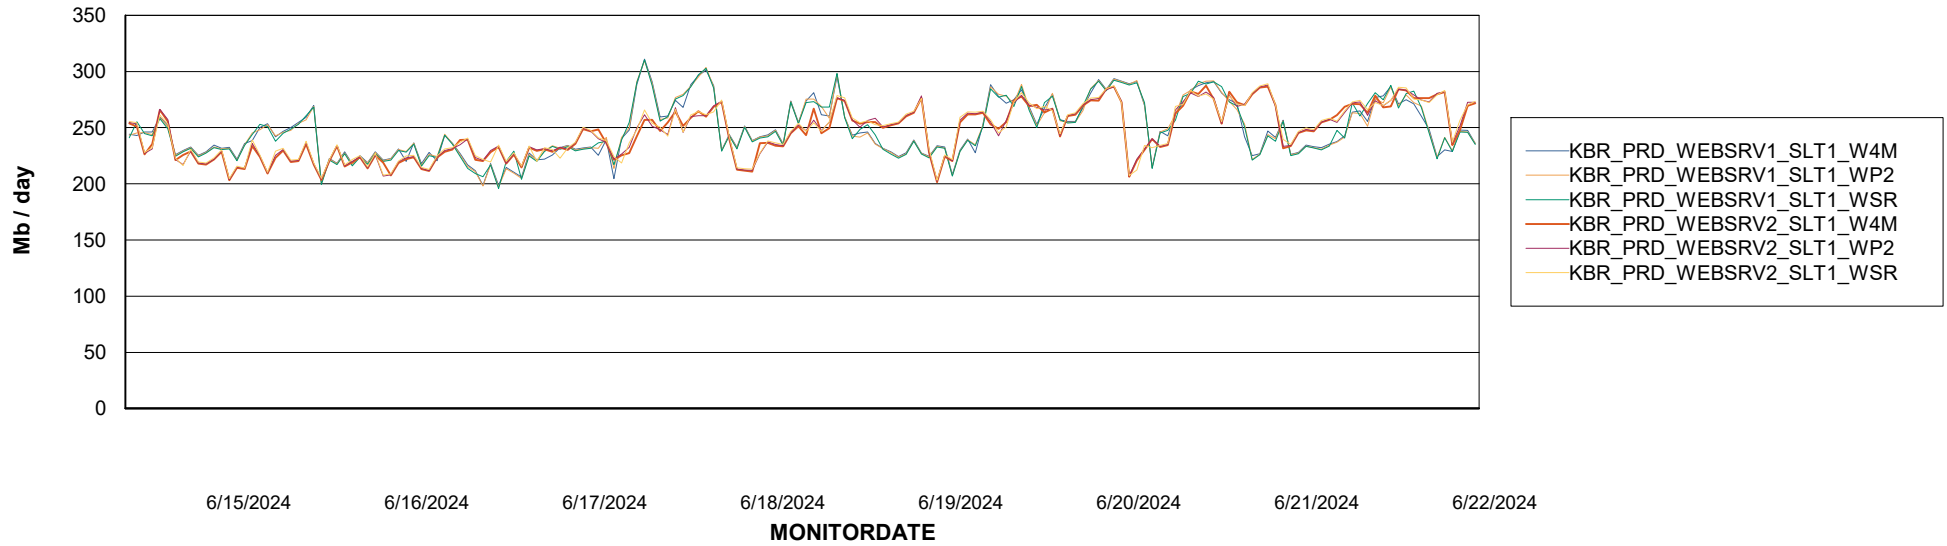

ABSSolute Web Component Services

Avg memory used per ABS Web component