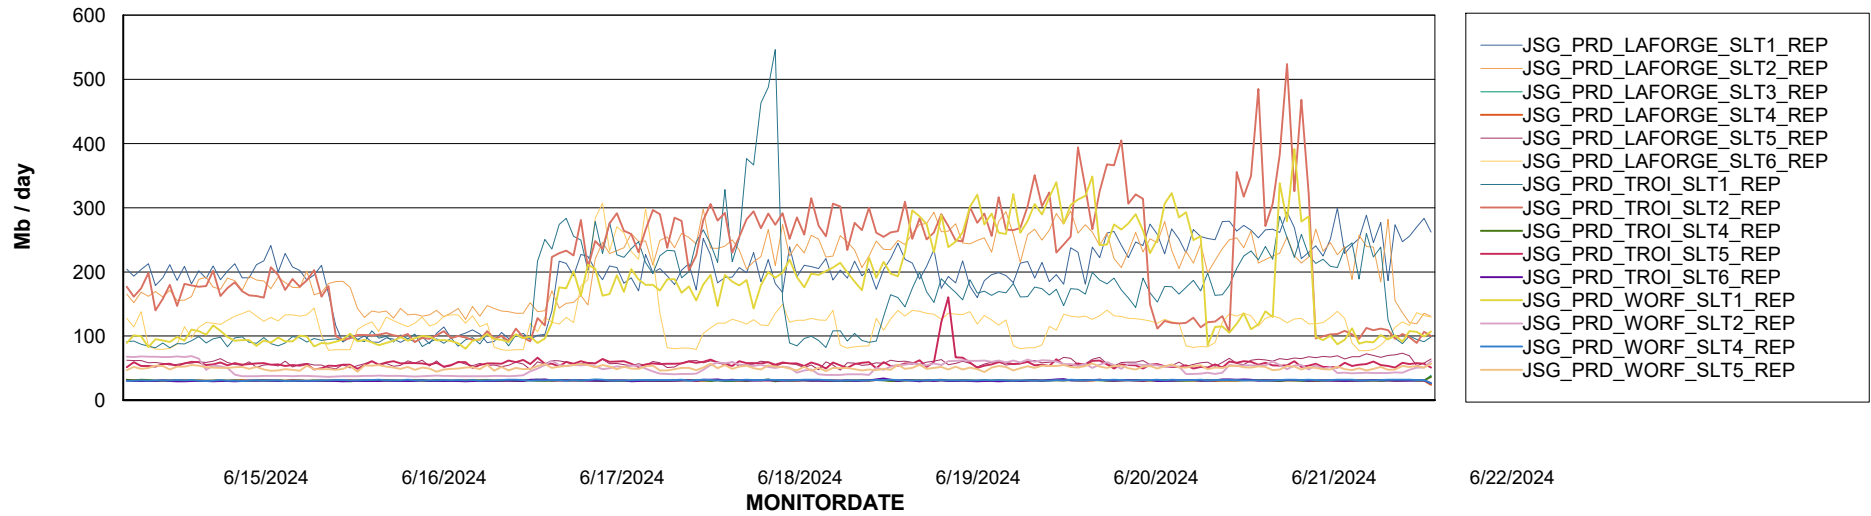

ABSSolute Application ReportServer Services

Avg memory used per ReportServer Service