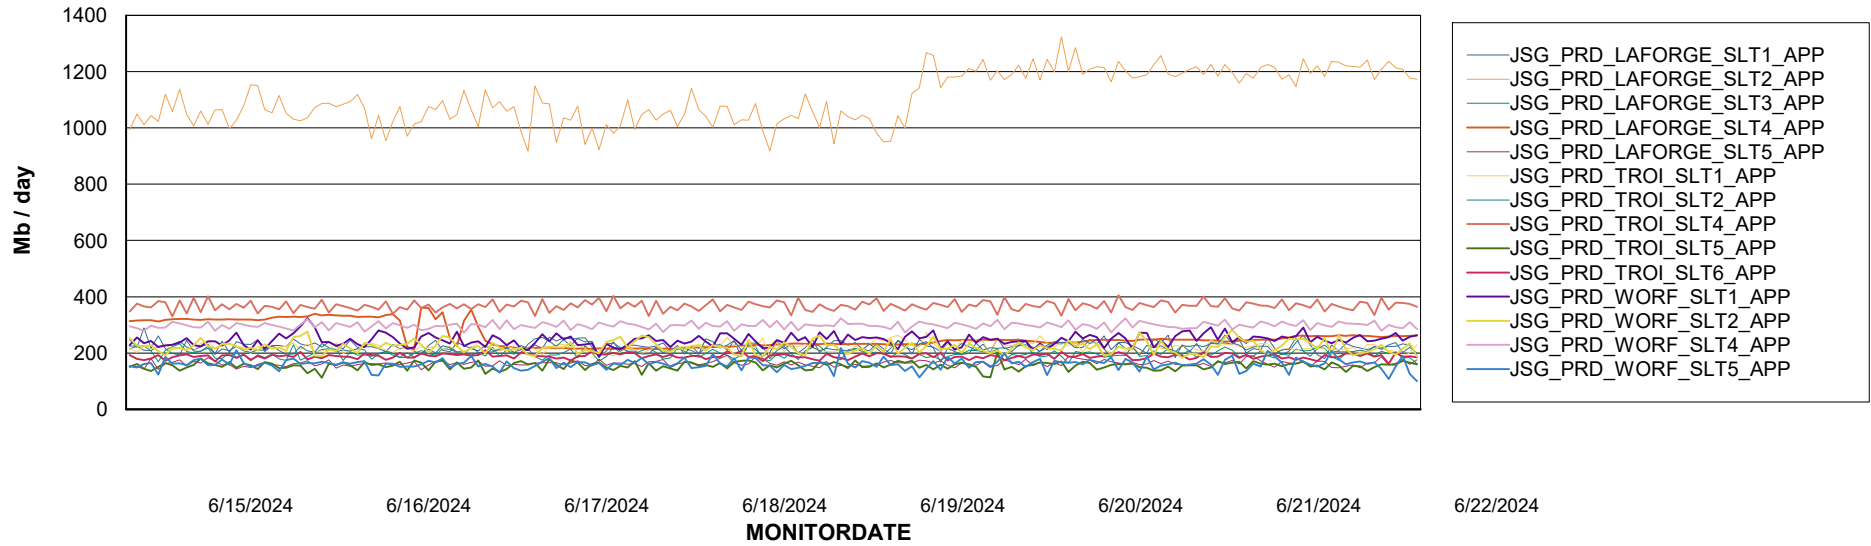

ABSSolute Application Server Services

Avg memory used per ABS Server Service