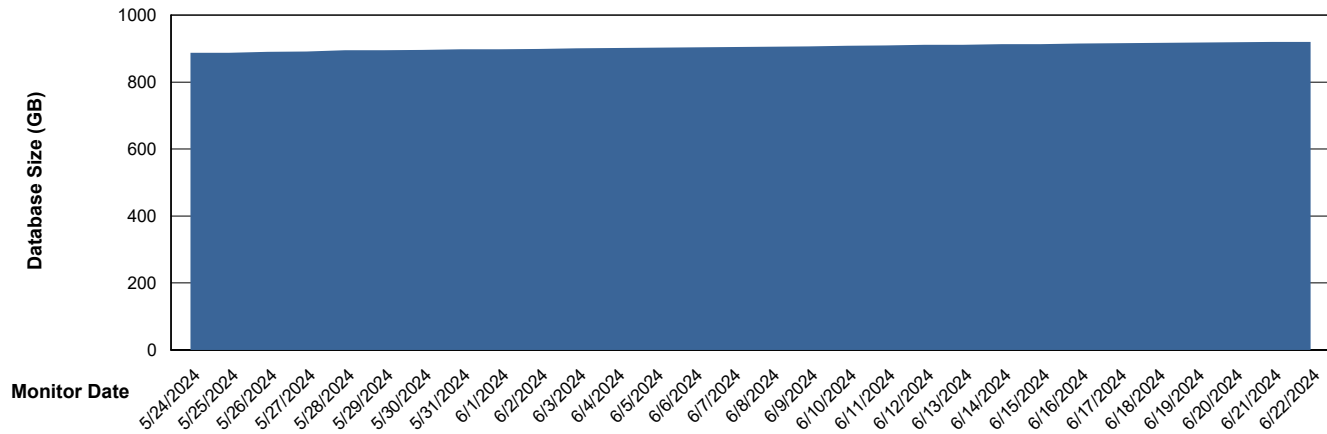

DATABASE SIZE JSG_PRD_RIKER_DB_HSBABS1

Database growth over last month