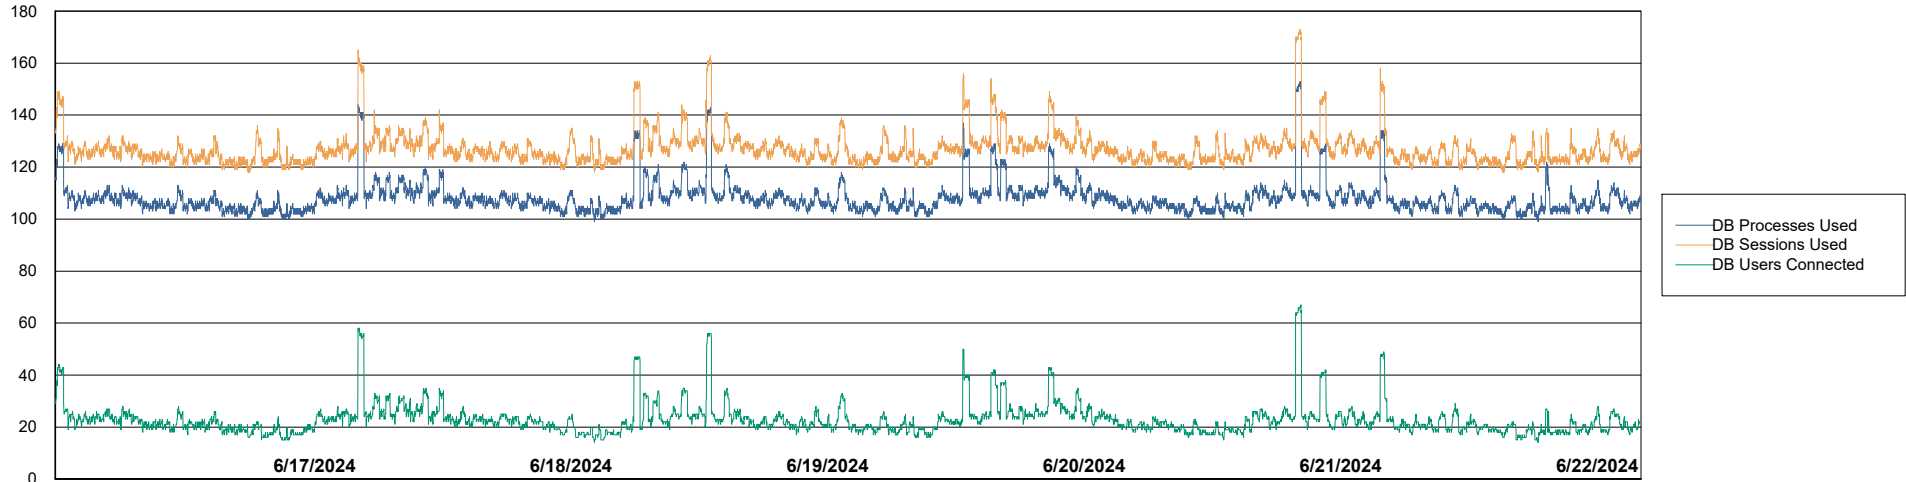

Database Performance JSG_PRD_BASHIR_DB_ABS1