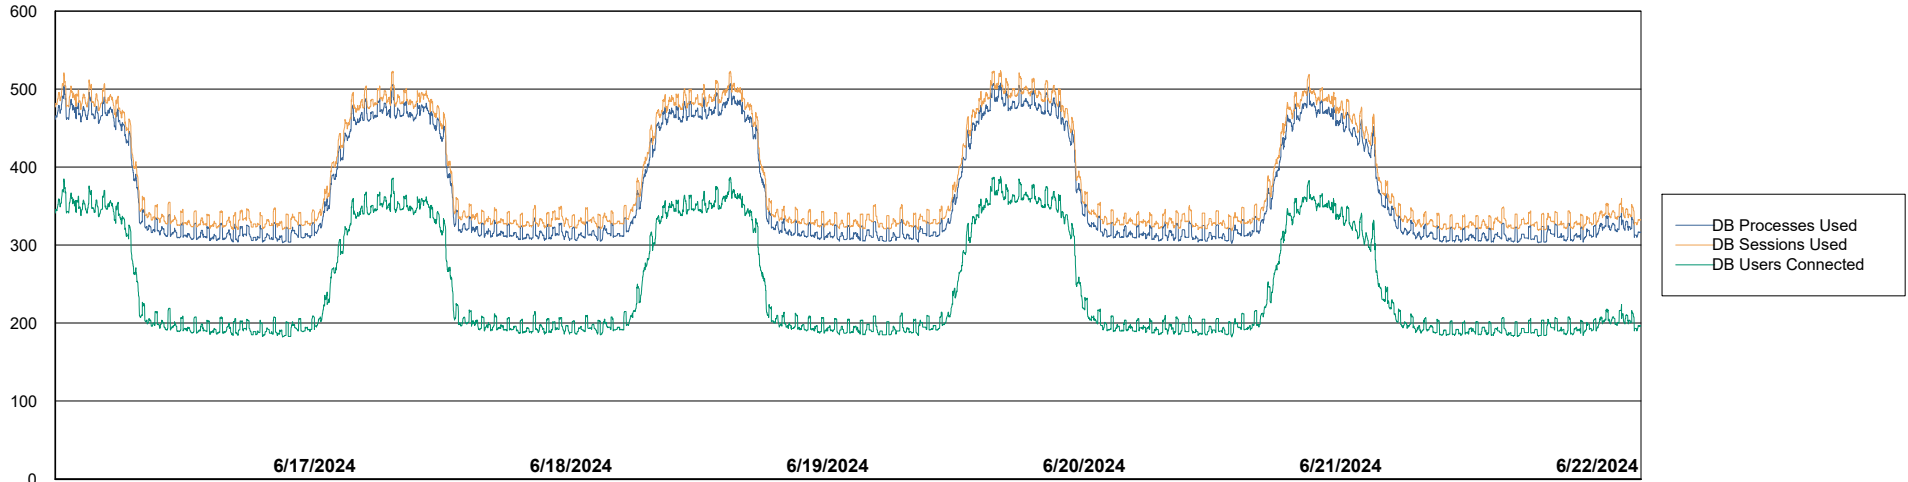

Database Performance JSG_PRD_RIKER_DB_HSBABS1