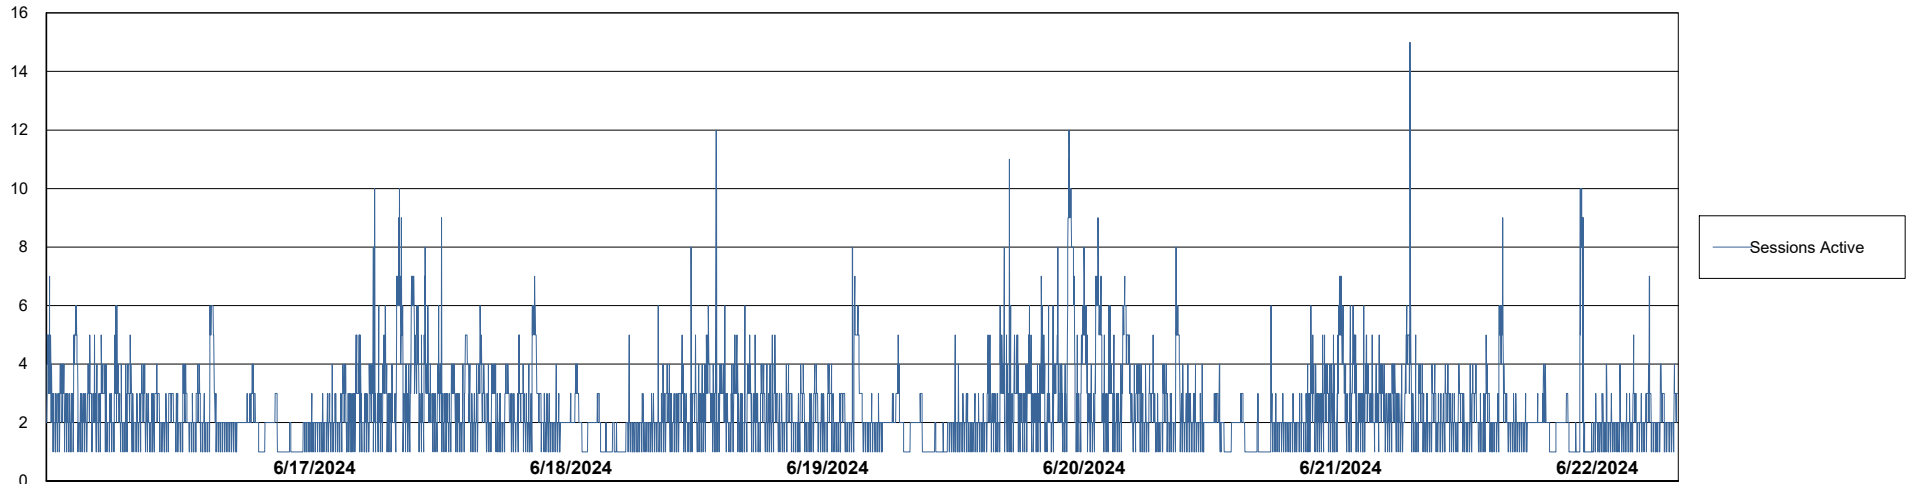

Database Performance JSG_PRD_BASHIR_DB_ABS1