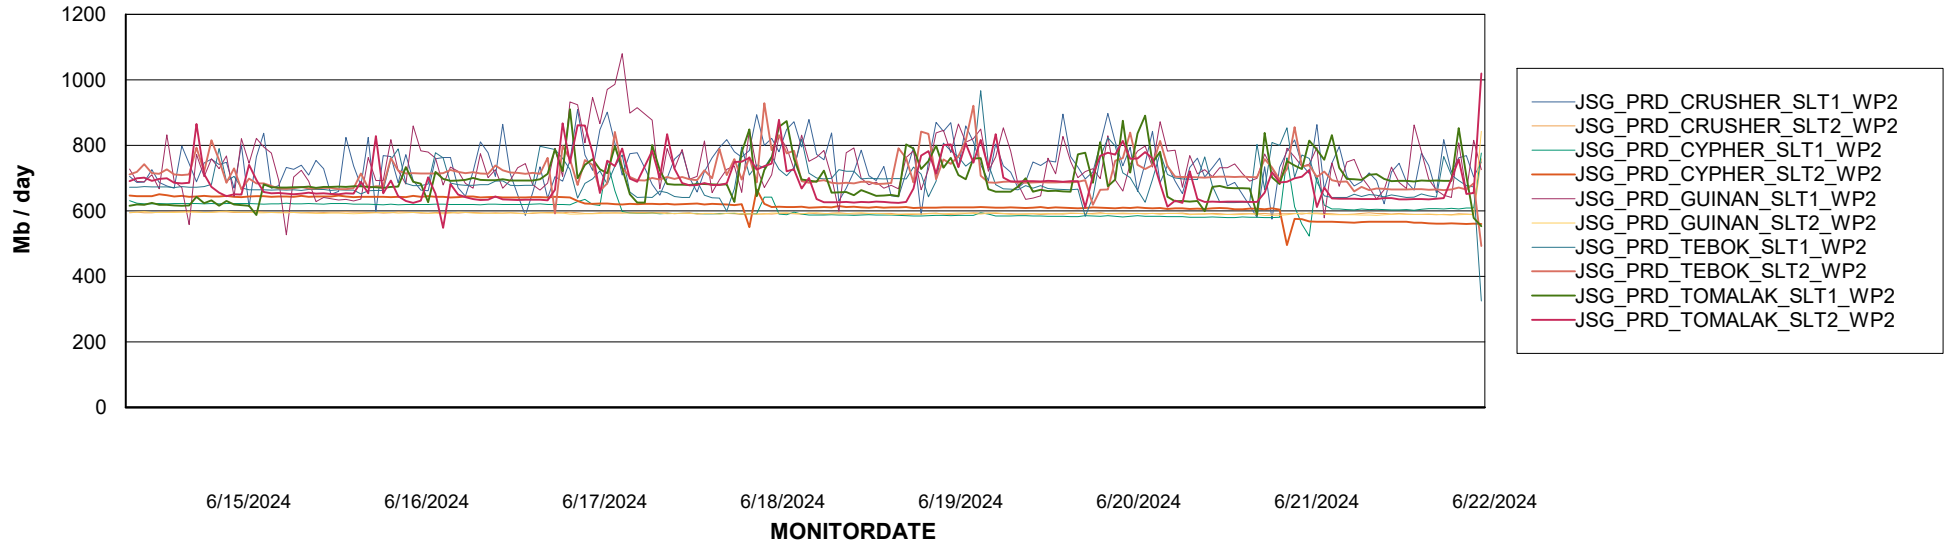

ABSSolute Web Component Services

Avg memory used per ABS Web component