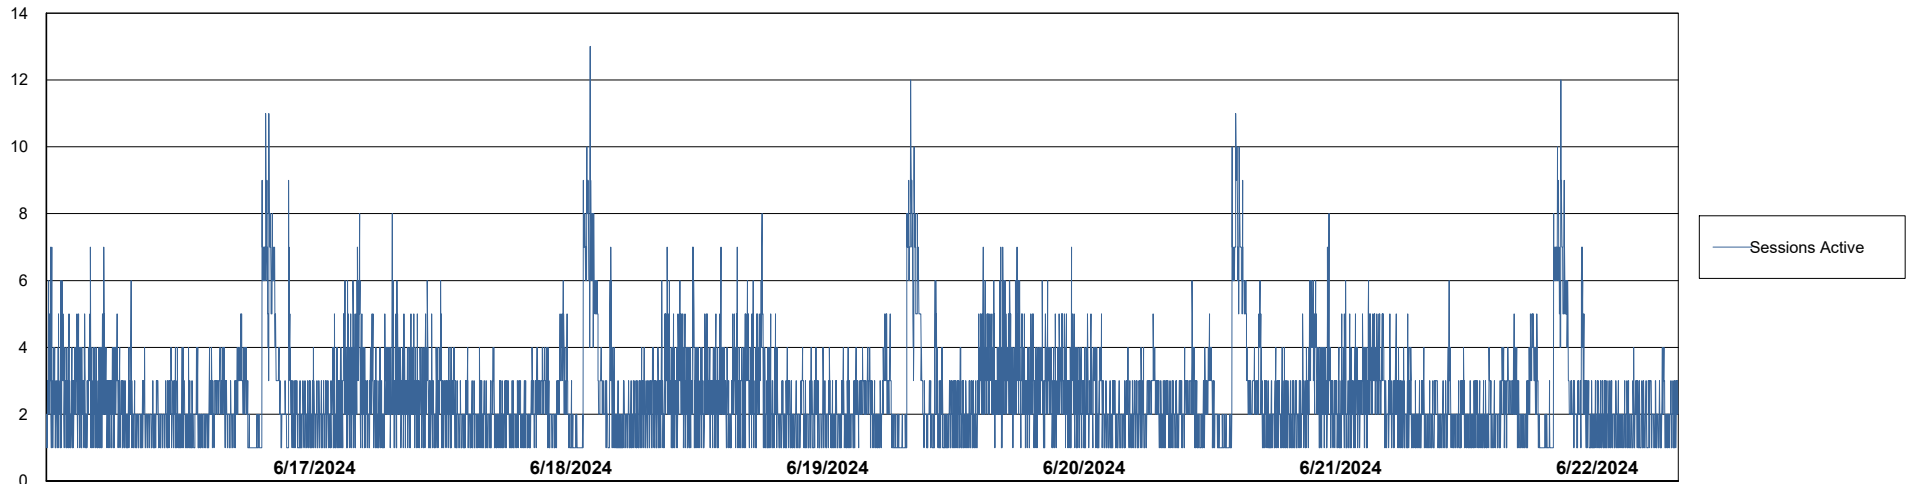

Database Performance JSG_PRD_RIKER_DB_HSBABS1